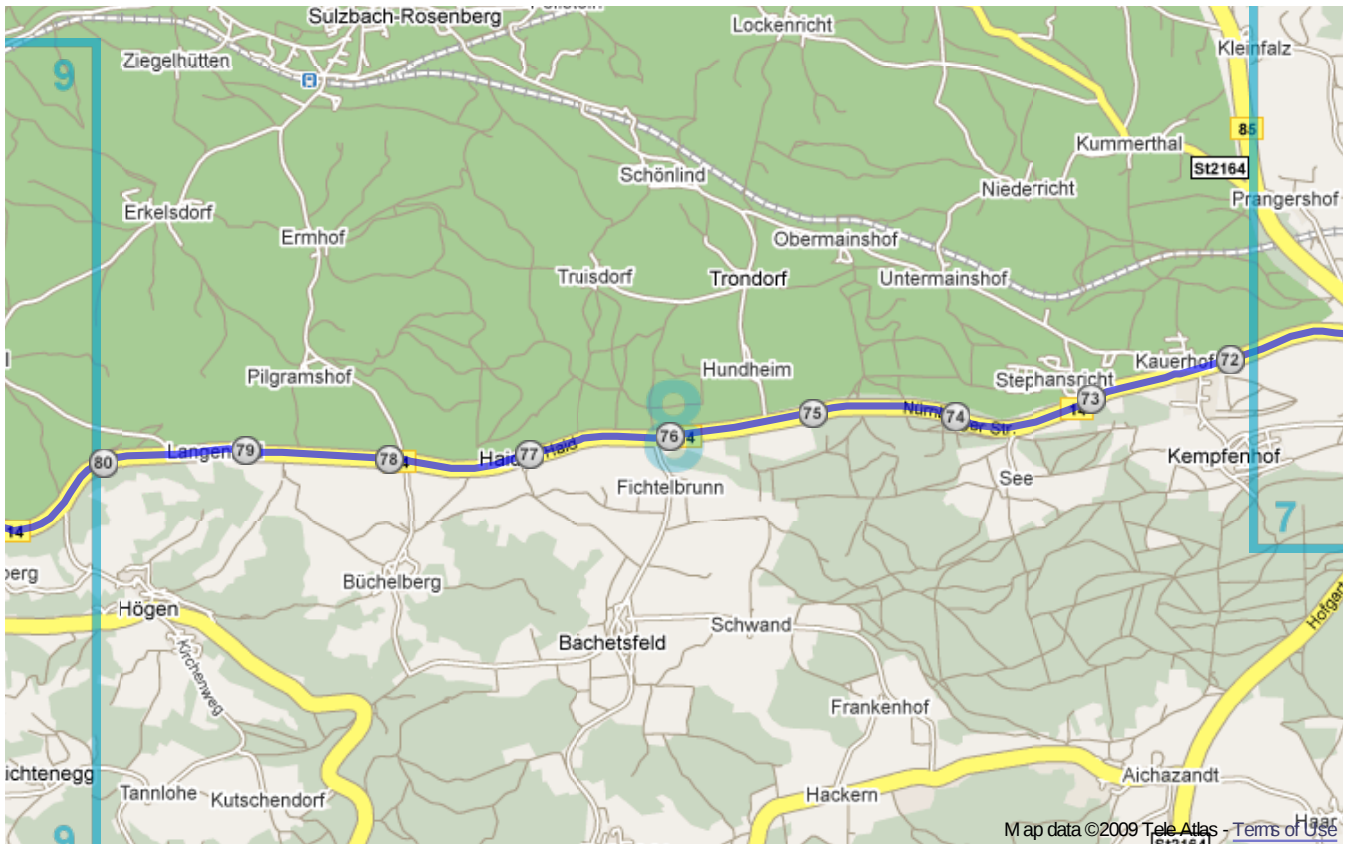

Germany

Distance: 455.0 km

Inclination: Please select inclination

Vertical climb: ca. 1280 m

Surface: Paved

Germany | Detail map page 1

Germany | Detail map page 2

Germany | Detail map page 3

Germany | Detail map page 4

Germany | Detail map page 5

Germany | Detail map page 6

Germany | Detail map page 7

Germany | Detail map page 8

Germany | Detail map page 9

Germany | Detail map page 10

Germany | Detail map page 11

Germany | Detail map page 12

Germany | Detail map page 13

Germany | Detail map page 14

Germany | Detail map page 15

Germany | Detail map page 16

Germany | Detail map page 17

Germany | Detail map page 18

Germany | Detail map page 19

Germany | Detail map page 20

Germany | Detail map page 21

Germany | Detail map page 22

Germany | Detail map page 23