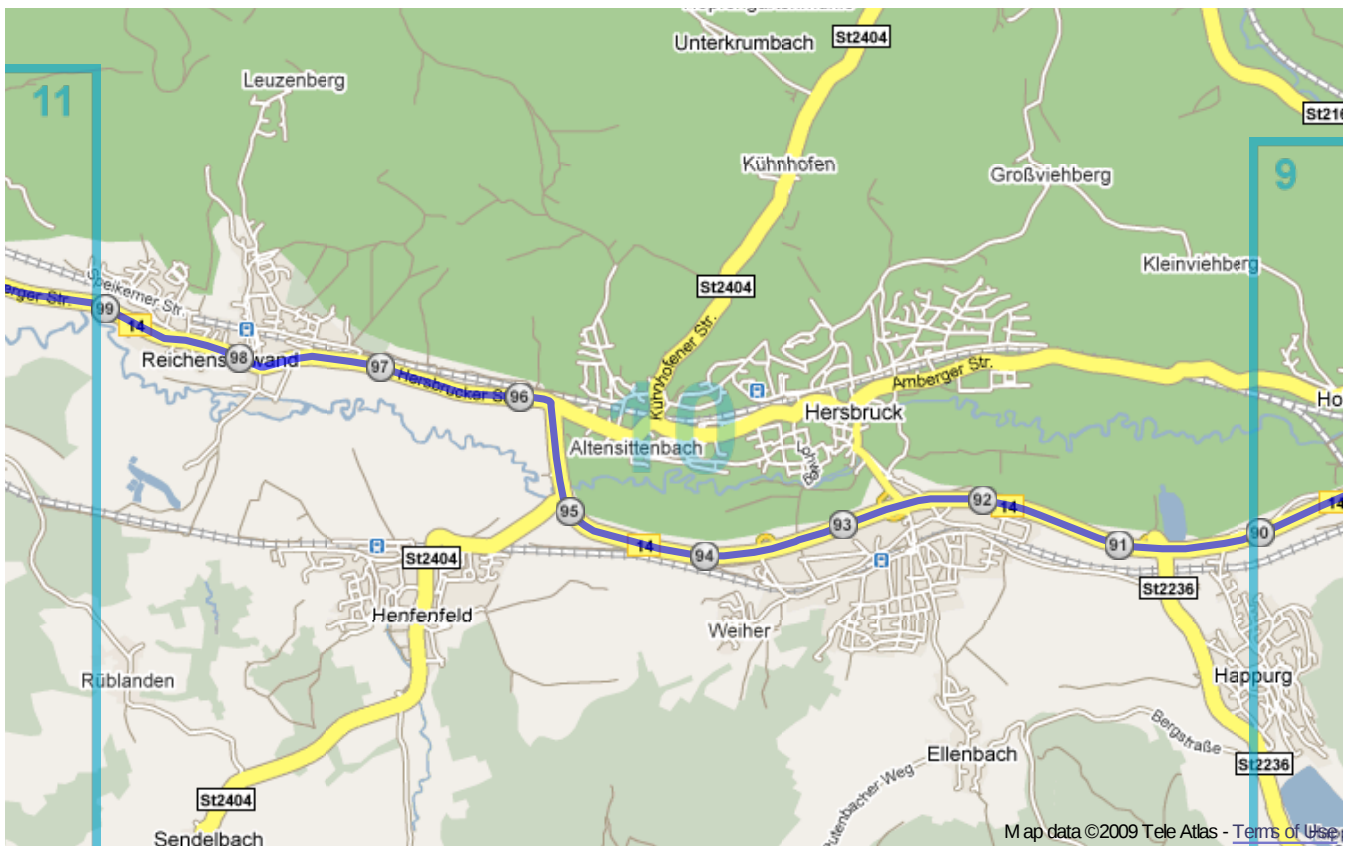

Germany

Distance: 455.0 km

Inclination: Please select inclination

Vertical climb: ca. 1280 m

Surface: Paved

Germany | Detail map page 1

Germany | Detail map page 2

Germany | Detail map page 3

Germany | Detail map page 4

Germany | Detail map page 5

Germany | Detail map page 6

Germany | Detail map page 7

Germany | Detail map page 8

Germany | Detail map page 9

Germany | Detail map page 10

Germany | Detail map page 11

Germany | Detail map page 12

Germany | Detail map page 13

Germany | Detail map page 14

Germany | Detail map page 15

Germany | Detail map page 16

Germany | Detail map page 17

Germany | Detail map page 18

Germany | Detail map page 19

Germany | Detail map page 20

Germany | Detail map page 21

Germany | Detail map page 22

Germany | Detail map page 23