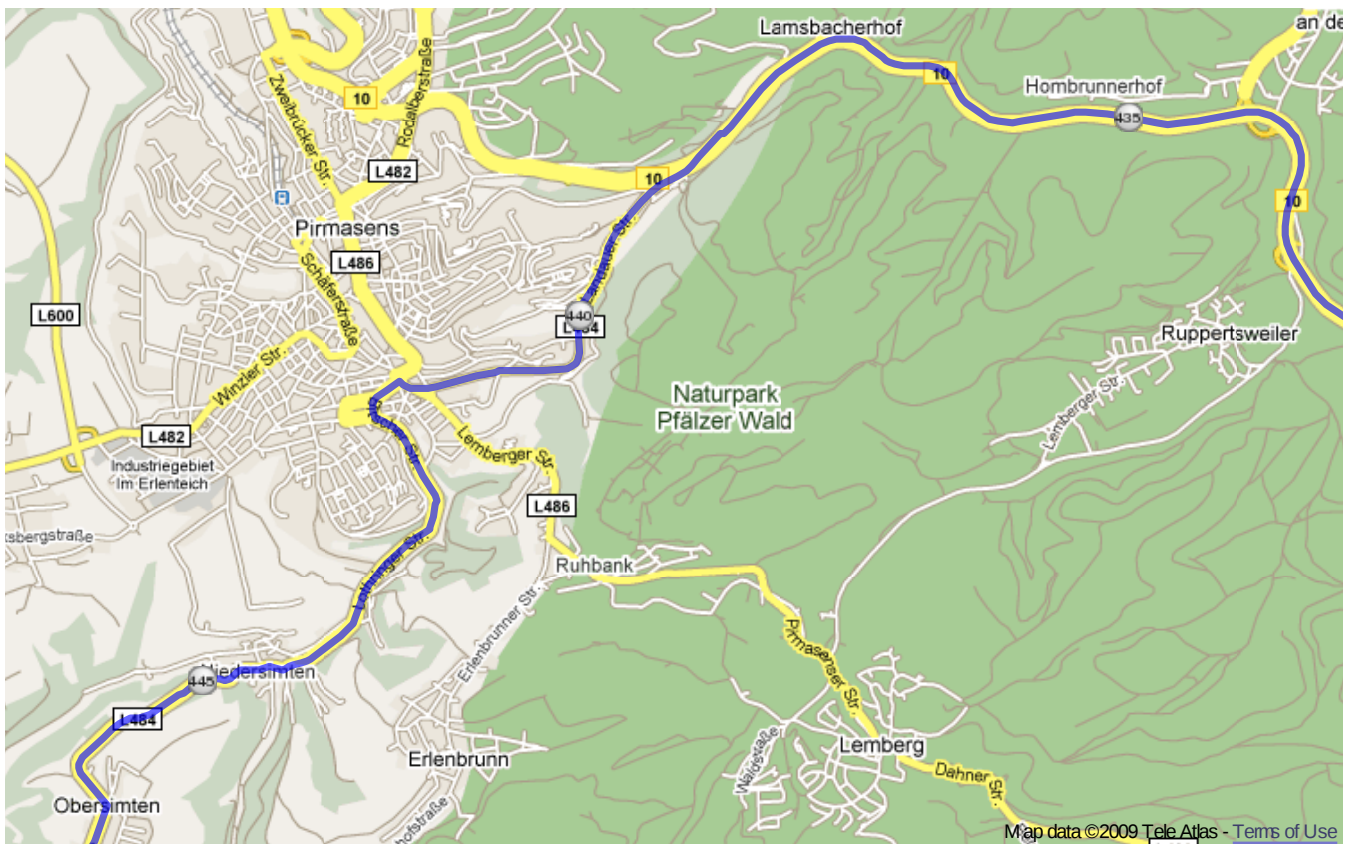

Germany

Distance: 455.0 km

Inclination: Please select inclination

Vertical climb: ca. 1280 m

Surface: Paved

Germany | Detail map page 1

Germany | Detail map page 2

Germany | Detail map page 3

Germany | Detail map page 4

Germany | Detail map page 5

Germany | Detail map page 6

Germany | Detail map page 7

Germany | Detail map page 8

Germany | Detail map page 9

Germany | Detail map page 10

Germany | Detail map page 11

Germany | Detail map page 12

Germany | Detail map page 13

Germany | Detail map page 14

Germany | Detail map page 15

Germany | Detail map page 16

Germany | Detail map page 17

Germany | Detail map page 18

Germany | Detail map page 19

Germany | Detail map page 20

Germany | Detail map page 21

Germany | Detail map page 22

Germany | Detail map page 23