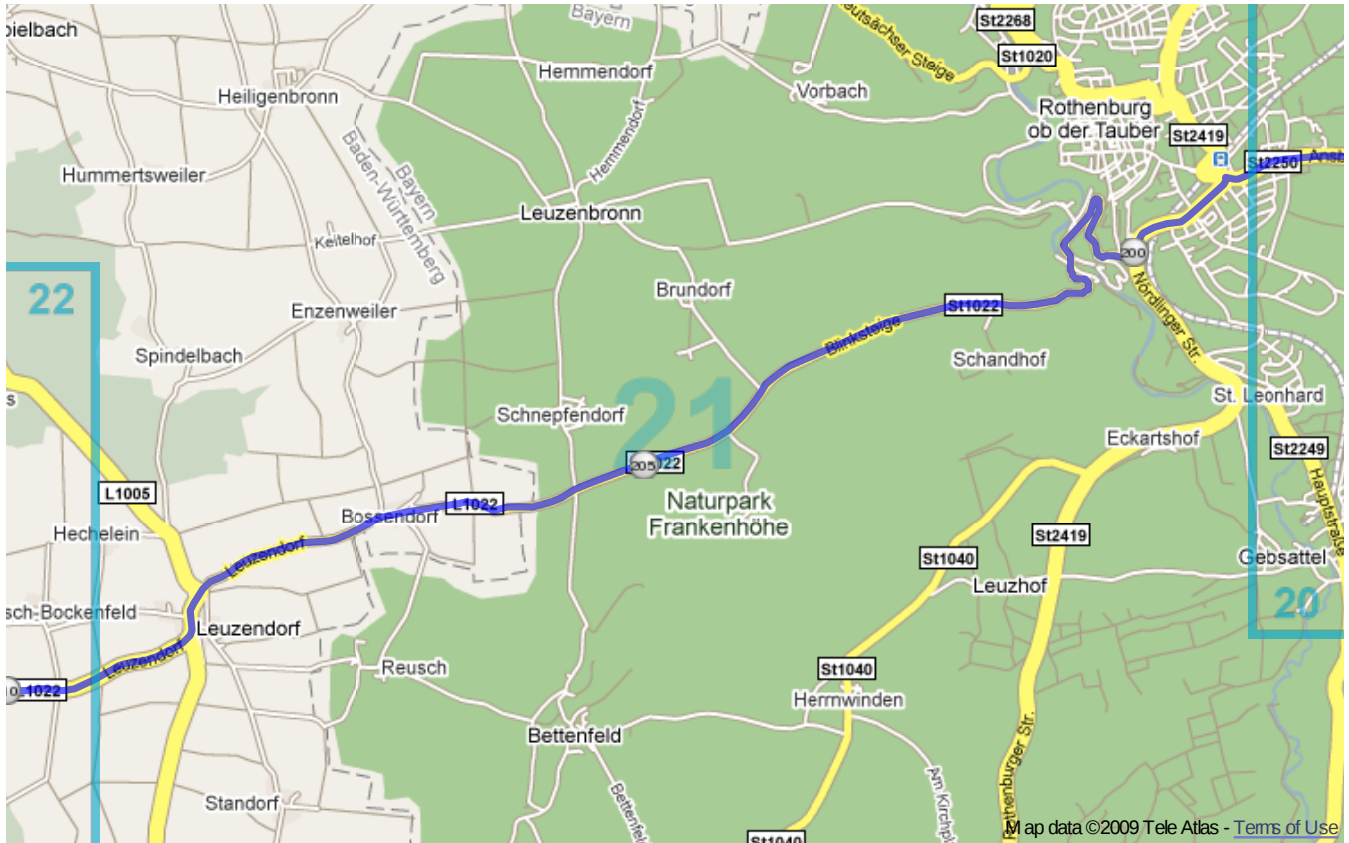

Germany

Distance: 455.0 km

Inclination: Please select inclination

Vertical climb: ca. 1280 m

Surface: Paved

Germany | Detail map page 1

Germany | Detail map page 2

Germany | Detail map page 3

Germany | Detail map page 4

Germany | Detail map page 5

Germany | Detail map page 6

Germany | Detail map page 7

Germany | Detail map page 8

Germany | Detail map page 9

Germany | Detail map page 10

Germany | Detail map page 11

Germany | Detail map page 12

Germany | Detail map page 13

Germany | Detail map page 14

Germany | Detail map page 15

Germany | Detail map page 16

Germany | Detail map page 17

Germany | Detail map page 18

Germany | Detail map page 19

Germany | Detail map page 20

Germany | Detail map page 21

Germany | Detail map page 22

Germany | Detail map page 23