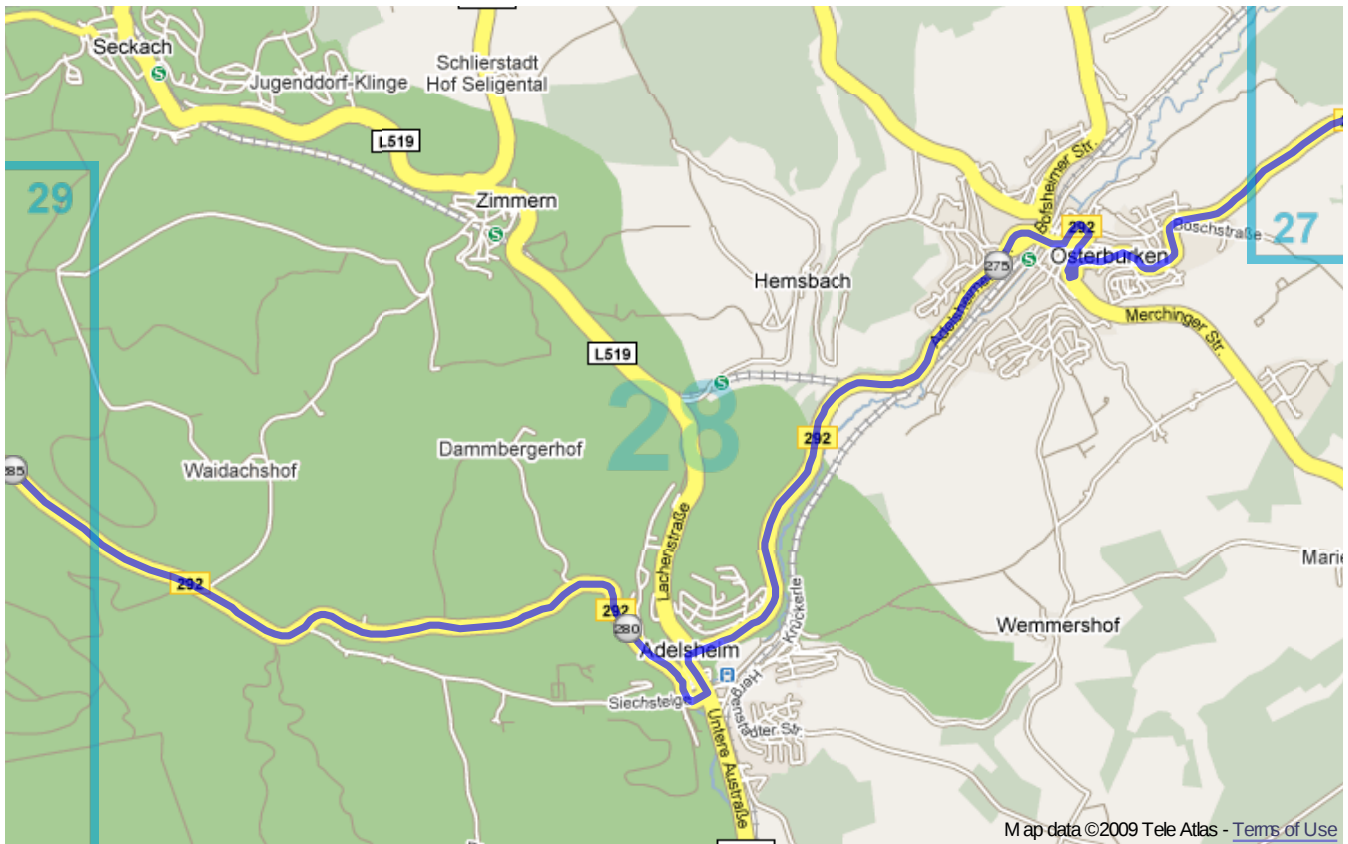

Germany

Distance: 455.0 km

Inclination: Please select inclination

Vertical climb: ca. 1280 m

Surface: Paved

Germany | Detail map page 1

Germany | Detail map page 2

Germany | Detail map page 3

Germany | Detail map page 4

Germany | Detail map page 5

Germany | Detail map page 6

Germany | Detail map page 7

Germany | Detail map page 8

Germany | Detail map page 9

Germany | Detail map page 10

Germany | Detail map page 11

Germany | Detail map page 12

Germany | Detail map page 13

Germany | Detail map page 14

Germany | Detail map page 15

Germany | Detail map page 16

Germany | Detail map page 17

Germany | Detail map page 18

Germany | Detail map page 19

Germany | Detail map page 20

Germany | Detail map page 21

Germany | Detail map page 22

Germany | Detail map page 23