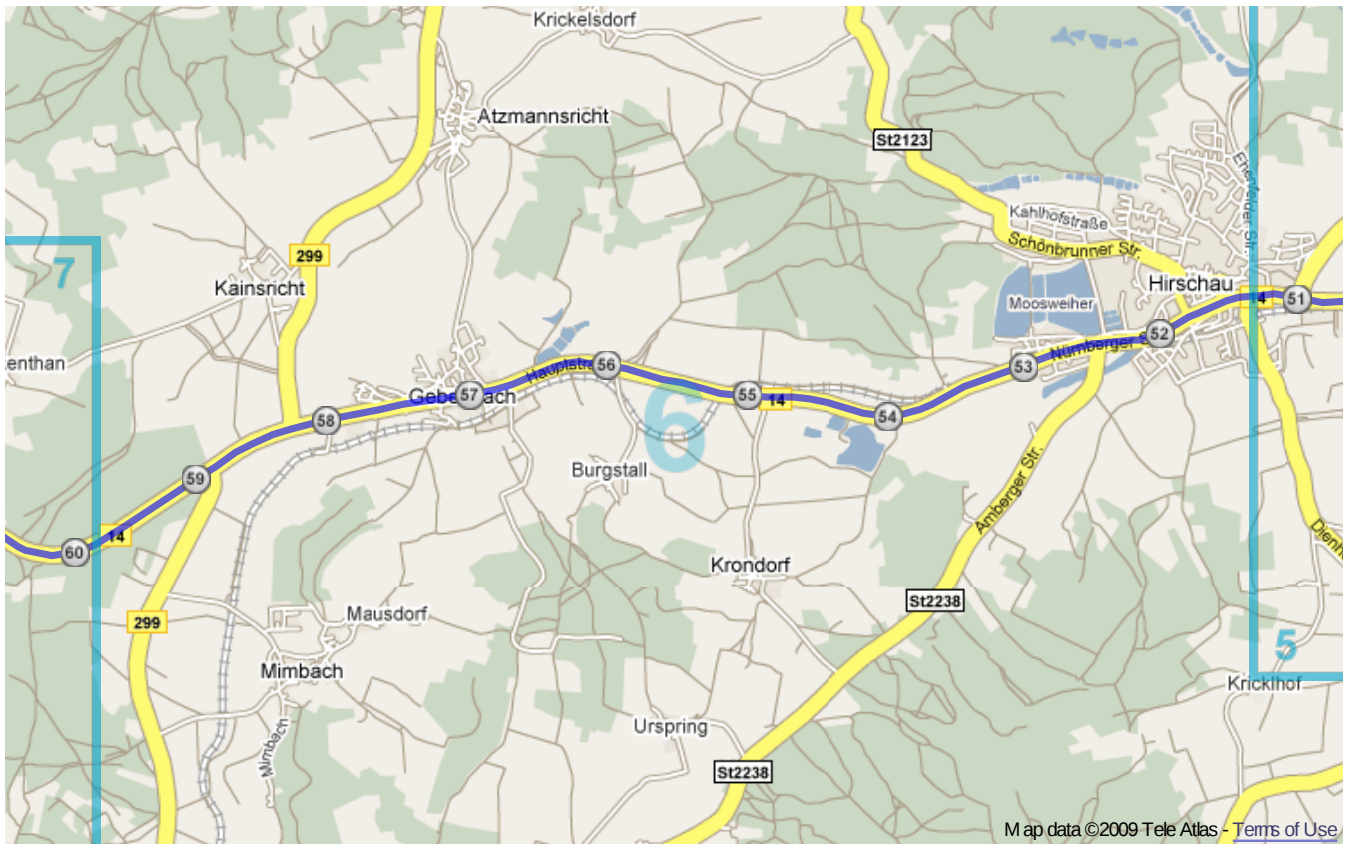

Germany

Distance: 455.0 km

Inclination: Please select inclination

Vertical climb: ca. 1280 m

Surface: Paved

Germany | Detail map page 1

Germany | Detail map page 2

Germany | Detail map page 3

Germany | Detail map page 4

Germany | Detail map page 5

Germany | Detail map page 6

Germany | Detail map page 7

Germany | Detail map page 8

Germany | Detail map page 9

Germany | Detail map page 10

Germany | Detail map page 11

Germany | Detail map page 12

Germany | Detail map page 13

Germany | Detail map page 14

Germany | Detail map page 15

Germany | Detail map page 16

Germany | Detail map page 17

Germany | Detail map page 18

Germany | Detail map page 19

Germany | Detail map page 20

Germany | Detail map page 21

Germany | Detail map page 22

Germany | Detail map page 23