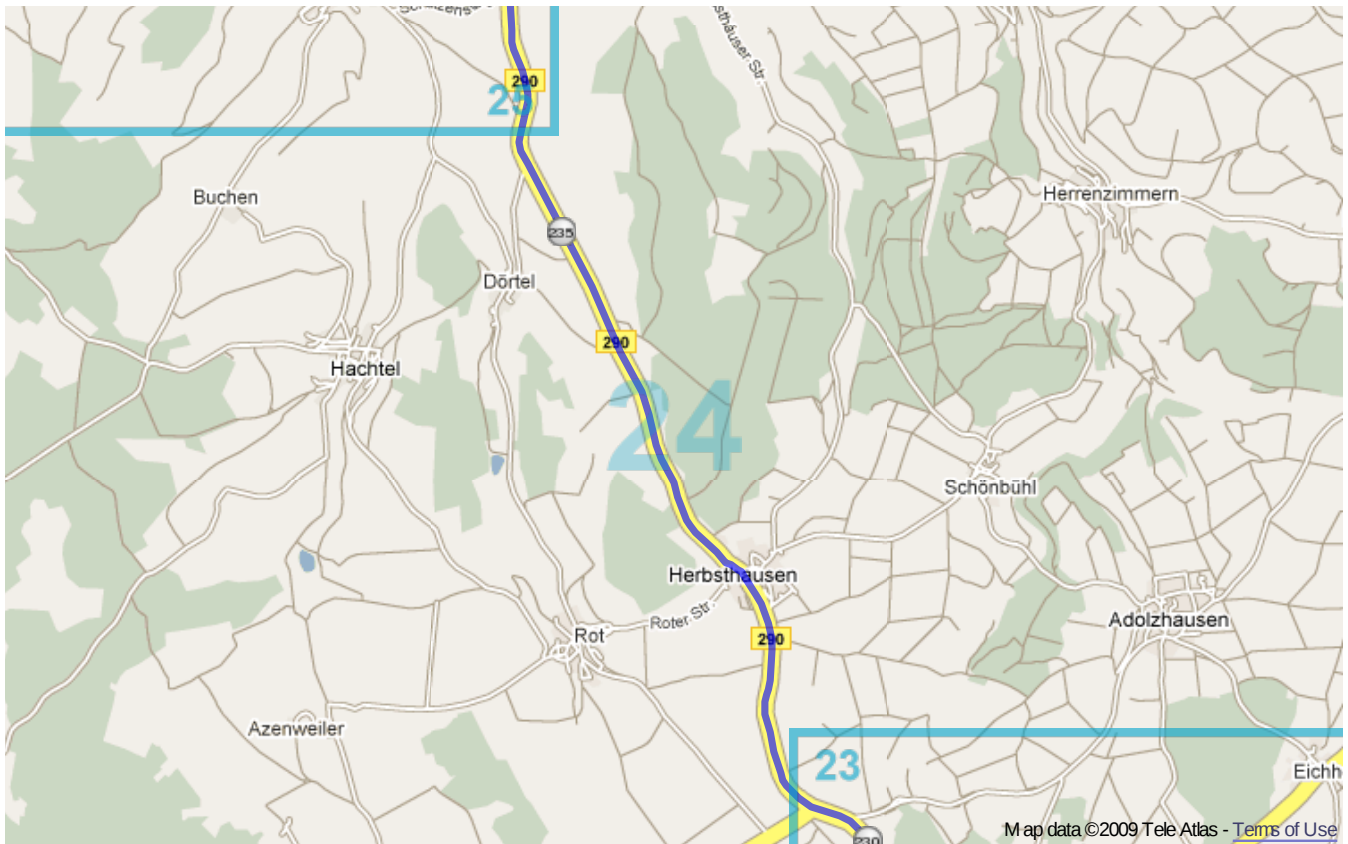

Germany

Distance: 455.0 km

Inclination: Please select inclination

Vertical climb: ca. 1280 m

Surface: Paved

Germany | Detail map page 1

Germany | Detail map page 2

Germany | Detail map page 3

Germany | Detail map page 4

Germany | Detail map page 5

Germany | Detail map page 6

Germany | Detail map page 7

Germany | Detail map page 8

Germany | Detail map page 9

Germany | Detail map page 10

Germany | Detail map page 11

Germany | Detail map page 12

Germany | Detail map page 13

Germany | Detail map page 14

Germany | Detail map page 15

Germany | Detail map page 16

Germany | Detail map page 17

Germany | Detail map page 18

Germany | Detail map page 19

Germany | Detail map page 20

Germany | Detail map page 21

Germany | Detail map page 22

Germany | Detail map page 23