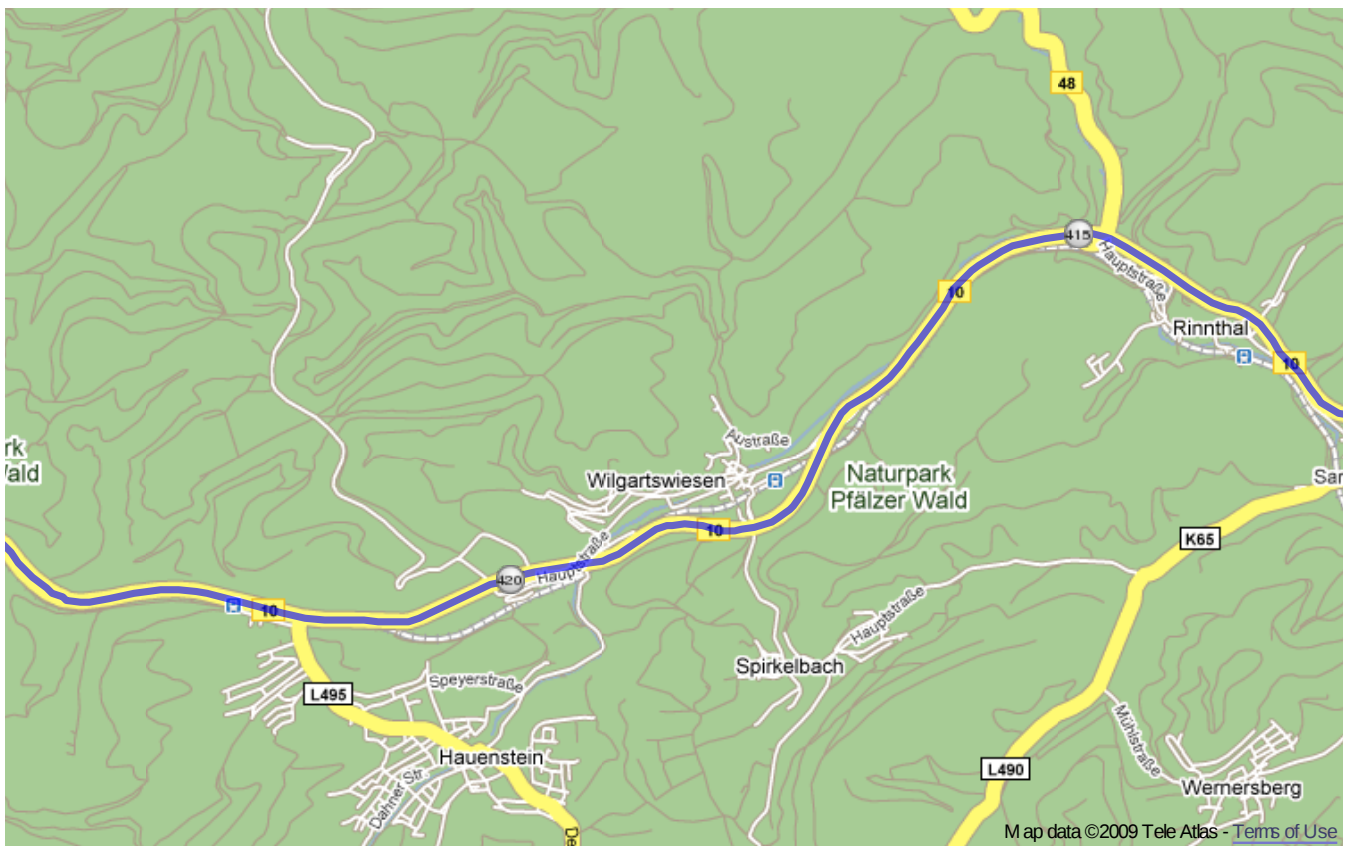

Germany

Distance: 455.0 km

Inclination: Please select inclination

Vertical climb: ca. 1280 m

Surface: Paved

Germany | Detail map page 1

Germany | Detail map page 2

Germany | Detail map page 3

Germany | Detail map page 4

Germany | Detail map page 5

Germany | Detail map page 6

Germany | Detail map page 7

Germany | Detail map page 8

Germany | Detail map page 9

Germany | Detail map page 10

Germany | Detail map page 11

Germany | Detail map page 12

Germany | Detail map page 13

Germany | Detail map page 14

Germany | Detail map page 15

Germany | Detail map page 16

Germany | Detail map page 17

Germany | Detail map page 18

Germany | Detail map page 19

Germany | Detail map page 20

Germany | Detail map page 21

Germany | Detail map page 22

Germany | Detail map page 23