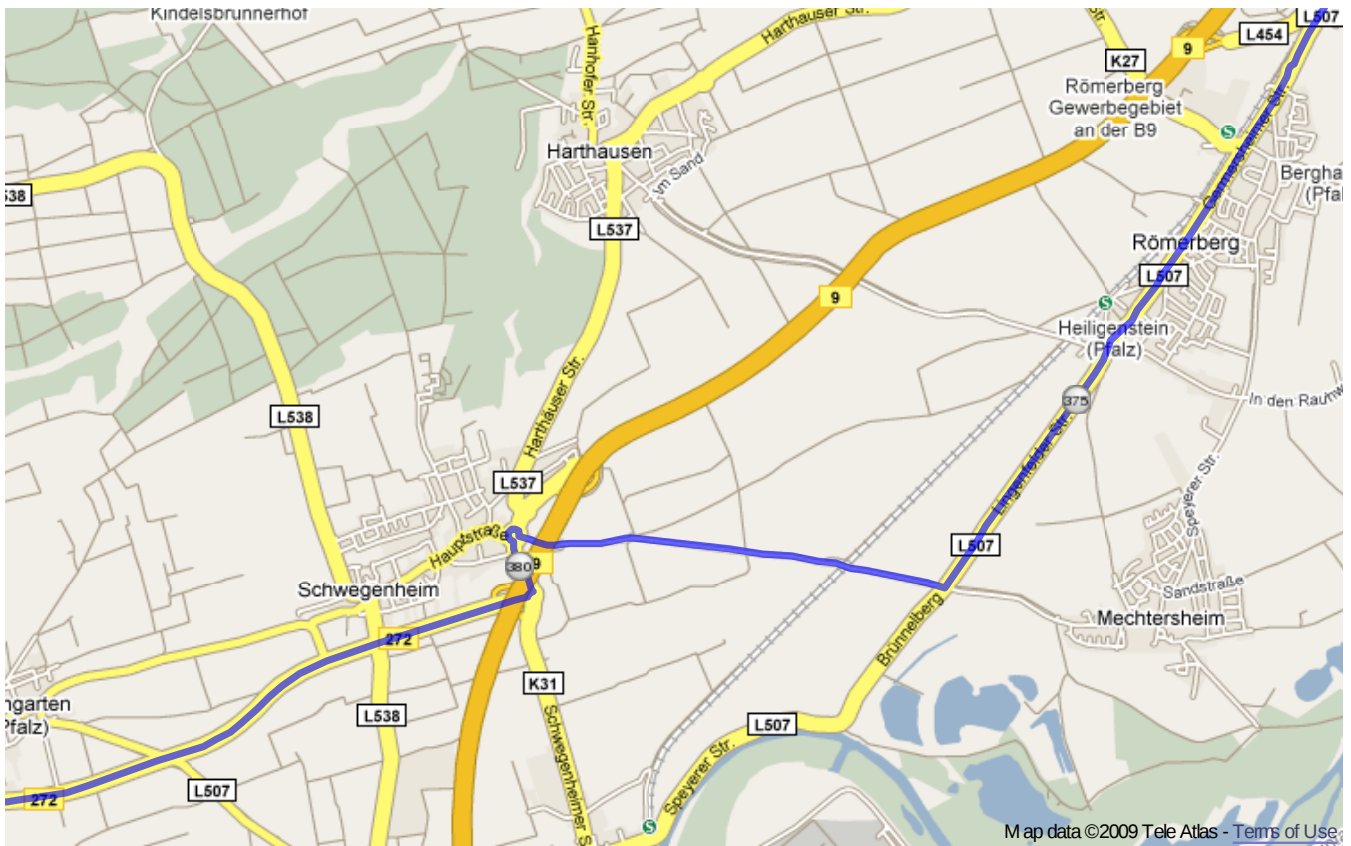

Germany

Distance: 455.0 km

Inclination: Please select inclination

Vertical climb: ca. 1280 m

Surface: Paved

Germany | Detail map page 1

Germany | Detail map page 2

Germany | Detail map page 3

Germany | Detail map page 4

Germany | Detail map page 5

Germany | Detail map page 6

Germany | Detail map page 7

Germany | Detail map page 8

Germany | Detail map page 9

Germany | Detail map page 10

Germany | Detail map page 11

Germany | Detail map page 12

Germany | Detail map page 13

Germany | Detail map page 14

Germany | Detail map page 15

Germany | Detail map page 16

Germany | Detail map page 17

Germany | Detail map page 18

Germany | Detail map page 19

Germany | Detail map page 20

Germany | Detail map page 21

Germany | Detail map page 22

Germany | Detail map page 23