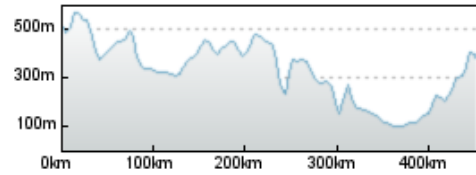

Germany

Distance: 455.0 km

Inclination: Please select inclination

Vertical climb: ca. 1280 m

Surface: Paved

Germany | Detail map page 1

Germany | Detail map page 2

Germany | Detail map page 3