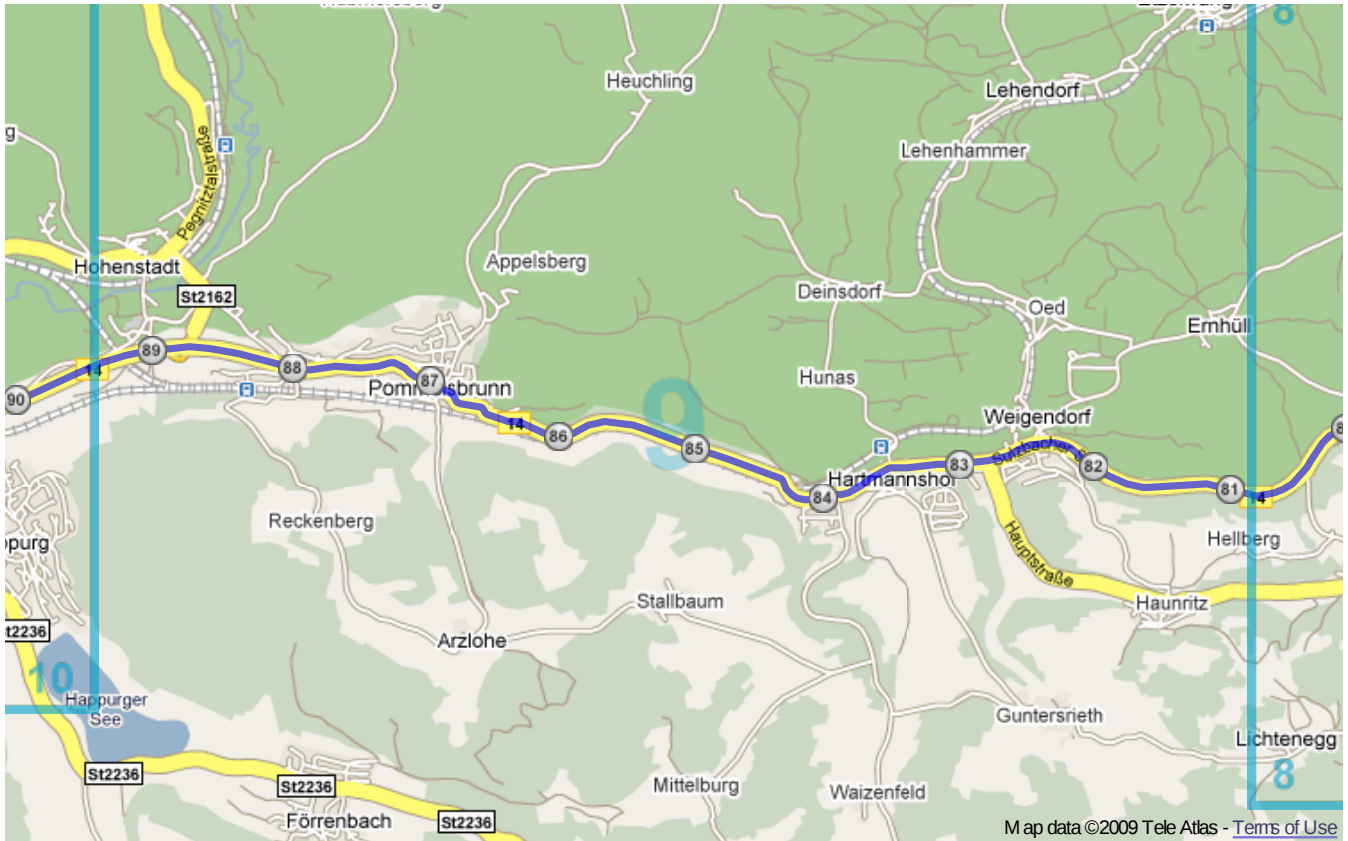

Germany

Distance: 455.0 km

Inclination: Please select inclination

Vertical climb: ca. 1280 m

Surface: Paved

Germany | Detail map page 1

Germany | Detail map page 2

Germany | Detail map page 3

Germany | Detail map page 4

Germany | Detail map page 5

Germany | Detail map page 6

Germany | Detail map page 7

Germany | Detail map page 8

Germany | Detail map page 9

Germany | Detail map page 10

Germany | Detail map page 11

Germany | Detail map page 12

Germany | Detail map page 13

Germany | Detail map page 14

Germany | Detail map page 15

Germany | Detail map page 16

Germany | Detail map page 17

Germany | Detail map page 18

Germany | Detail map page 19

Germany | Detail map page 20

Germany | Detail map page 21

Germany | Detail map page 22

Germany | Detail map page 23