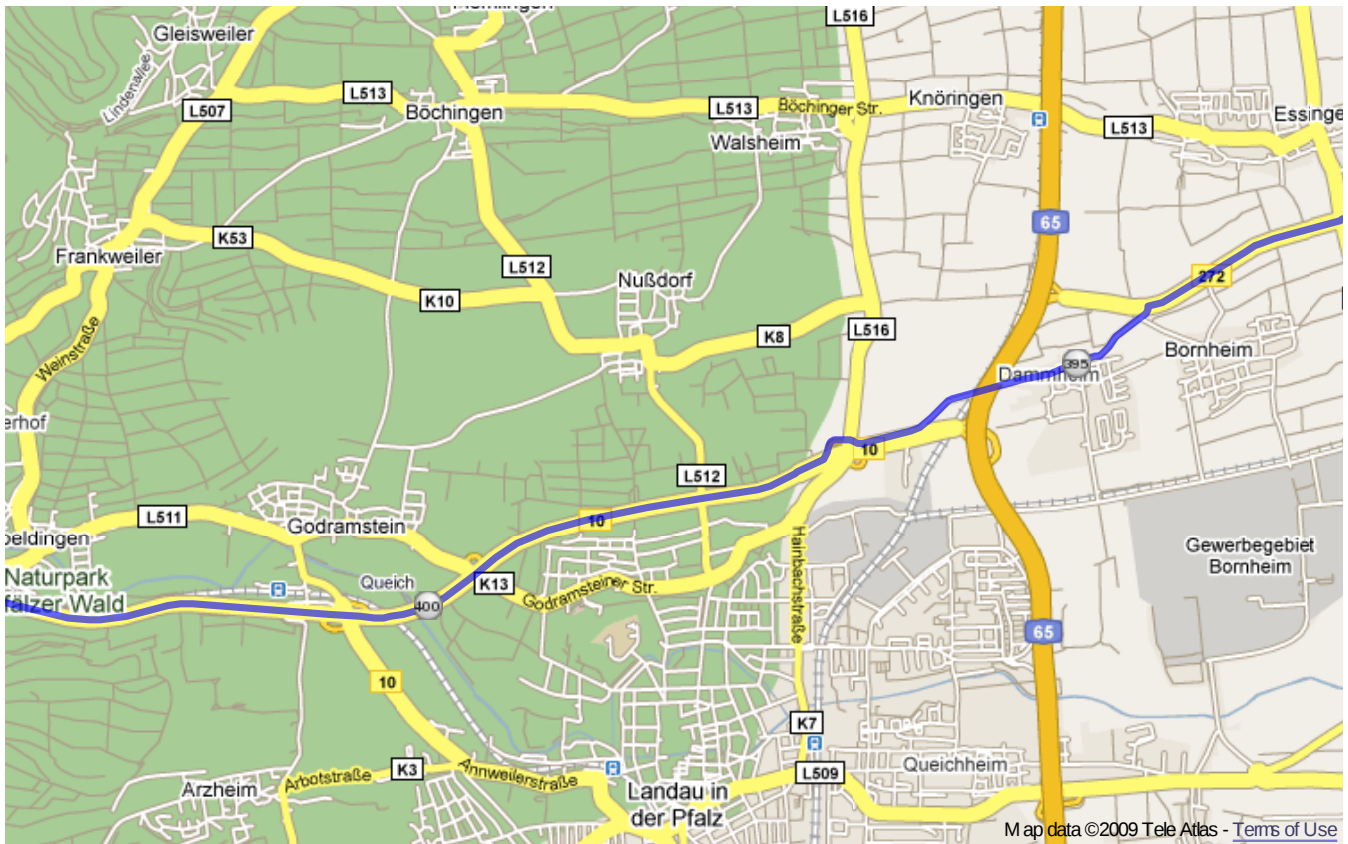

Germany

Distance: 455.0 km

Inclination: Please select inclination

Vertical climb: ca. 1280 m

Surface: Paved

Germany | Detail map page 1

Germany | Detail map page 2

Germany | Detail map page 3

Germany | Detail map page 4

Germany | Detail map page 5

Germany | Detail map page 6

Germany | Detail map page 7

Germany | Detail map page 8

Germany | Detail map page 9

Germany | Detail map page 10

Germany | Detail map page 11

Germany | Detail map page 12

Germany | Detail map page 13

Germany | Detail map page 14

Germany | Detail map page 15

Germany | Detail map page 16

Germany | Detail map page 17

Germany | Detail map page 18

Germany | Detail map page 19

Germany | Detail map page 20

Germany | Detail map page 21

Germany | Detail map page 22

Germany | Detail map page 23