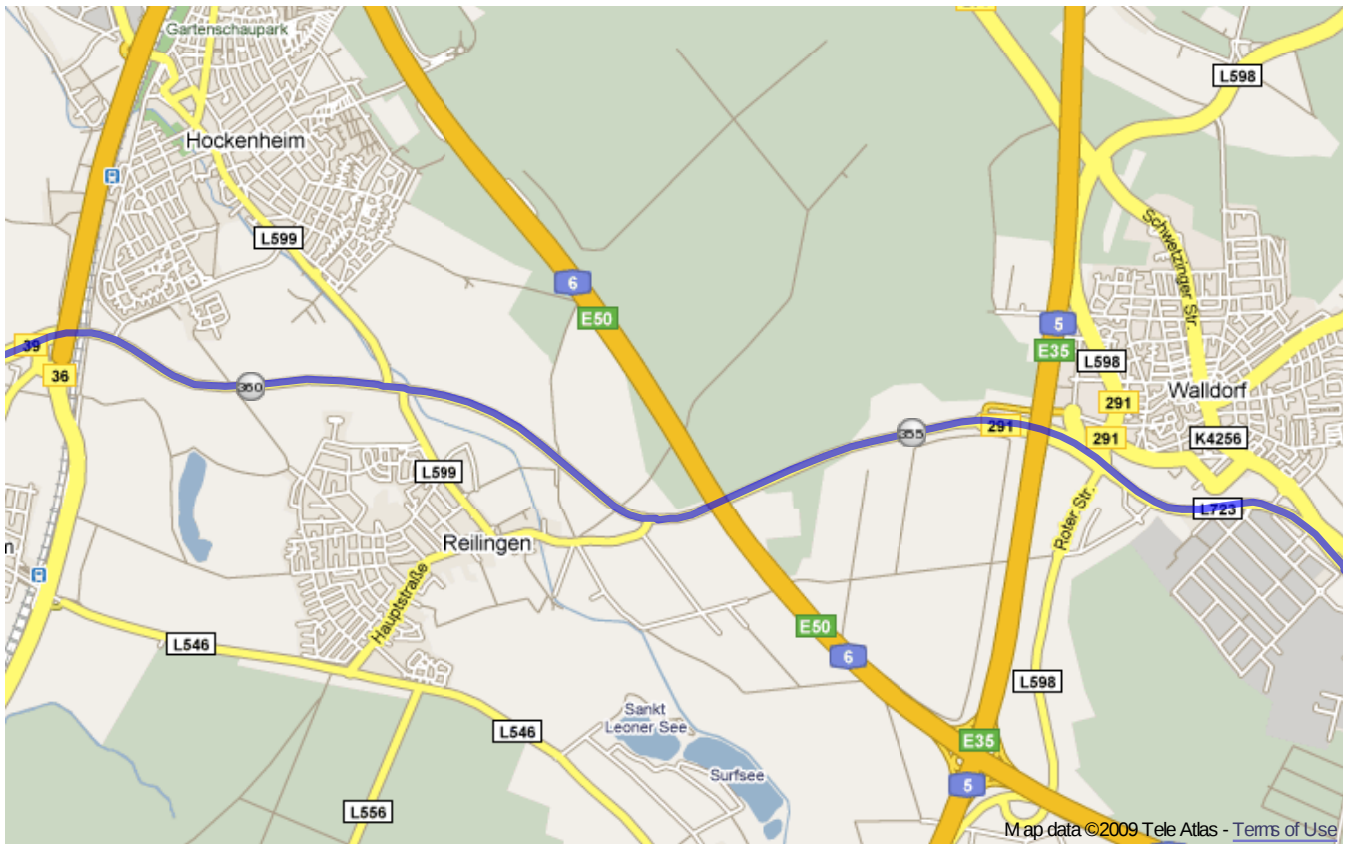

Germany

Distance: 455.0 km

Inclination: Please select inclination

Vertical climb: ca. 1280 m

Surface: Paved

Germany | Detail map page 1

Germany | Detail map page 2

Germany | Detail map page 3

Germany | Detail map page 4

Germany | Detail map page 5

Germany | Detail map page 6

Germany | Detail map page 7

Germany | Detail map page 8

Germany | Detail map page 9

Germany | Detail map page 10

Germany | Detail map page 11

Germany | Detail map page 12

Germany | Detail map page 13

Germany | Detail map page 14

Germany | Detail map page 15

Germany | Detail map page 16

Germany | Detail map page 17

Germany | Detail map page 18

Germany | Detail map page 19

Germany | Detail map page 20

Germany | Detail map page 21

Germany | Detail map page 22

Germany | Detail map page 23