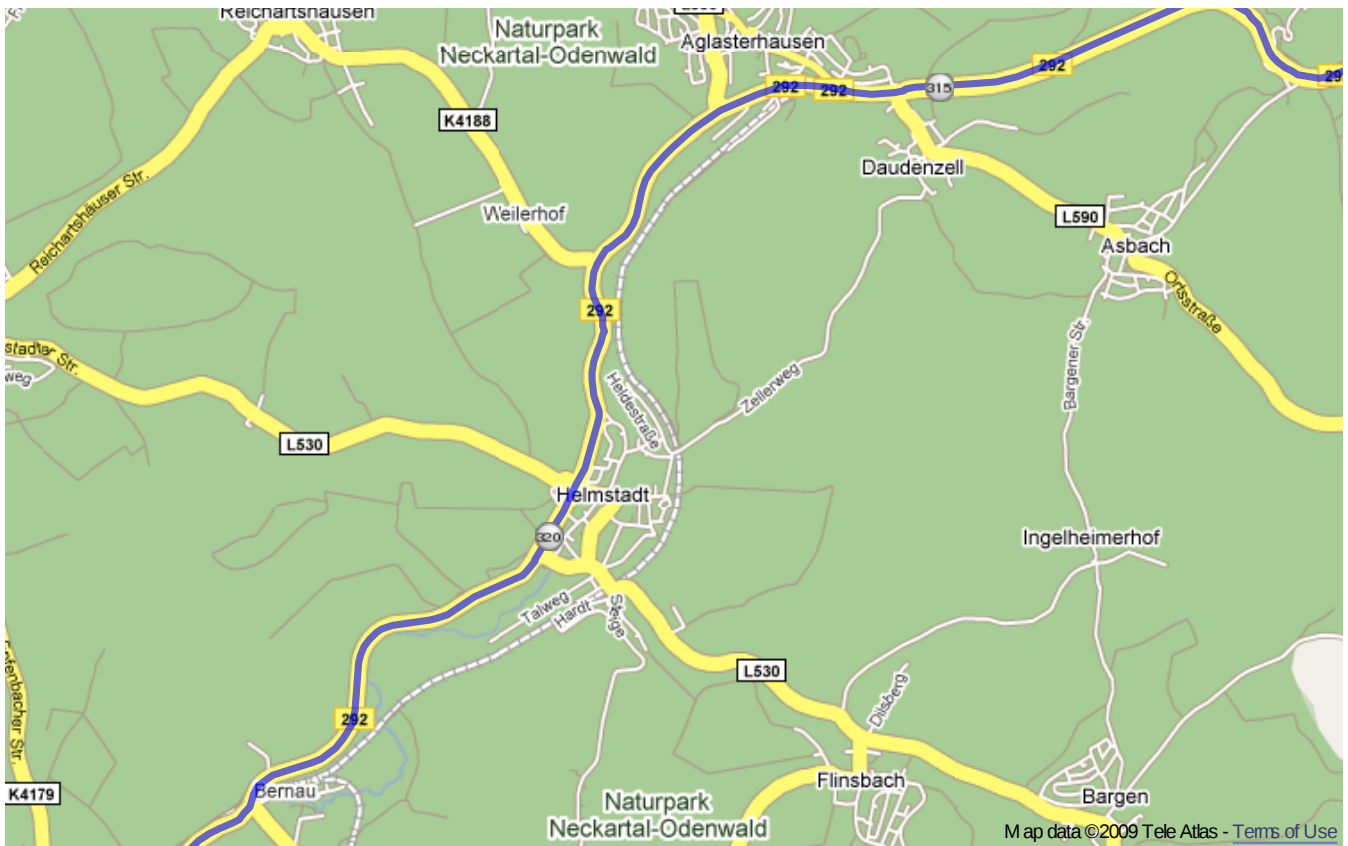

Germany

Distance: 455.0 km

Inclination: Please select inclination

Vertical climb: ca. 1280 m

Surface: Paved

Germany | Detail map page 1

Germany | Detail map page 2

Germany | Detail map page 3

Germany | Detail map page 4

Germany | Detail map page 5

Germany | Detail map page 6

Germany | Detail map page 7

Germany | Detail map page 8

Germany | Detail map page 9

Germany | Detail map page 10

Germany | Detail map page 11

Germany | Detail map page 12

Germany | Detail map page 13

Germany | Detail map page 14

Germany | Detail map page 15

Germany | Detail map page 16

Germany | Detail map page 17

Germany | Detail map page 18

Germany | Detail map page 19

Germany | Detail map page 20

Germany | Detail map page 21

Germany | Detail map page 22

Germany | Detail map page 23