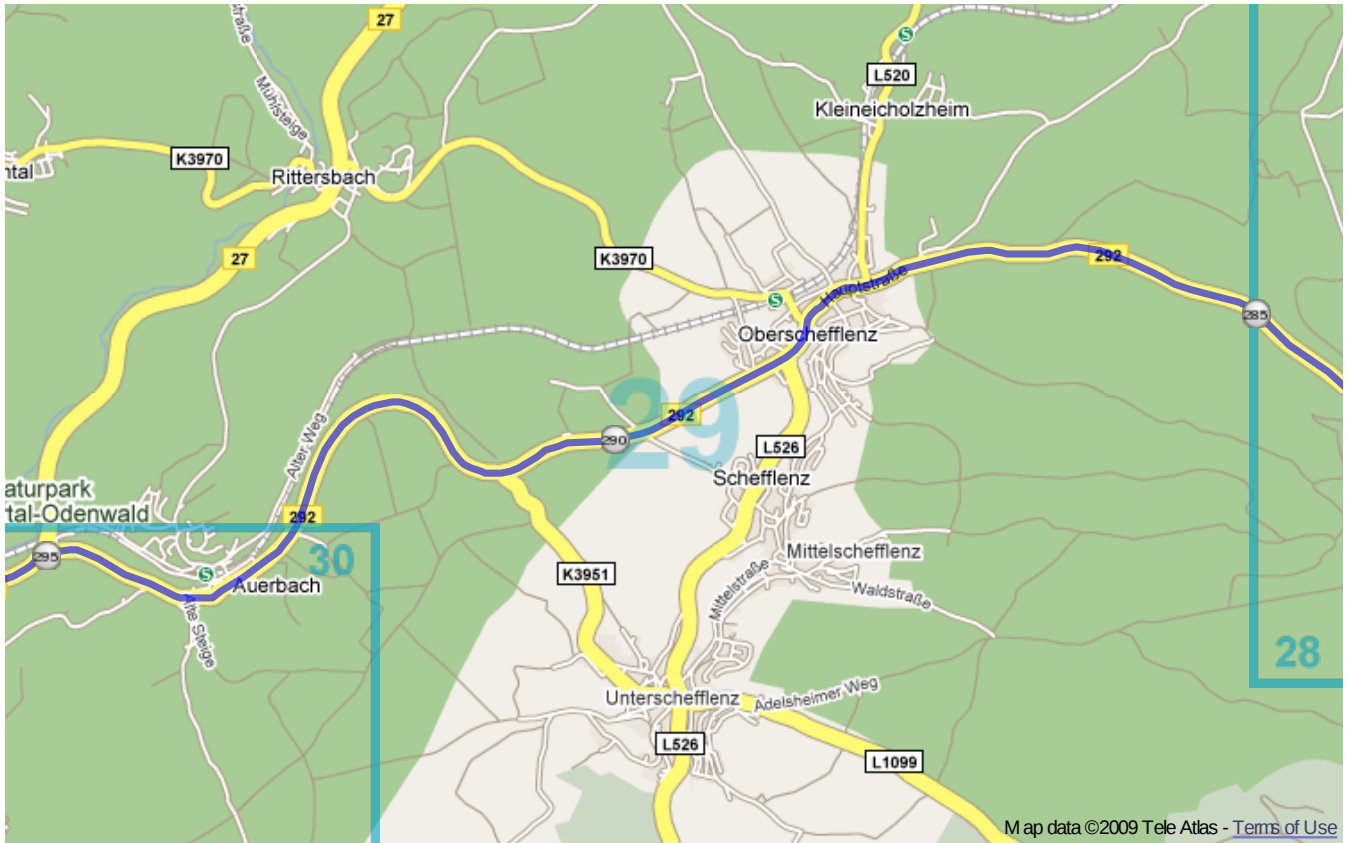

Germany

Distance: 455.0 km

Inclination: Please select inclination

Vertical climb: ca. 1280 m

Surface: Paved

Germany | Detail map page 1

Germany | Detail map page 2

Germany | Detail map page 3

Germany | Detail map page 4

Germany | Detail map page 5

Germany | Detail map page 6

Germany | Detail map page 7

Germany | Detail map page 8

Germany | Detail map page 9

Germany | Detail map page 10

Germany | Detail map page 11

Germany | Detail map page 12

Germany | Detail map page 13

Germany | Detail map page 14

Germany | Detail map page 15

Germany | Detail map page 16

Germany | Detail map page 17

Germany | Detail map page 18

Germany | Detail map page 19

Germany | Detail map page 20

Germany | Detail map page 21

Germany | Detail map page 22

Germany | Detail map page 23