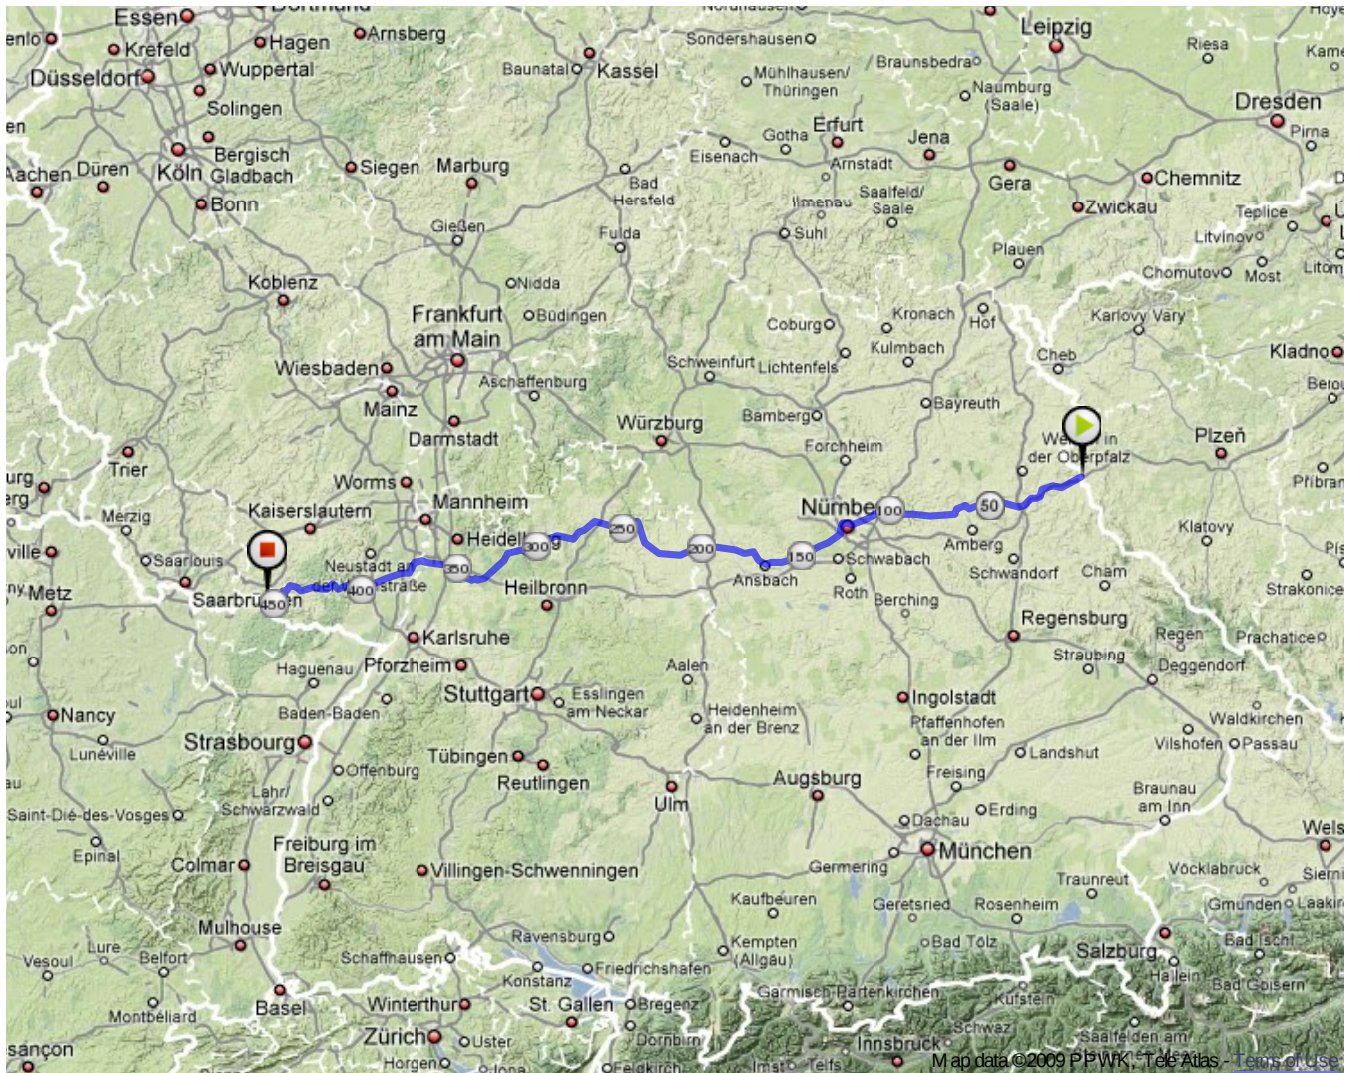

Germany

Distance: 455.0 km

Inclination: Please select inclination

Vertical climb: ca. 1280 m

Surface: Paved

Germany | Detail map page 1

Germany | Detail map page 2

Germany | Detail map page 3

Germany | Detail map page 4

Germany | Detail map page 5

Germany | Detail map page 6

Germany | Detail map page 7

Germany | Detail map page 8

Germany | Detail map page 9

Germany | Detail map page 10

Germany | Detail map page 11

Germany | Detail map page 12

Germany | Detail map page 13

Germany | Detail map page 14

Germany | Detail map page 15

Germany | Detail map page 16

Germany | Detail map page 17

Germany | Detail map page 18

Germany | Detail map page 19

Germany | Detail map page 20

Germany | Detail map page 21

Germany | Detail map page 22

Germany | Detail map page 23