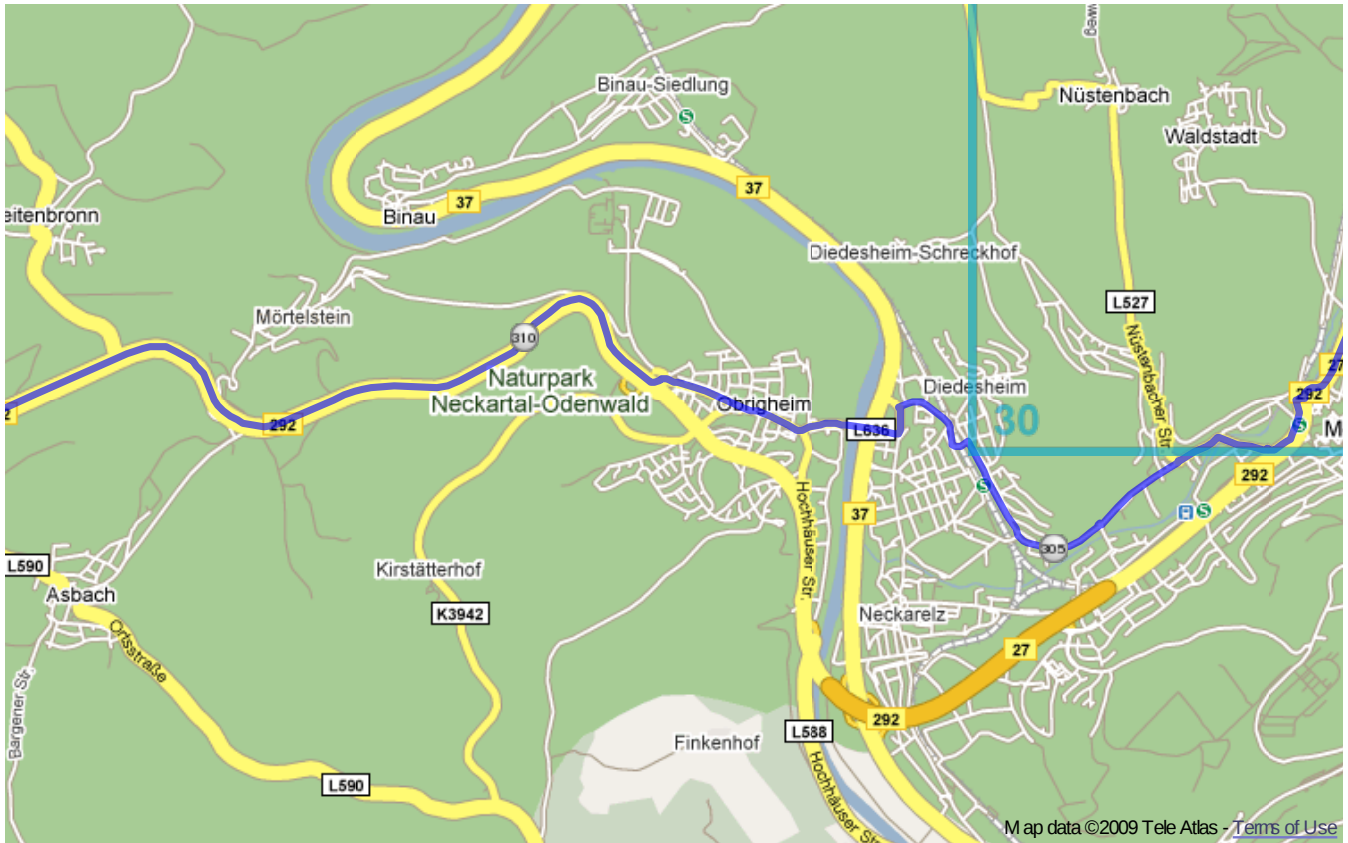

Germany

Distance: 455.0 km

Inclination: Please select inclination

Vertical climb: ca. 1280 m

Surface: Paved

Germany | Detail map page 1

Germany | Detail map page 2

Germany | Detail map page 3

Germany | Detail map page 4

Germany | Detail map page 5

Germany | Detail map page 6

Germany | Detail map page 7

Germany | Detail map page 8

Germany | Detail map page 9

Germany | Detail map page 10

Germany | Detail map page 11

Germany | Detail map page 12

Germany | Detail map page 13

Germany | Detail map page 14

Germany | Detail map page 15

Germany | Detail map page 16

Germany | Detail map page 17

Germany | Detail map page 18

Germany | Detail map page 19

Germany | Detail map page 20

Germany | Detail map page 21

Germany | Detail map page 22

Germany | Detail map page 23