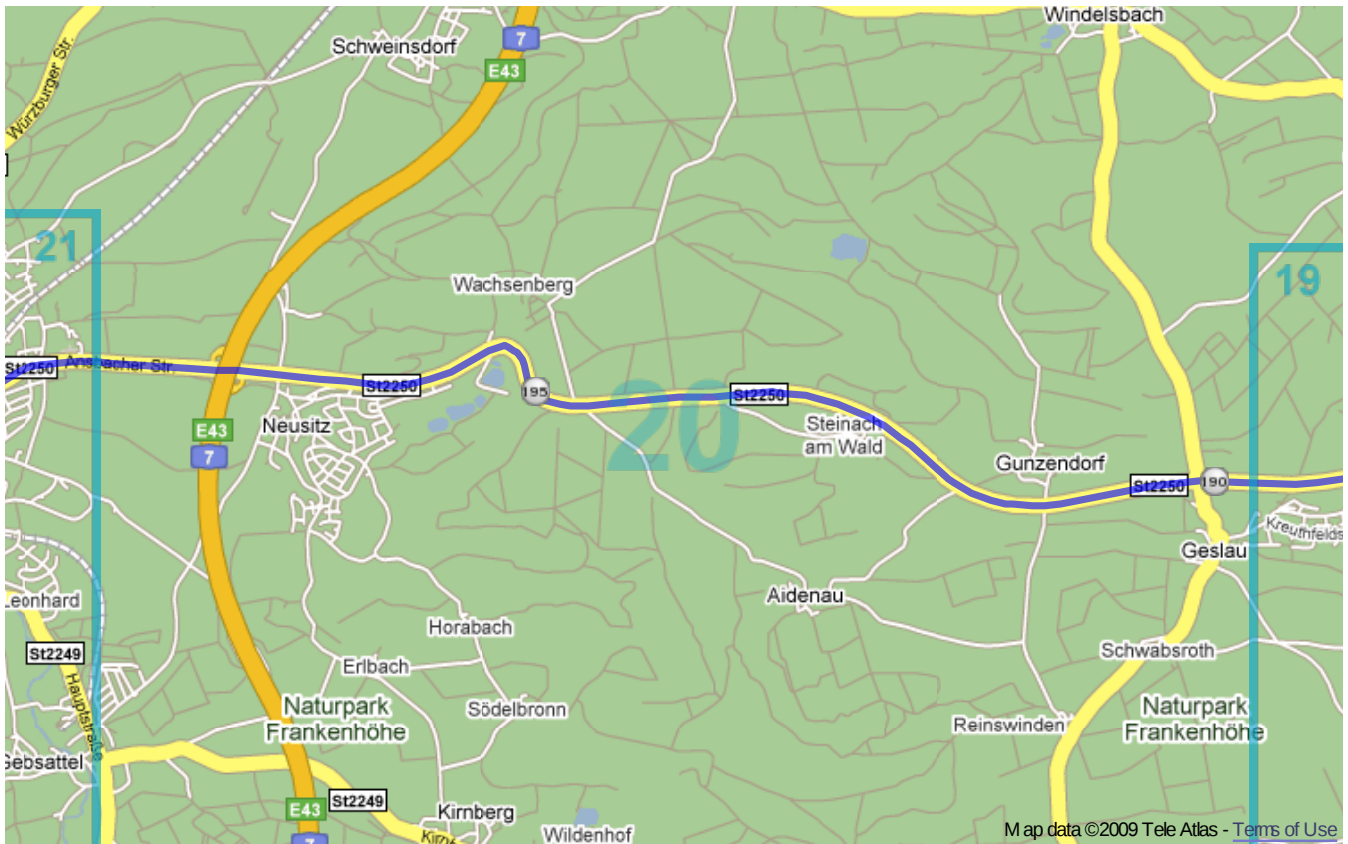

Germany

Distance: 455.0 km

Inclination: Please select inclination

Vertical climb: ca. 1280 m

Surface: Paved

Germany | Detail map page 1

Germany | Detail map page 2

Germany | Detail map page 3

Germany | Detail map page 4

Germany | Detail map page 5

Germany | Detail map page 6

Germany | Detail map page 7

Germany | Detail map page 8

Germany | Detail map page 9

Germany | Detail map page 10

Germany | Detail map page 11

Germany | Detail map page 12

Germany | Detail map page 13

Germany | Detail map page 14

Germany | Detail map page 15

Germany | Detail map page 16

Germany | Detail map page 17

Germany | Detail map page 18

Germany | Detail map page 19

Germany | Detail map page 20

Germany | Detail map page 21

Germany | Detail map page 22

Germany | Detail map page 23