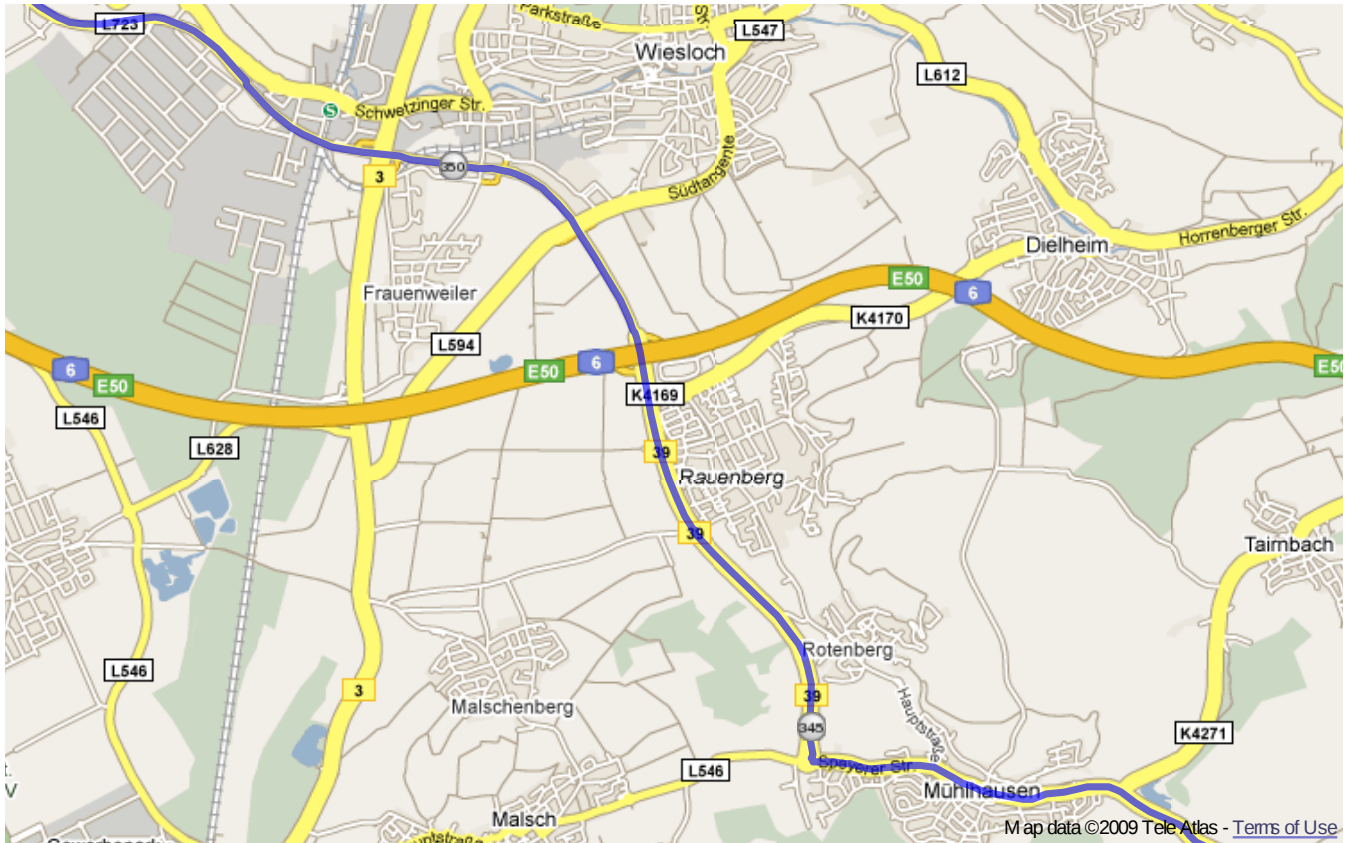

Germany

Distance: 455.0 km

Inclination: Please select inclination

Vertical climb: ca. 1280 m

Surface: Paved

Germany | Detail map page 1

Germany | Detail map page 2

Germany | Detail map page 3

Germany | Detail map page 4

Germany | Detail map page 5

Germany | Detail map page 6

Germany | Detail map page 7

Germany | Detail map page 8

Germany | Detail map page 9

Germany | Detail map page 10

Germany | Detail map page 11

Germany | Detail map page 12

Germany | Detail map page 13

Germany | Detail map page 14

Germany | Detail map page 15

Germany | Detail map page 16

Germany | Detail map page 17

Germany | Detail map page 18

Germany | Detail map page 19

Germany | Detail map page 20

Germany | Detail map page 21

Germany | Detail map page 22

Germany | Detail map page 23