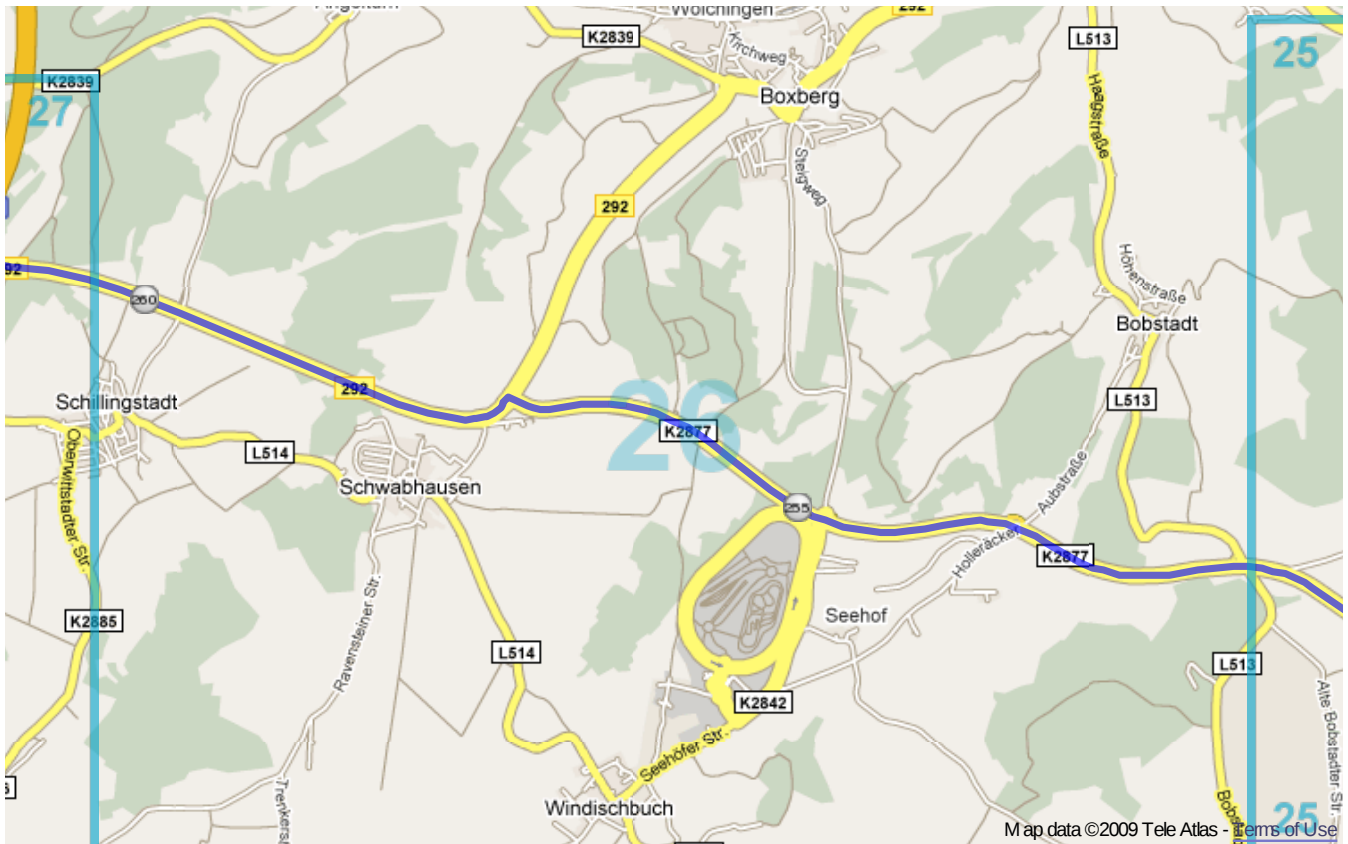

Germany

Distance: 455.0 km

Inclination: Please select inclination

Vertical climb: ca. 1280 m

Surface: Paved

Germany | Detail map page 1

Germany | Detail map page 2

Germany | Detail map page 3

Germany | Detail map page 4

Germany | Detail map page 5

Germany | Detail map page 6

Germany | Detail map page 7

Germany | Detail map page 8

Germany | Detail map page 9

Germany | Detail map page 10

Germany | Detail map page 11

Germany | Detail map page 12

Germany | Detail map page 13

Germany | Detail map page 14

Germany | Detail map page 15

Germany | Detail map page 16

Germany | Detail map page 17

Germany | Detail map page 18

Germany | Detail map page 19

Germany | Detail map page 20

Germany | Detail map page 21

Germany | Detail map page 22

Germany | Detail map page 23