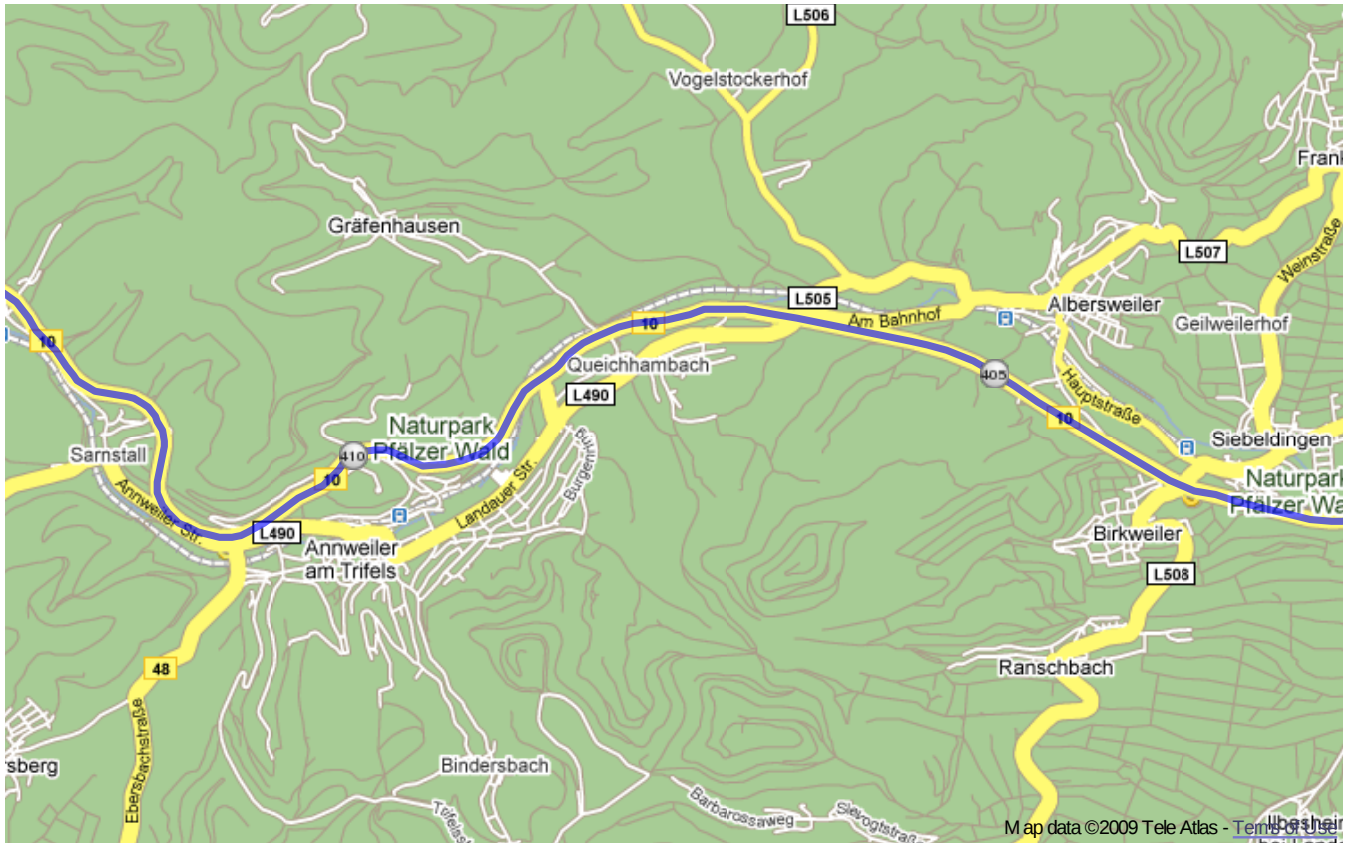

Germany

Distance: 455.0 km

Inclination: Please select inclination

Vertical climb: ca. 1280 m

Surface: Paved

Germany | Detail map page 1

Germany | Detail map page 2

Germany | Detail map page 3

Germany | Detail map page 4

Germany | Detail map page 5

Germany | Detail map page 6

Germany | Detail map page 7

Germany | Detail map page 8

Germany | Detail map page 9

Germany | Detail map page 10

Germany | Detail map page 11

Germany | Detail map page 12

Germany | Detail map page 13

Germany | Detail map page 14

Germany | Detail map page 15

Germany | Detail map page 16

Germany | Detail map page 17

Germany | Detail map page 18

Germany | Detail map page 19

Germany | Detail map page 20

Germany | Detail map page 21

Germany | Detail map page 22

Germany | Detail map page 23