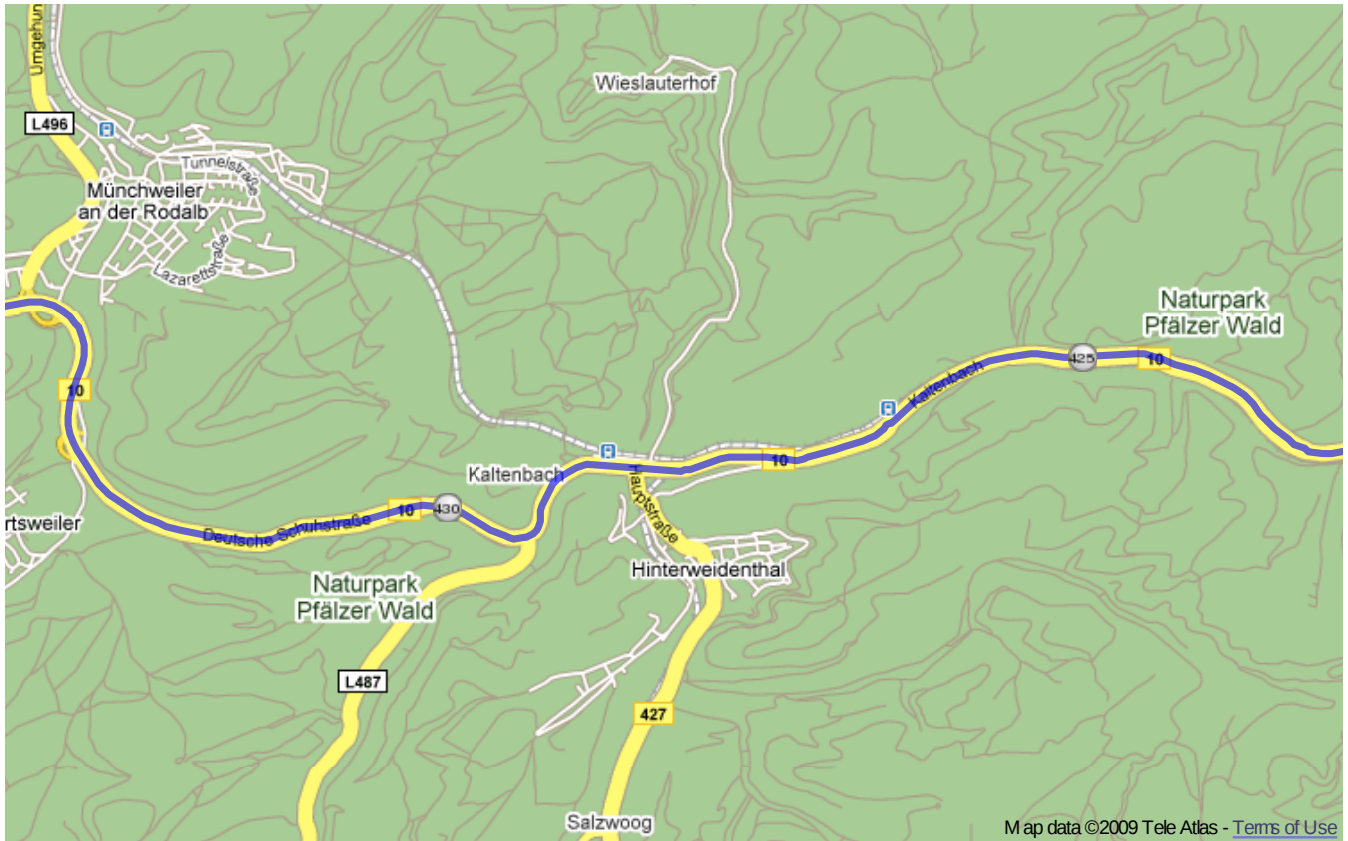

Germany

Distance: 455.0 km

Inclination: Please select inclination

Vertical climb: ca. 1280 m

Surface: Paved

Germany | Detail map page 1

Germany | Detail map page 2

Germany | Detail map page 3

Germany | Detail map page 12

Germany | Detail map page 13

Germany | Detail map page 14

Germany | Detail map page 15

Germany | Detail map page 16

Germany | Detail map page 17

Germany | Detail map page 18

Germany | Detail map page 19

Germany | Detail map page 20

Germany | Detail map page 21

Germany | Detail map page 22

Germany | Detail map page 23