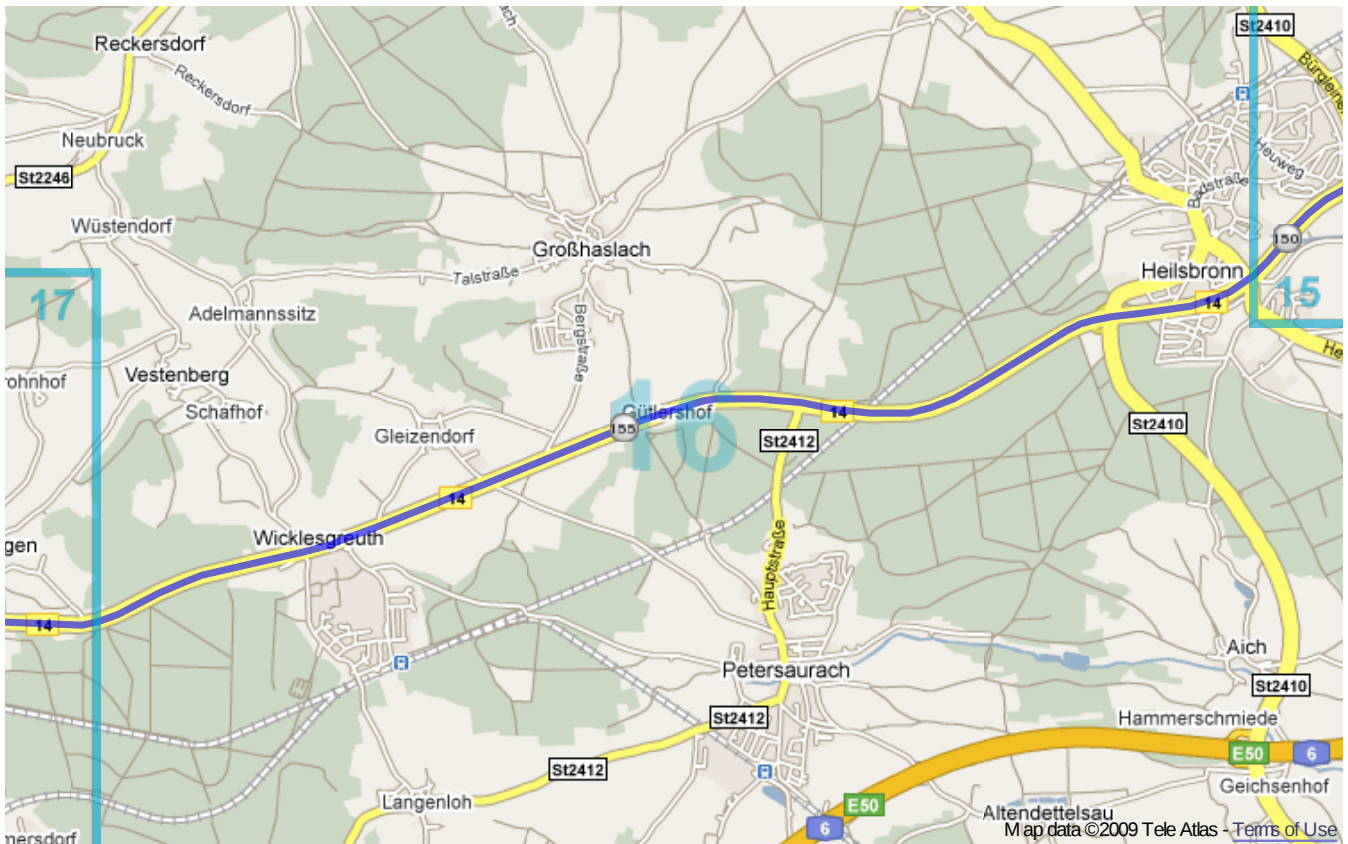

Germany

Distance: 455.0 km

Inclination: Please select inclination

Vertical climb: ca. 1280 m

Surface: Paved

Germany | Detail map page 1

Germany | Detail map page 2

Germany | Detail map page 3

Germany | Detail map page 4

Germany | Detail map page 5

Germany | Detail map page 6

Germany | Detail map page 7

Germany | Detail map page 8

Germany | Detail map page 9

Germany | Detail map page 10

Germany | Detail map page 11

Germany | Detail map page 12

Germany | Detail map page 13

Germany | Detail map page 14

Germany | Detail map page 15

Germany | Detail map page 16

Germany | Detail map page 17

Germany | Detail map page 18

Germany | Detail map page 19

Germany | Detail map page 20

Germany | Detail map page 21

Germany | Detail map page 22

Germany | Detail map page 23