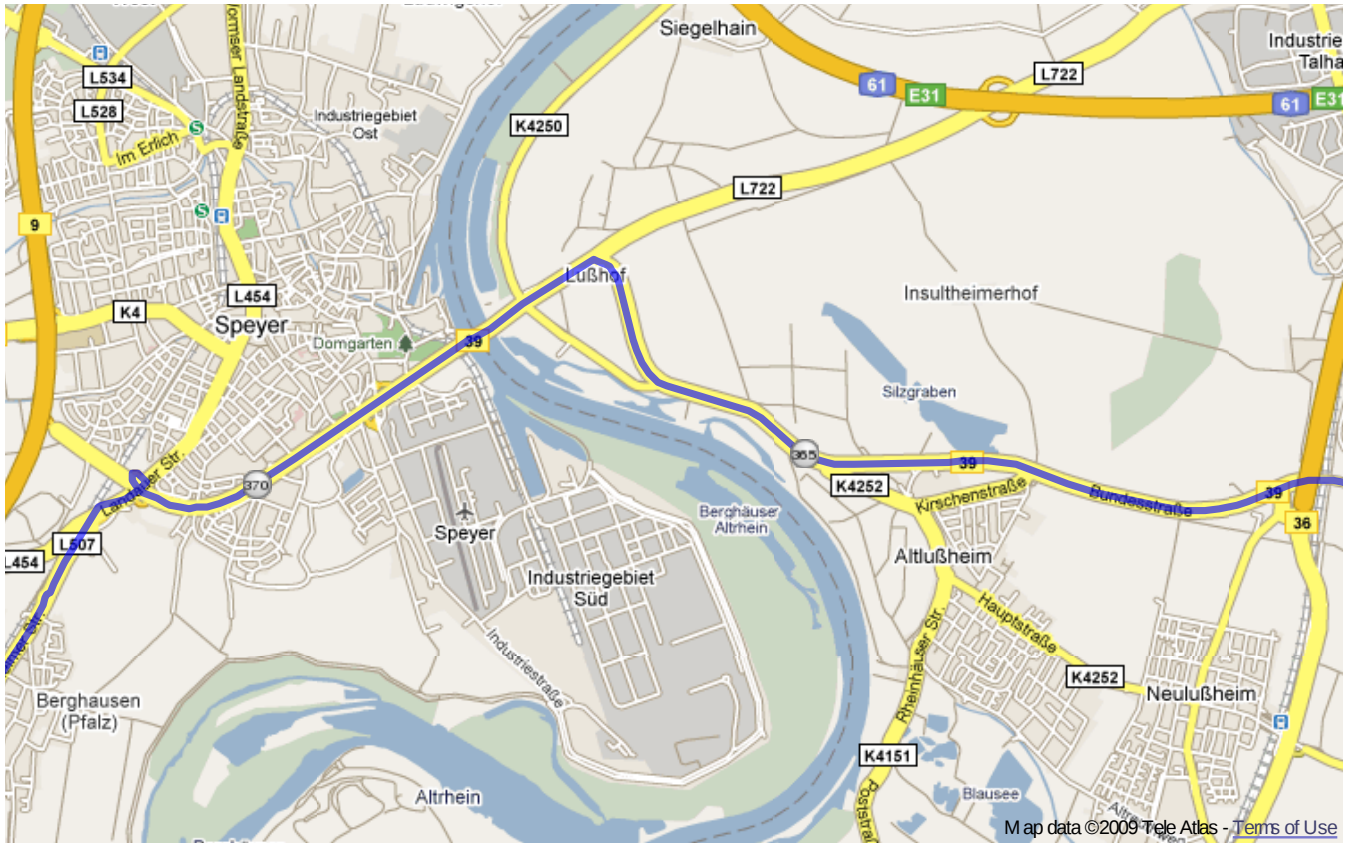

Germany

Distance: 455.0 km

Inclination: Please select inclination

Vertical climb: ca. 1280 m

Surface: Paved

Germany | Detail map page 1

Germany | Detail map page 2

Germany | Detail map page 3

Germany | Detail map page 4

Germany | Detail map page 5

Germany | Detail map page 6

Germany | Detail map page 7

Germany | Detail map page 8

Germany | Detail map page 9

Germany | Detail map page 10

Germany | Detail map page 11

Germany | Detail map page 12

Germany | Detail map page 13

Germany | Detail map page 14

Germany | Detail map page 15

Germany | Detail map page 16

Germany | Detail map page 17

Germany | Detail map page 18

Germany | Detail map page 19

Germany | Detail map page 20

Germany | Detail map page 21

Germany | Detail map page 22

Germany | Detail map page 23