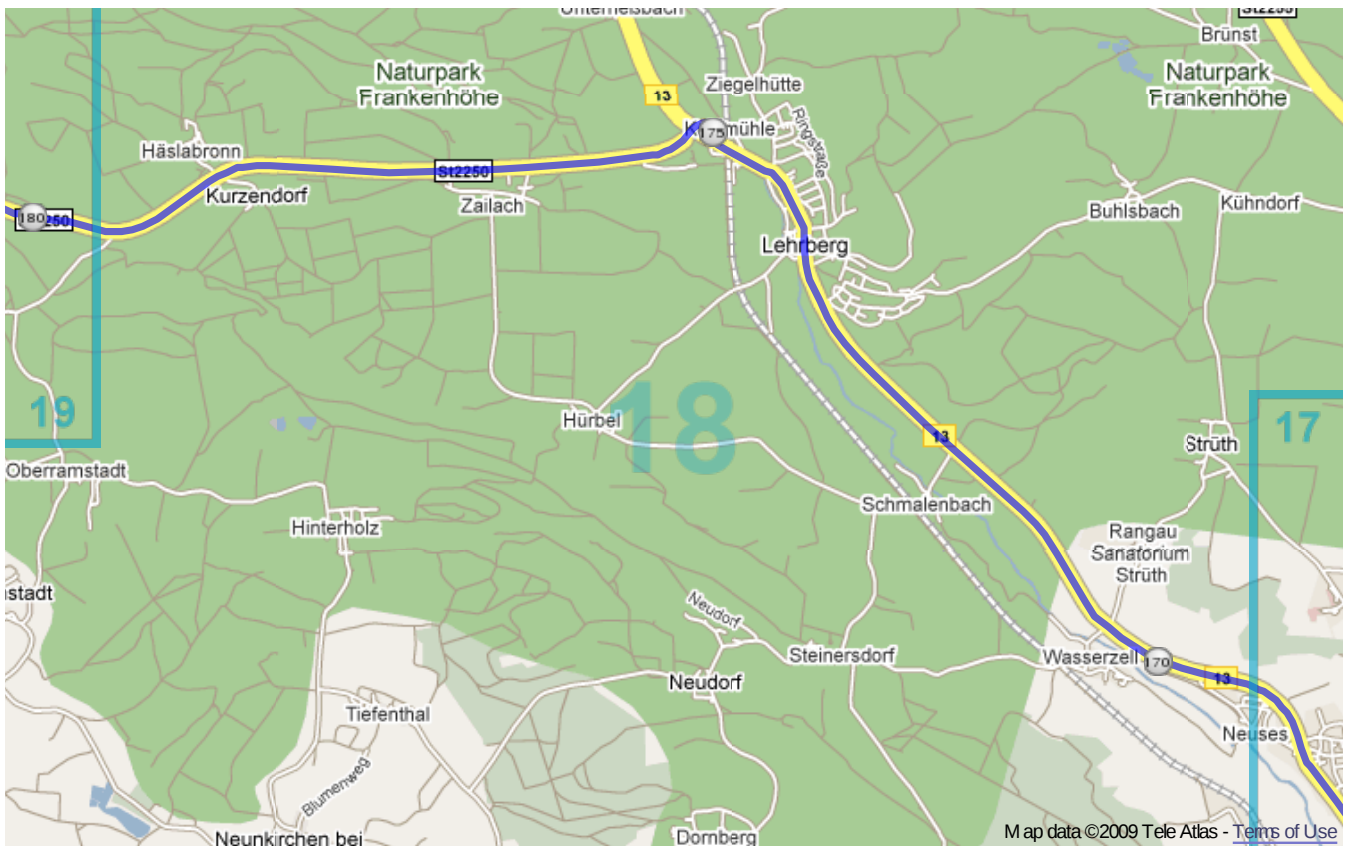

Germany

Distance: 455.0 km

Inclination: Please select inclination

Vertical climb: ca. 1280 m

Surface: Paved

Germany | Detail map page 1

Germany | Detail map page 2

Germany | Detail map page 3

Germany | Detail map page 4

Germany | Detail map page 5

Germany | Detail map page 6

Germany | Detail map page 7

Germany | Detail map page 8

Germany | Detail map page 9

Germany | Detail map page 10

Germany | Detail map page 11

Germany | Detail map page 12

Germany | Detail map page 13

Germany | Detail map page 14

Germany | Detail map page 15

Germany | Detail map page 16

Germany | Detail map page 17

Germany | Detail map page 18

Germany | Detail map page 19

Germany | Detail map page 20

Germany | Detail map page 21

Germany | Detail map page 22

Germany | Detail map page 23