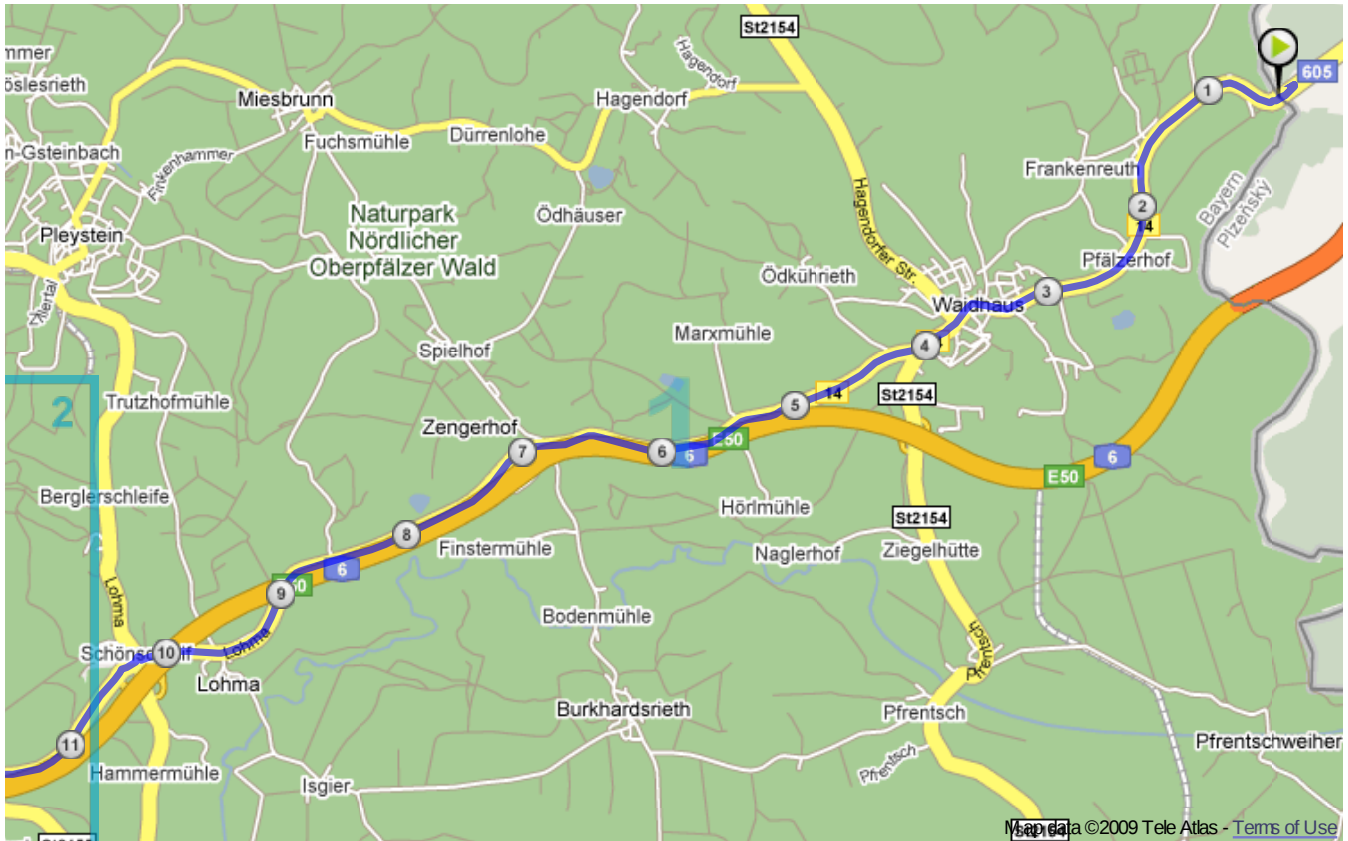

Germany

Distance: 455.0 km

Inclination: Please select inclination

Vertical climb: ca. 1280 m

Surface: Paved

Germany | Detail map page 1

Germany | Detail map page 2

Germany | Detail map page 3

Germany | Detail map page 4

Germany | Detail map page 5

Germany | Detail map page 6

Germany | Detail map page 7

Germany | Detail map page 8

Germany | Detail map page 9

Germany | Detail map page 10

Germany | Detail map page 11

Germany | Detail map page 12

Germany | Detail map page 13

Germany | Detail map page 14

Germany | Detail map page 15

Germany | Detail map page 16

Germany | Detail map page 17

Germany | Detail map page 18

Germany | Detail map page 19

Germany | Detail map page 20

Germany | Detail map page 21

Germany | Detail map page 22

Germany | Detail map page 23