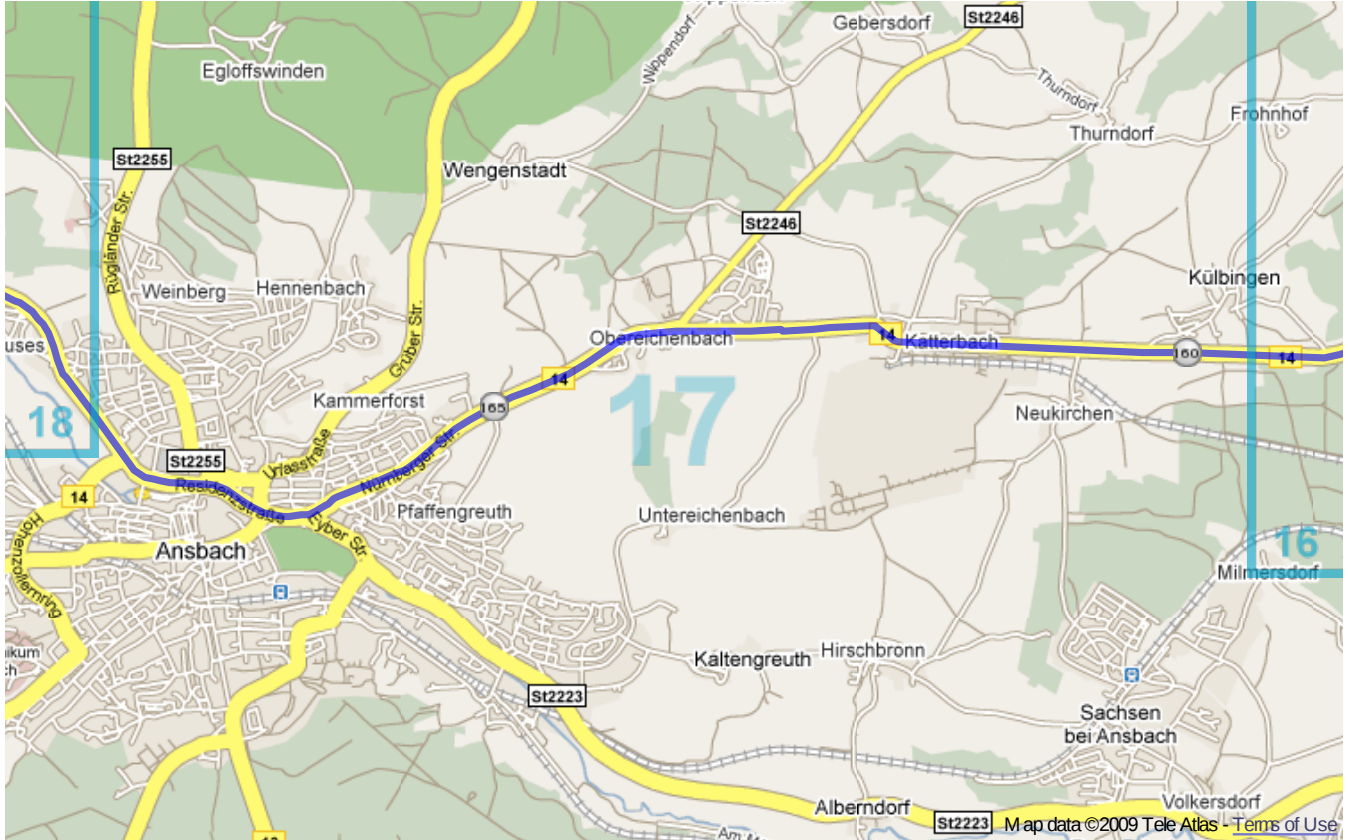

Germany

Distance: 455.0 km

Inclination: Please select inclination

Vertical climb: ca. 1280 m

Surface: Paved

Germany | Detail map page 1

Germany | Detail map page 2

Germany | Detail map page 3

Germany | Detail map page 4

Germany | Detail map page 5

Germany | Detail map page 6

Germany | Detail map page 7

Germany | Detail map page 8

Germany | Detail map page 9

Germany | Detail map page 10

Germany | Detail map page 11

Germany | Detail map page 12

Germany | Detail map page 13

Germany | Detail map page 14

Germany | Detail map page 15

Germany | Detail map page 16

Germany | Detail map page 17

Germany | Detail map page 18

Germany | Detail map page 19

Germany | Detail map page 20

Germany | Detail map page 21

Germany | Detail map page 22

Germany | Detail map page 23