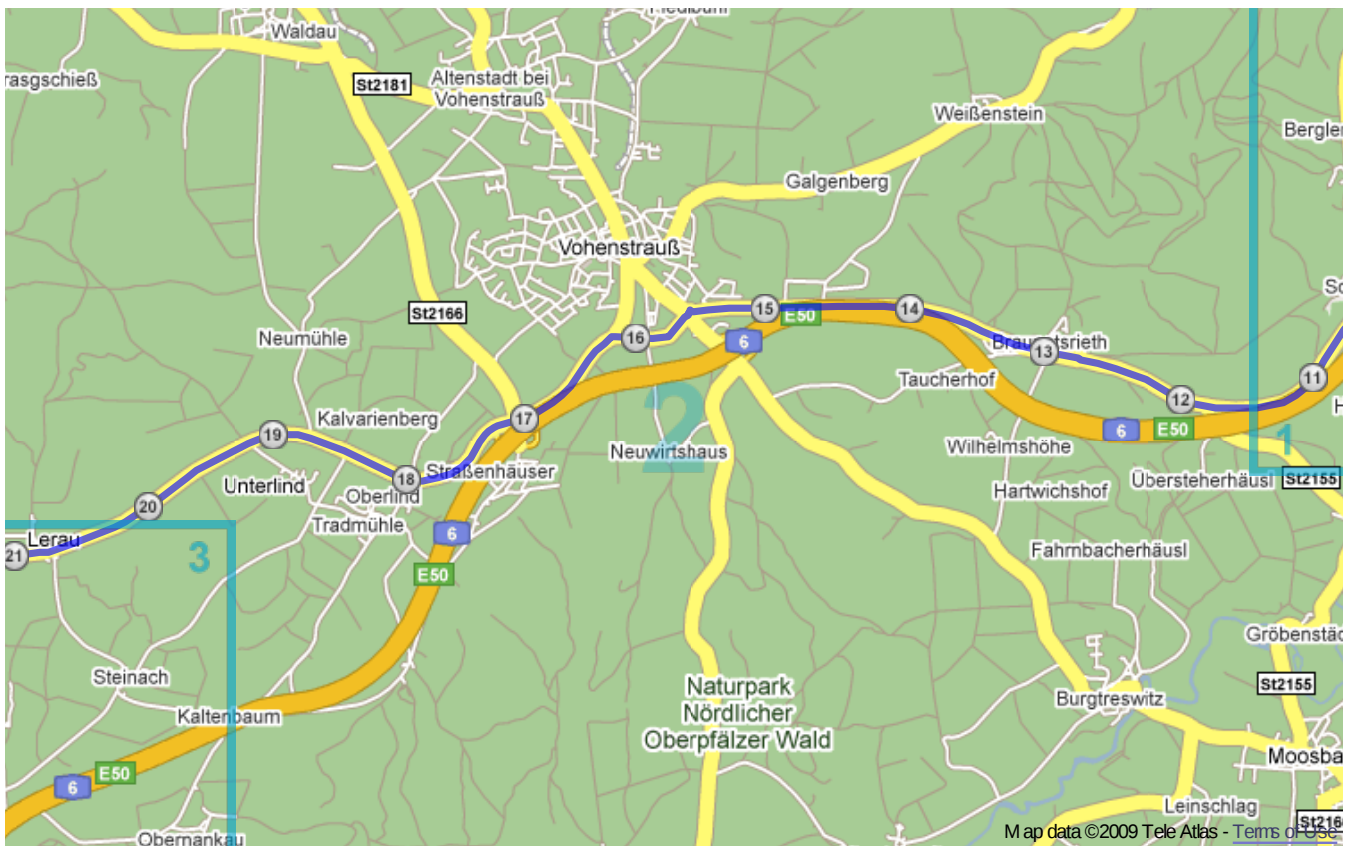

Germany

Distance: 455.0 km

Inclination: Please select inclination

Vertical climb: ca. 1280 m

Surface: Paved

Germany | Detail map page 1

Germany | Detail map page 2

Germany | Detail map page 3

Germany | Detail map page 4

Germany | Detail map page 5

Germany | Detail map page 6

Germany | Detail map page 7

Germany | Detail map page 8

Germany | Detail map page 9

Germany | Detail map page 10

Germany | Detail map page 11

Germany | Detail map page 12

Germany | Detail map page 13

Germany | Detail map page 14

Germany | Detail map page 15

Germany | Detail map page 16

Germany | Detail map page 17

Germany | Detail map page 18

Germany | Detail map page 19

Germany | Detail map page 20

Germany | Detail map page 21

Germany | Detail map page 22

Germany | Detail map page 23