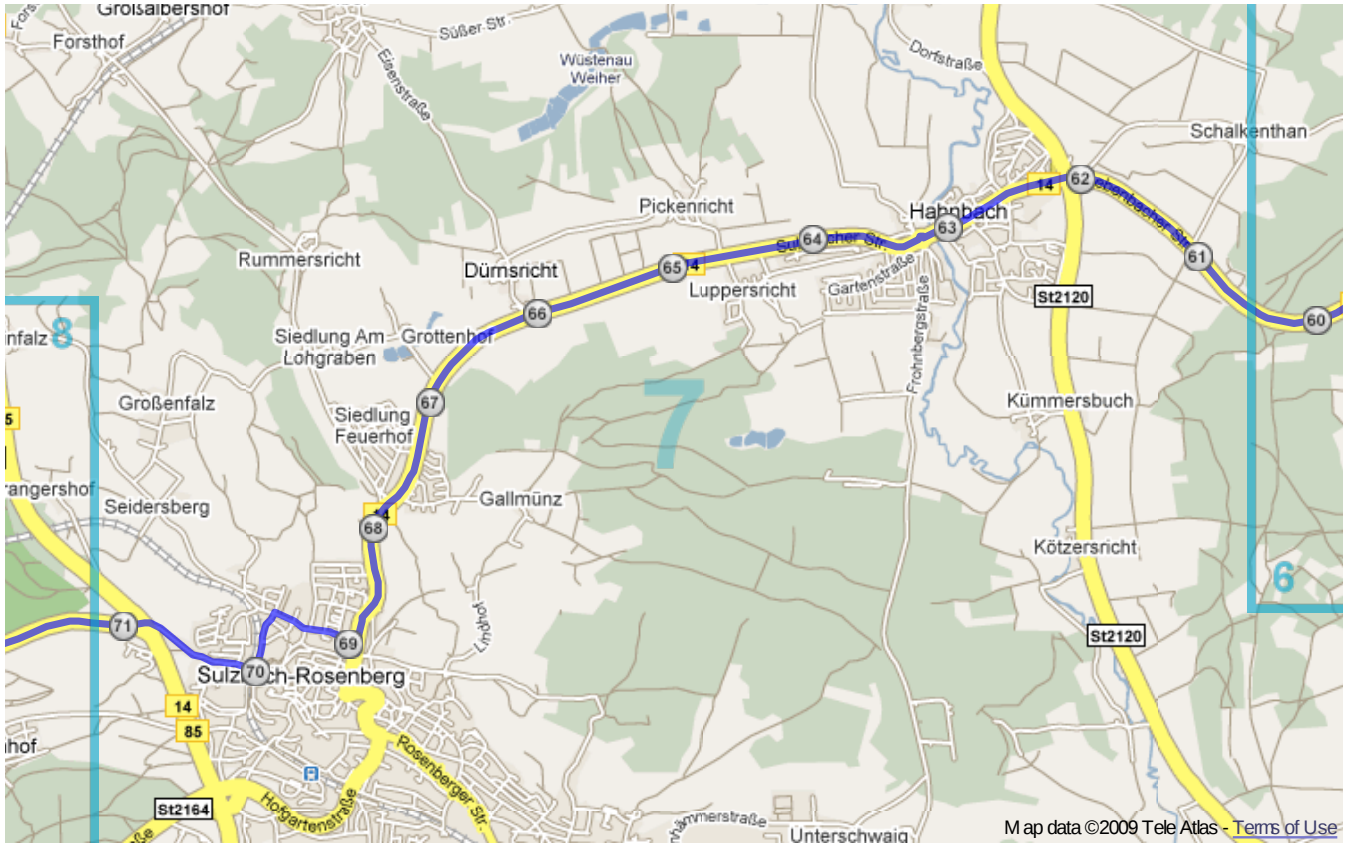

Germany

Distance: 455.0 km

Inclination: Please select inclination

Vertical climb: ca. 1280 m

Surface: Paved

Germany | Detail map page 1

Germany | Detail map page 2

Germany | Detail map page 3

Germany | Detail map page 4

Germany | Detail map page 5

Germany | Detail map page 6

Germany | Detail map page 7

Germany | Detail map page 8

Germany | Detail map page 9

Germany | Detail map page 10

Germany | Detail map page 11

Germany | Detail map page 12

Germany | Detail map page 13

Germany | Detail map page 14

Germany | Detail map page 15

Germany | Detail map page 16

Germany | Detail map page 17

Germany | Detail map page 18

Germany | Detail map page 19

Germany | Detail map page 20

Germany | Detail map page 21

Germany | Detail map page 22

Germany | Detail map page 23