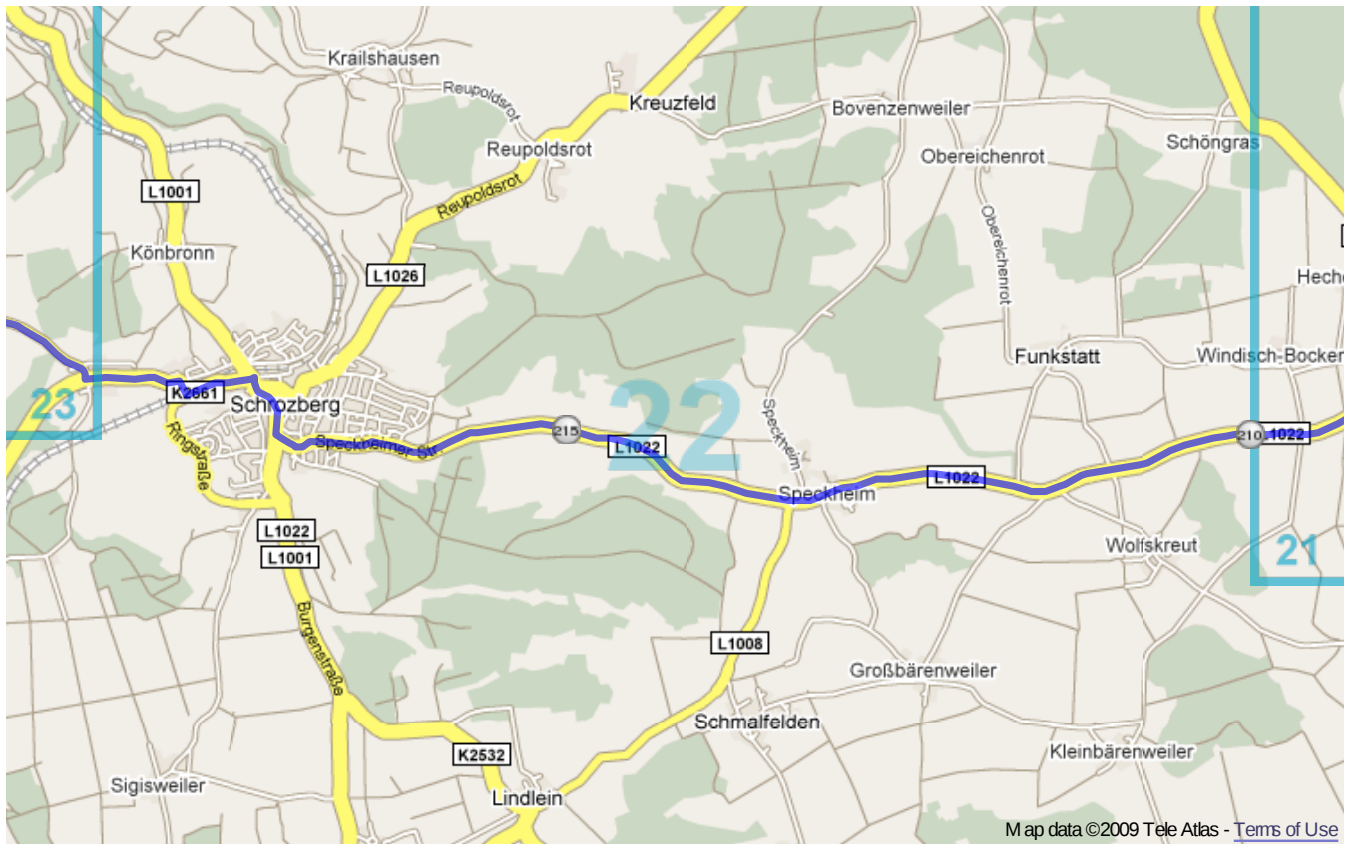

Germany

Distance: 455.0 km

Inclination: Please select inclination

Vertical climb: ca. 1280 m

Surface: Paved

Germany | Detail map page 1

Germany | Detail map page 2

Germany | Detail map page 3

Germany | Detail map page 4

Germany | Detail map page 5

Germany | Detail map page 6

Germany | Detail map page 7

Germany | Detail map page 8

Germany | Detail map page 9

Germany | Detail map page 10

Germany | Detail map page 11

Germany | Detail map page 12

Germany | Detail map page 13

Germany | Detail map page 14

Germany | Detail map page 15

Germany | Detail map page 16

Germany | Detail map page 17

Germany | Detail map page 18

Germany | Detail map page 19

Germany | Detail map page 20

Germany | Detail map page 21

Germany | Detail map page 22

Germany | Detail map page 23