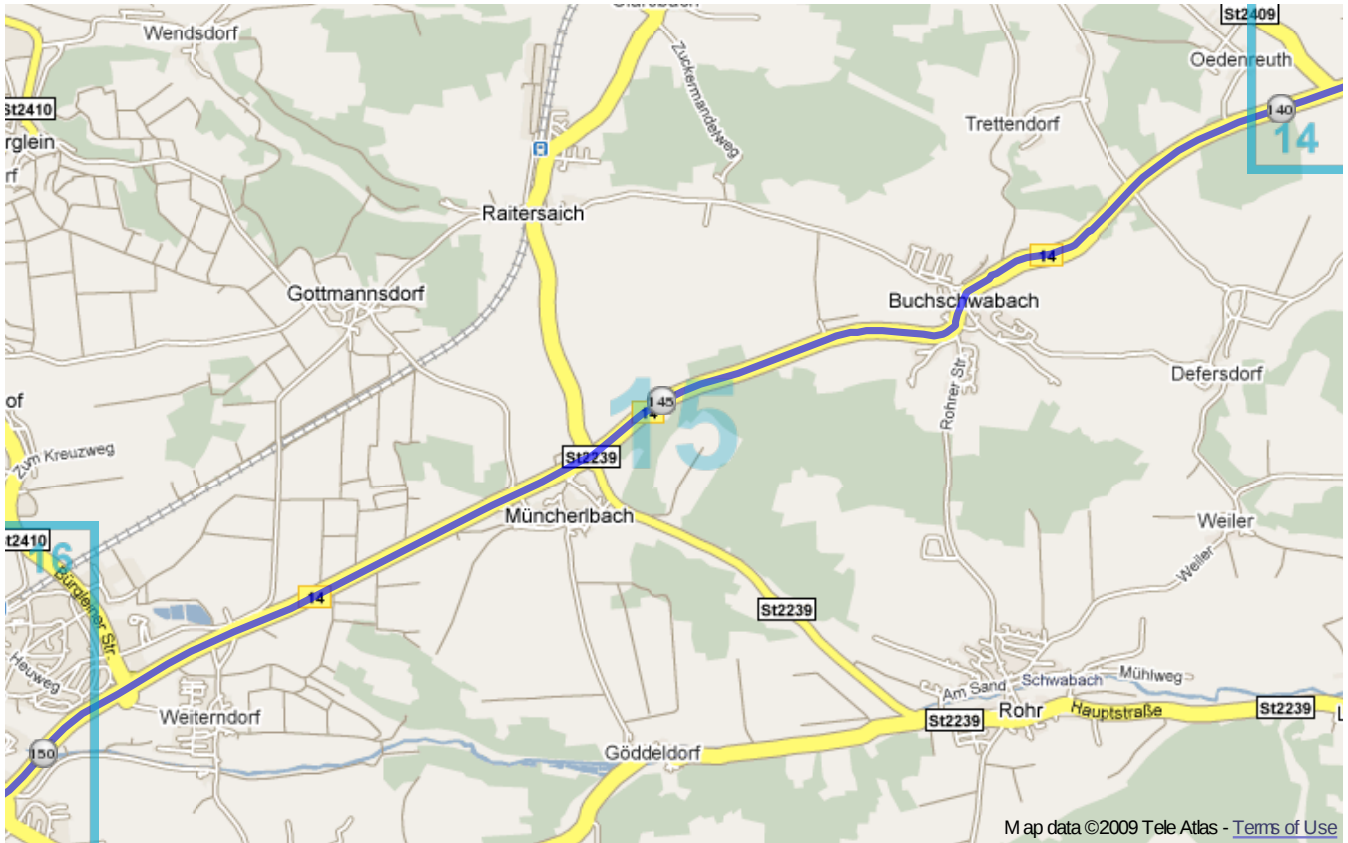

Germany

Distance: 455.0 km

Inclination: Please select inclination

Vertical climb: ca. 1280 m

Surface: Paved

Germany | Detail map page 1

Germany | Detail map page 2

Germany | Detail map page 3

Germany | Detail map page 4

Germany | Detail map page 5

Germany | Detail map page 6

Germany | Detail map page 7

Germany | Detail map page 8

Germany | Detail map page 9

Germany | Detail map page 10

Germany | Detail map page 11

Germany | Detail map page 12

Germany | Detail map page 13

Germany | Detail map page 14

Germany | Detail map page 15

Germany | Detail map page 16

Germany | Detail map page 17

Germany | Detail map page 18

Germany | Detail map page 19

Germany | Detail map page 20

Germany | Detail map page 21

Germany | Detail map page 22

Germany | Detail map page 23