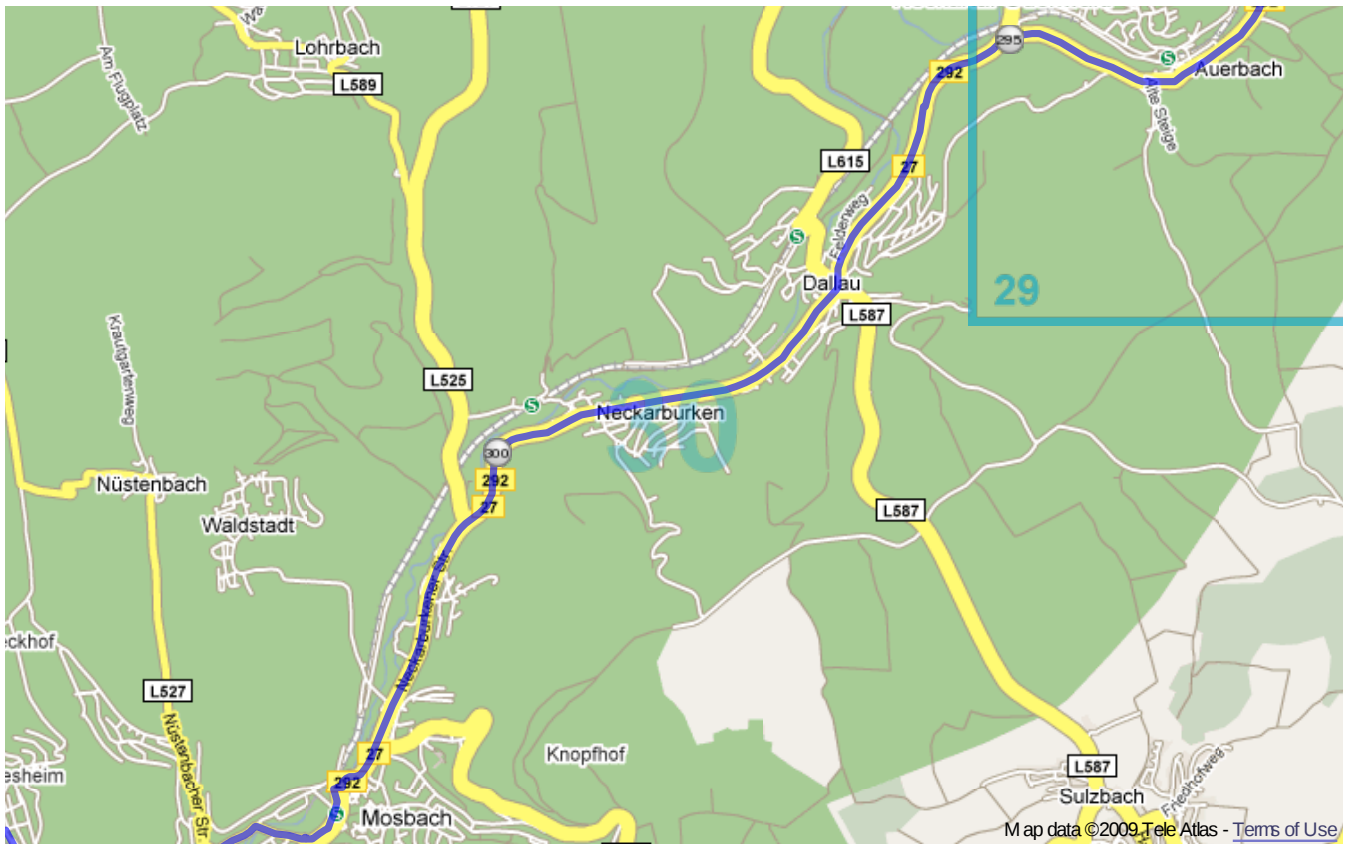

Germany

Distance: 455.0 km

Inclination: Please select inclination

Vertical climb: ca. 1280 m

Surface: Paved

Germany | Detail map page 1

Germany | Detail map page 2

Germany | Detail map page 3

Germany | Detail map page 4

Germany | Detail map page 5

Germany | Detail map page 6

Germany | Detail map page 7

Germany | Detail map page 8

Germany | Detail map page 9

Germany | Detail map page 10

Germany | Detail map page 11

Germany | Detail map page 12

Germany | Detail map page 13

Germany | Detail map page 14

Germany | Detail map page 15

Germany | Detail map page 16

Germany | Detail map page 17

Germany | Detail map page 18

Germany | Detail map page 19

Germany | Detail map page 20

Germany | Detail map page 21

Germany | Detail map page 22

Germany | Detail map page 23