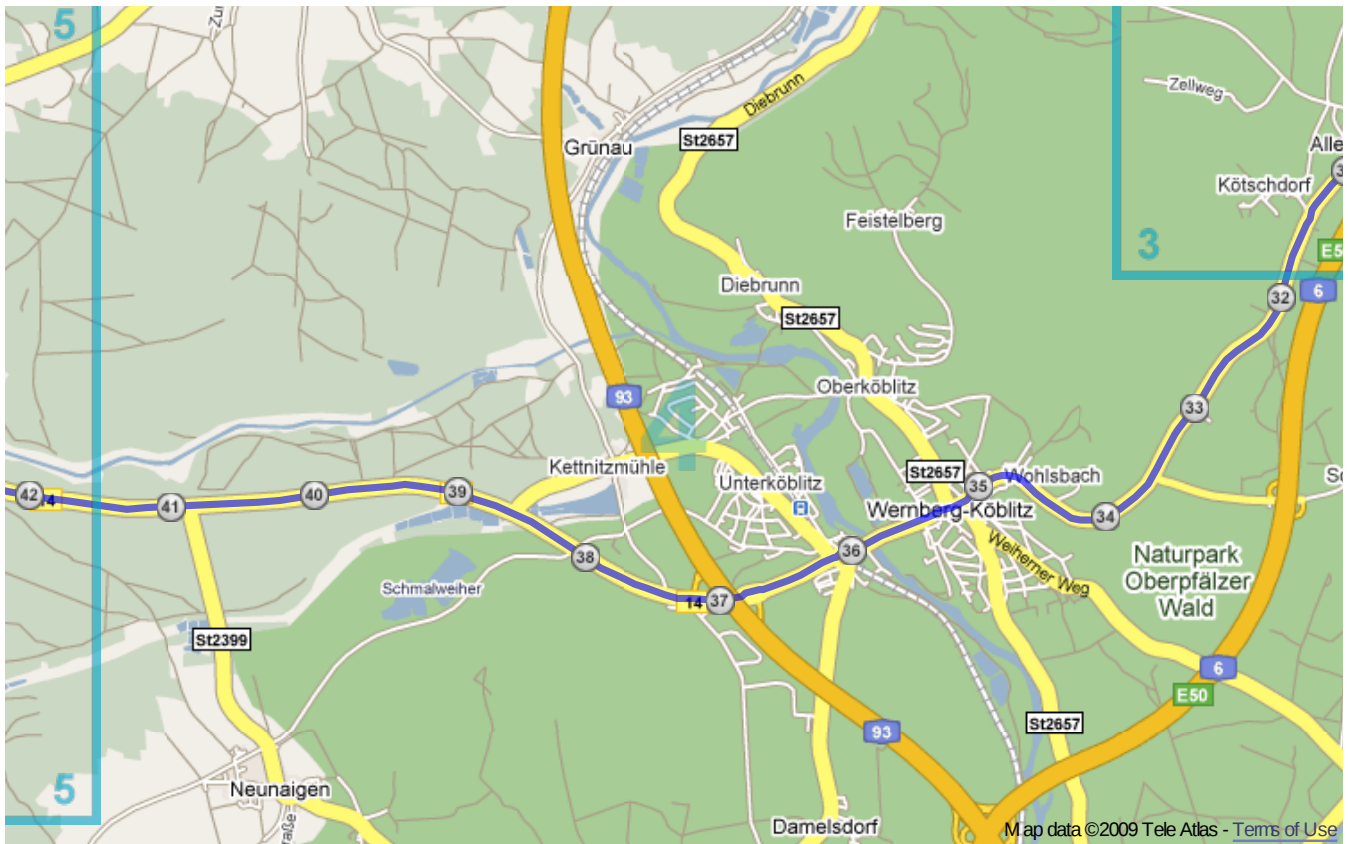

Germany

Distance: 455.0 km

Inclination: Please select inclination

Vertical climb: ca. 1280 m

Surface: Paved

Germany | Detail map page 1

Germany | Detail map page 2

Germany | Detail map page 3

Germany | Detail map page 4

Germany | Detail map page 5

Germany | Detail map page 6

Germany | Detail map page 7

Germany | Detail map page 8

Germany | Detail map page 9

Germany | Detail map page 10

Germany | Detail map page 11

Germany | Detail map page 12

Germany | Detail map page 13

Germany | Detail map page 14

Germany | Detail map page 15

Germany | Detail map page 16

Germany | Detail map page 17

Germany | Detail map page 18

Germany | Detail map page 19

Germany | Detail map page 20

Germany | Detail map page 21

Germany | Detail map page 22

Germany | Detail map page 23