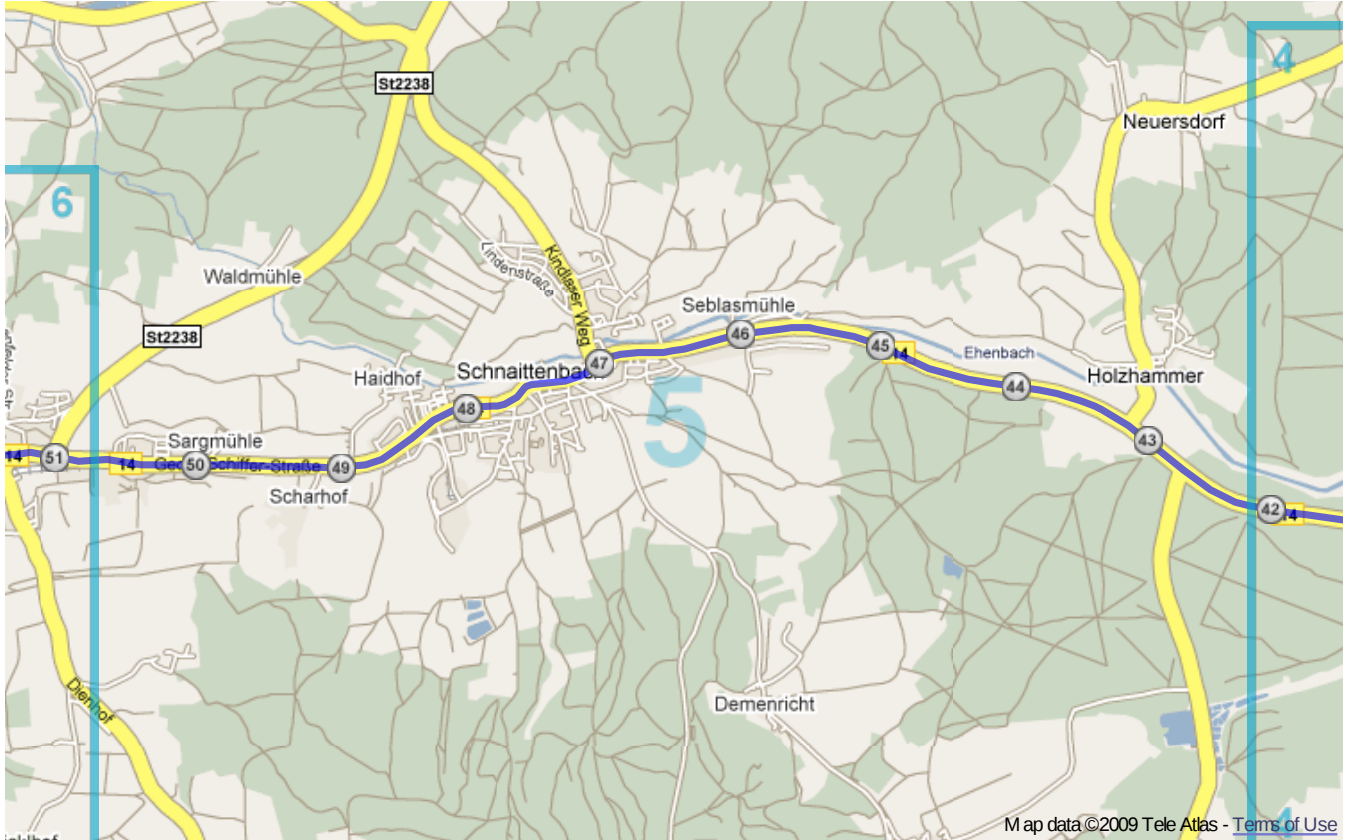

Germany

Distance: 455.0 km

Inclination: Please select inclination

Vertical climb: ca. 1280 m

Surface: Paved

Germany | Detail map page 1

Germany | Detail map page 2

Germany | Detail map page 3

Germany | Detail map page 4

Germany | Detail map page 5

Germany | Detail map page 6

Germany | Detail map page 7

Germany | Detail map page 8

Germany | Detail map page 9

Germany | Detail map page 10

Germany | Detail map page 11

Germany | Detail map page 12

Germany | Detail map page 13

Germany | Detail map page 14

Germany | Detail map page 15

Germany | Detail map page 16

Germany | Detail map page 17

Germany | Detail map page 18

Germany | Detail map page 19

Germany | Detail map page 20

Germany | Detail map page 21

Germany | Detail map page 22

Germany | Detail map page 23