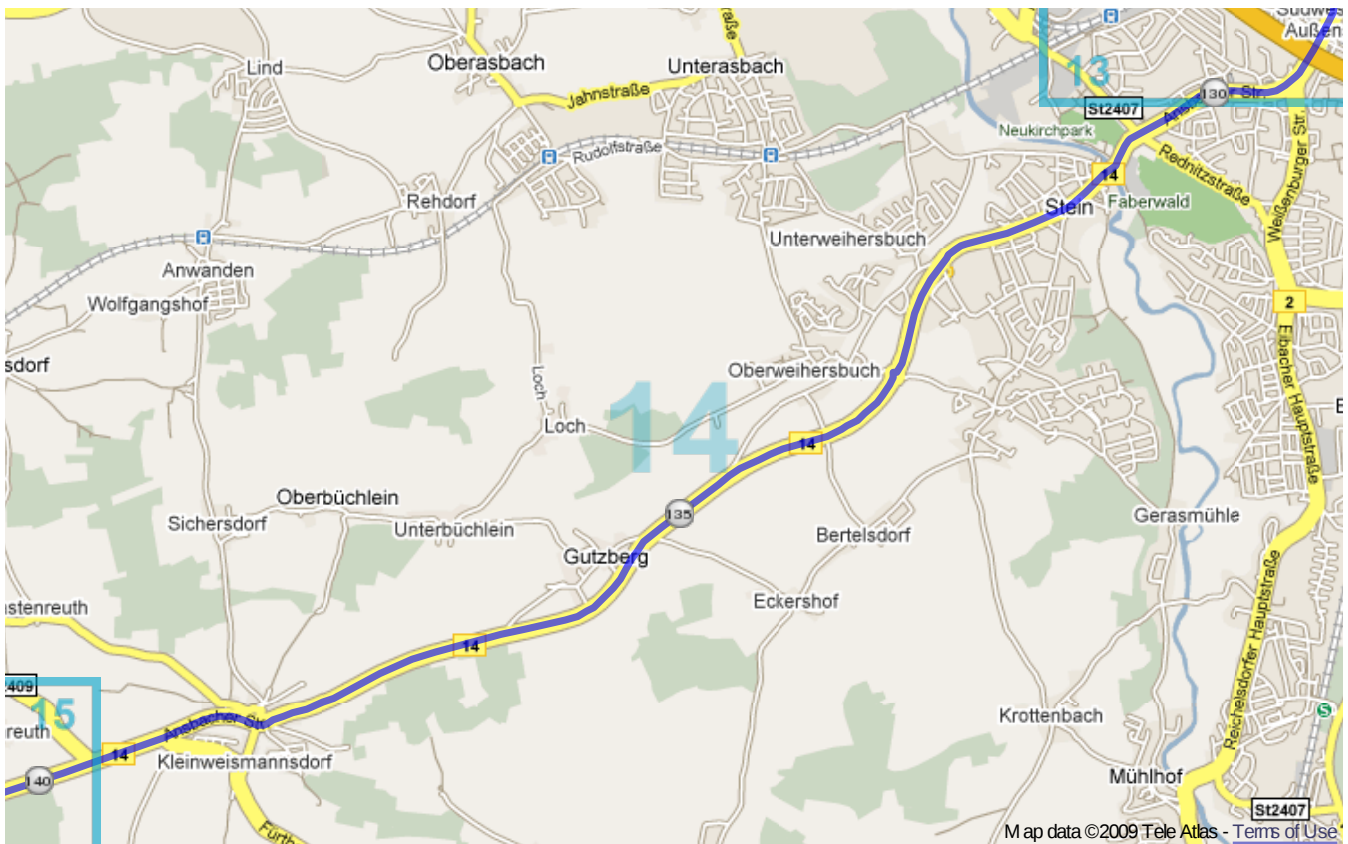

Germany

Distance: 455.0 km

Inclination: Please select inclination

Vertical climb: ca. 1280 m

Surface: Paved

Germany | Detail map page 1

Germany | Detail map page 2

Germany | Detail map page 3

Germany | Detail map page 4

Germany | Detail map page 5

Germany | Detail map page 6

Germany | Detail map page 7

Germany | Detail map page 8

Germany | Detail map page 9

Germany | Detail map page 10

Germany | Detail map page 11

Germany | Detail map page 12

Germany | Detail map page 13

Germany | Detail map page 14

Germany | Detail map page 15

Germany | Detail map page 16

Germany | Detail map page 17

Germany | Detail map page 18

Germany | Detail map page 19

Germany | Detail map page 20

Germany | Detail map page 21

Germany | Detail map page 22

Germany | Detail map page 23