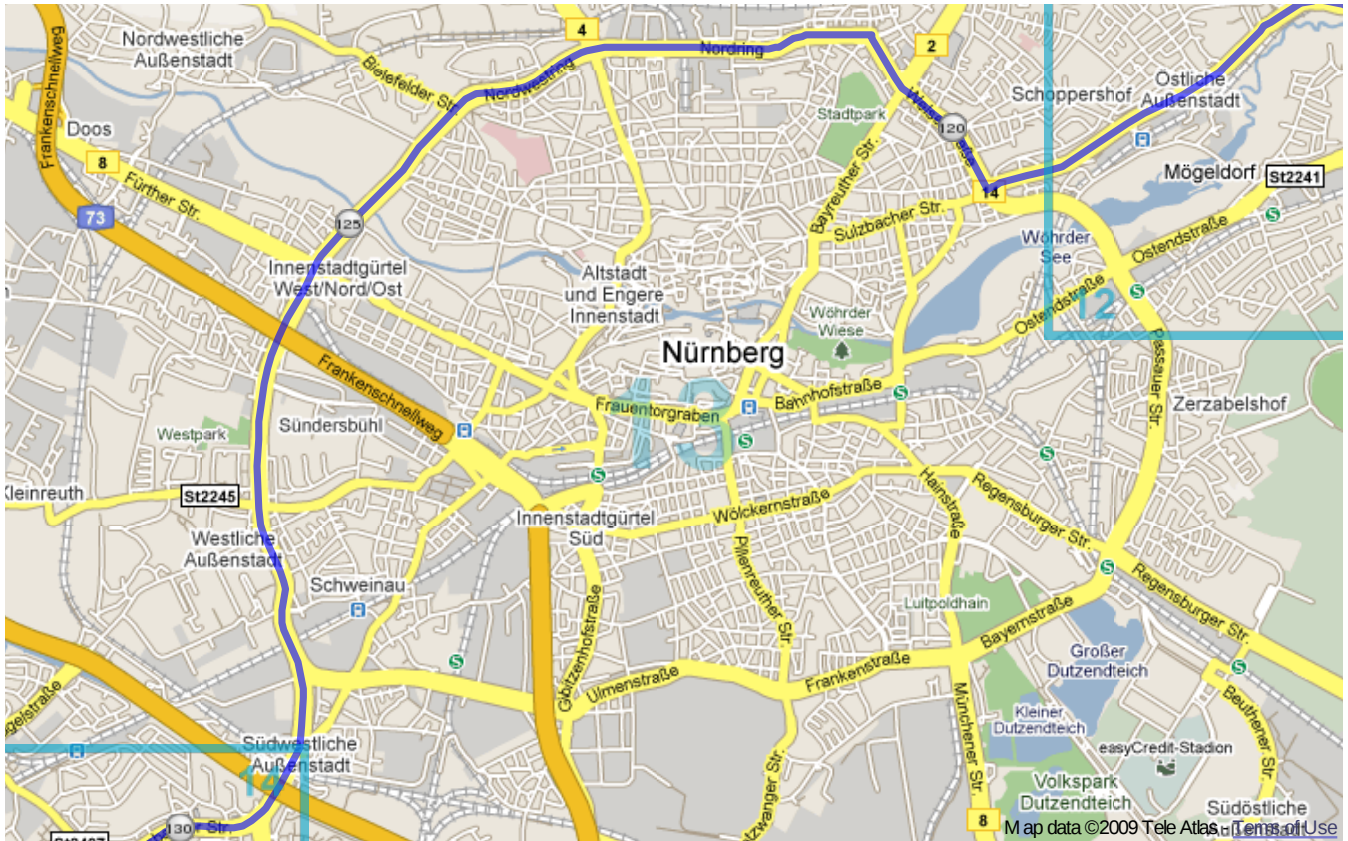

Germany

Distance: 455.0 km

Inclination: Please select inclination

Vertical climb: ca. 1280 m

Surface: Paved

Germany | Detail map page 1

Germany | Detail map page 2

Germany | Detail map page 3

Germany | Detail map page 4

Germany | Detail map page 5

Germany | Detail map page 6

Germany | Detail map page 7

Germany | Detail map page 8

Germany | Detail map page 9

Germany | Detail map page 10

Germany | Detail map page 11

Germany | Detail map page 12

Germany | Detail map page 13

Germany | Detail map page 14

Germany | Detail map page 15

Germany | Detail map page 16

Germany | Detail map page 17

Germany | Detail map page 18

Germany | Detail map page 19

Germany | Detail map page 20

Germany | Detail map page 21

Germany | Detail map page 22

Germany | Detail map page 23