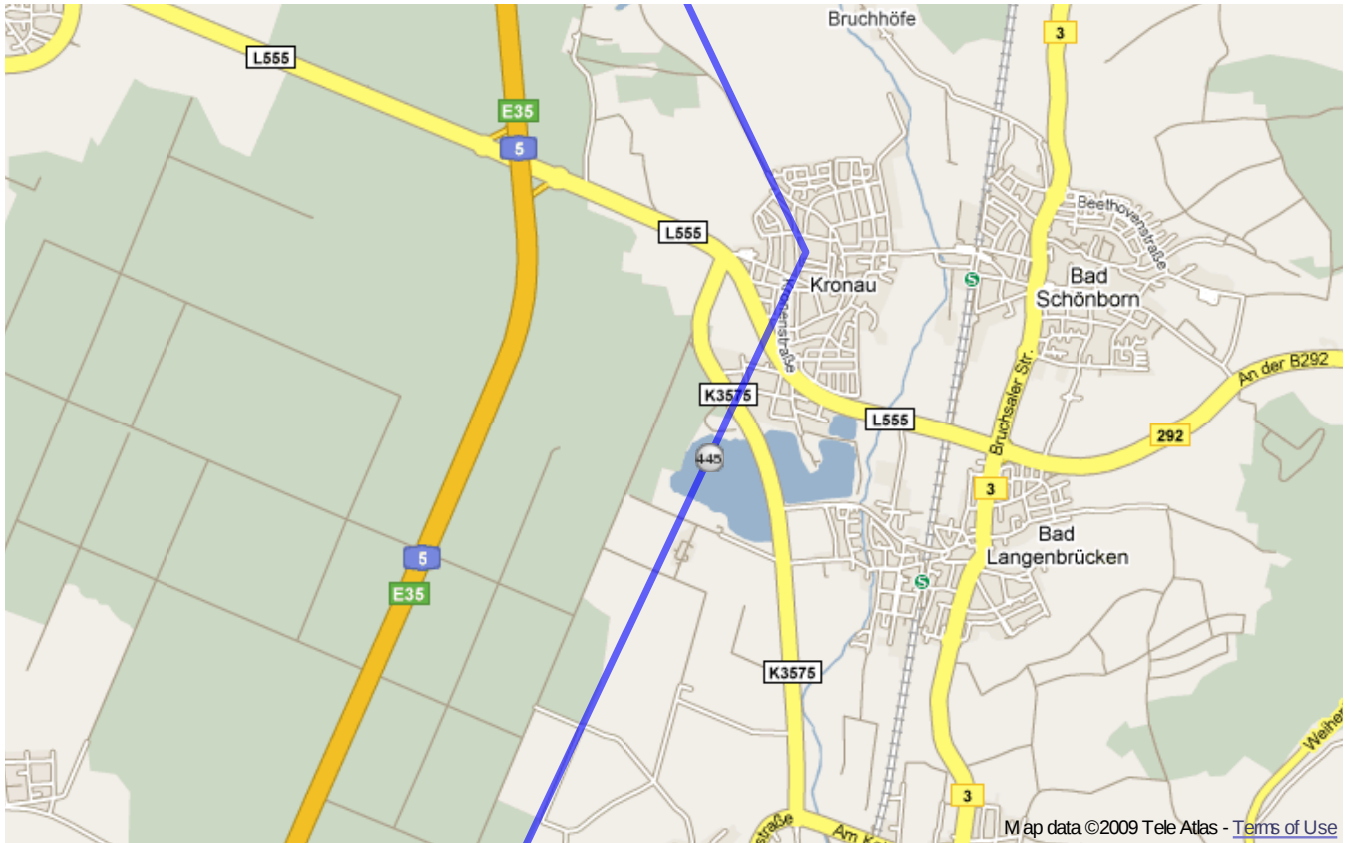

Paneuropa radweg (Germany) | Detail map page 24