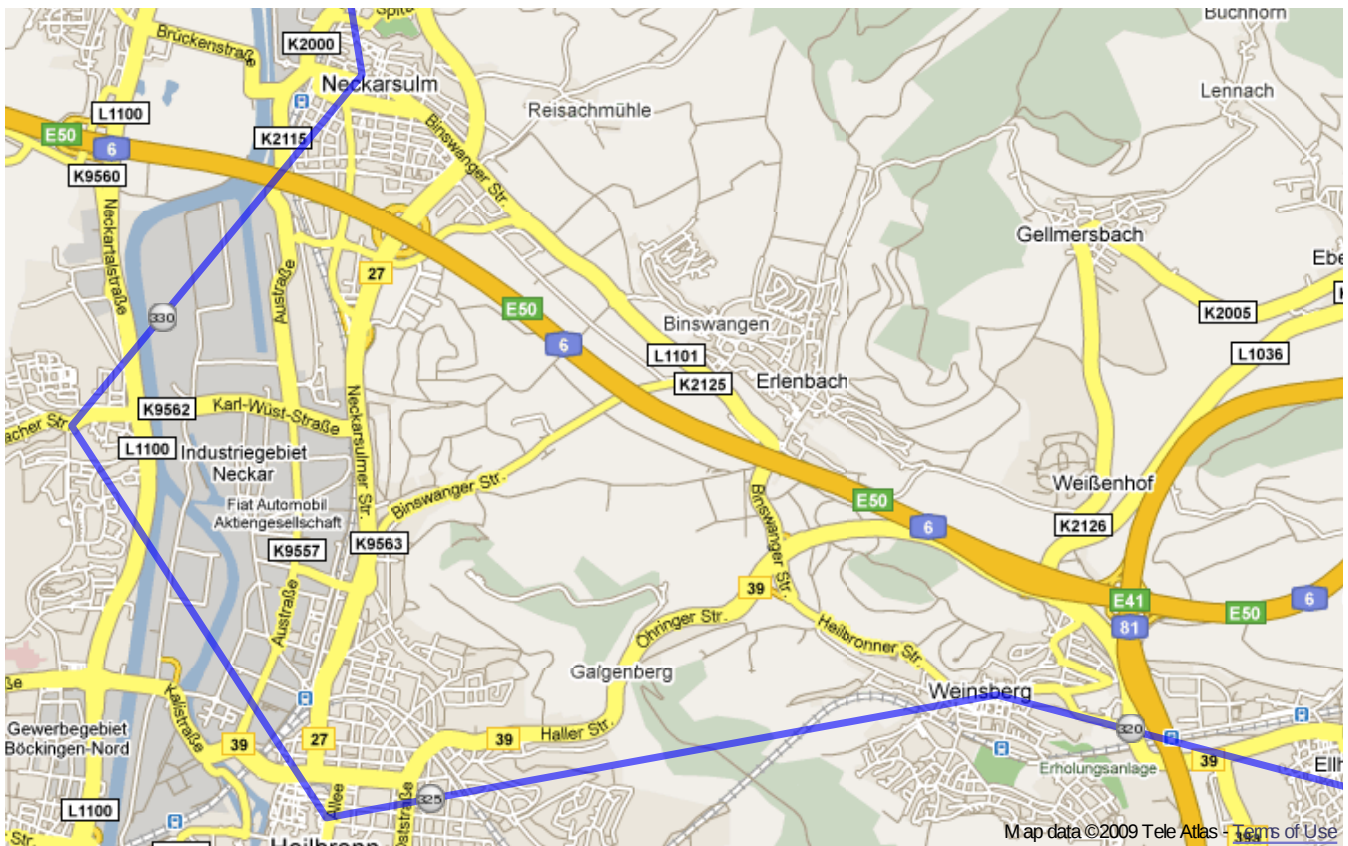

# Paneuropa radweg (Germany)

From Železná to Kehl.

**Warning:** this route **do not copies** Paneuropa radweg precisely, but only traces most important cities and villages on the route. So that it's only **orientational** map. Trust german top-quality bikeroutes, they will guide you through.

Paneuropa radweg (Germany) | Detail map page 3

Paneuropa radweg (Germany) | Detail map page 4

Paneuropa radweg (Germany) | Detail map page 5

Paneuropa radweg (Germany) | Detail map page 6

Paneuropa radweg (Germany) | Detail map page 7

Paneuropa radweg (Germany) | Detail map page 8

Paneuropa radweg (Germany) | Detail map page 9

Paneuropa radweg (Germany) | Detail map page 10

Paneuropa radweg (Germany) | Detail map page 11

Paneuropa radweg (Germany) | Detail map page 12

Paneuropa radweg (Germany) | Detail map page 13

Paneuroparadweg (Germany) | Detail map page 14

Paneuropa radweg (Germany) | Detail map page 15

Paneuropa radweg (Germany) | Detail map page 16

Paneuroparadweg (Germany)| Detail map page 17