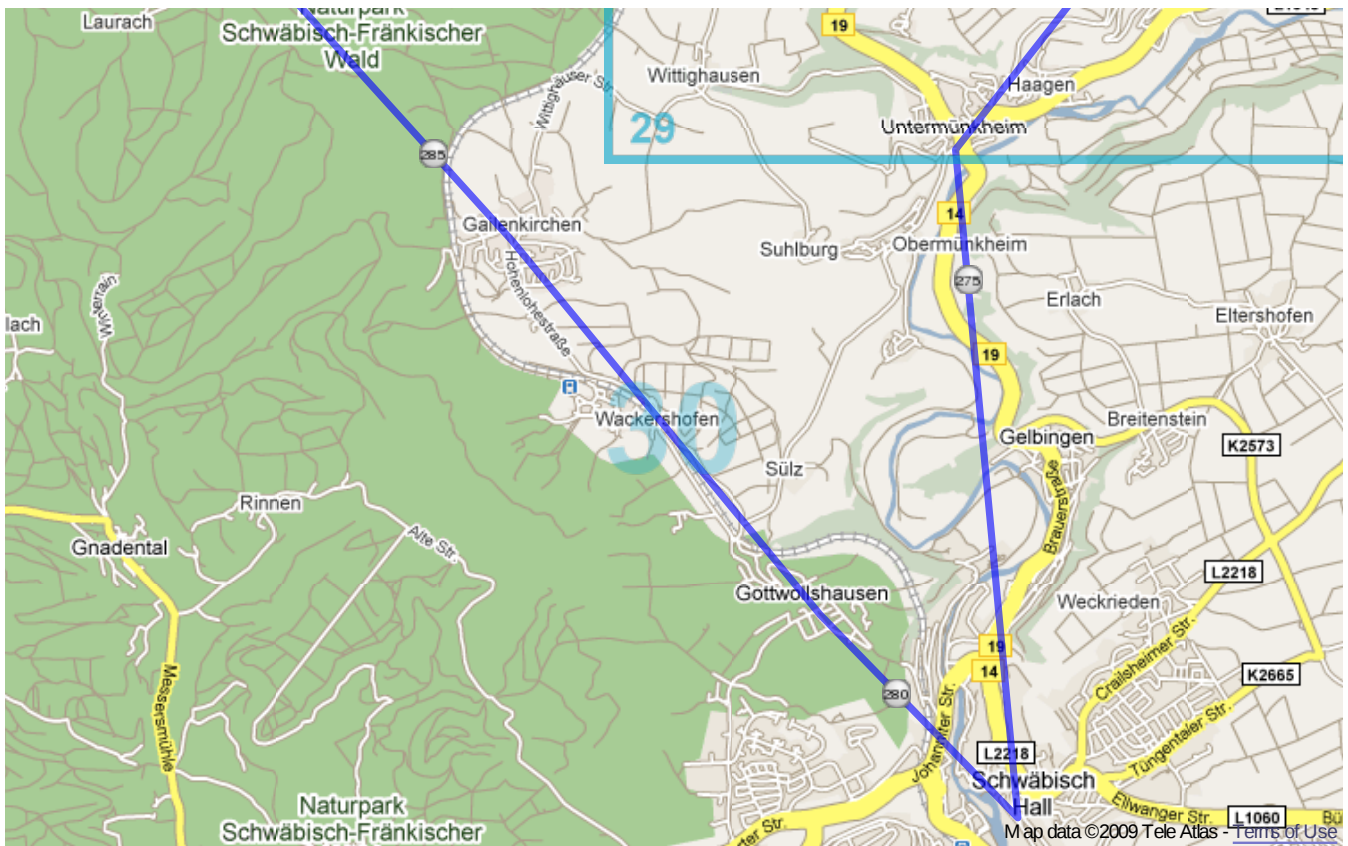

# Paneuropa radweg (Germany)

From Železná to Kehl.

**Warning:** this route **do not copies** Paneuropa radweg precisely, but only traces most important cities and villages on the route. So that it's only **orientational** map. Trust german top-quality bikeroutes, they will guide you through.

Paneuropa radweg (Germany) | Detail map page 8

Paneuropa radweg (Germany) | Detail map page 9

Paneuropa radweg (Germany) | Detail map page 10

Paneuropa radweg (Germany) | Detail map page 11

Paneuropa radweg (Germany) | Detail map page 12

Paneuropa radweg (Germany) | Detail map page 13

Paneuroparadweg (Germany) | Detail map page 14

Paneuropa radweg (Germany) | Detail map page 15

Paneuropa radweg (Germany) | Detail map page 16

Paneuroparadweg (Germany)| Detail map page 17

Paneuroparadweg (Germany) | Detail map page 18

Paneuropa radweg (Germany) | Detail map page 19

Paneuropa radweg (Germany) | Detail map page 20

Paneuropa radweg (Germany) | Detail map page 21

Paneuropa radweg (Germany) | Detail map page 22