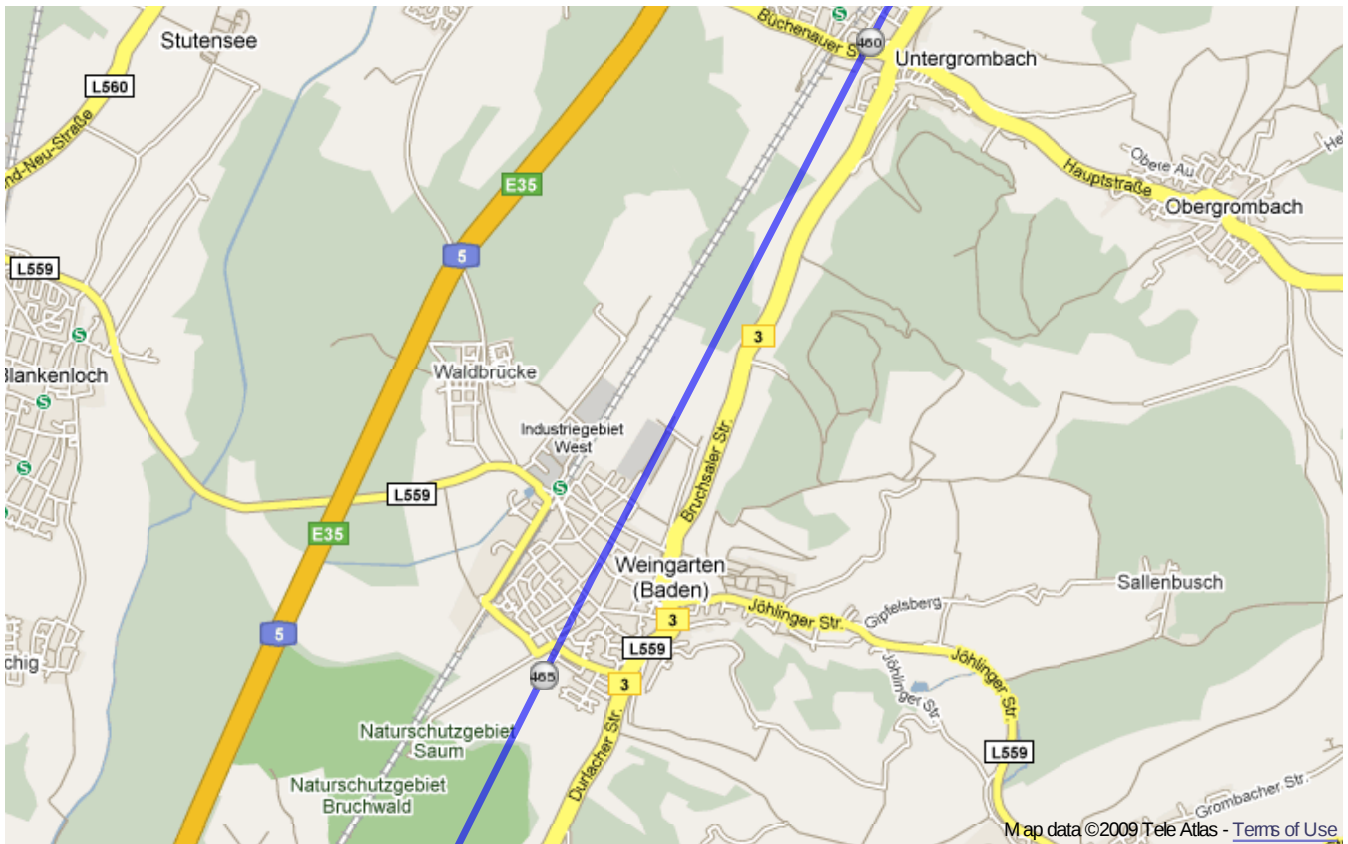

# Paneuropa radweg (Germany)

From Železná to Kehl.

**Warning:** this route **do not copies** Paneuropa radweg precisely, but only traces most important cities and villages on the route. So that it's only **orientational** map. Trust german top-quality bikeroutes, they will guide you through.

Paneuropa radweg (Germany) | Detail map page 23

Paneuropa radweg (Germany) | Detail map page 24

Paneuropa radweg (Germany) | Detail map page 25

Paneuropa radweg (Germany) | Detail map page 26

Paneuropa radweg (Germany) | Detail map page 27

Paneuropa radweg (Germany) | Detail map page 28

Paneuroparadweg (Germany) | Detail map page 29

Paneuropa radweg (Germany) | Detail map page 30