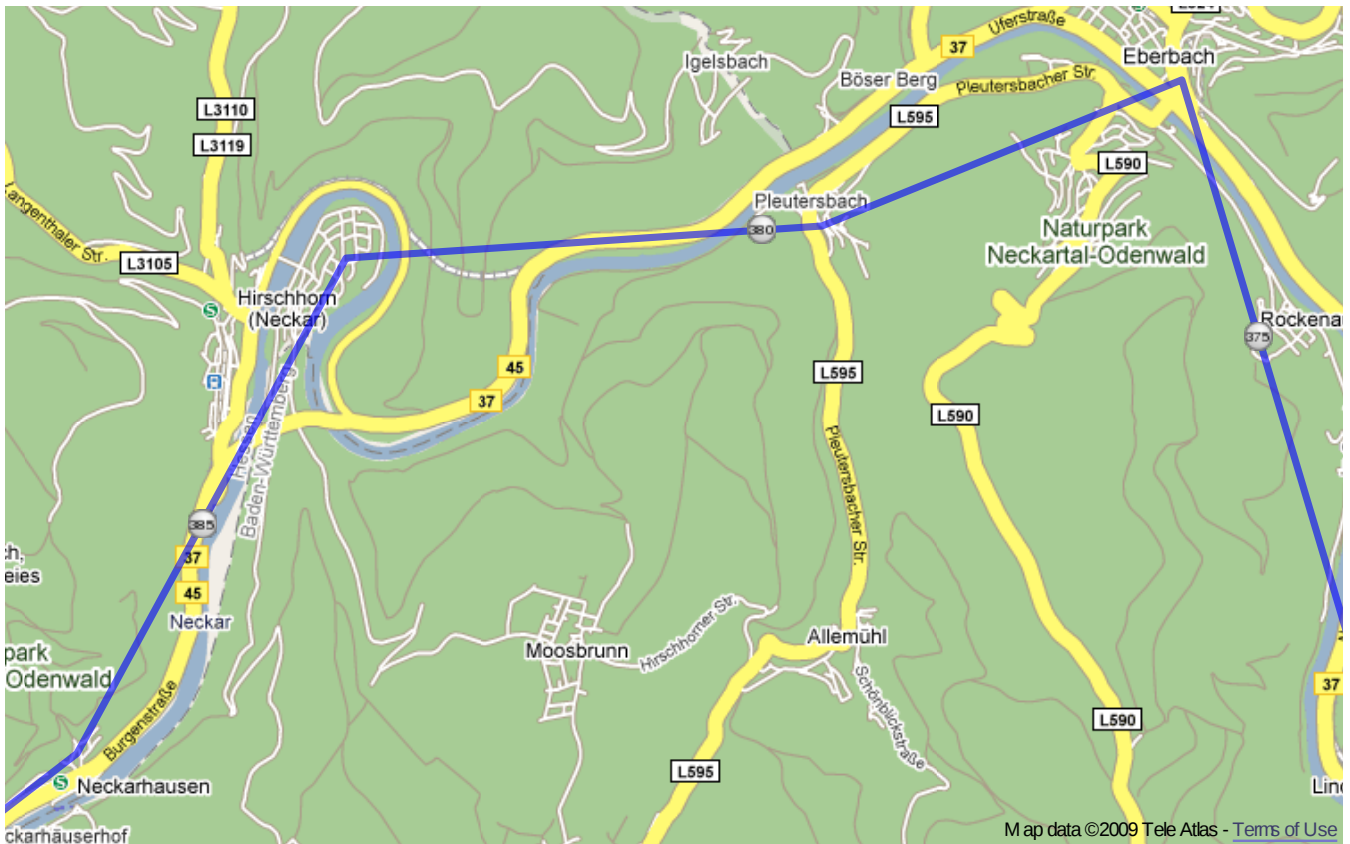

# Paneuropa radweg (Germany)

From Železná to Kehl.

**Warning:** this route **do not copies** Paneuropa radweg precisely, but only traces most important cities and villages on the route. So that it's only **orientational** map. Trust german top-quality bikeroutes, they will guide you through.

Paneuroparadweg (Germany) | Detail map page 18

Paneuropa radweg (Germany) | Detail map page 19

Paneuropa radweg (Germany) | Detail map page 20

Paneuropa radweg (Germany) | Detail map page 21

Paneuropa radweg (Germany) | Detail map page 22