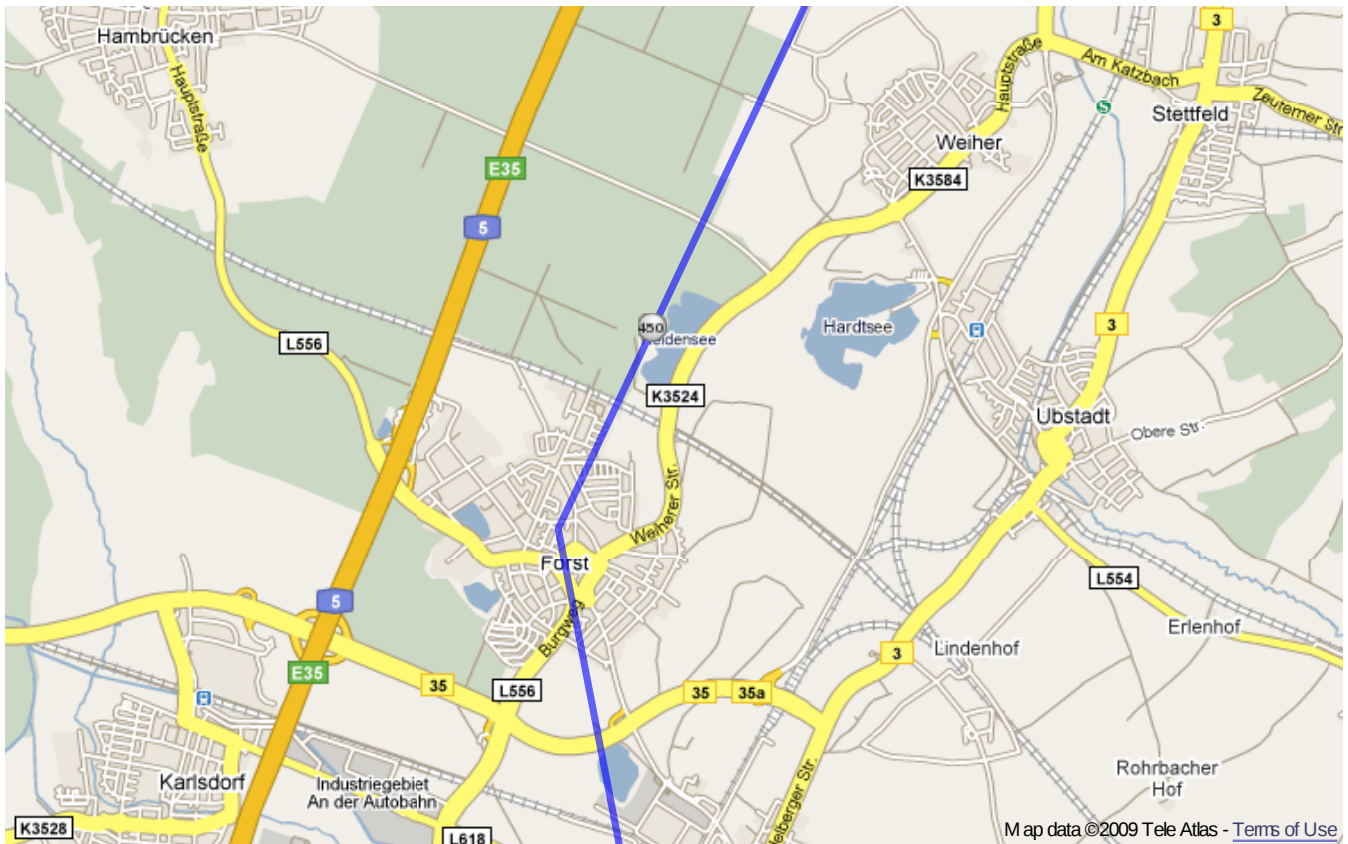

Paneuropa radweg (Germany) | Detail map page 24