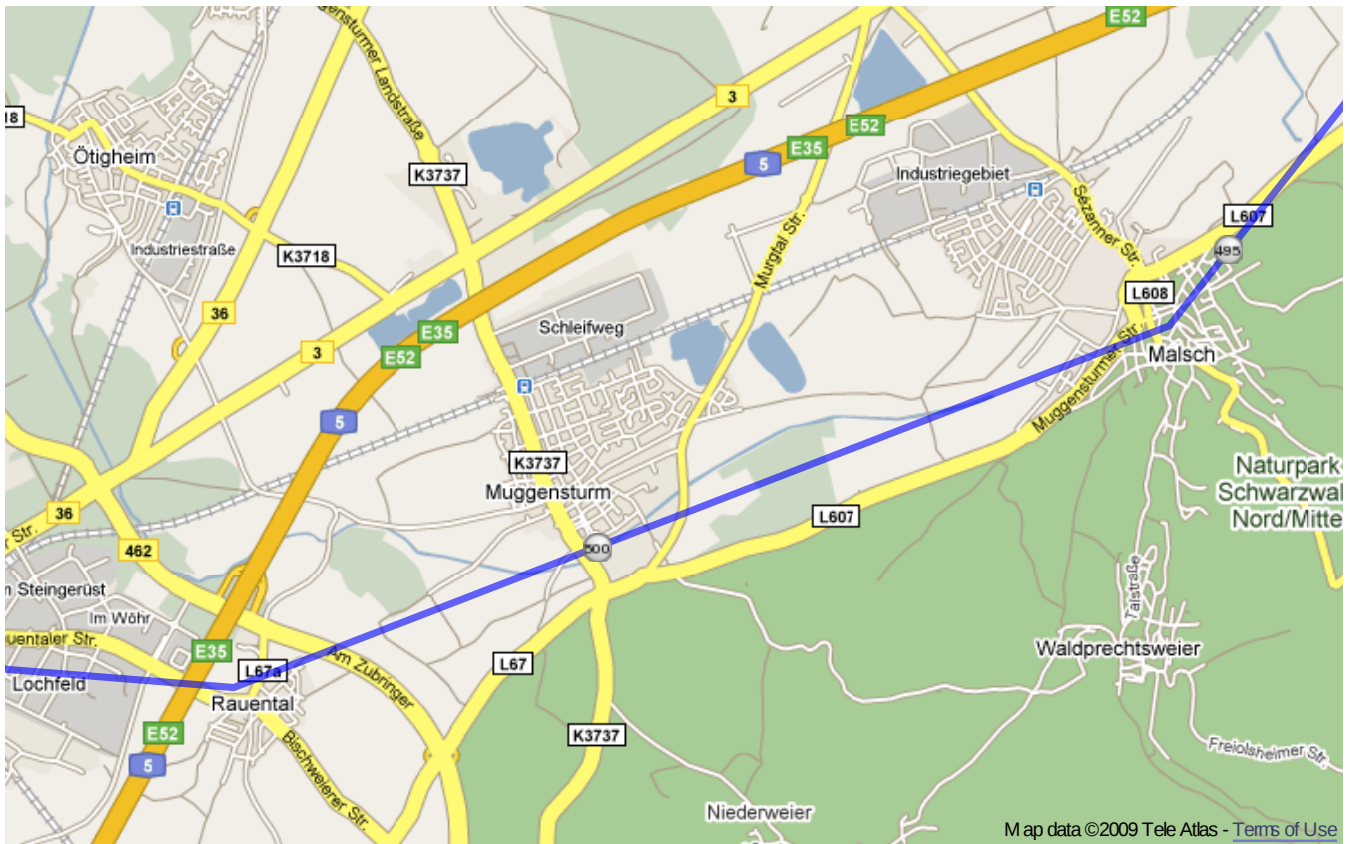

# Paneuropa radweg (Germany)

From Železná to Kehl.

**Warning:** this route **do not copies** Paneuropa radweg precisely, but only traces most important cities and villages on the route. So that it's only **orientational** map. Trust german top-quality bikeroutes, they will guide you through.

Paneuropa radweg (Germany) | Detail map page 23

Paneuropa radweg (Germany) | Detail map page 24

Paneuropa radweg (Germany) | Detail map page 25

Paneuropa radweg (Germany) | Detail map page 26

Paneuropa radweg (Germany) | Detail map page 27

Paneuropa radweg (Germany) | Detail map page 28

Paneuroparadweg (Germany) | Detail map page 29

Paneuropa radweg (Germany) | Detail map page 30