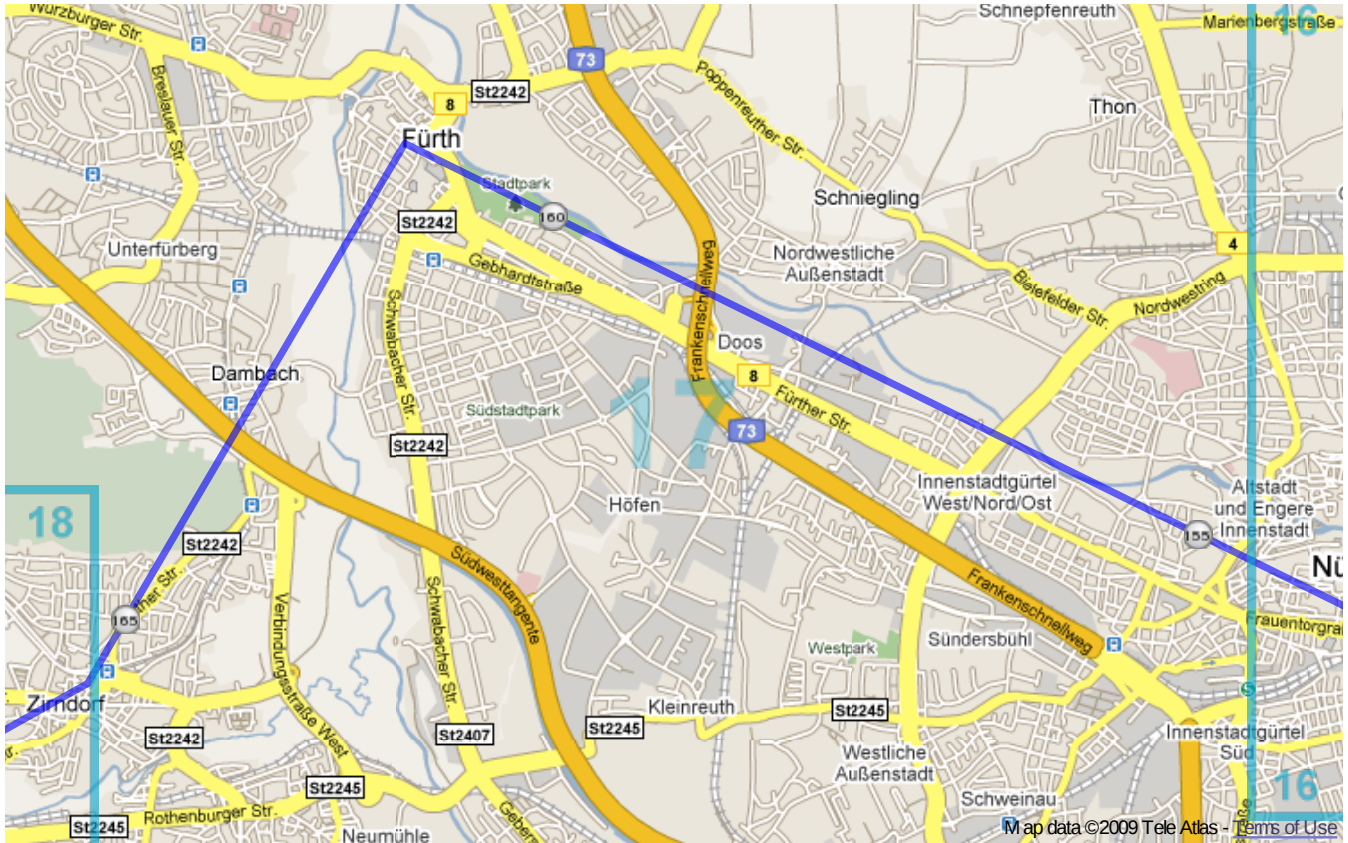

# Paneuropa radweg (Germany)

From Železná to Kehl.

**Warning:** this route **do not copies** Paneuropa radweg precisely, but only traces most important cities and villages on the route. So that it's only **orientational** map. Trust german top-quality bikeroutes, they will guide you through.

**Distance:** 553.5 km  
**Inclination:** Pretty flat  
**Vertical climb:** ca. 6660 m  
**Surface:** Paved, Unpaved, Gravel

Paneuropa radweg (Germany) | Detail map page 1

Paneuropa radweg (Germany) | Detail map page 2

Paneuropa radweg (Germany) | Detail map page 3

Paneuropa radweg (Germany) | Detail map page 4

Paneuropa radweg (Germany) | Detail map page 5

Paneuropa radweg (Germany) | Detail map page 6

Paneuropa radweg (Germany) | Detail map page 7

Paneuropa radweg (Germany) | Detail map page 8

Paneuropa radweg (Germany) | Detail map page 9

Paneuropa radweg (Germany) | Detail map page 10

Paneuropa radweg (Germany) | Detail map page 11

Paneuropa radweg (Germany) | Detail map page 12