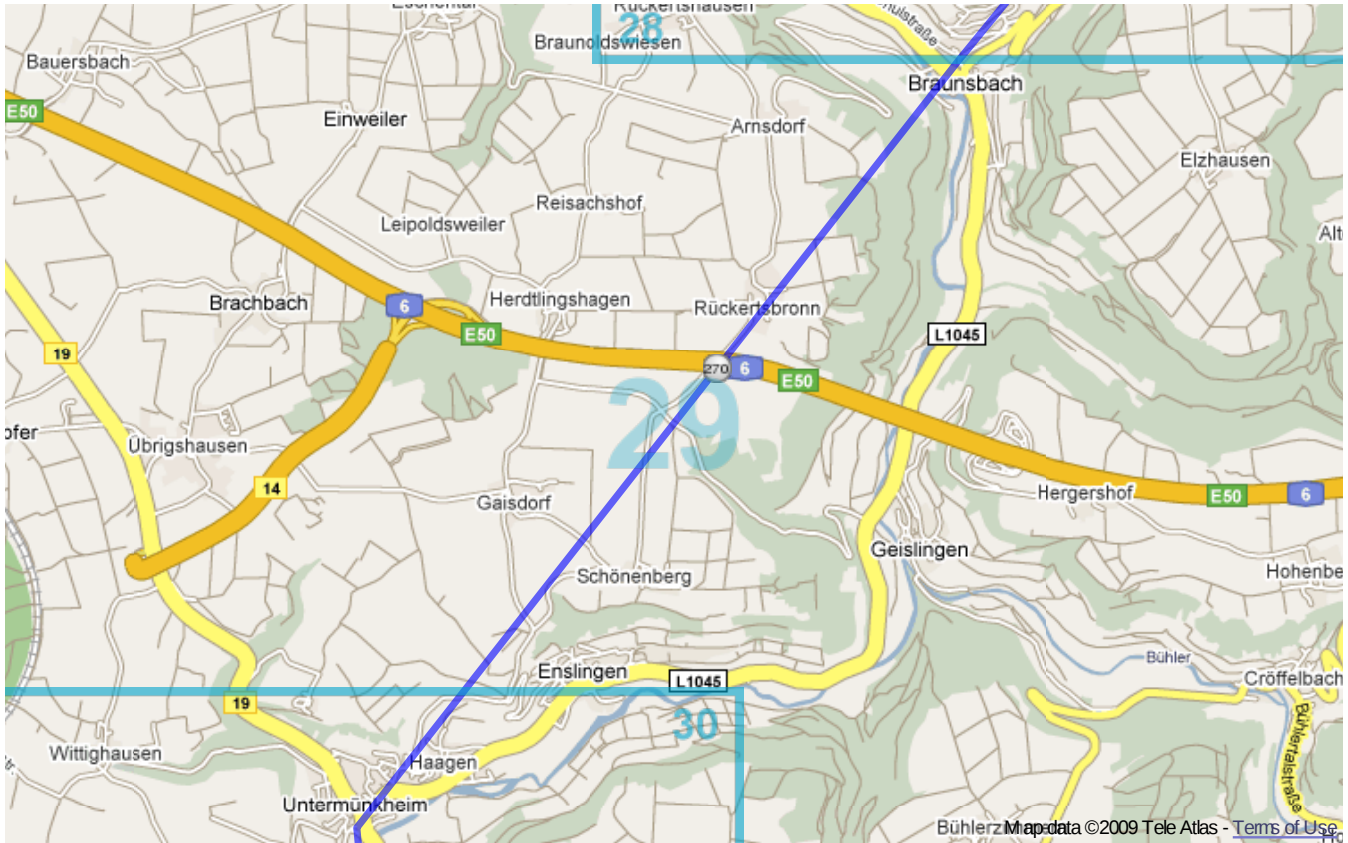

# Paneuropa radweg (Germany)

From Železná to Kehl.

**Warning:** this route **do not copies** Paneuropa radweg precisely, but only traces most important cities and villages on the route. So that it's only **orientational** map. Trust german top-quality bikeroutes, they will guide you through.

Paneuropa radweg (Germany) | Detail map page 8

Paneuropa radweg (Germany) | Detail map page 9

Paneuropa radweg (Germany) | Detail map page 10

Paneuropa radweg (Germany) | Detail map page 11

Paneuropa radweg (Germany) | Detail map page 12

Paneuropa radweg (Germany) | Detail map page 13

Paneuroparadweg (Germany) | Detail map page 14

Paneuropa radweg (Germany) | Detail map page 15

Paneuropa radweg (Germany) | Detail map page 16

Paneuroparadweg (Germany)| Detail map page 17

Paneuroparadweg (Germany) | Detail map page 18

Paneuropa radweg (Germany) | Detail map page 19

Paneuropa radweg (Germany) | Detail map page 20

Paneuropa radweg (Germany) | Detail map page 21

Paneuropa radweg (Germany) | Detail map page 22