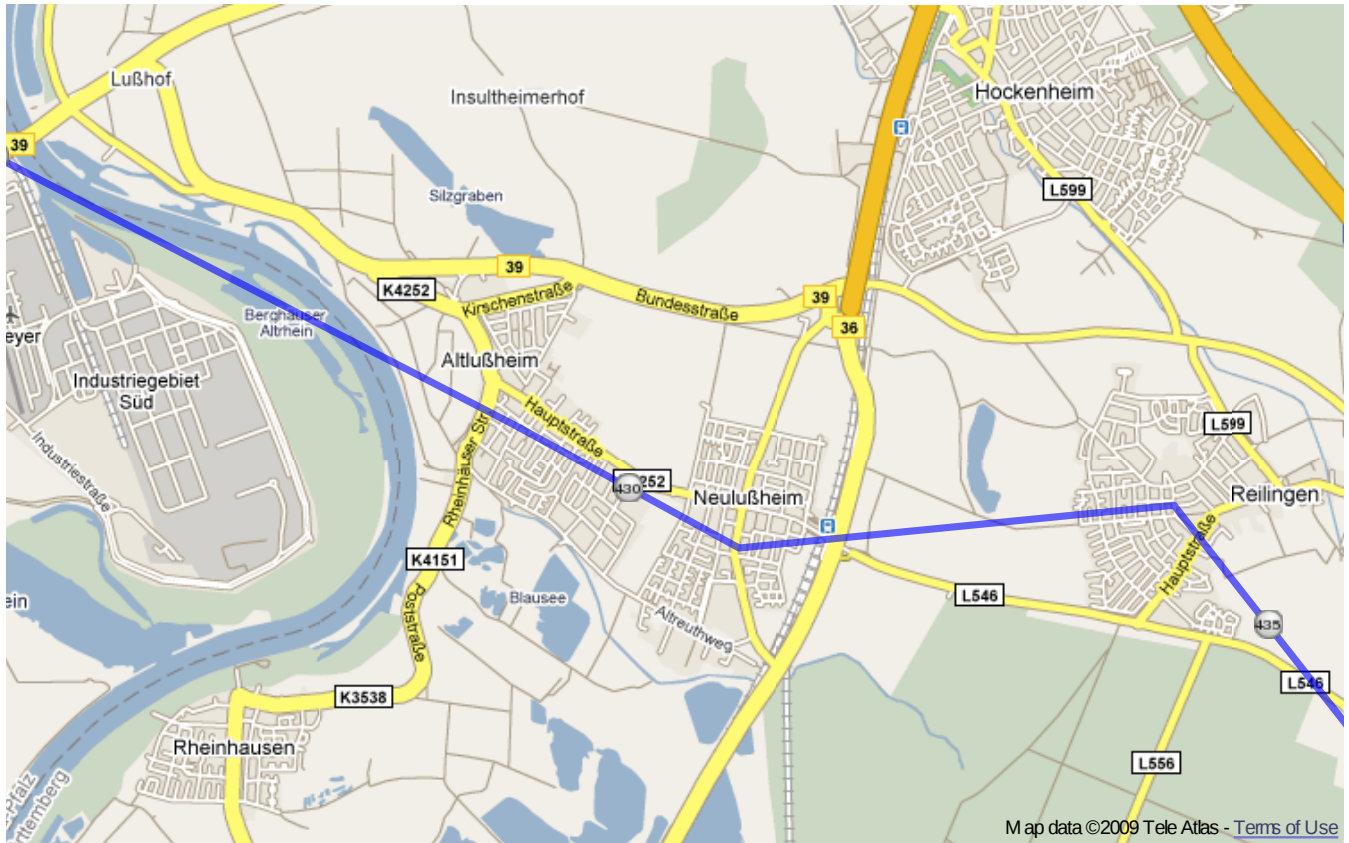

Paneuropa radweg (Germany) | Detail map page 23