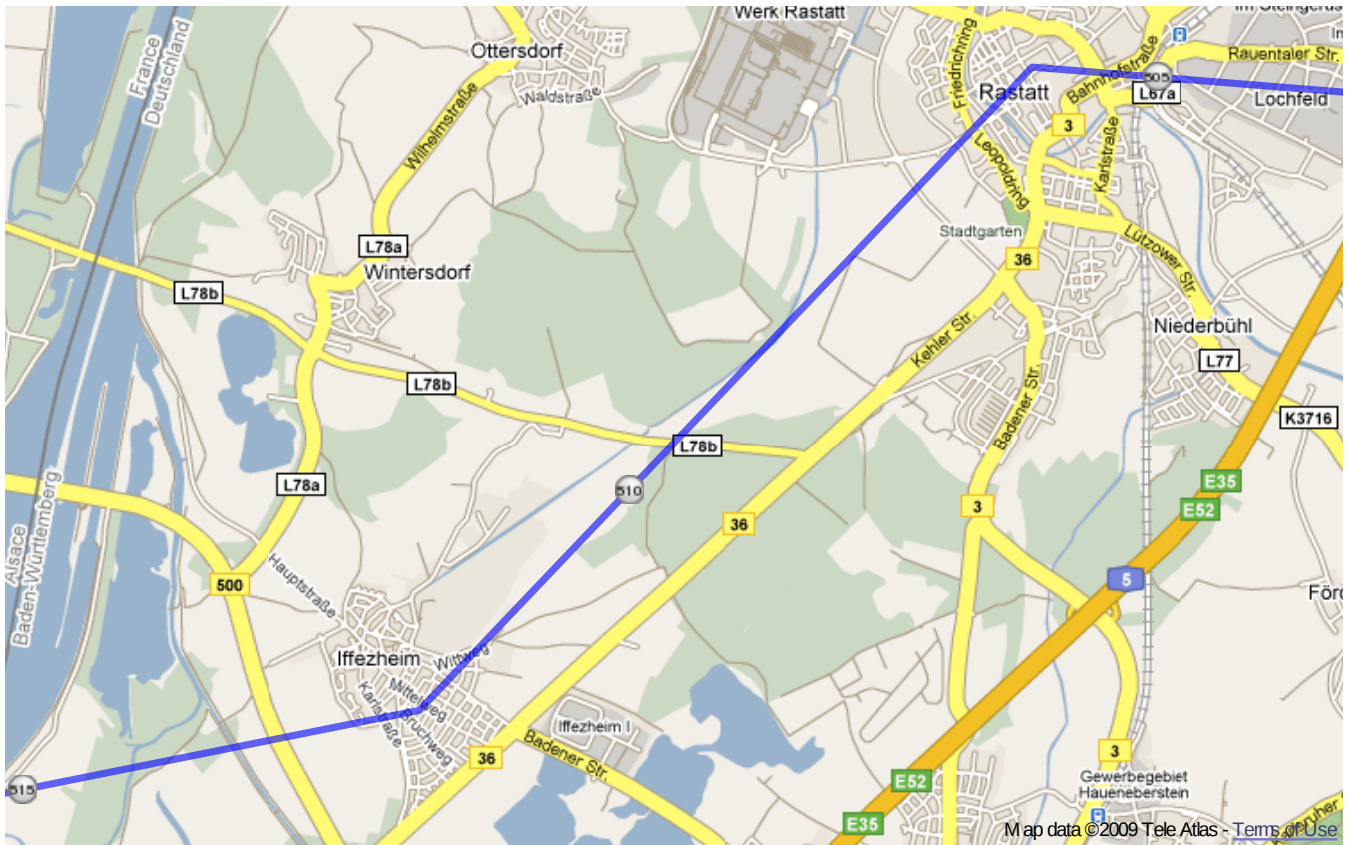

# Paneuropa radweg (Germany)

From Železná to Kehl.

**Warning:** this route **do not copies** Paneuropa radweg precisely, but only traces most important cities and villages on the route. So that it's only **orientational** map. Trust german top-quality bikeroutes, they will guide you through.

Paneuropa radweg (Germany) | Detail map page 23

Paneuropa radweg (Germany) | Detail map page 24

Paneuropa radweg (Germany) | Detail map page 25

Paneuropa radweg (Germany) | Detail map page 26

Paneuropa radweg (Germany) | Detail map page 27

Paneuropa radweg (Germany) | Detail map page 28

Paneuroparadweg (Germany) | Detail map page 29

Paneuropa radweg (Germany) | Detail map page 30