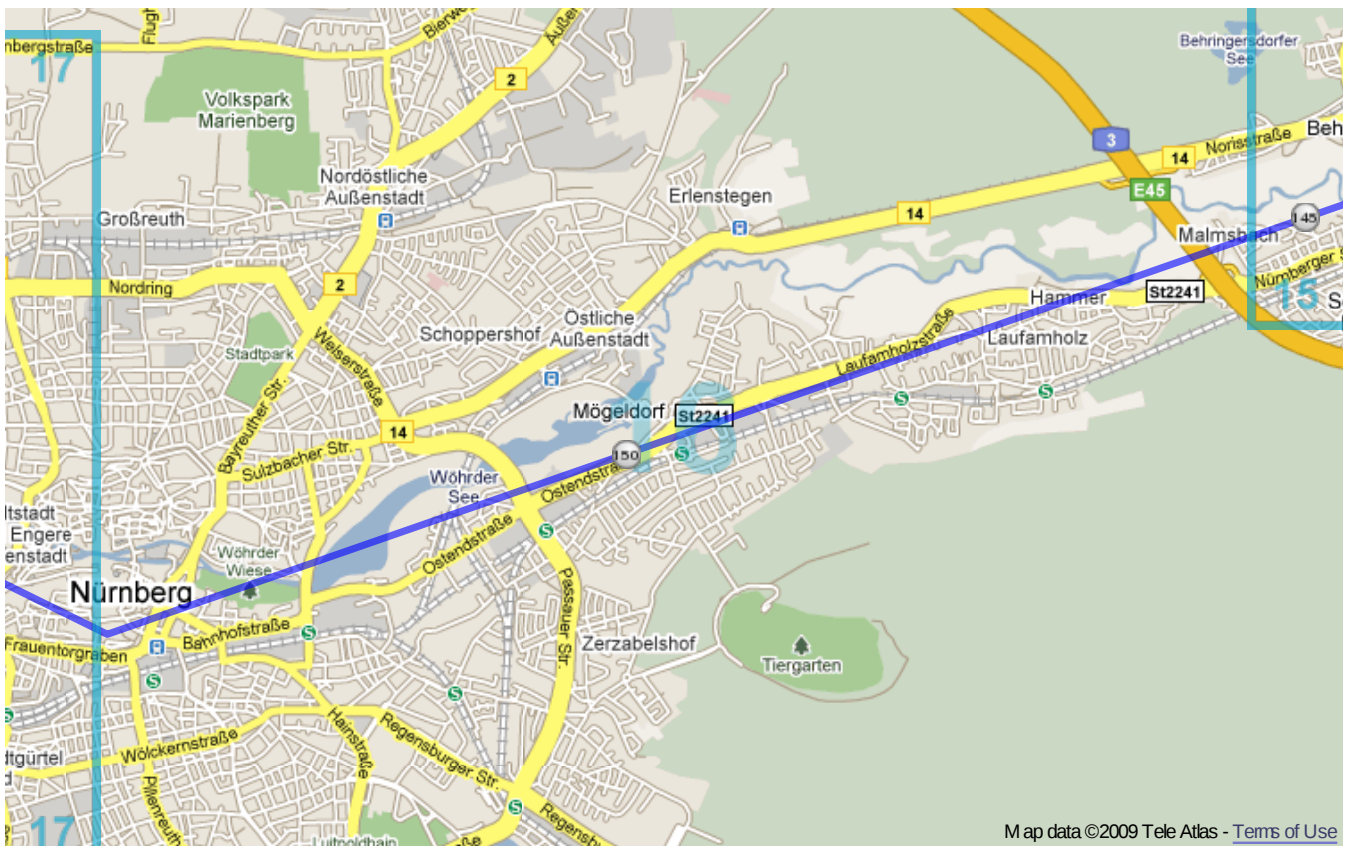

# Paneuropa radweg (Germany)

From Železná to Kehl.

**Warning:** this route **do not copies** Paneuropa radweg precisely, but only traces most important cities and villages on the route. So that it's only **orientational** map. Trust german top-quality bikeroutes, they will guide you through.

**Distance:** 553.5 km  
**Inclination:** Pretty flat  
**Vertical climb:** ca. 6660 m  
**Surface:** Paved, Unpaved, Gravel

Paneuropa radweg (Germany) | Detail map page 1

Paneuropa radweg (Germany) | Detail map page 2

Paneuropa radweg (Germany) | Detail map page 3

Paneuropa radweg (Germany) | Detail map page 4

Paneuropa radweg (Germany) | Detail map page 5

Paneuropa radweg (Germany) | Detail map page 6

Paneuropa radweg (Germany) | Detail map page 7

Paneuropa radweg (Germany) | Detail map page 8

Paneuropa radweg (Germany) | Detail map page 9

Paneuropa radweg (Germany) | Detail map page 10

Paneuropa radweg (Germany) | Detail map page 11

Paneuropa radweg (Germany) | Detail map page 12