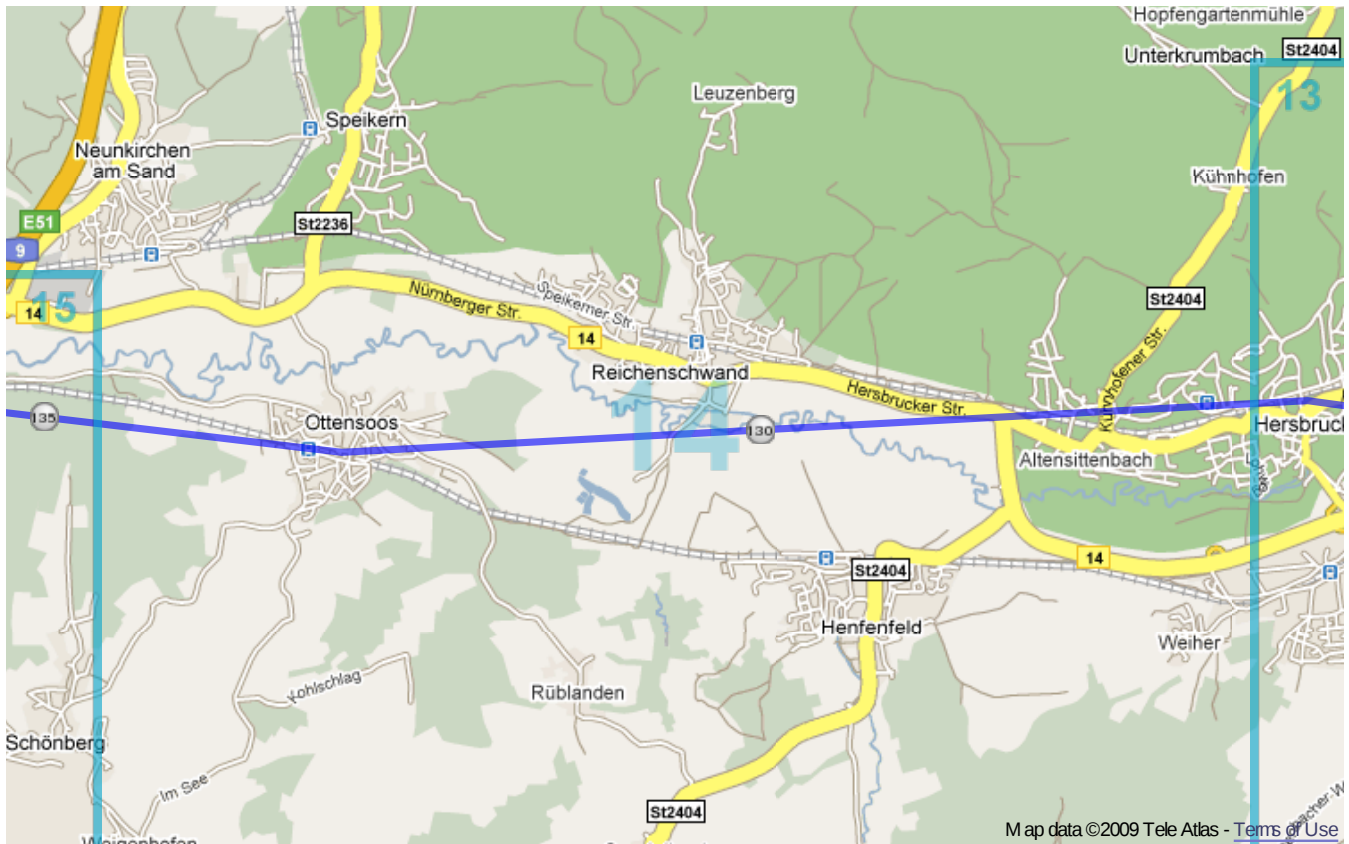

# Paneuropa radweg (Germany)

From Železná to Kehl.

**Warning:** this route **do not copies** Paneuropa radweg precisely, but only traces most important cities and villages on the route. So that it's only **orientational** map. Trust german top-quality bikeroutes, they will guide you through.

**Distance:** 553.5 km  
**Inclination:** Pretty flat  
**Vertical climb:** ca. 6660 m  
**Surface:** Paved, Unpaved, Gravel

Paneuropa radweg (Germany) | Detail map page 1

Paneuropa radweg (Germany) | Detail map page 2

Paneuropa radweg (Germany) | Detail map page 3

Paneuropa radweg (Germany) | Detail map page 4

Paneuropa radweg (Germany) | Detail map page 5

Paneuropa radweg (Germany) | Detail map page 6

Paneuropa radweg (Germany) | Detail map page 7

Paneuropa radweg (Germany) | Detail map page 8

Paneuropa radweg (Germany) | Detail map page 9

Paneuropa radweg (Germany) | Detail map page 10

Paneuropa radweg (Germany) | Detail map page 11

Paneuropa radweg (Germany) | Detail map page 12