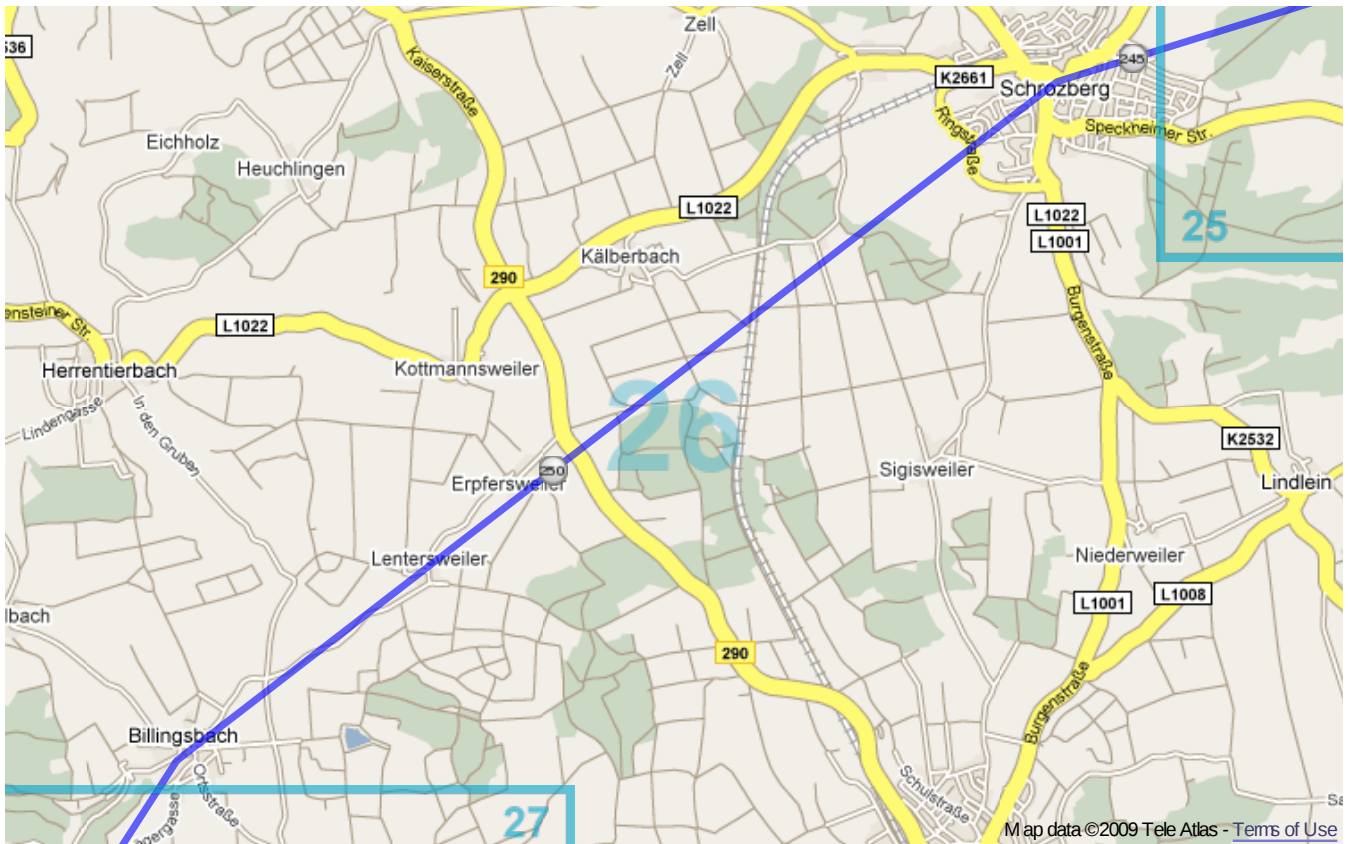

Paneuropa radweg (Germany) | Detail map page 13