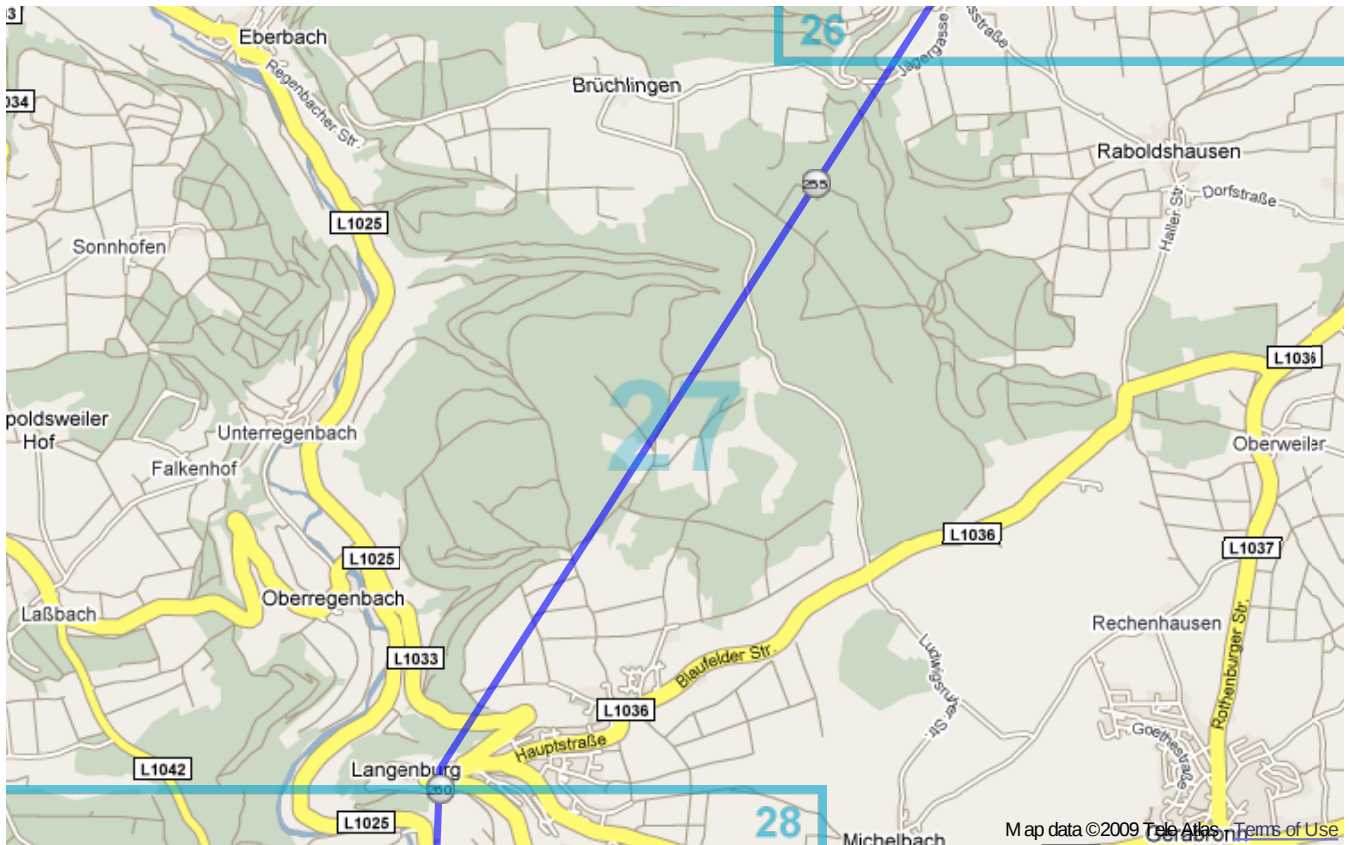

Paneuroparadweg (Germany) | Detail map page 14