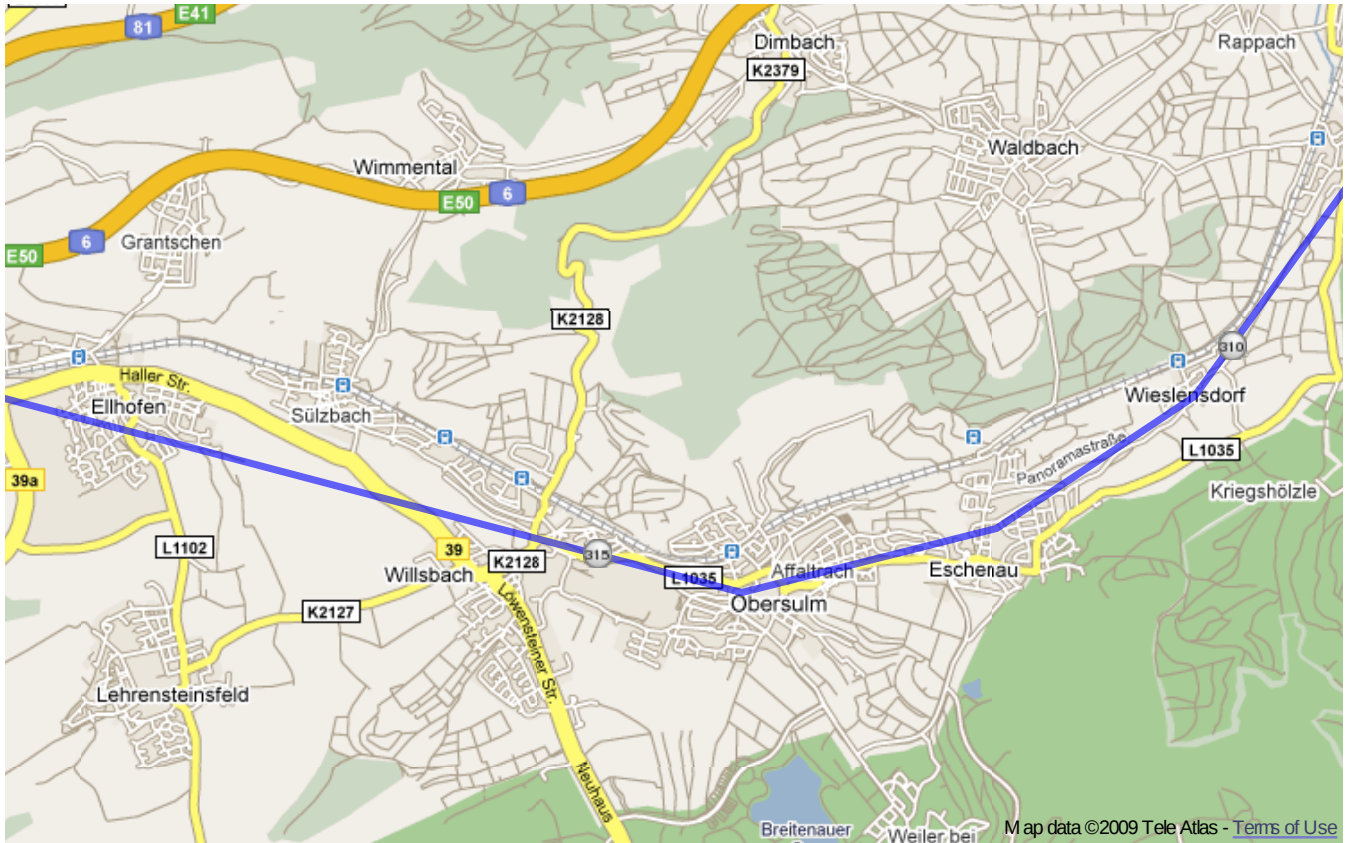

# Paneuropa radweg (Germany)

From Železná to Kehl.

**Warning:** this route **do not copies** Paneuropa radweg precisely, but only traces most important cities and villages on the route. So that it's only **orientational** map. Trust german top-quality bikeroutes, they will guide you through.

Paneuropa radweg (Germany) | Detail map page 3

Paneuropa radweg (Germany) | Detail map page 4

Paneuropa radweg (Germany) | Detail map page 5

Paneuropa radweg (Germany) | Detail map page 6

Paneuropa radweg (Germany) | Detail map page 7

Paneuropa radweg (Germany) | Detail map page 8

Paneuropa radweg (Germany) | Detail map page 9

Paneuropa radweg (Germany) | Detail map page 10

Paneuropa radweg (Germany) | Detail map page 11

Paneuropa radweg (Germany) | Detail map page 12

Paneuropa radweg (Germany) | Detail map page 13

Paneuroparadweg (Germany) | Detail map page 14

Paneuropa radweg (Germany) | Detail map page 15

Paneuropa radweg (Germany) | Detail map page 16

Paneuroparadweg (Germany)| Detail map page 17