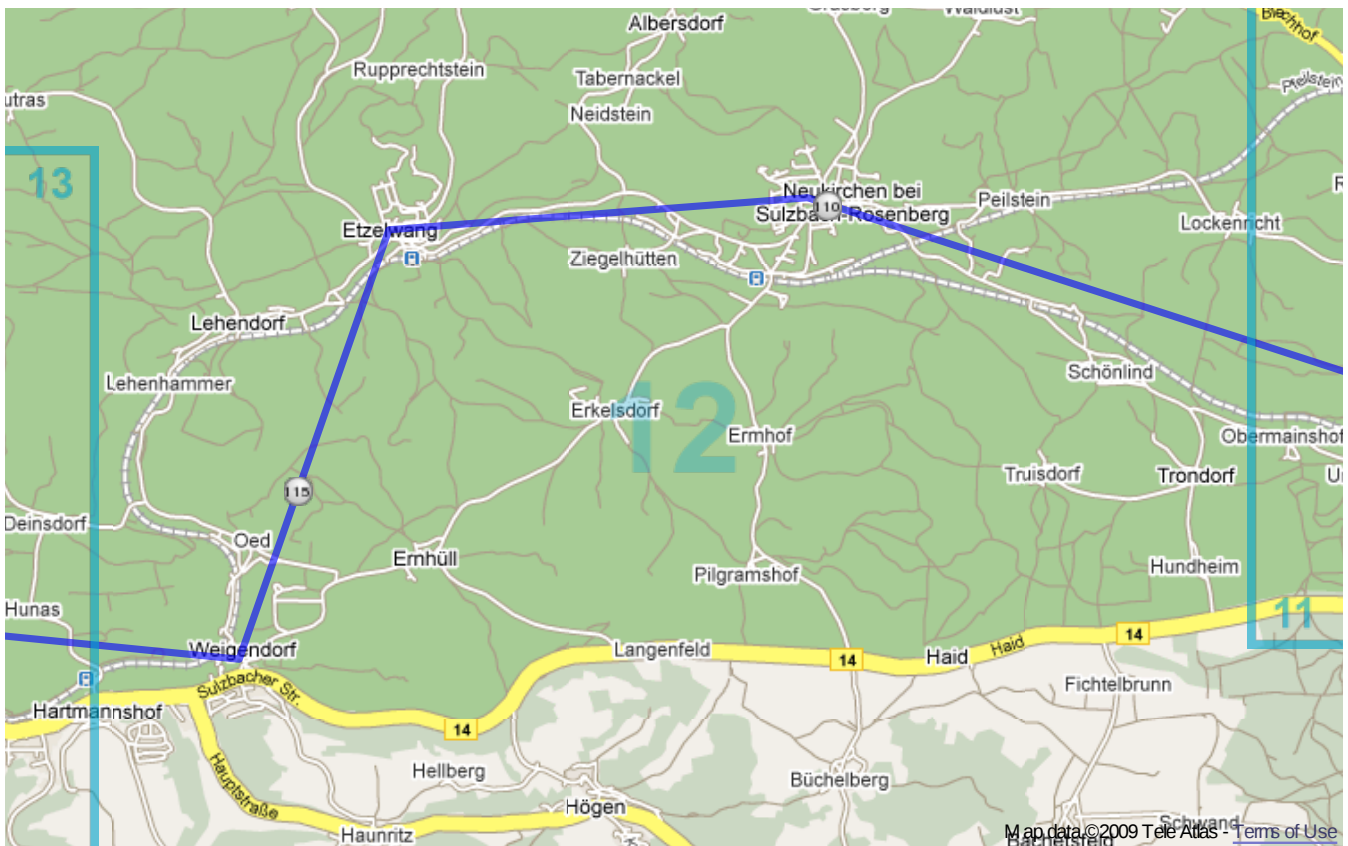

# Paneuropa radweg (Germany)

From Železná to Kehl.

**Warning:** this route **do not copies** Paneuropa radweg precisely, but only traces most important cities and villages on the route. So that it's only **orientational** map. Trust german top-quality bikeroutes, they will guide you through.

**Distance:** 553.5 km  
**Inclination:** Pretty flat  
**Vertical climb:** ca. 6660 m  
**Surface:** Paved, Unpaved, Gravel

Paneuropa radweg (Germany) | Detail map page 1

Paneuropa radweg (Germany) | Detail map page 2

Paneuropa radweg (Germany) | Detail map page 3

Paneuropa radweg (Germany) | Detail map page 4

Paneuropa radweg (Germany) | Detail map page 5

Paneuropa radweg (Germany) | Detail map page 6

Paneuropa radweg (Germany) | Detail map page 7

Paneuropa radweg (Germany) | Detail map page 8

Paneuropa radweg (Germany) | Detail map page 9

Paneuropa radweg (Germany) | Detail map page 10

Paneuropa radweg (Germany) | Detail map page 11

Paneuropa radweg (Germany) | Detail map page 12