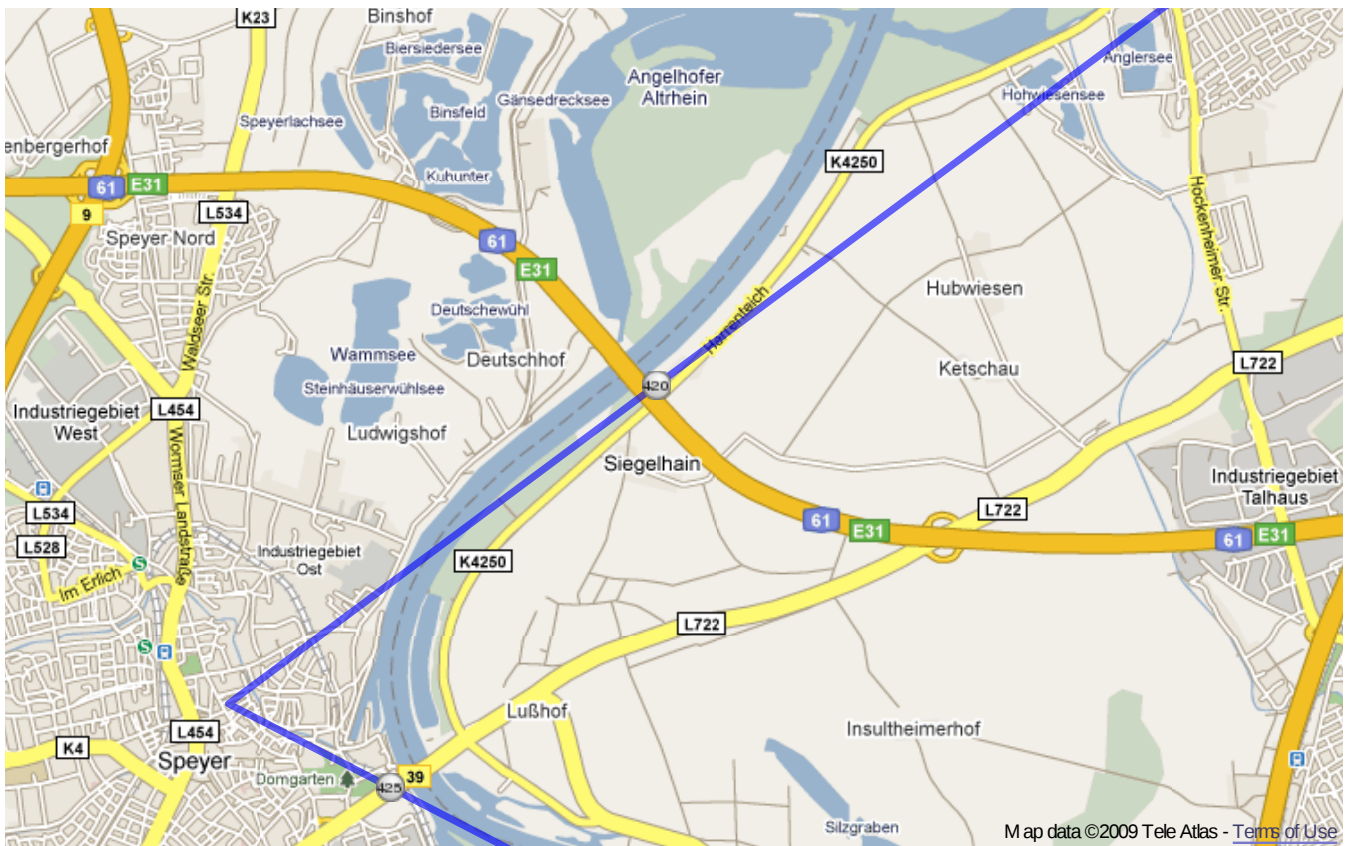

# Paneuropa radweg (Germany)

From Železná to Kehl.

**Warning:** this route **do not copies** Paneuropa radweg precisely, but only traces most important cities and villages on the route. So that it's only **orientational** map. Trust german top-quality bikeroutes, they will guide you through.

Paneuropa radweg (Germany) | Detail map page 3

Paneuropa radweg (Germany) | Detail map page 4

Paneuropa radweg (Germany) | Detail map page 5

Paneuropa radweg (Germany) | Detail map page 6

Paneuropa radweg (Germany) | Detail map page 7

Paneuropa radweg (Germany) | Detail map page 13

Paneuroparadweg (Germany) | Detail map page 14

Paneuropa radweg (Germany) | Detail map page 15

Paneuropa radweg (Germany) | Detail map page 16

Paneuroparadweg (Germany)| Detail map page 17

Paneuroparadweg (Germany) | Detail map page 18

Paneuropa radweg (Germany) | Detail map page 19

Paneuropa radweg (Germany) | Detail map page 20

Paneuropa radweg (Germany) | Detail map page 21

Paneuropa radweg (Germany) | Detail map page 22