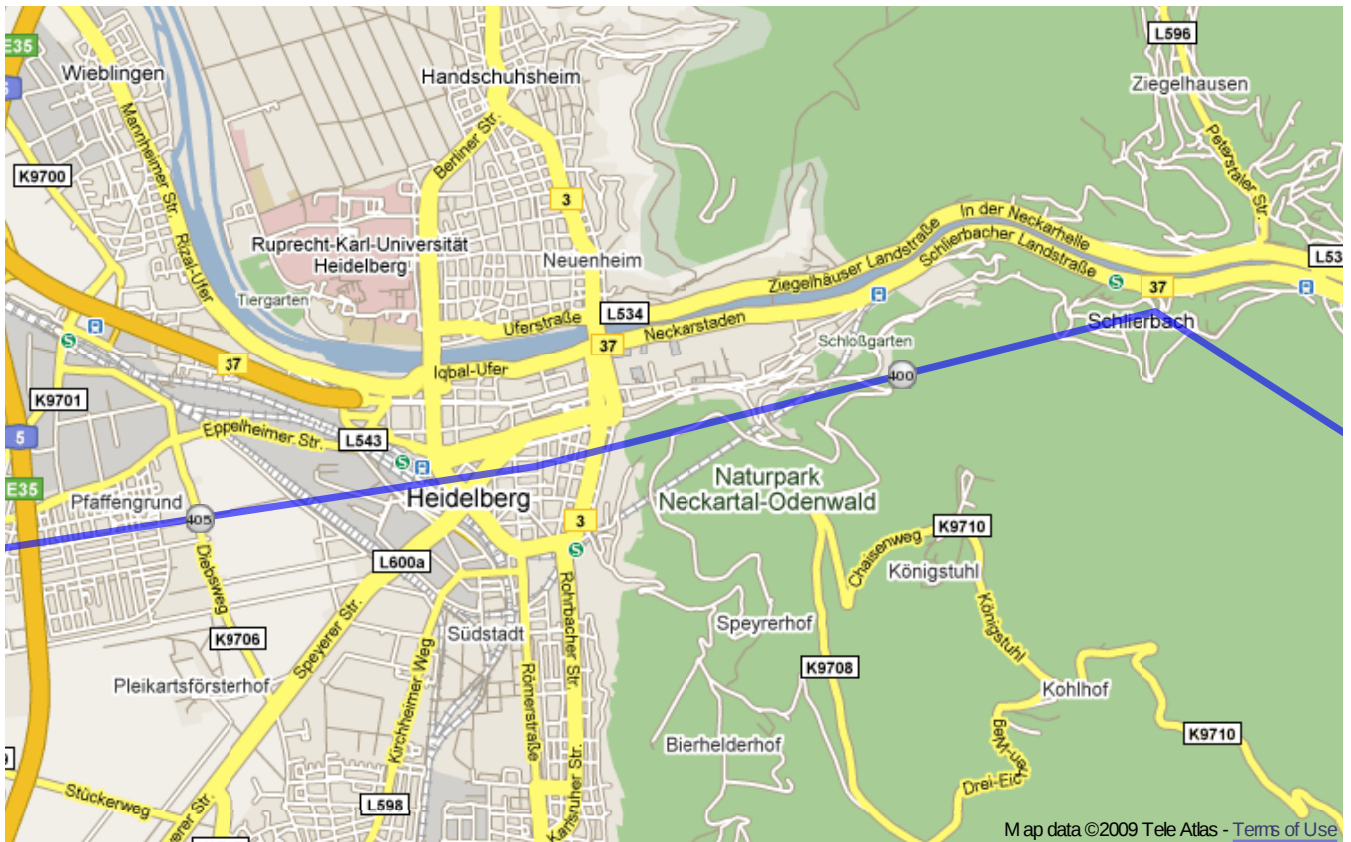

# Paneuropa radweg (Germany)

From Železná to Kehl.

**Warning:** this route **do not copies** Paneuropa radweg precisely, but only traces most important cities and villages on the route. So that it's only **orientational** map. Trust german top-quality bikeroutes, they will guide you through.

Paneuroparadweg (Germany) | Detail map page 18

Paneuropa radweg (Germany) | Detail map page 19

Paneuropa radweg (Germany) | Detail map page 20

Paneuropa radweg (Germany) | Detail map page 21

Paneuropa radweg (Germany) | Detail map page 22