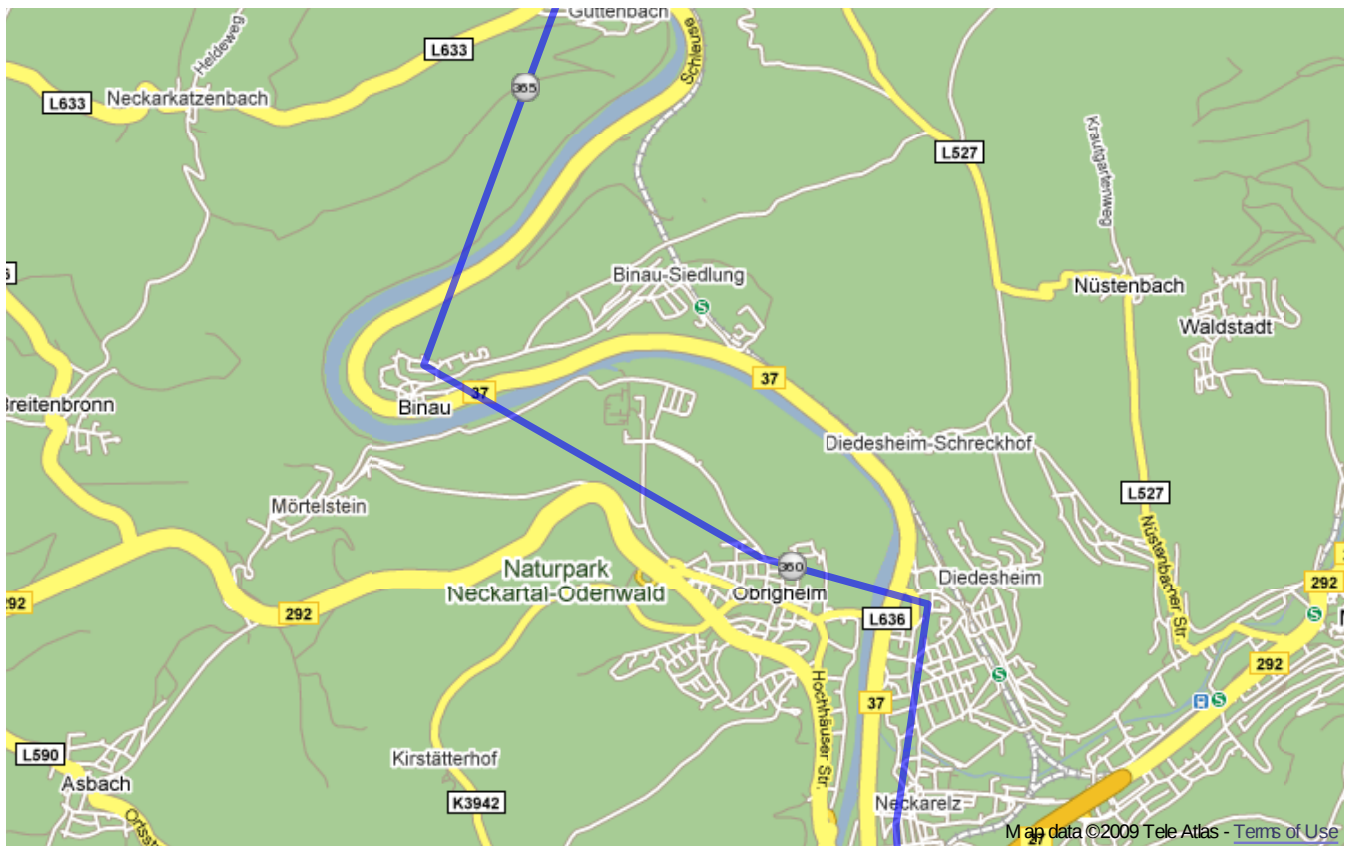

# Paneuropa radweg (Germany)

From Železná to Kehl.

**Warning:** this route **do not copies** Paneuropa radweg precisely, but only traces most important cities and villages on the route. So that it's only **orientational** map. Trust german top-quality bikeroutes, they will guide you through.

Paneuropa radweg (Germany) | Detail map page 8

Paneuropa radweg (Germany) | Detail map page 9

Paneuropa radweg (Germany) | Detail map page 10

Paneuropa radweg (Germany) | Detail map page 11

Paneuropa radweg (Germany) | Detail map page 12

Paneuropa radweg (Germany) | Detail map page 13

Paneuroparadweg (Germany) | Detail map page 14

Paneuropa radweg (Germany) | Detail map page 15

Paneuropa radweg (Germany) | Detail map page 16

Paneuroparadweg (Germany)| Detail map page 17

Paneuroparadweg (Germany) | Detail map page 18

Paneuropa radweg (Germany) | Detail map page 19

Paneuropa radweg (Germany) | Detail map page 20

Paneuropa radweg (Germany) | Detail map page 21

Paneuropa radweg (Germany) | Detail map page 22