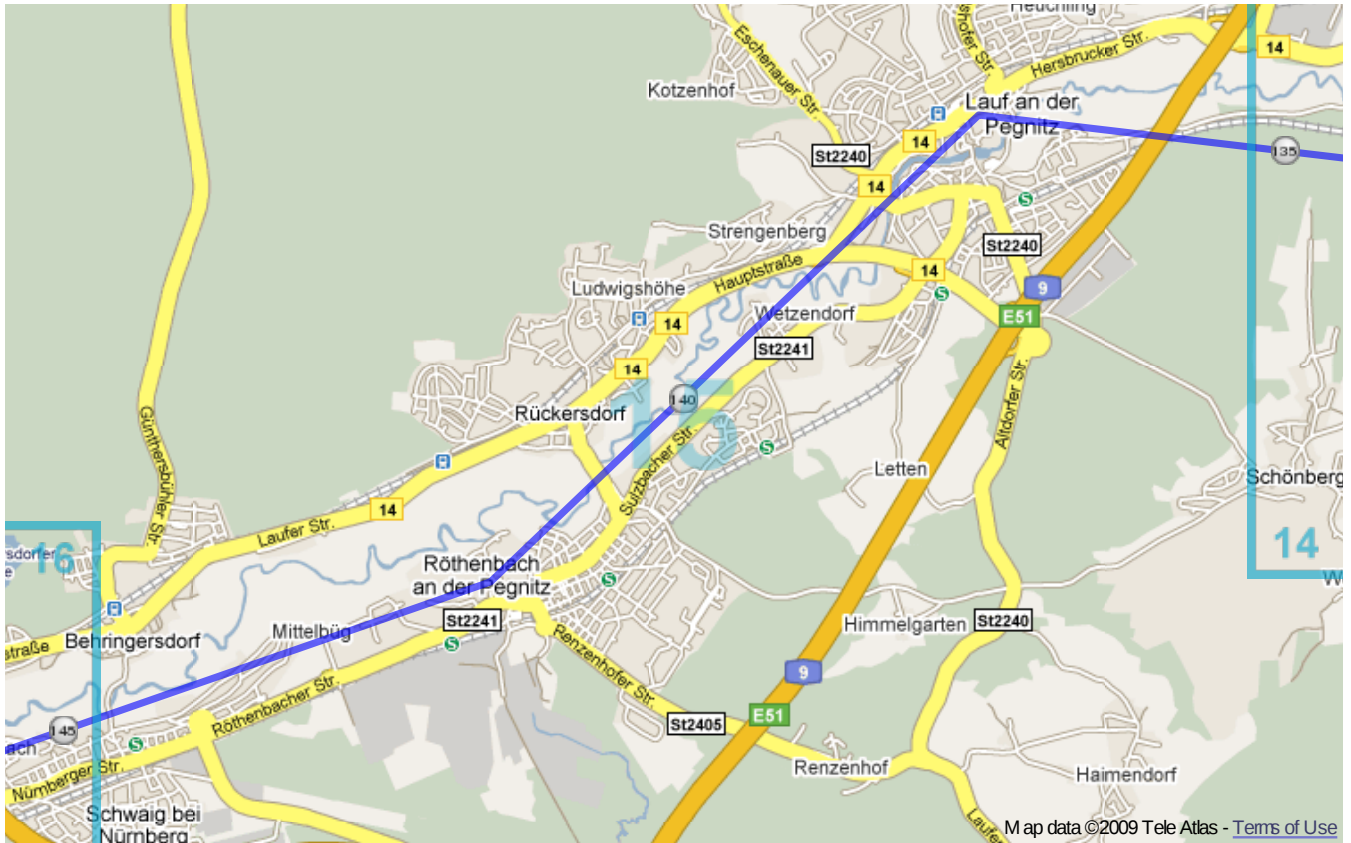

# Paneuropa radweg (Germany)

From Železná to Kehl.

**Warning:** this route **do not copies** Paneuropa radweg precisely, but only traces most important cities and villages on the route. So that it's only **orientational** map. Trust german top-quality bikeroutes, they will guide you through.

**Distance:** 553.5 km  
**Inclination:** Pretty flat  
**Vertical climb:** ca. 6660 m  
**Surface:** Paved, Unpaved, Gravel

Paneuropa radweg (Germany) | Detail map page 1

Paneuropa radweg (Germany) | Detail map page 2

Paneuropa radweg (Germany) | Detail map page 3

Paneuropa radweg (Germany) | Detail map page 4

Paneuropa radweg (Germany) | Detail map page 5

Paneuropa radweg (Germany) | Detail map page 6

Paneuropa radweg (Germany) | Detail map page 7

Paneuropa radweg (Germany) | Detail map page 8

Paneuropa radweg (Germany) | Detail map page 9

Paneuropa radweg (Germany) | Detail map page 10

Paneuropa radweg (Germany) | Detail map page 11

Paneuropa radweg (Germany) | Detail map page 12