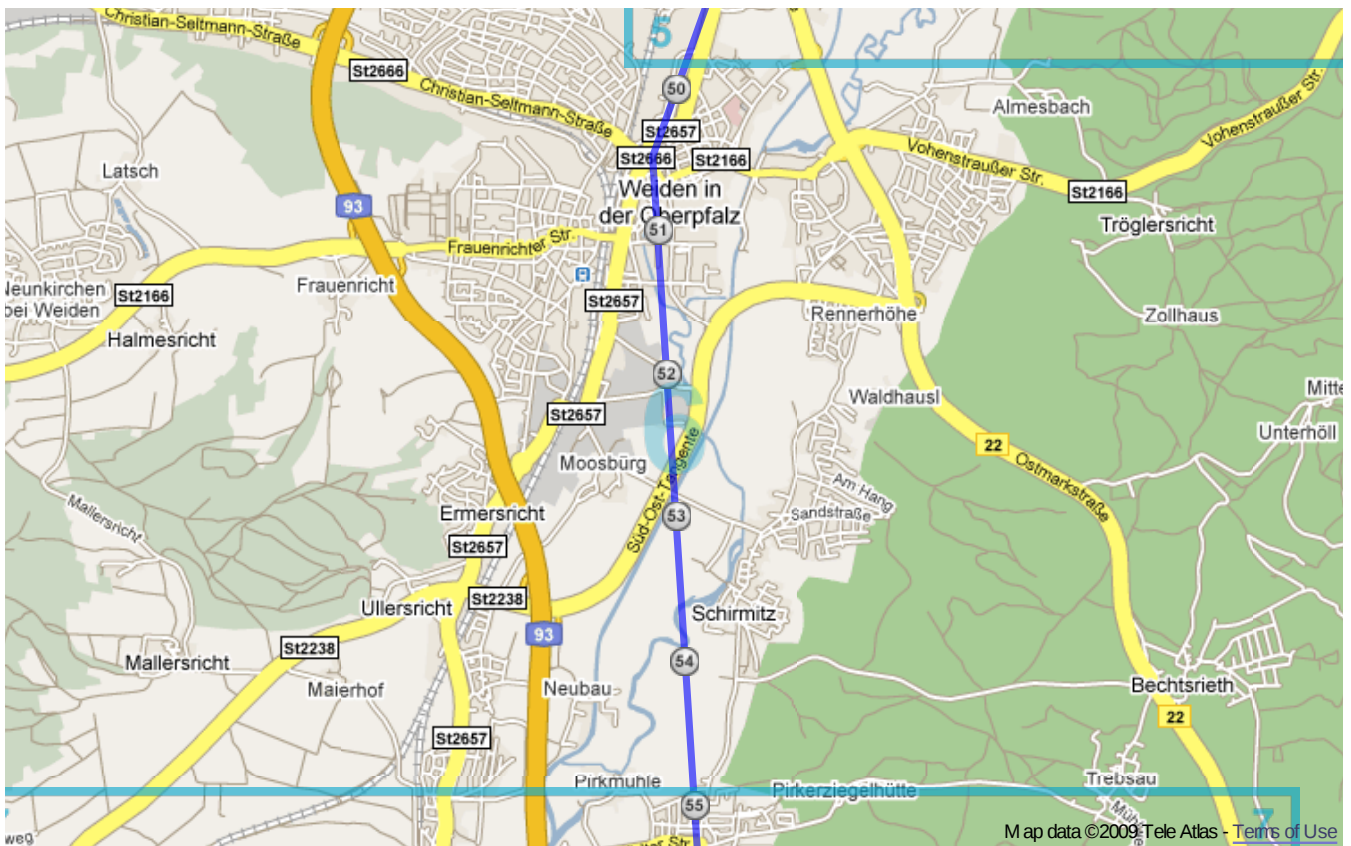

# Paneuropa radweg (Germany)

From Železná to Kehl.

**Warning:** this route **do not copies** Paneuropa radweg precisely, but only traces most important cities and villages on the route. So that it's only **orientational** map. Trust german top-quality bikeroutes, they will guide you through.

**Distance:** 553.5 km  
**Inclination:** Pretty flat  
**Vertical climb:** ca. 6660 m  
**Surface:** Paved, Unpaved, Gravel

Paneuropa radweg (Germany) | Detail map page 1

Paneuropa radweg (Germany) | Detail map page 2

Paneuropa radweg (Germany) | Detail map page 3

Paneuropa radweg (Germany) | Detail map page 4

Paneuropa radweg (Germany) | Detail map page 5

Paneuropa radweg (Germany) | Detail map page 6

Paneuropa radweg (Germany) | Detail map page 7

Paneuropa radweg (Germany) | Detail map page 8

Paneuropa radweg (Germany) | Detail map page 9

Paneuropa radweg (Germany) | Detail map page 10

Paneuropa radweg (Germany) | Detail map page 11

Paneuropa radweg (Germany) | Detail map page 12