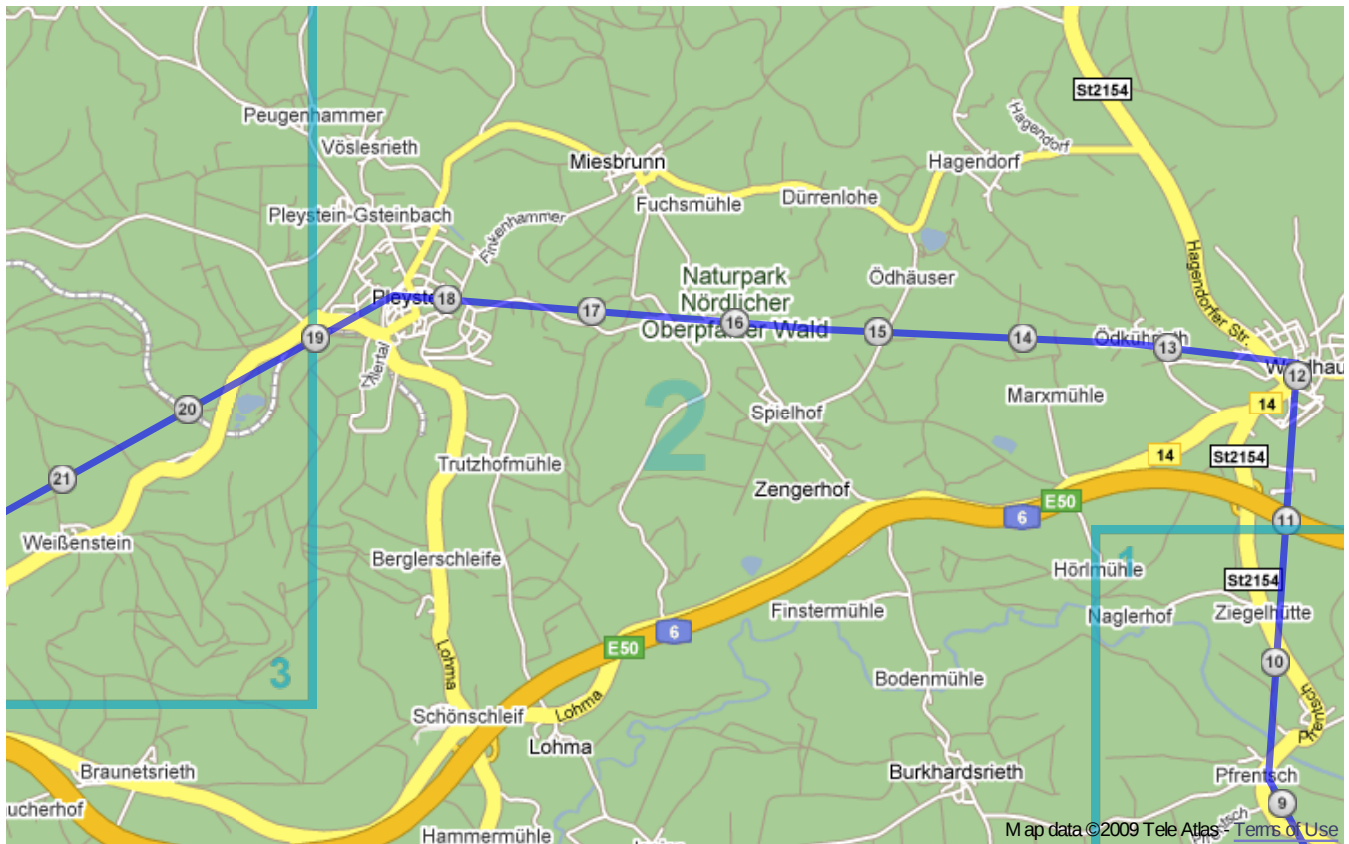

# Paneuropa radweg (Germany)

From Železná to Kehl.

**Warning:** this route **do not copies** Paneuropa radweg precisely, but only traces most important cities and villages on the route. So that it's only **orientational** map. Trust german top-quality bikeroutes, they will guide you through.

**Distance:** 553.5 km  
**Inclination:** Pretty flat  
**Vertical climb:** ca. 6660 m  
**Surface:** Paved, Unpaved, Gravel

Paneuropa radweg (Germany) | Detail map page 1

Paneuropa radweg (Germany) | Detail map page 2

Paneuropa radweg (Germany) | Detail map page 3

Paneuropa radweg (Germany) | Detail map page 4

Paneuropa radweg (Germany) | Detail map page 5

Paneuropa radweg (Germany) | Detail map page 6

Paneuropa radweg (Germany) | Detail map page 7

Paneuropa radweg (Germany) | Detail map page 28

Paneuroparadweg (Germany) | Detail map page 29

Paneuropa radweg (Germany) | Detail map page 30