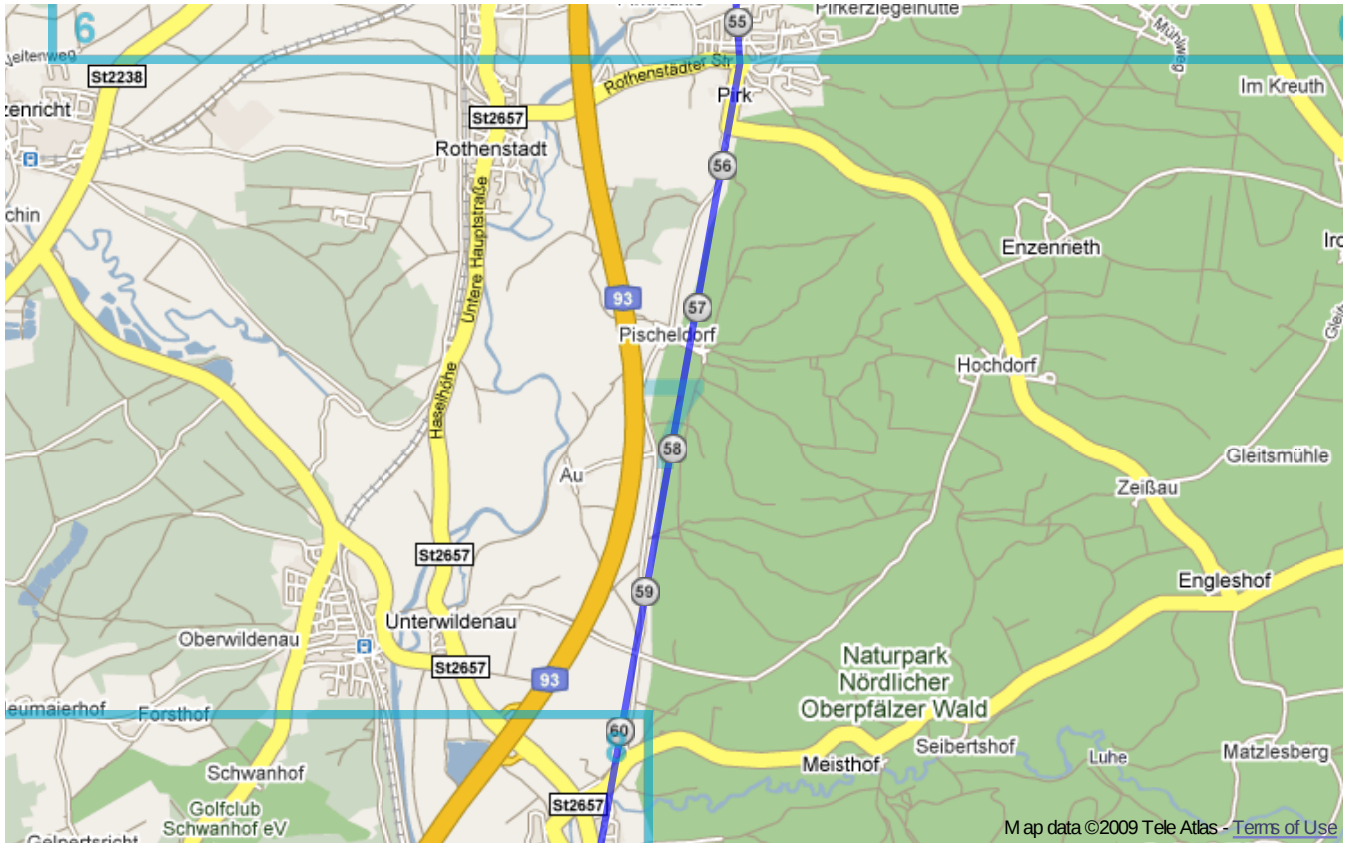

# Paneuropa radweg (Germany)

From Železná to Kehl.

**Warning:** this route **do not copies** Paneuropa radweg precisely, but only traces most important cities and villages on the route. So that it's only **orientational** map. Trust german top-quality bikeroutes, they will guide you through.

**Distance:** 553.5 km  
**Inclination:** Pretty flat  
**Vertical climb:** ca. 6660 m  
**Surface:** Paved, Unpaved, Gravel

Paneuropa radweg (Germany) | Detail map page 1

Paneuropa radweg (Germany) | Detail map page 2

Paneuropa radweg (Germany) | Detail map page 3

Paneuropa radweg (Germany) | Detail map page 4

Paneuropa radweg (Germany) | Detail map page 5

Paneuropa radweg (Germany) | Detail map page 6

Paneuropa radweg (Germany) | Detail map page 7

Paneuropa radweg (Germany) | Detail map page 8

Paneuropa radweg (Germany) | Detail map page 9

Paneuropa radweg (Germany) | Detail map page 10

Paneuropa radweg (Germany) | Detail map page 11

Paneuropa radweg (Germany) | Detail map page 12