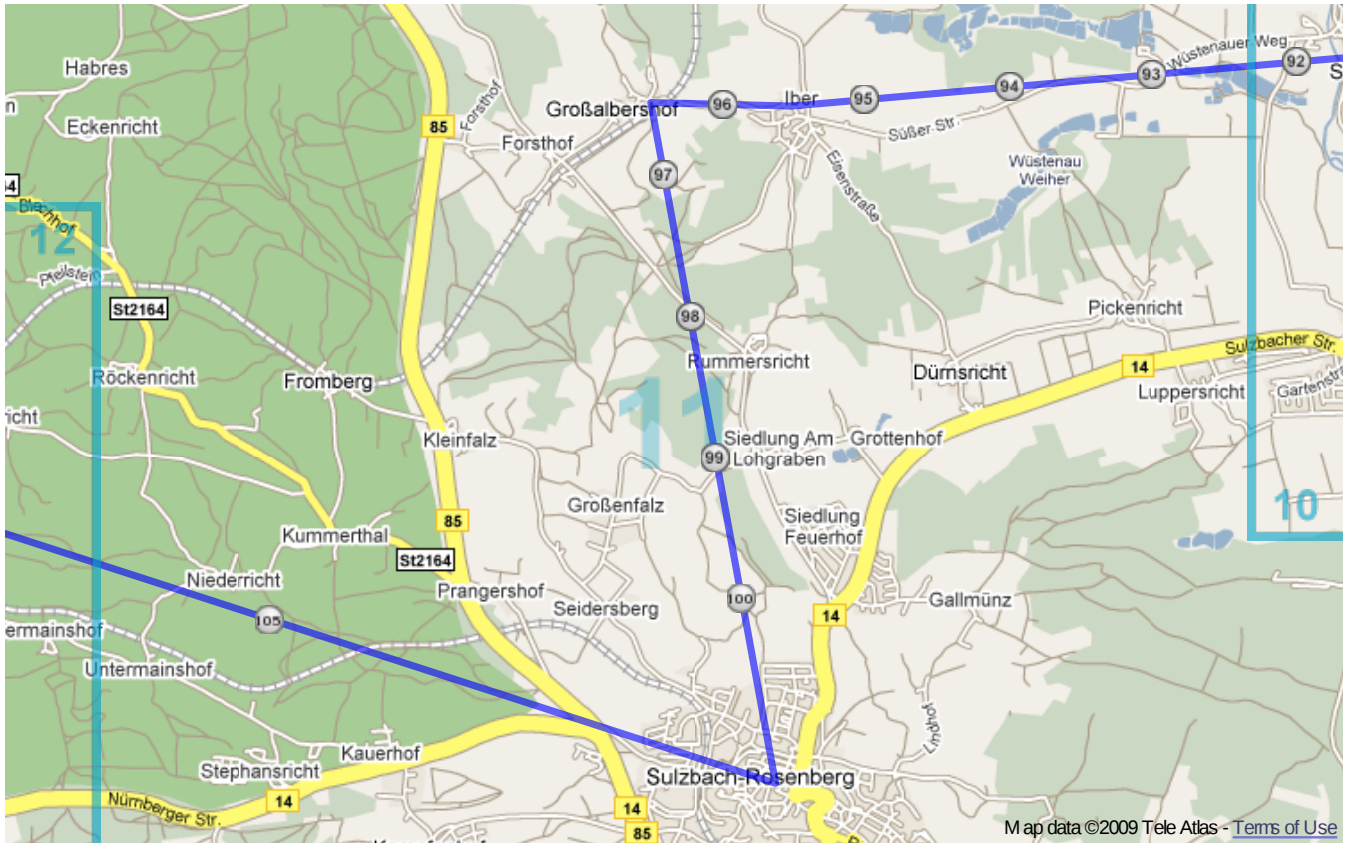

# Paneuropa radweg (Germany)

From Železná to Kehl.

**Warning:** this route **do not copies** Paneuropa radweg precisely, but only traces most important cities and villages on the route. So that it's only **orientational** map. Trust german top-quality bikeroutes, they will guide you through.

**Distance:** 553.5 km  
**Inclination:** Pretty flat  
**Vertical climb:** ca. 6660 m  
**Surface:** Paved, Unpaved, Gravel

Paneuropa radweg (Germany) | Detail map page 1

Paneuropa radweg (Germany) | Detail map page 2

Paneuropa radweg (Germany) | Detail map page 3

Paneuropa radweg (Germany) | Detail map page 4

Paneuropa radweg (Germany) | Detail map page 5

Paneuropa radweg (Germany) | Detail map page 6

Paneuropa radweg (Germany) | Detail map page 7

Paneuropa radweg (Germany) | Detail map page 8

Paneuropa radweg (Germany) | Detail map page 9

Paneuropa radweg (Germany) | Detail map page 10

Paneuropa radweg (Germany) | Detail map page 11

Paneuropa radweg (Germany) | Detail map page 12