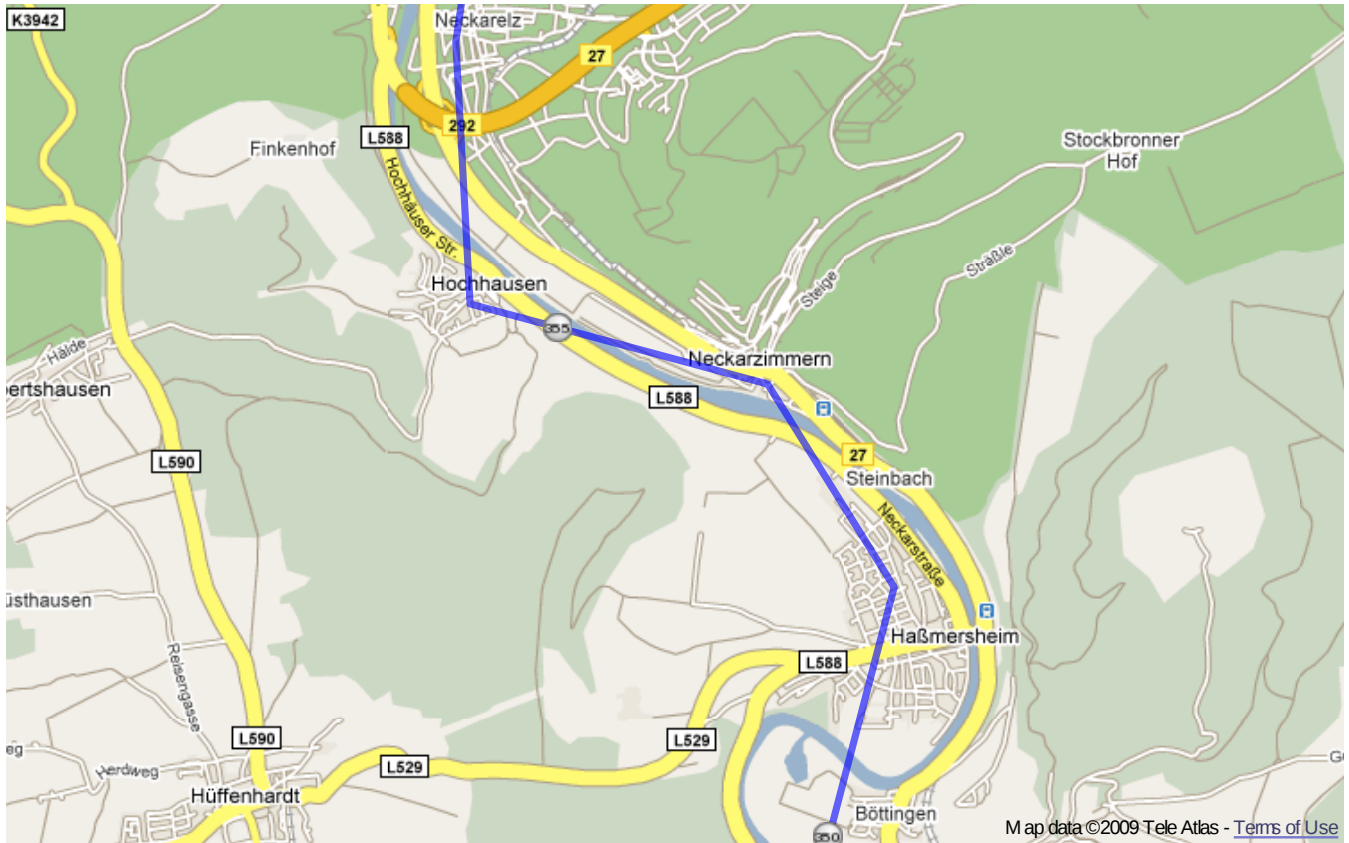

Paneuropa radweg (Germany) | Detail map page 19