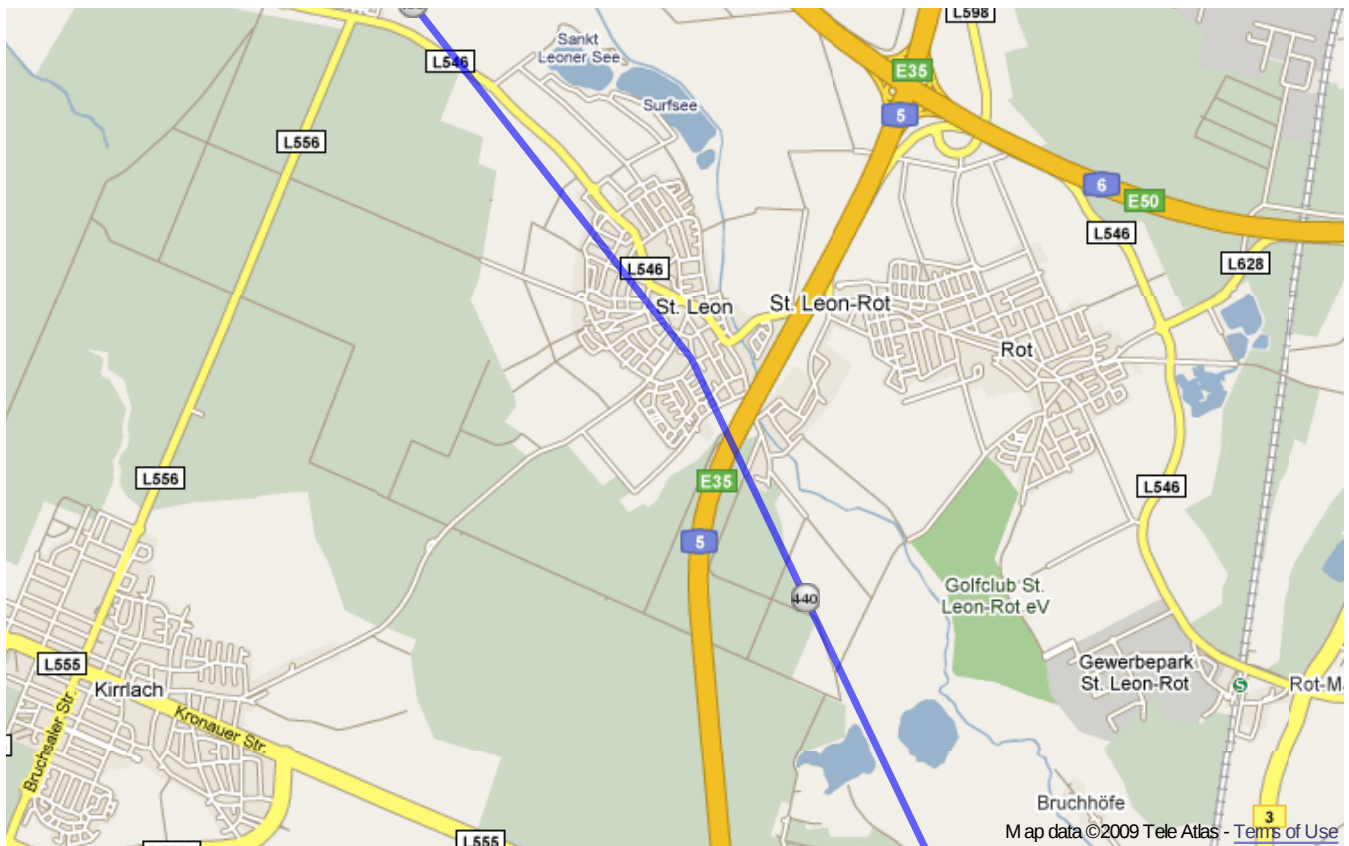

Paneuropa radweg (Germany) | Detail map page 23