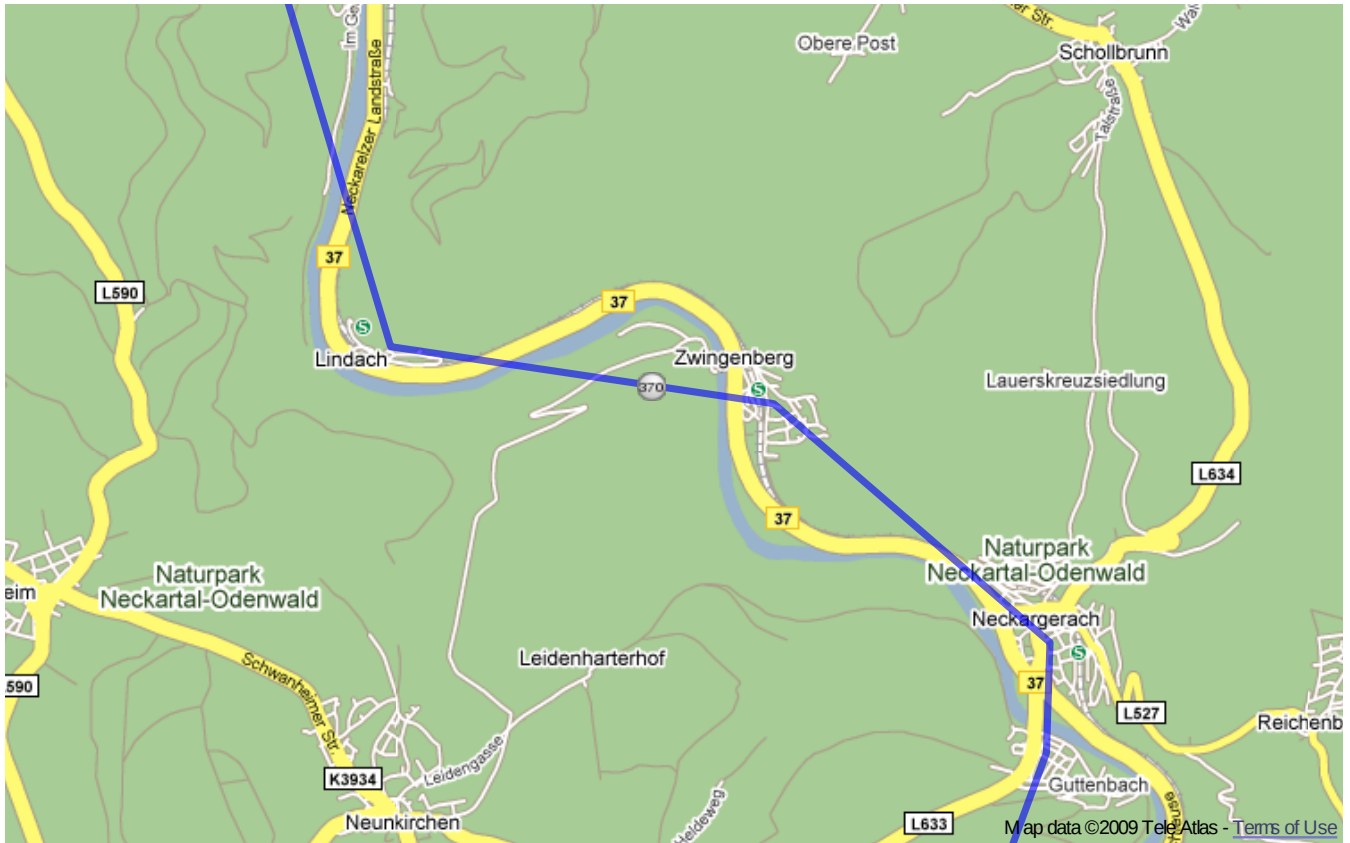

# Paneuropa radweg (Germany)

From Železná to Kehl.

**Warning:** this route **do not copies** Paneuropa radweg precisely, but only traces most important cities and villages on the route. So that it's only **orientational** map. Trust german top-quality bikeroutes, they will guide you through.

Paneuroparadweg (Germany) | Detail map page 18

Paneuropa radweg (Germany) | Detail map page 19

Paneuropa radweg (Germany) | Detail map page 20

Paneuropa radweg (Germany) | Detail map page 21

Paneuropa radweg (Germany) | Detail map page 22