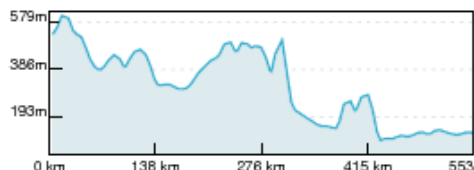

# Paneuropa radweg (Germany)

From Železná to Kehl.

**Warning:** this route **do not copies** Paneuropa radweg precisely, but only traces most important cities and villages on the route. So that it's only **orientational** map. Trust german top-quality bikeroutes, they will guide you through.

**Distance:** 553.5 km  
**Inclination:** Pretty flat  
**Vertical climb:** ca. 6660 m  
**Surface:** Paved, Unpaved, Gravel

Paneuropa radweg (Germany) | Detail map page 1

Paneuropa radweg (Germany) | Detail map page 2