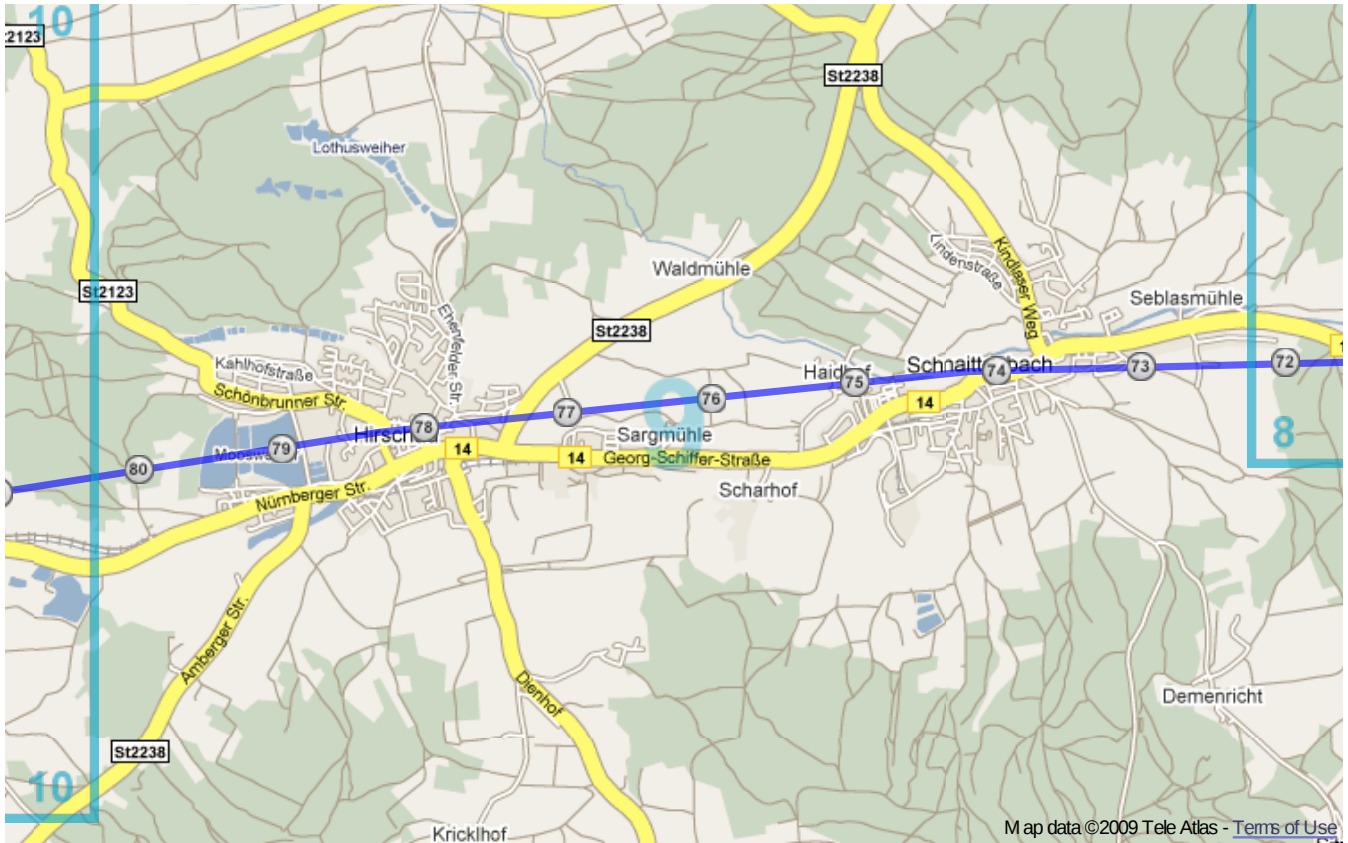

# Paneuropa radweg (Germany)

From Železná to Kehl.

**Warning:** this route **do not copies** Paneuropa radweg precisely, but only traces most important cities and villages on the route. So that it's only **orientational** map. Trust german top-quality bikeroutes, they will guide you through.

**Distance:** 553.5 km  
**Inclination:** Pretty flat  
**Vertical climb:** ca. 6660 m  
**Surface:** Paved, Unpaved, Gravel

Paneuropa radweg (Germany) | Detail map page 1

Paneuropa radweg (Germany) | Detail map page 2

Paneuropa radweg (Germany) | Detail map page 3

Paneuropa radweg (Germany) | Detail map page 4

Paneuropa radweg (Germany) | Detail map page 5

Paneuropa radweg (Germany) | Detail map page 6

Paneuropa radweg (Germany) | Detail map page 7

Paneuropa radweg (Germany) | Detail map page 8

Paneuropa radweg (Germany) | Detail map page 9

Paneuropa radweg (Germany) | Detail map page 10

Paneuropa radweg (Germany) | Detail map page 11

Paneuropa radweg (Germany) | Detail map page 12