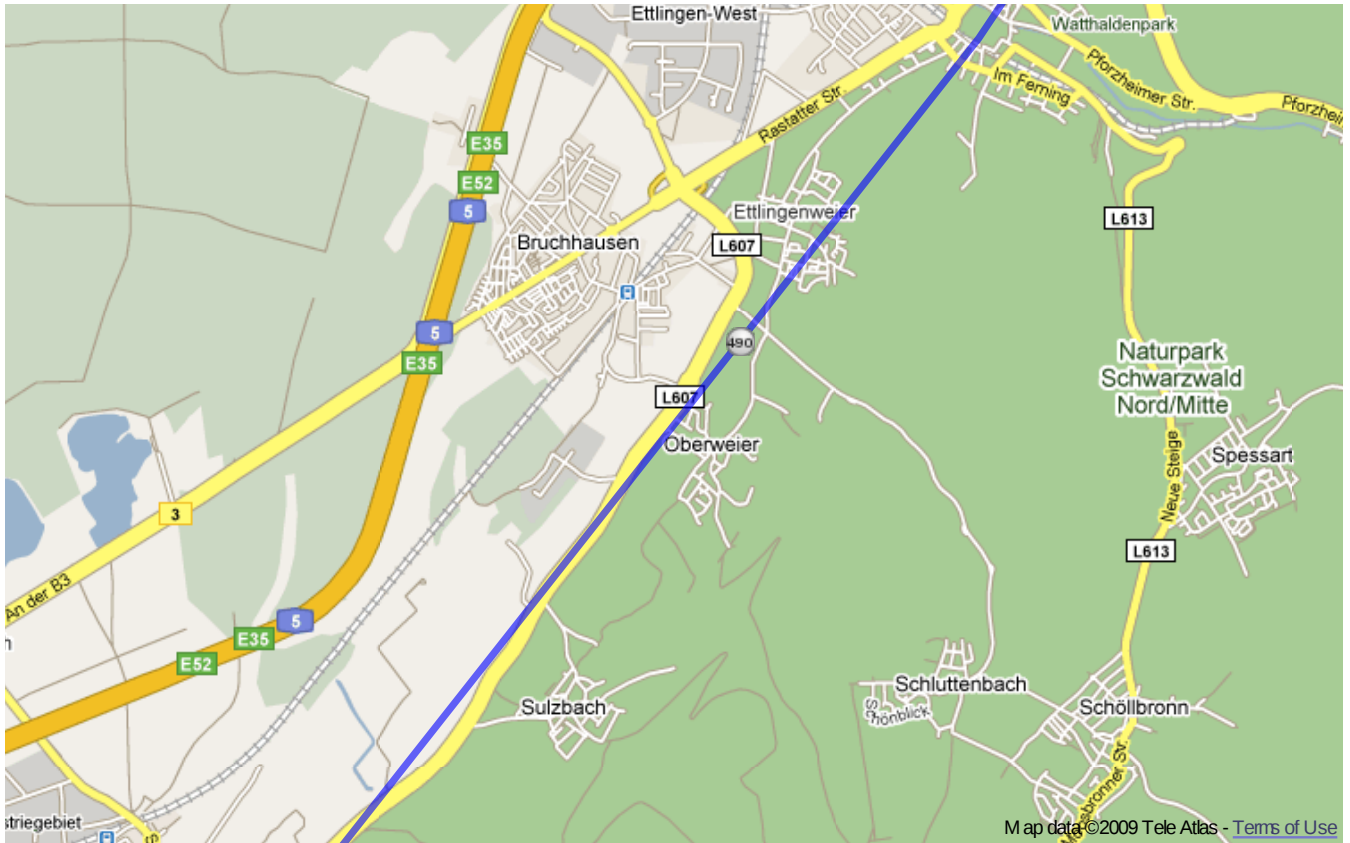

# Paneuropa radweg (Germany)

From Železná to Kehl.

**Warning:** this route **do not copies** Paneuropa radweg precisely, but only traces most important cities and villages on the route. So that it's only **orientational** map. Trust german top-quality bikeroutes, they will guide you through.

Paneuropa radweg (Germany) | Detail map page 23

Paneuropa radweg (Germany) | Detail map page 24

Paneuropa radweg (Germany) | Detail map page 25

Paneuropa radweg (Germany) | Detail map page 26

Paneuropa radweg (Germany) | Detail map page 27

Paneuropa radweg (Germany) | Detail map page 28

Paneuroparadweg (Germany) | Detail map page 29

Paneuropa radweg (Germany) | Detail map page 30