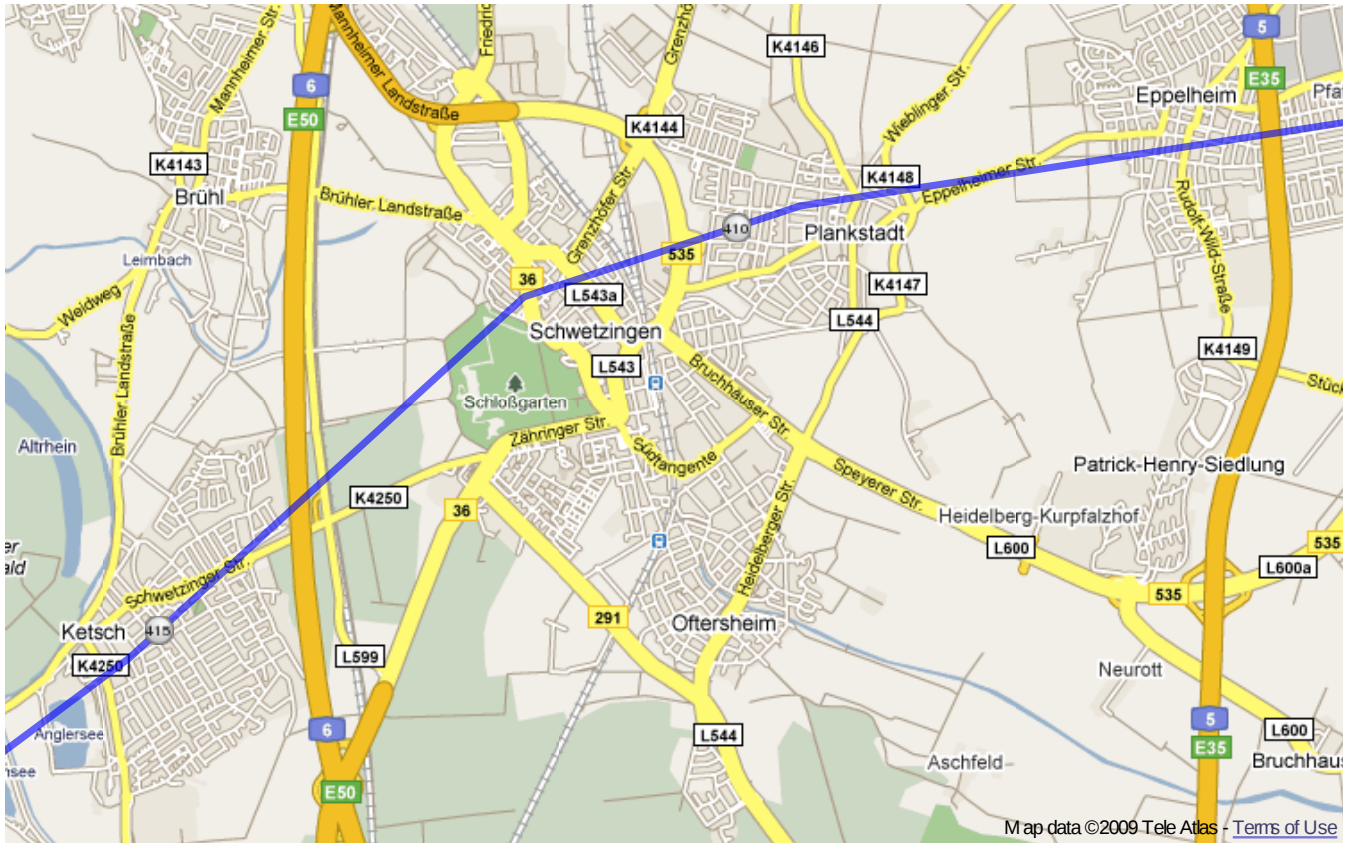

# Paneuropa radweg (Germany)

From Železná to Kehl.

**Warning:** this route **do not copies** Paneuropa radweg precisely, but only traces most important cities and villages on the route. So that it's only **orientational** map. Trust german top-quality bikeroutes, they will guide you through.

Paneuropa radweg (Germany) | Detail map page 3

Paneuropa radweg (Germany) | Detail map page 4

Paneuropa radweg (Germany) | Detail map page 5

Paneuropa radweg (Germany) | Detail map page 6

Paneuropa radweg (Germany) | Detail map page 7

Paneuropa radweg (Germany) | Detail map page 13

Paneuroparadweg (Germany) | Detail map page 14

Paneuropa radweg (Germany) | Detail map page 15

Paneuropa radweg (Germany) | Detail map page 16

Paneuroparadweg (Germany)| Detail map page 17

Paneuroparadweg (Germany) | Detail map page 18

Paneuropa radweg (Germany) | Detail map page 19

Paneuropa radweg (Germany) | Detail map page 20

Paneuropa radweg (Germany) | Detail map page 21

Paneuropa radweg (Germany) | Detail map page 22