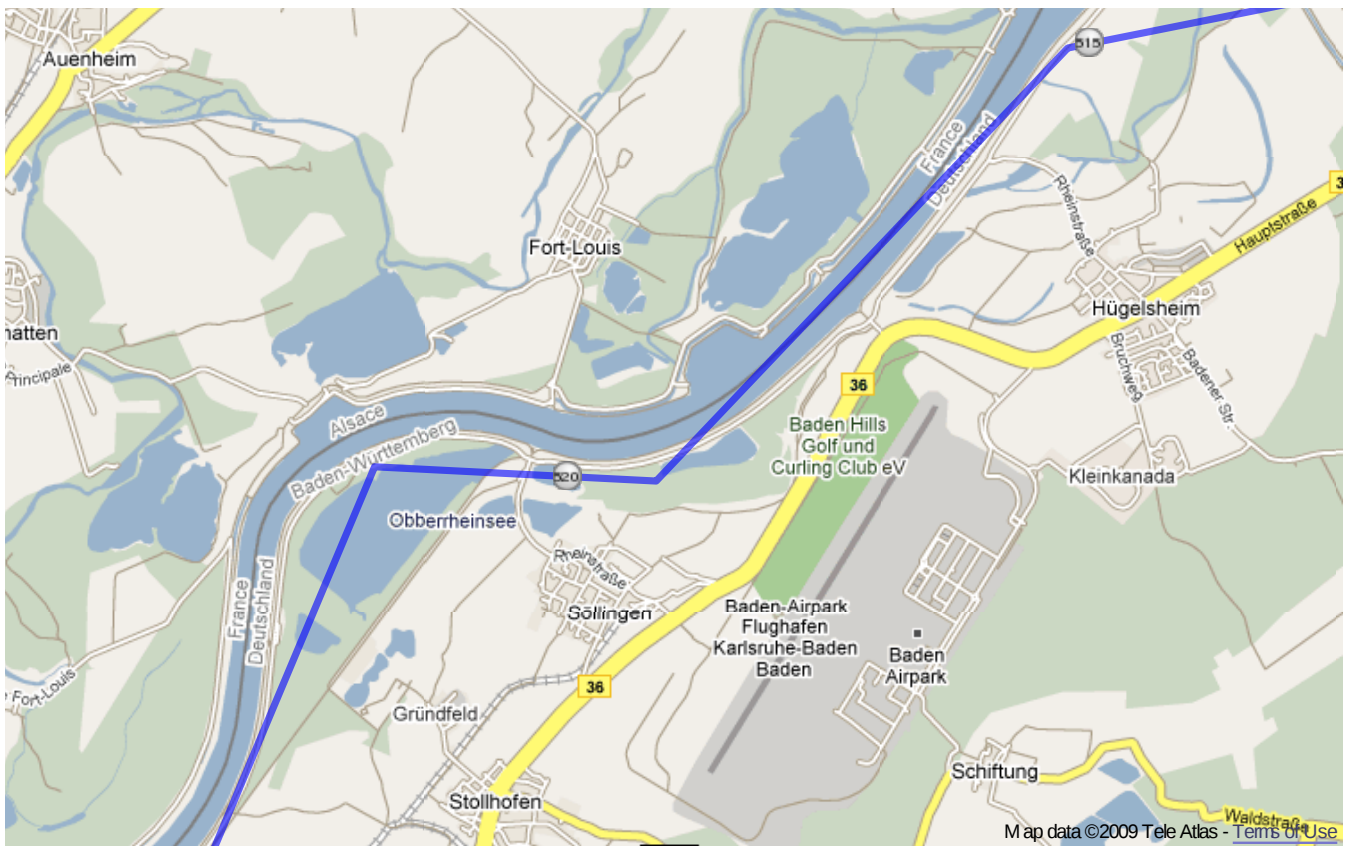

Paneuropa radweg (Germany) | Detail map page 28