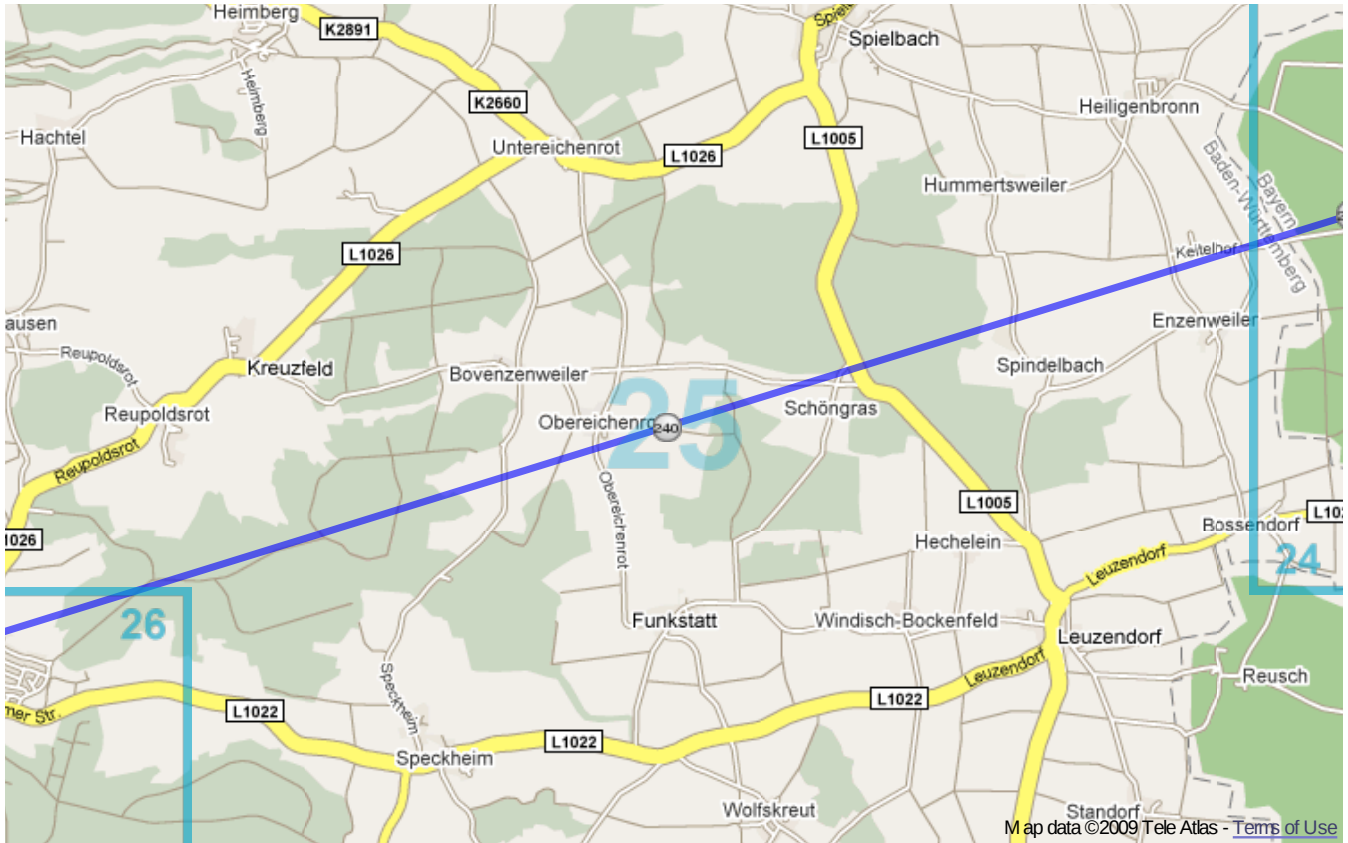

Paneuropa radweg (Germany) | Detail map page 13