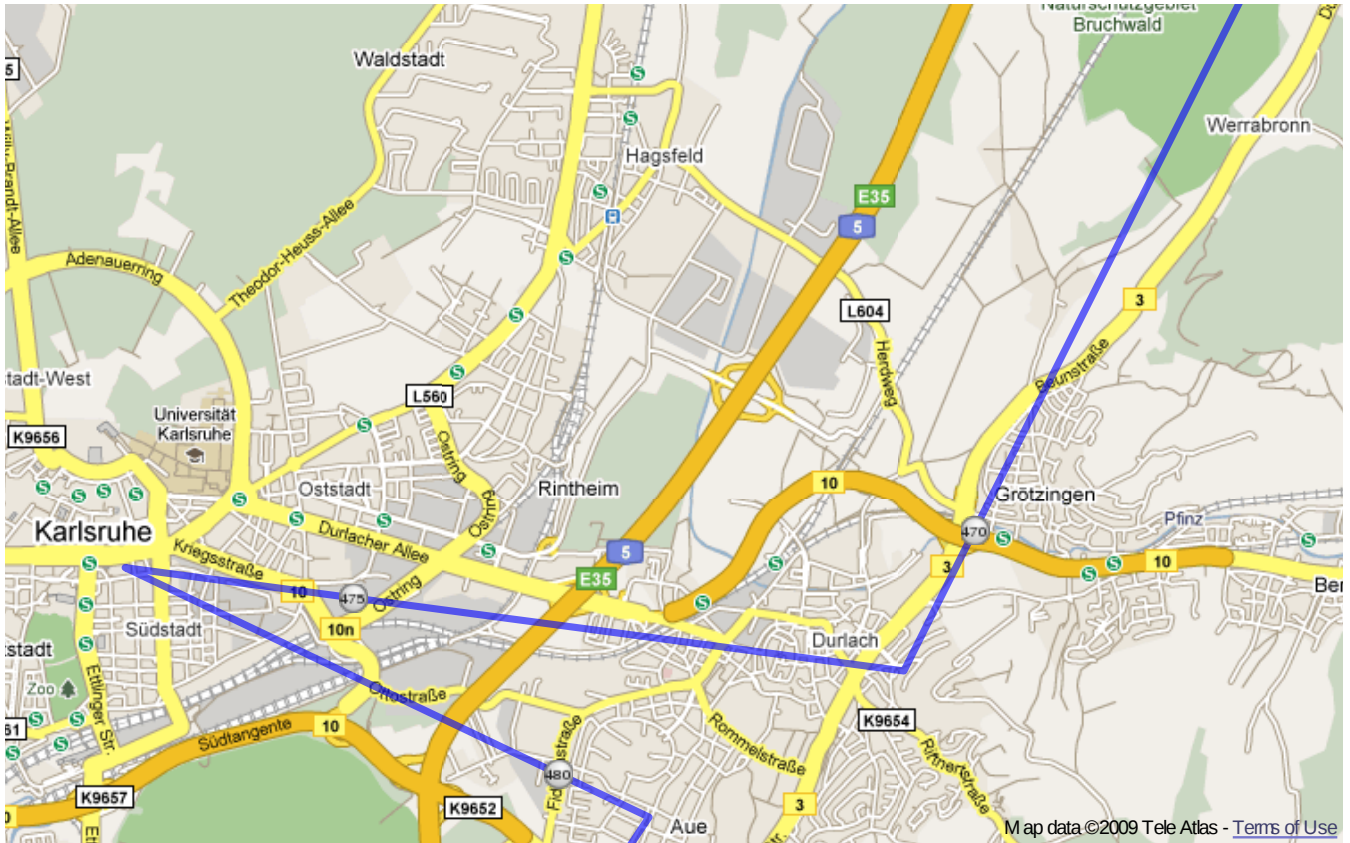

# Paneuropa radweg (Germany)

From Železná to Kehl.

**Warning:** this route **do not copies** Paneuropa radweg precisely, but only traces most important cities and villages on the route. So that it's only **orientational** map. Trust german top-quality bikeroutes, they will guide you through.

Paneuroparadweg (Germany) | Detail map page 18

Paneuropa radweg (Germany) | Detail map page 19

Paneuropa radweg (Germany) | Detail map page 20

Paneuropa radweg (Germany) | Detail map page 21

Paneuropa radweg (Germany) | Detail map page 22

Paneuropa radweg (Germany) | Detail map page 23

Paneuropa radweg (Germany) | Detail map page 24

Paneuropa radweg (Germany) | Detail map page 25

Paneuropa radweg (Germany) | Detail map page 26

Paneuropa radweg (Germany) | Detail map page 27

Paneuropa radweg (Germany) | Detail map page 28

Paneuroparadweg (Germany) | Detail map page 29

Paneuropa radweg (Germany) | Detail map page 30