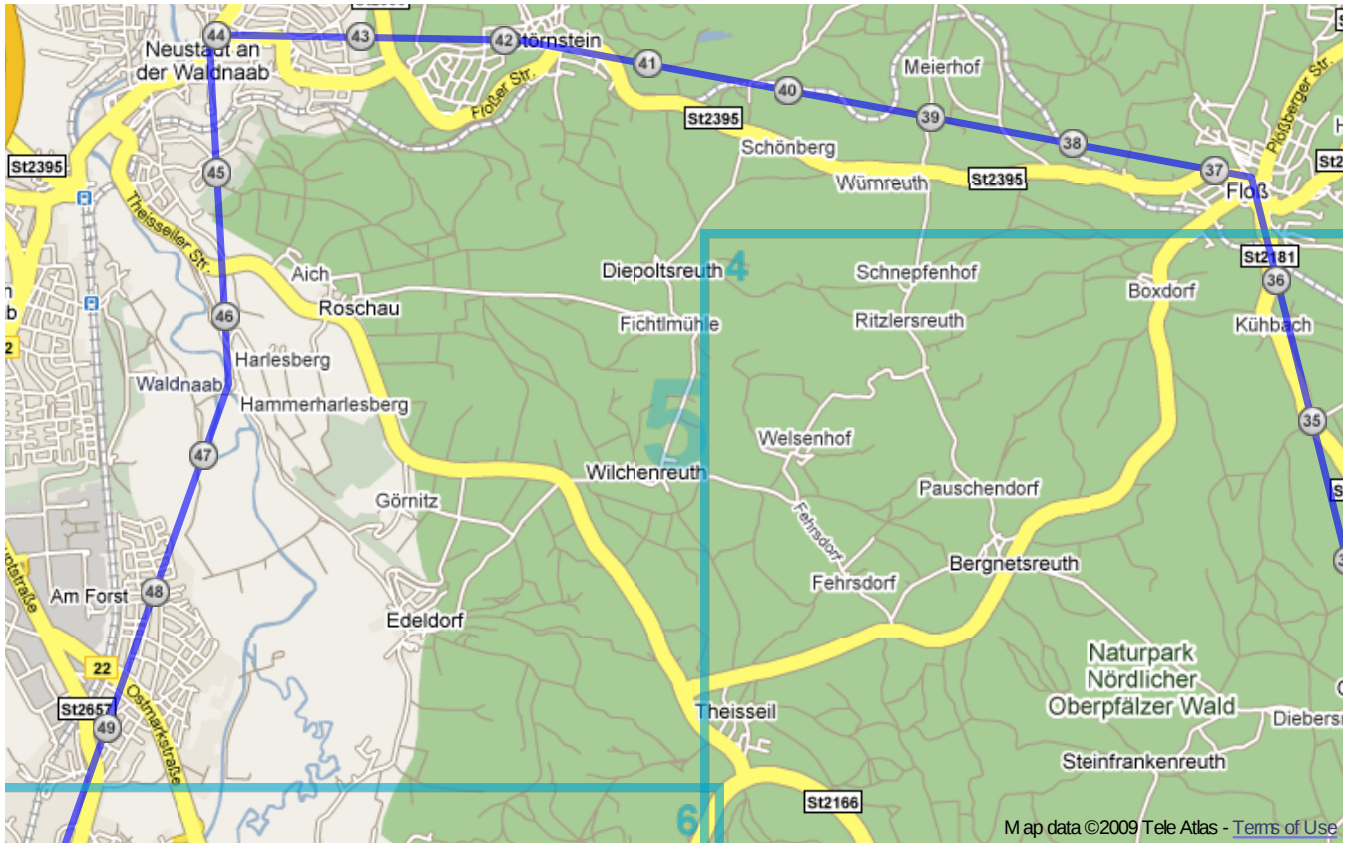

# Paneuropa radweg (Germany)

From Železná to Kehl.

**Warning:** this route **do not copies** Paneuropa radweg precisely, but only traces most important cities and villages on the route. So that it's only **orientational** map. Trust german top-quality bikeroutes, they will guide you through.

**Distance:** 553.5 km  
**Inclination:** Pretty flat  
**Vertical climb:** ca. 6660 m  
**Surface:** Paved, Unpaved, Gravel

Paneuropa radweg (Germany) | Detail map page 1

Paneuropa radweg (Germany) | Detail map page 2

Paneuropa radweg (Germany) | Detail map page 3

Paneuropa radweg (Germany) | Detail map page 4

Paneuropa radweg (Germany) | Detail map page 5

Paneuropa radweg (Germany) | Detail map page 6

Paneuropa radweg (Germany) | Detail map page 7

Paneuropa radweg (Germany) | Detail map page 8

Paneuropa radweg (Germany) | Detail map page 9

Paneuropa radweg (Germany) | Detail map page 10

Paneuropa radweg (Germany) | Detail map page 11

Paneuropa radweg (Germany) | Detail map page 12