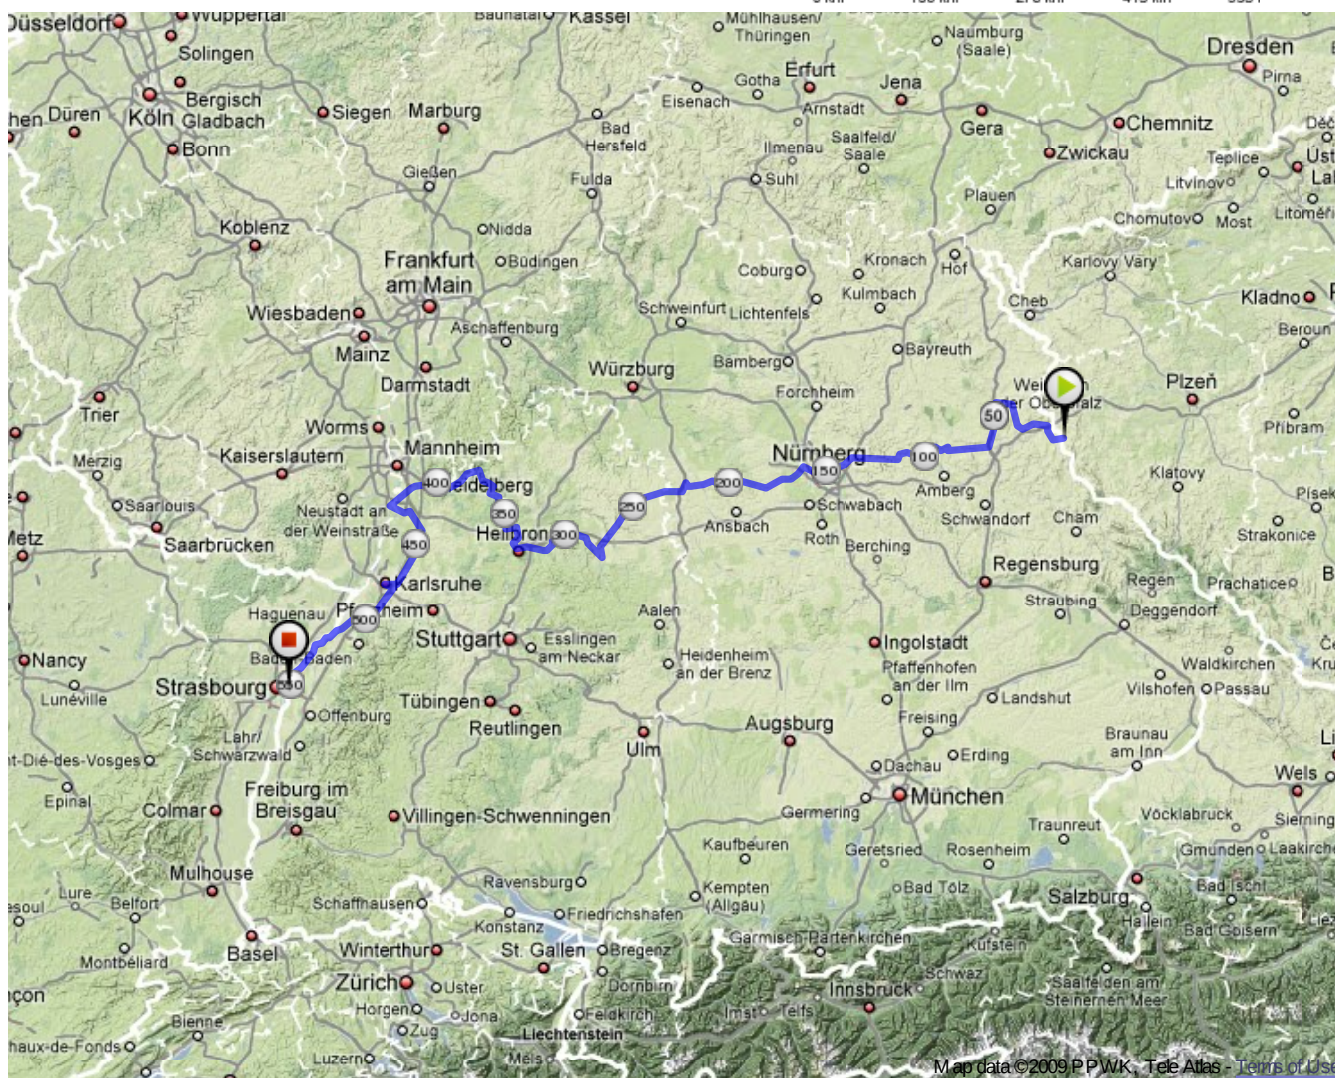

# Paneuropa radweg (Germany)

From Železná to Kehl.

**Warning:** this route **do not copies** Paneuropa radweg precisely, but only traces most important cities and villages on the route. So that it's only **orientational** map. Trust german top-quality bikeroutes, they will guide you through.

**Distance:** 553.5 km  
**Inclination:** Pretty flat  
**Vertical climb:** ca. 6660 m  
**Surface:** Paved, Unpaved, Gravel

Paneuropa radweg (Germany) | Detail map page 1

Paneuropa radweg (Germany) | Detail map page 2

Paneuropa radweg (Germany) | Detail map page 3

Paneuropa radweg (Germany) | Detail map page 4

Paneuropa radweg (Germany) | Detail map page 5

Paneuropa radweg (Germany) | Detail map page 6

Paneuropa radweg (Germany) | Detail map page 7

Paneuropa radweg (Germany) | Detail map page 28

Paneuroparadweg (Germany) | Detail map page 29

Paneuropa radweg (Germany) | Detail map page 30