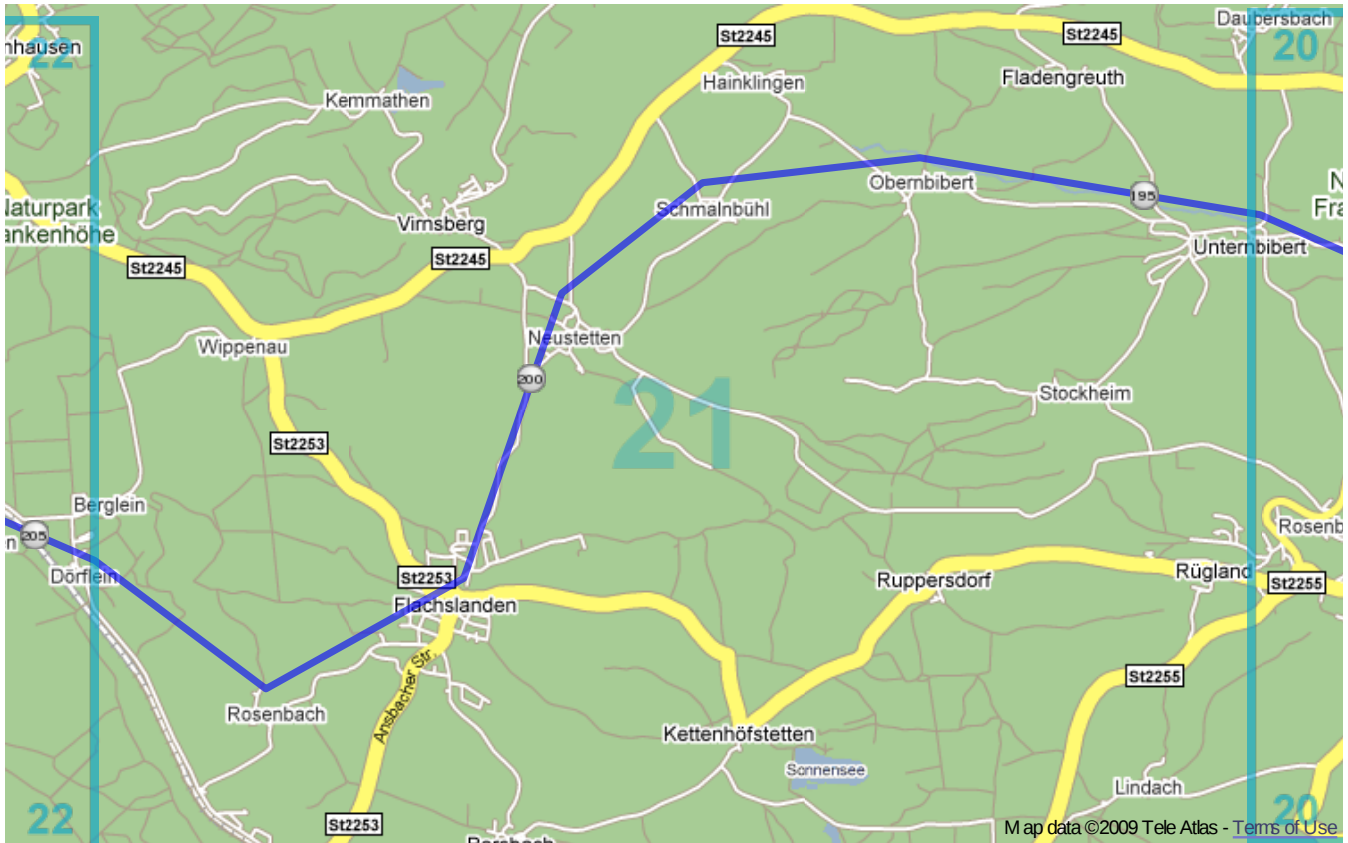

# Paneuropa radweg (Germany)

From Železná to Kehl.

**Warning:** this route **do not copies** Paneuropa radweg precisely, but only traces most important cities and villages on the route. So that it's only **orientational** map. Trust german top-quality bikeroutes, they will guide you through.

Paneuropa radweg (Germany) | Detail map page 3

Paneuropa radweg (Germany) | Detail map page 4

Paneuropa radweg (Germany) | Detail map page 5

Paneuropa radweg (Germany) | Detail map page 6

Paneuropa radweg (Germany) | Detail map page 7

Paneuropa radweg (Germany) | Detail map page 8

Paneuropa radweg (Germany) | Detail map page 9

Paneuropa radweg (Germany) | Detail map page 10

Paneuropa radweg (Germany) | Detail map page 11

Paneuropa radweg (Germany) | Detail map page 12