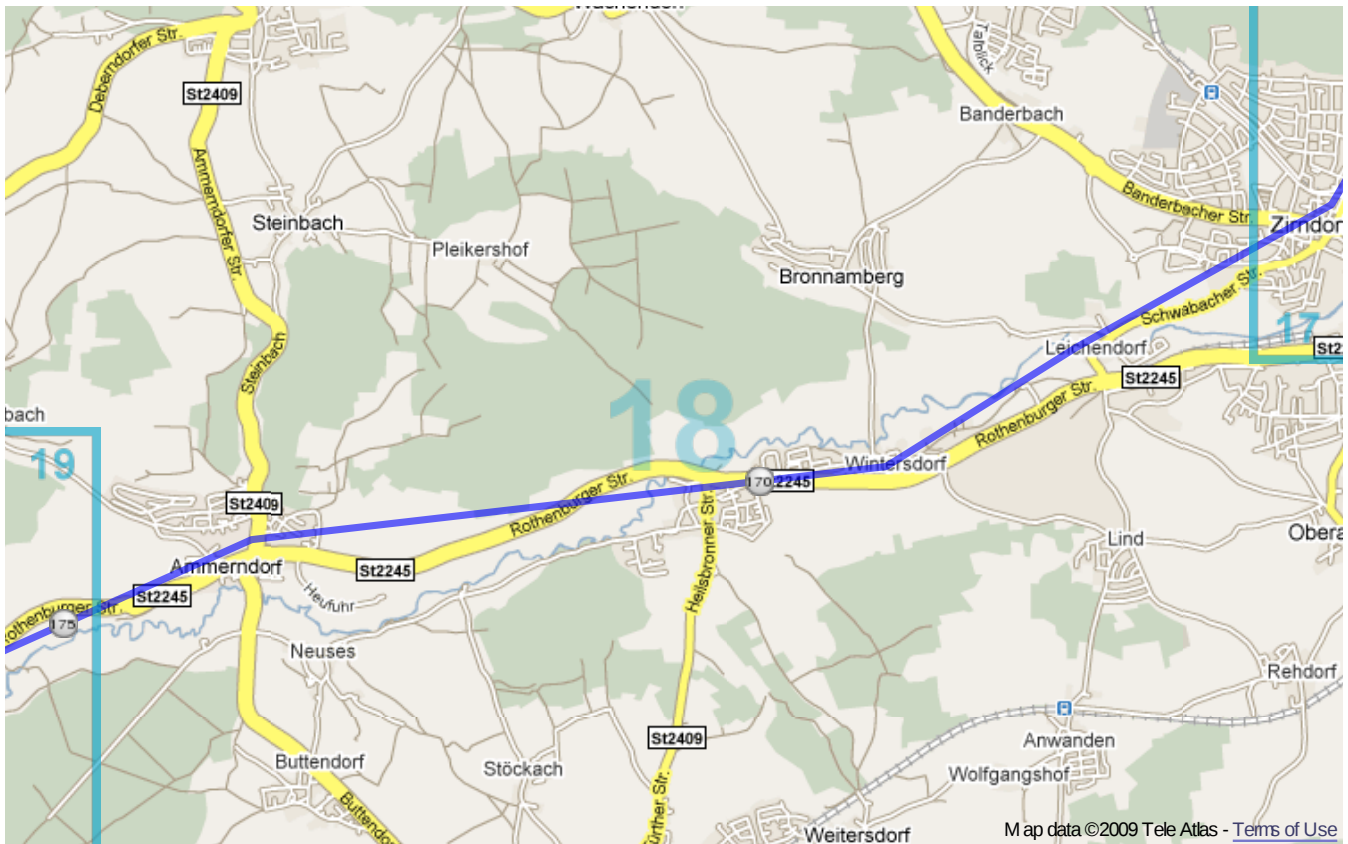

# Paneuropa radweg (Germany)

From Železná to Kehl.

**Warning:** this route **do not copies** Paneuropa radweg precisely, but only traces most important cities and villages on the route. So that it's only **orientational** map. Trust german top-quality bikeroutes, they will guide you through.

**Distance:** 553.5 km  
**Inclination:** Pretty flat  
**Vertical climb:** ca. 6660 m  
**Surface:** Paved, Unpaved, Gravel

Paneuropa radweg (Germany) | Detail map page 1

Paneuropa radweg (Germany) | Detail map page 2

Paneuropa radweg (Germany) | Detail map page 3

Paneuropa radweg (Germany) | Detail map page 4

Paneuropa radweg (Germany) | Detail map page 5

Paneuropa radweg (Germany) | Detail map page 6

Paneuropa radweg (Germany) | Detail map page 7

Paneuropa radweg (Germany) | Detail map page 8

Paneuropa radweg (Germany) | Detail map page 9

Paneuropa radweg (Germany) | Detail map page 10

Paneuropa radweg (Germany) | Detail map page 11

Paneuropa radweg (Germany) | Detail map page 12