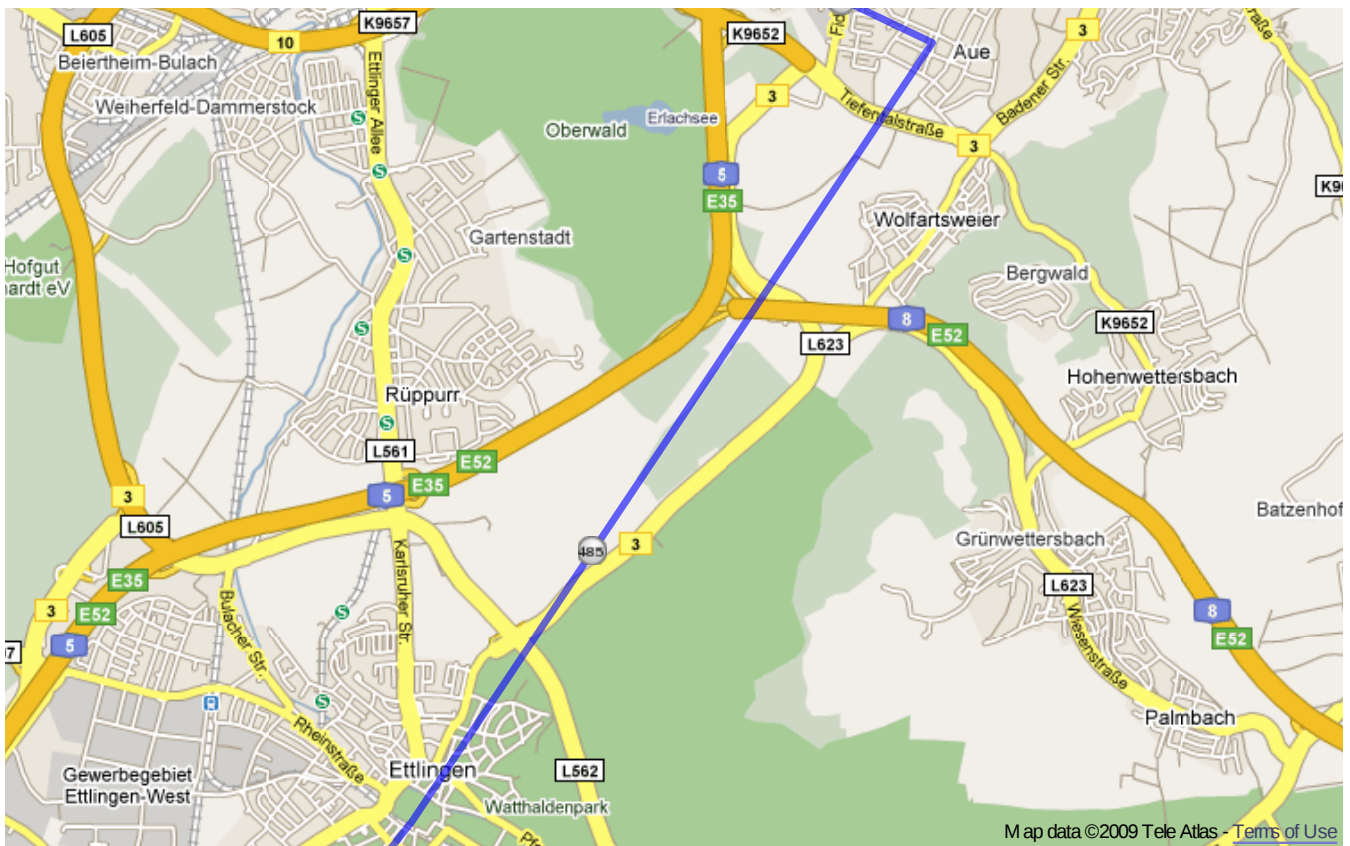

# Paneuropa radweg (Germany)

From Železná to Kehl.

**Warning:** this route **do not copies** Paneuropa radweg precisely, but only traces most important cities and villages on the route. So that it's only **orientational** map. Trust german top-quality bikeroutes, they will guide you through.

Paneuroparadweg (Germany) | Detail map page 18

Paneuropa radweg (Germany) | Detail map page 19

Paneuropa radweg (Germany) | Detail map page 20

Paneuropa radweg (Germany) | Detail map page 21

Paneuropa radweg (Germany) | Detail map page 22

Paneuropa radweg (Germany) | Detail map page 23

Paneuropa radweg (Germany) | Detail map page 24

Paneuropa radweg (Germany) | Detail map page 25

Paneuropa radweg (Germany) | Detail map page 26

Paneuropa radweg (Germany) | Detail map page 27

Paneuropa radweg (Germany) | Detail map page 28

Paneuroparadweg (Germany) | Detail map page 29

Paneuropa radweg (Germany) | Detail map page 30