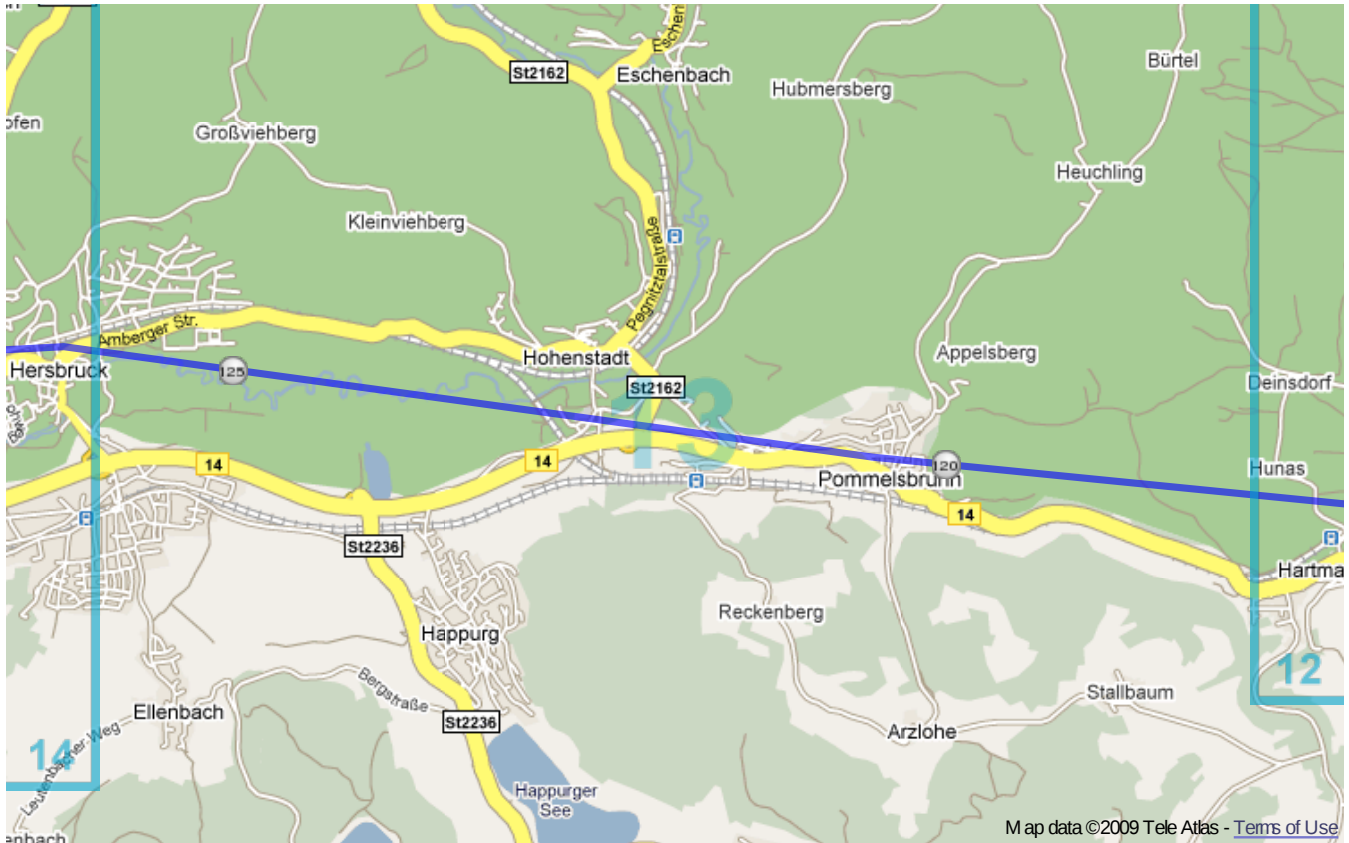

# Paneuropa radweg (Germany)

From Železná to Kehl.

**Warning:** this route **do not copies** Paneuropa radweg precisely, but only traces most important cities and villages on the route. So that it's only **orientational** map. Trust german top-quality bikeroutes, they will guide you through.

**Distance:** 553.5 km  
**Inclination:** Pretty flat  
**Vertical climb:** ca. 6660 m  
**Surface:** Paved, Unpaved, Gravel

Paneuropa radweg (Germany) | Detail map page 1

Paneuropa radweg (Germany) | Detail map page 2

Paneuropa radweg (Germany) | Detail map page 3

Paneuropa radweg (Germany) | Detail map page 4

Paneuropa radweg (Germany) | Detail map page 5

Paneuropa radweg (Germany) | Detail map page 6

Paneuropa radweg (Germany) | Detail map page 7

Paneuropa radweg (Germany) | Detail map page 8

Paneuropa radweg (Germany) | Detail map page 9

Paneuropa radweg (Germany) | Detail map page 10

Paneuropa radweg (Germany) | Detail map page 11

Paneuropa radweg (Germany) | Detail map page 12