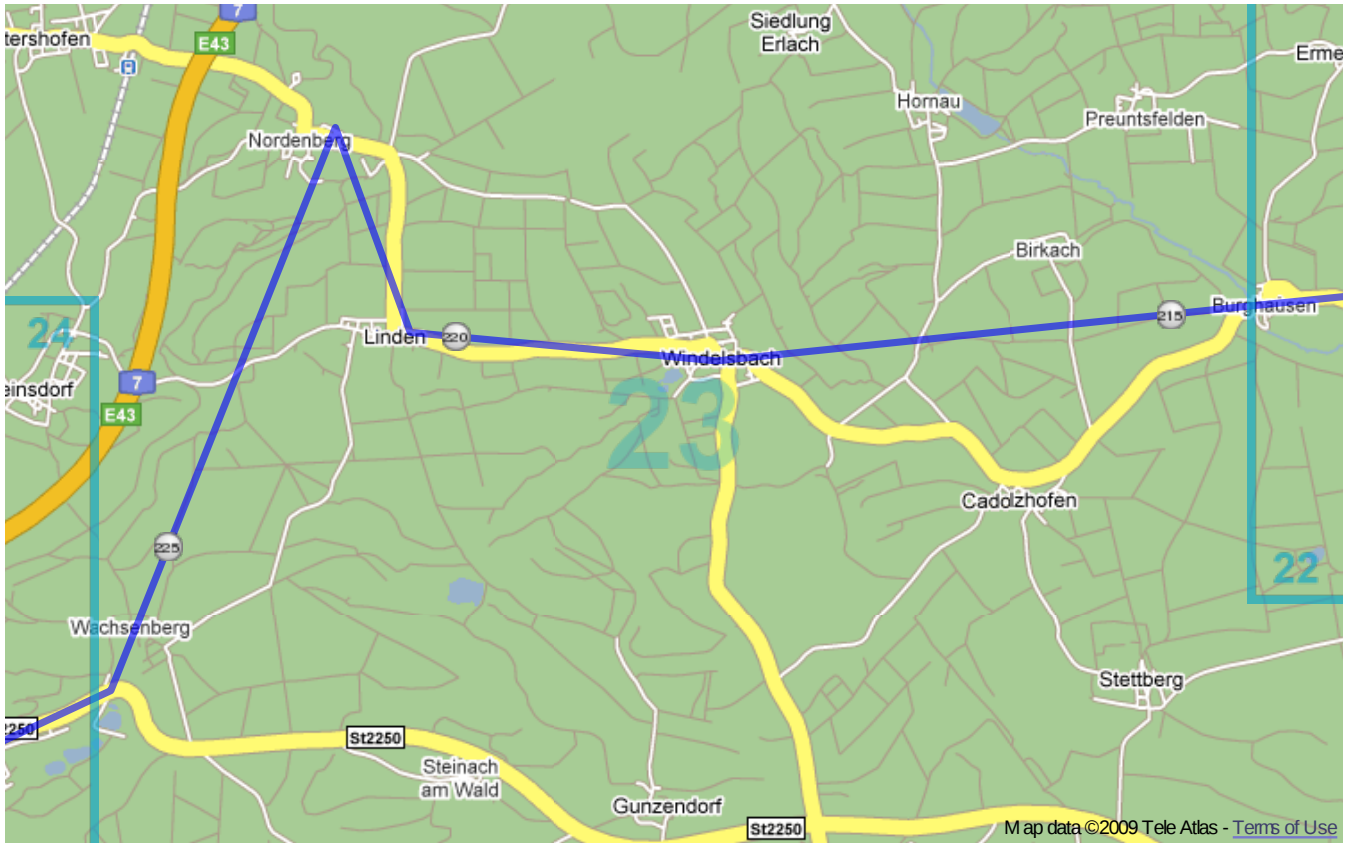

Paneuropa radweg (Germany) | Detail map page 12