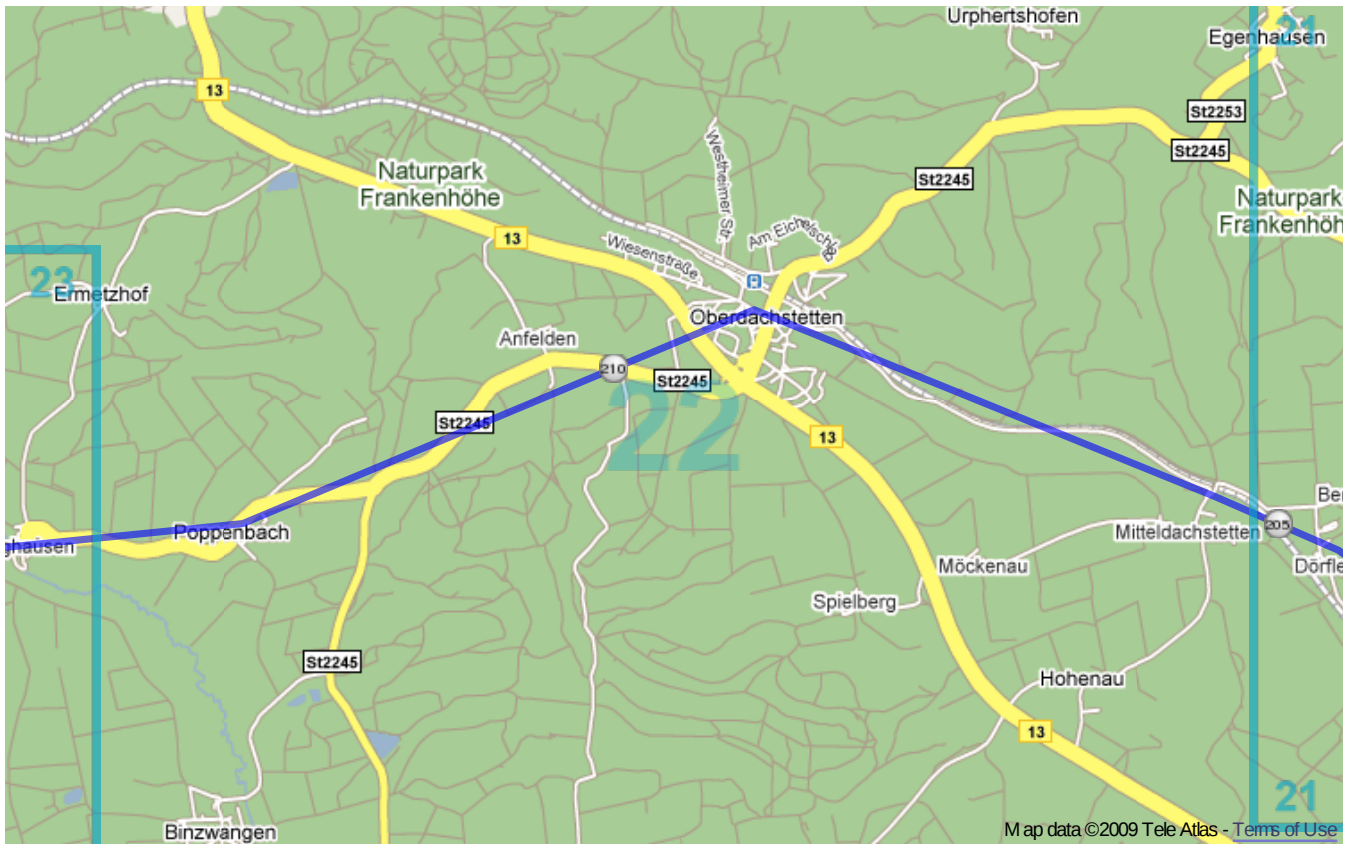

# Paneuropa radweg (Germany)

From Železná to Kehl.

**Warning:** this route **do not copies** Paneuropa radweg precisely, but only traces most important cities and villages on the route. So that it's only **orientational** map. Trust german top-quality bikeroutes, they will guide you through.

Paneuropa radweg (Germany) | Detail map page 3

Paneuropa radweg (Germany) | Detail map page 4

Paneuropa radweg (Germany) | Detail map page 5

Paneuropa radweg (Germany) | Detail map page 6

Paneuropa radweg (Germany) | Detail map page 7

Paneuropa radweg (Germany) | Detail map page 8

Paneuropa radweg (Germany) | Detail map page 9

Paneuropa radweg (Germany) | Detail map page 10

Paneuropa radweg (Germany) | Detail map page 11

Paneuropa radweg (Germany) | Detail map page 12