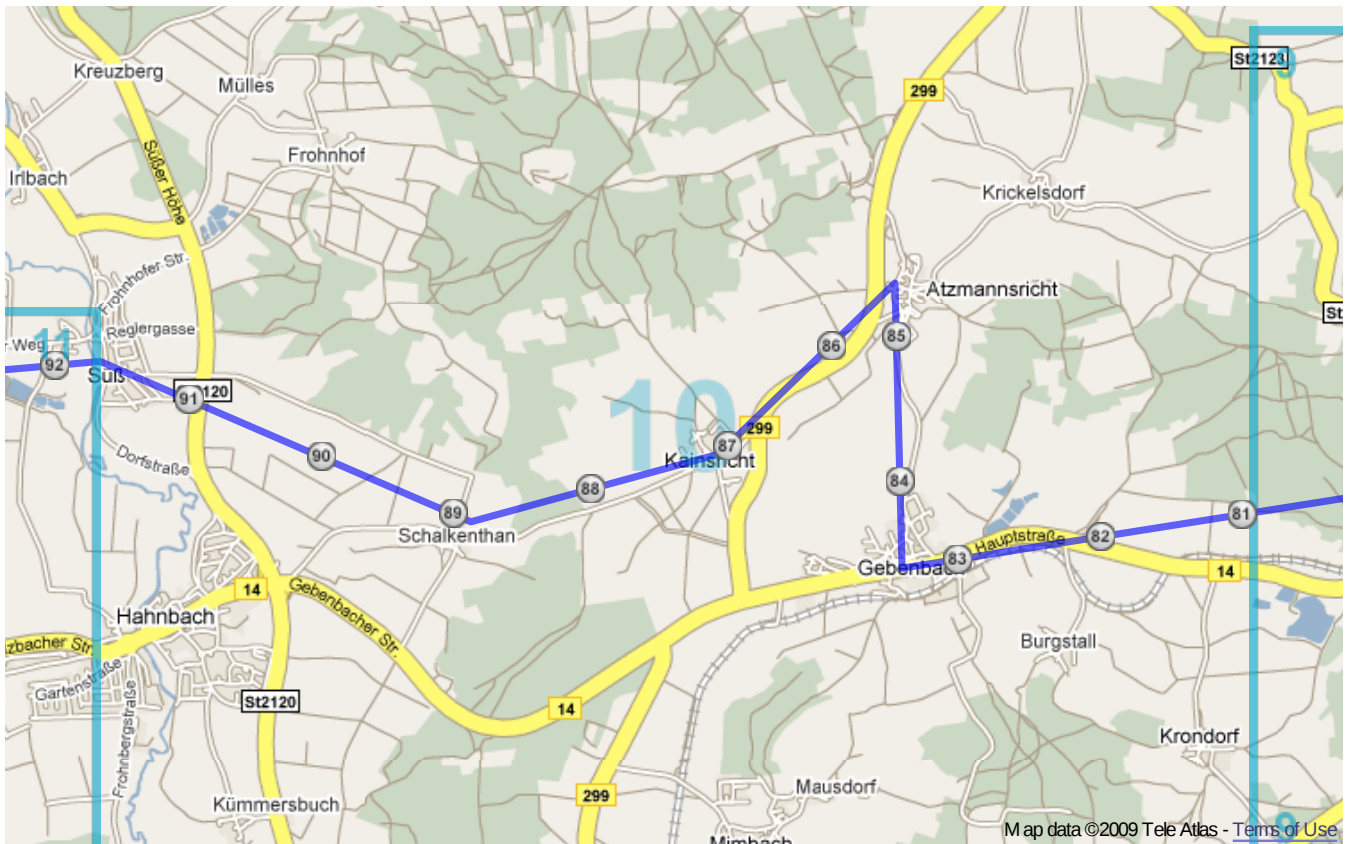

# Paneuropa radweg (Germany)

From Železná to Kehl.

**Warning:** this route **do not copies** Paneuropa radweg precisely, but only traces most important cities and villages on the route. So that it's only **orientational** map. Trust german top-quality bikeroutes, they will guide you through.

**Distance:** 553.5 km  
**Inclination:** Pretty flat  
**Vertical climb:** ca. 6660 m  
**Surface:** Paved, Unpaved, Gravel

Paneuropa radweg (Germany) | Detail map page 1

Paneuropa radweg (Germany) | Detail map page 2

Paneuropa radweg (Germany) | Detail map page 3

Paneuropa radweg (Germany) | Detail map page 4

Paneuropa radweg (Germany) | Detail map page 5

Paneuropa radweg (Germany) | Detail map page 6

Paneuropa radweg (Germany) | Detail map page 7

Paneuropa radweg (Germany) | Detail map page 8

Paneuropa radweg (Germany) | Detail map page 9

Paneuropa radweg (Germany) | Detail map page 10

Paneuropa radweg (Germany) | Detail map page 11

Paneuropa radweg (Germany) | Detail map page 12