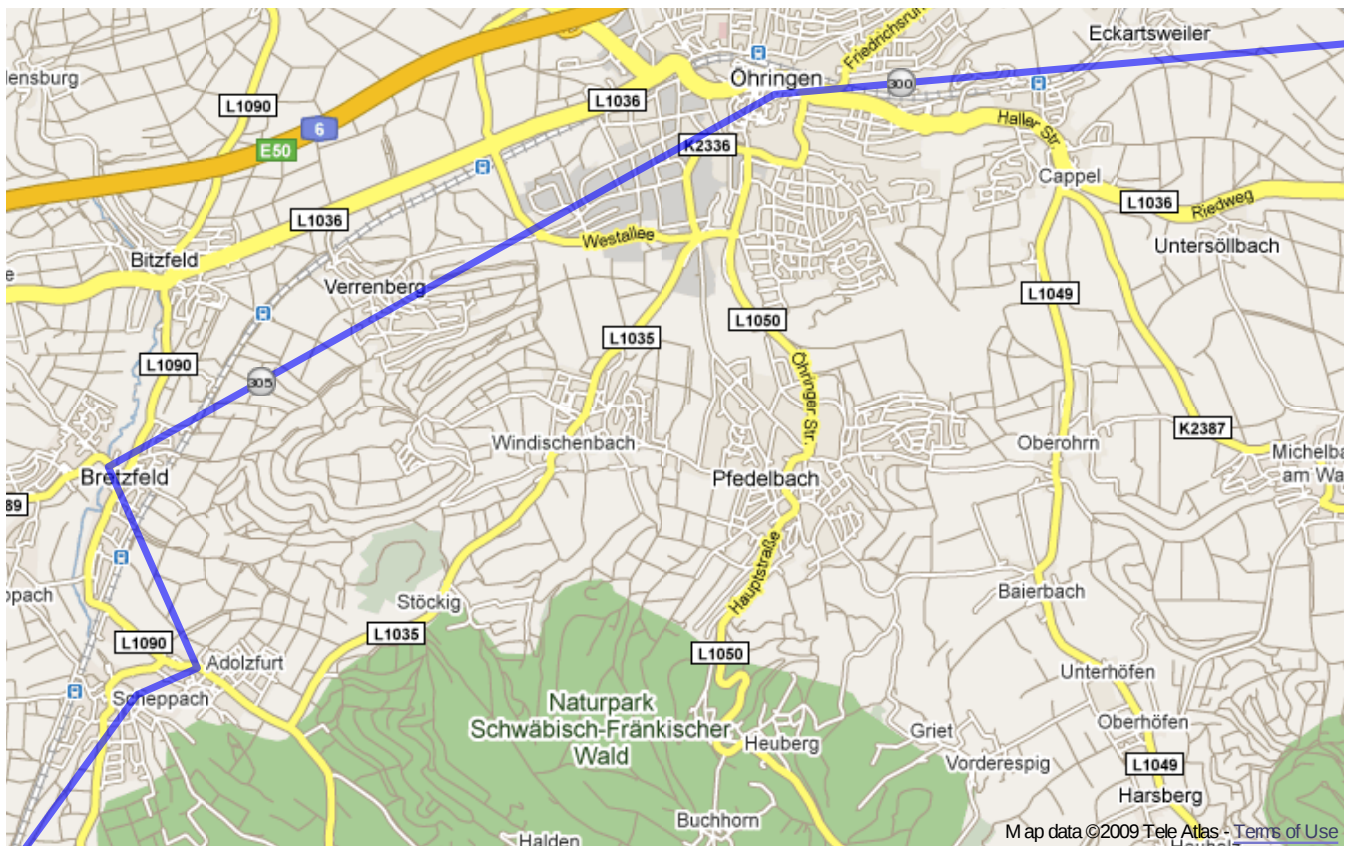

# Paneuropa radweg (Germany)

From Železná to Kehl.

**Warning:** this route **do not copies** Paneuropa radweg precisely, but only traces most important cities and villages on the route. So that it's only **orientational** map. Trust german top-quality bikeroutes, they will guide you through.

Paneuropa radweg (Germany) | Detail map page 8

Paneuropa radweg (Germany) | Detail map page 9

Paneuropa radweg (Germany) | Detail map page 10

Paneuropa radweg (Germany) | Detail map page 11

Paneuropa radweg (Germany) | Detail map page 12

Paneuropa radweg (Germany) | Detail map page 13

Paneuroparadweg (Germany) | Detail map page 14

Paneuropa radweg (Germany) | Detail map page 15

Paneuropa radweg (Germany) | Detail map page 16

Paneuroparadweg (Germany)| Detail map page 17

Paneuroparadweg (Germany) | Detail map page 18

Paneuropa radweg (Germany) | Detail map page 19

Paneuropa radweg (Germany) | Detail map page 20

Paneuropa radweg (Germany) | Detail map page 21

Paneuropa radweg (Germany) | Detail map page 22