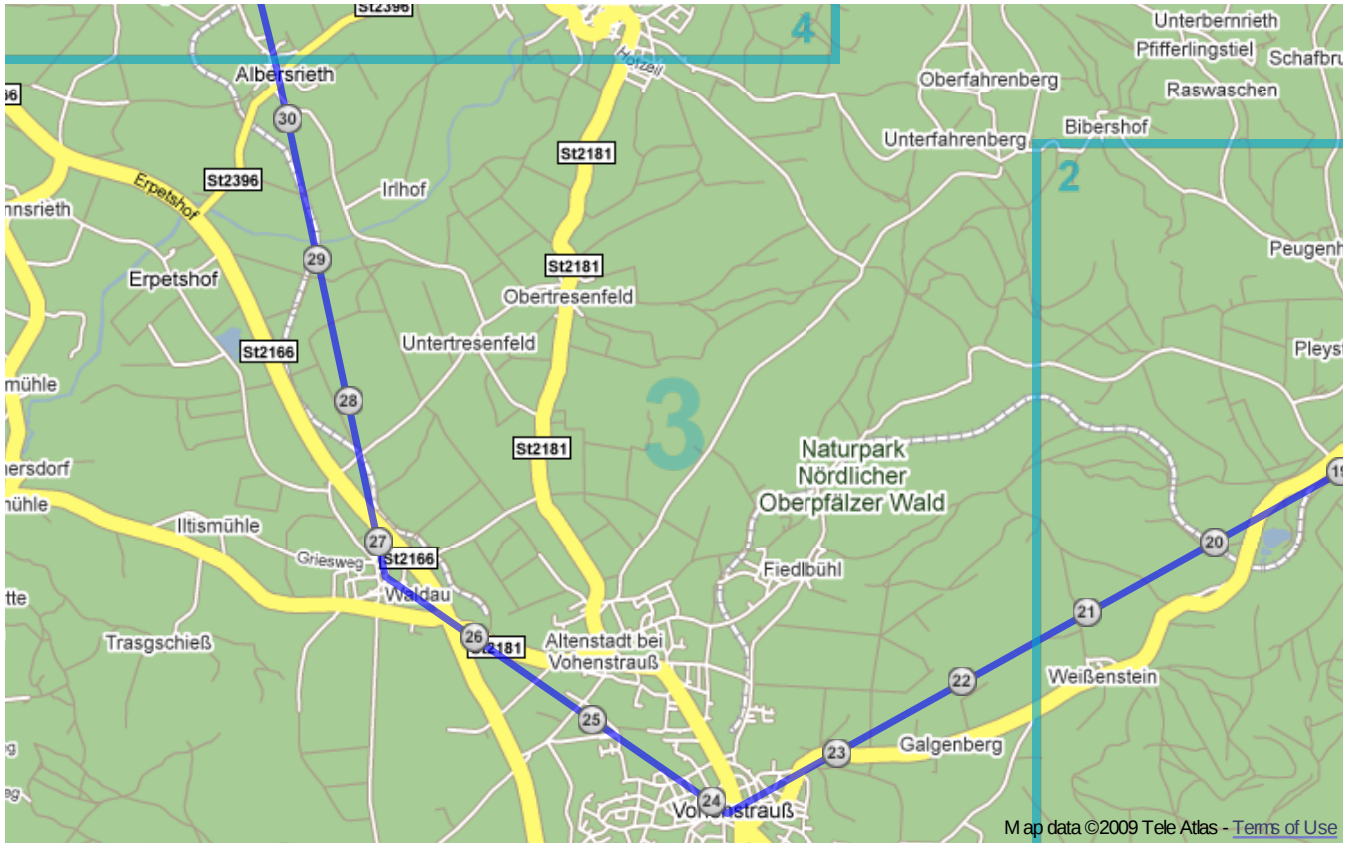

# Paneuropa radweg (Germany)

From Železná to Kehl.

**Warning:** this route **do not copies** Paneuropa radweg precisely, but only traces most important cities and villages on the route. So that it's only **orientational** map. Trust german top-quality bikeroutes, they will guide you through.

**Distance:** 553.5 km  
**Inclination:** Pretty flat  
**Vertical climb:** ca. 6660 m  
**Surface:** Paved, Unpaved, Gravel

Paneuropa radweg (Germany) | Detail map page 1

Paneuropa radweg (Germany) | Detail map page 2

Paneuropa radweg (Germany) | Detail map page 3

Paneuropa radweg (Germany) | Detail map page 4

Paneuropa radweg (Germany) | Detail map page 5

Paneuropa radweg (Germany) | Detail map page 6

Paneuropa radweg (Germany) | Detail map page 7

Paneuropa radweg (Germany) | Detail map page 8

Paneuropa radweg (Germany) | Detail map page 9

Paneuropa radweg (Germany) | Detail map page 10

Paneuropa radweg (Germany) | Detail map page 11

Paneuropa radweg (Germany) | Detail map page 12