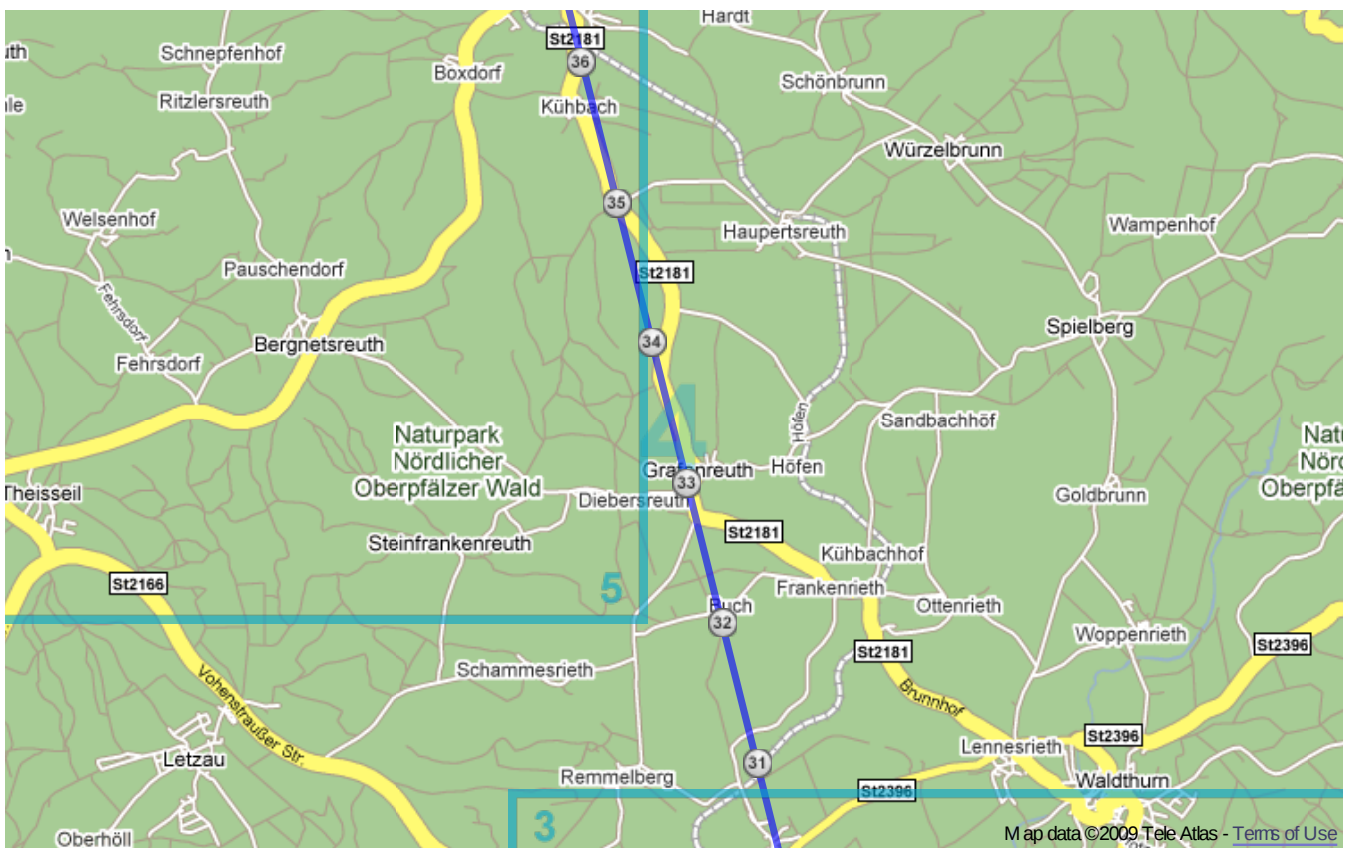

# Paneuropa radweg (Germany)

From Železná to Kehl.

**Warning:** this route **do not copies** Paneuropa radweg precisely, but only traces most important cities and villages on the route. So that it's only **orientational** map. Trust german top-quality bikeroutes, they will guide you through.

**Distance:** 553.5 km  
**Inclination:** Pretty flat  
**Vertical climb:** ca. 6660 m  
**Surface:** Paved, Unpaved, Gravel

Paneuropa radweg (Germany) | Detail map page 1

Paneuropa radweg (Germany) | Detail map page 2

Paneuropa radweg (Germany) | Detail map page 3

Paneuropa radweg (Germany) | Detail map page 4

Paneuropa radweg (Germany) | Detail map page 5

Paneuropa radweg (Germany) | Detail map page 6

Paneuropa radweg (Germany) | Detail map page 7

Paneuropa radweg (Germany) | Detail map page 8

Paneuropa radweg (Germany) | Detail map page 9

Paneuropa radweg (Germany) | Detail map page 10

Paneuropa radweg (Germany) | Detail map page 11

Paneuropa radweg (Germany) | Detail map page 12