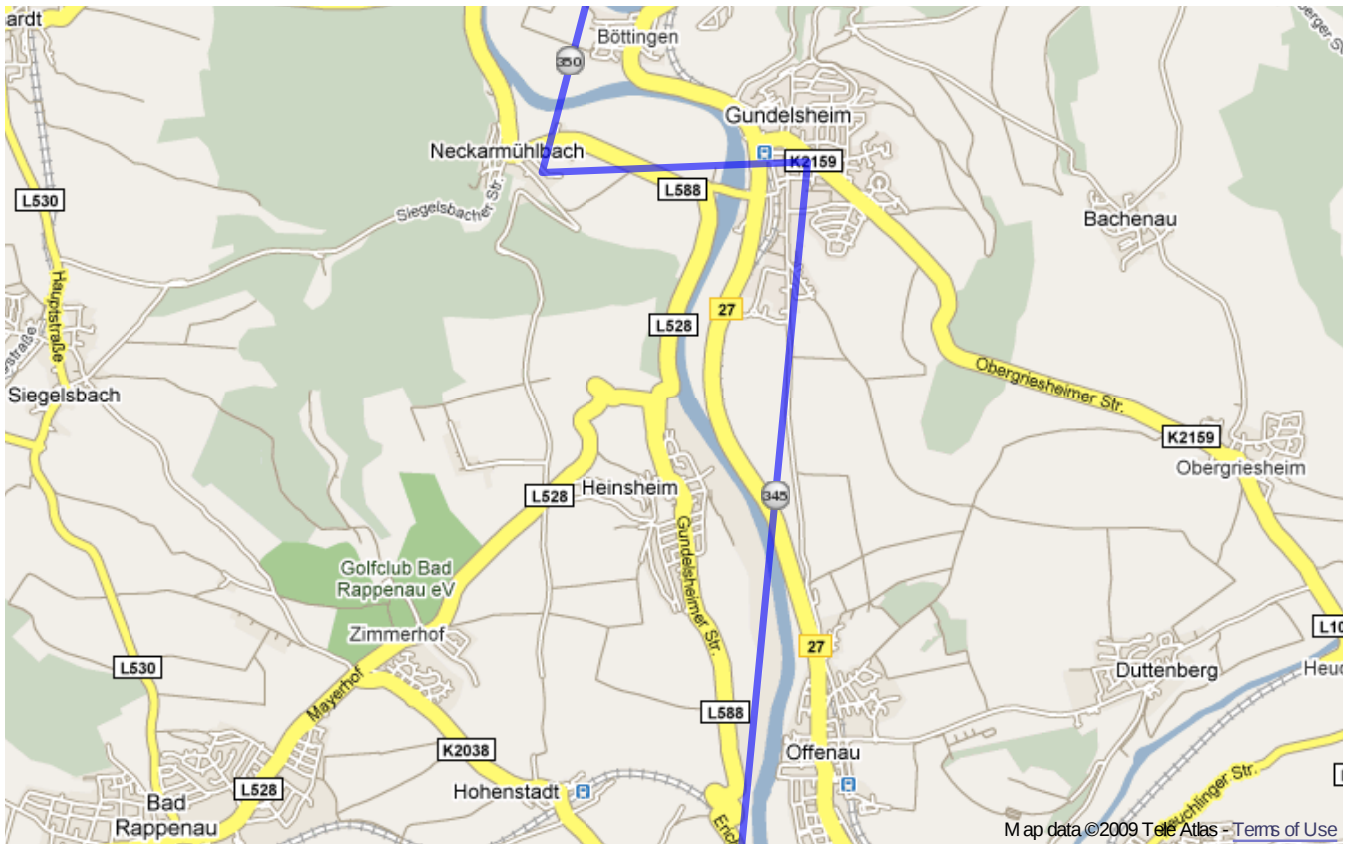

# Paneuropa radweg (Germany)

From Železná to Kehl.

**Warning:** this route **do not copies** Paneuropa radweg precisely, but only traces most important cities and villages on the route. So that it's only **orientational** map. Trust german top-quality bikeroutes, they will guide you through.

Paneuropa radweg (Germany) | Detail map page 8

Paneuropa radweg (Germany) | Detail map page 9

Paneuropa radweg (Germany) | Detail map page 10

Paneuropa radweg (Germany) | Detail map page 11

Paneuropa radweg (Germany) | Detail map page 12

Paneuropa radweg (Germany) | Detail map page 13

Paneuroparadweg (Germany) | Detail map page 14

Paneuropa radweg (Germany) | Detail map page 15

Paneuropa radweg (Germany) | Detail map page 16

Paneuroparadweg (Germany)| Detail map page 17

Paneuroparadweg (Germany) | Detail map page 18

Paneuropa radweg (Germany) | Detail map page 19

Paneuropa radweg (Germany) | Detail map page 20

Paneuropa radweg (Germany) | Detail map page 21

Paneuropa radweg (Germany) | Detail map page 22