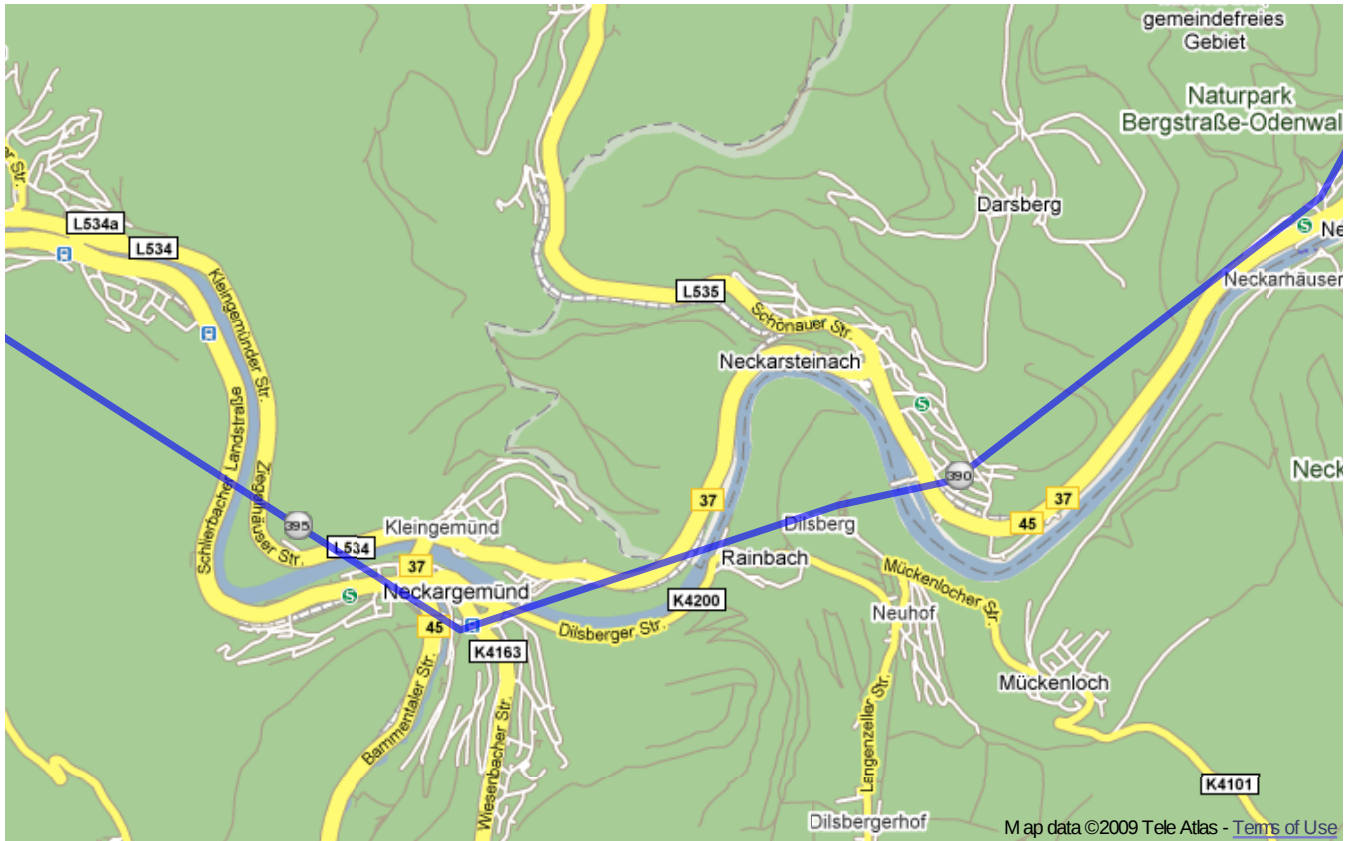

# Paneuropa radweg (Germany)

From Železná to Kehl.

**Warning:** this route **do not copies** Paneuropa radweg precisely, but only traces most important cities and villages on the route. So that it's only **orientational** map. Trust german top-quality bikeroutes, they will guide you through.

Paneuroparadweg (Germany) | Detail map page 18

Paneuropa radweg (Germany) | Detail map page 19

Paneuropa radweg (Germany) | Detail map page 20

Paneuropa radweg (Germany) | Detail map page 21

Paneuropa radweg (Germany) | Detail map page 22