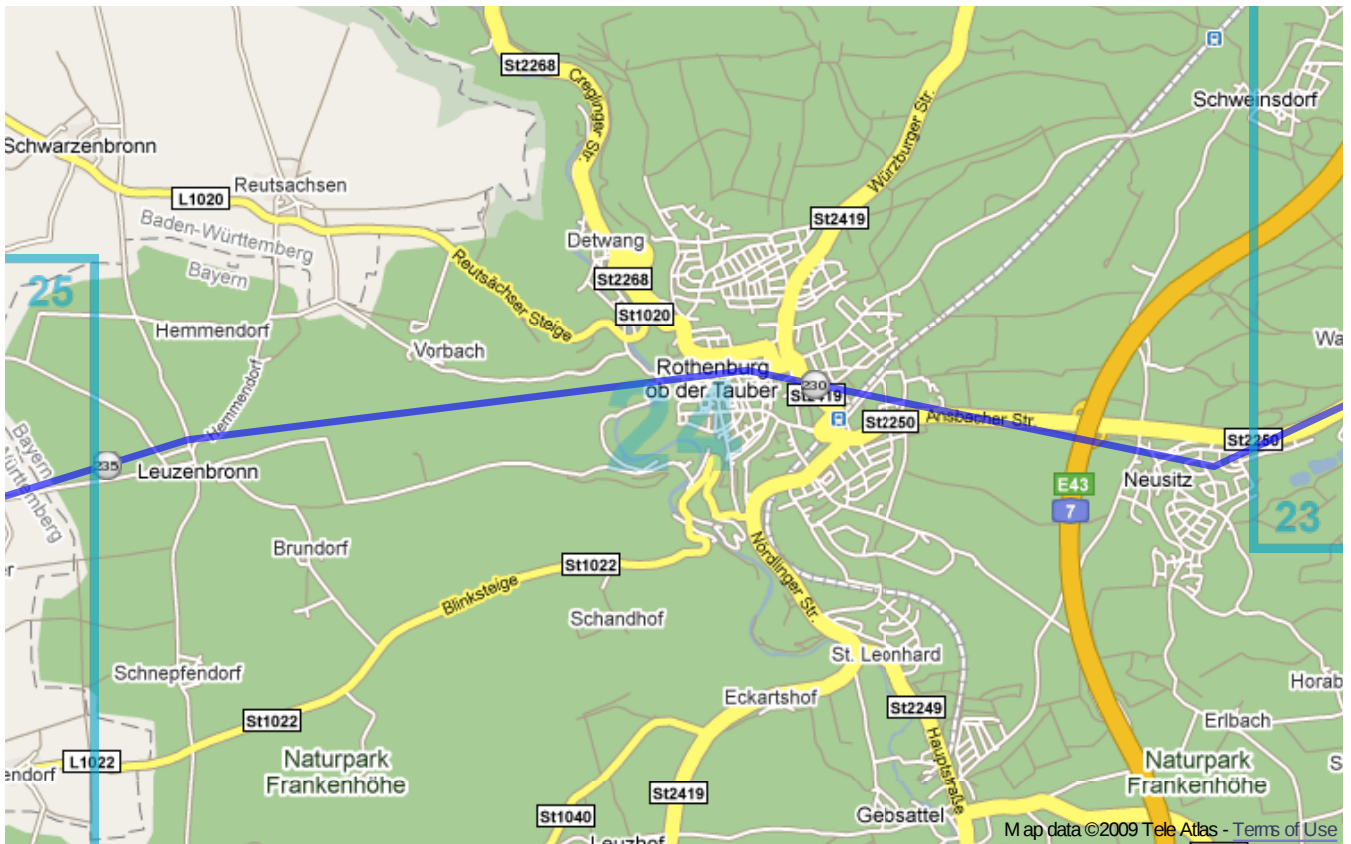

# Paneuropa radweg (Germany)

From Železná to Kehl.

**Warning:** this route **do not copies** Paneuropa radweg precisely, but only traces most important cities and villages on the route. So that it's only **orientational** map. Trust german top-quality bikeroutes, they will guide you through.

Paneuropa radweg (Germany) | Detail map page 3

Paneuropa radweg (Germany) | Detail map page 4

Paneuropa radweg (Germany) | Detail map page 5

Paneuropa radweg (Germany) | Detail map page 6

Paneuropa radweg (Germany) | Detail map page 7

Paneuropa radweg (Germany) | Detail map page 8

Paneuropa radweg (Germany) | Detail map page 9

Paneuropa radweg (Germany) | Detail map page 10

Paneuropa radweg (Germany) | Detail map page 11

Paneuropa radweg (Germany) | Detail map page 12

Paneuropa radweg (Germany) | Detail map page 13

Paneuroparadweg (Germany) | Detail map page 14

Paneuropa radweg (Germany) | Detail map page 15

Paneuropa radweg (Germany) | Detail map page 16

Paneuroparadweg (Germany)| Detail map page 17