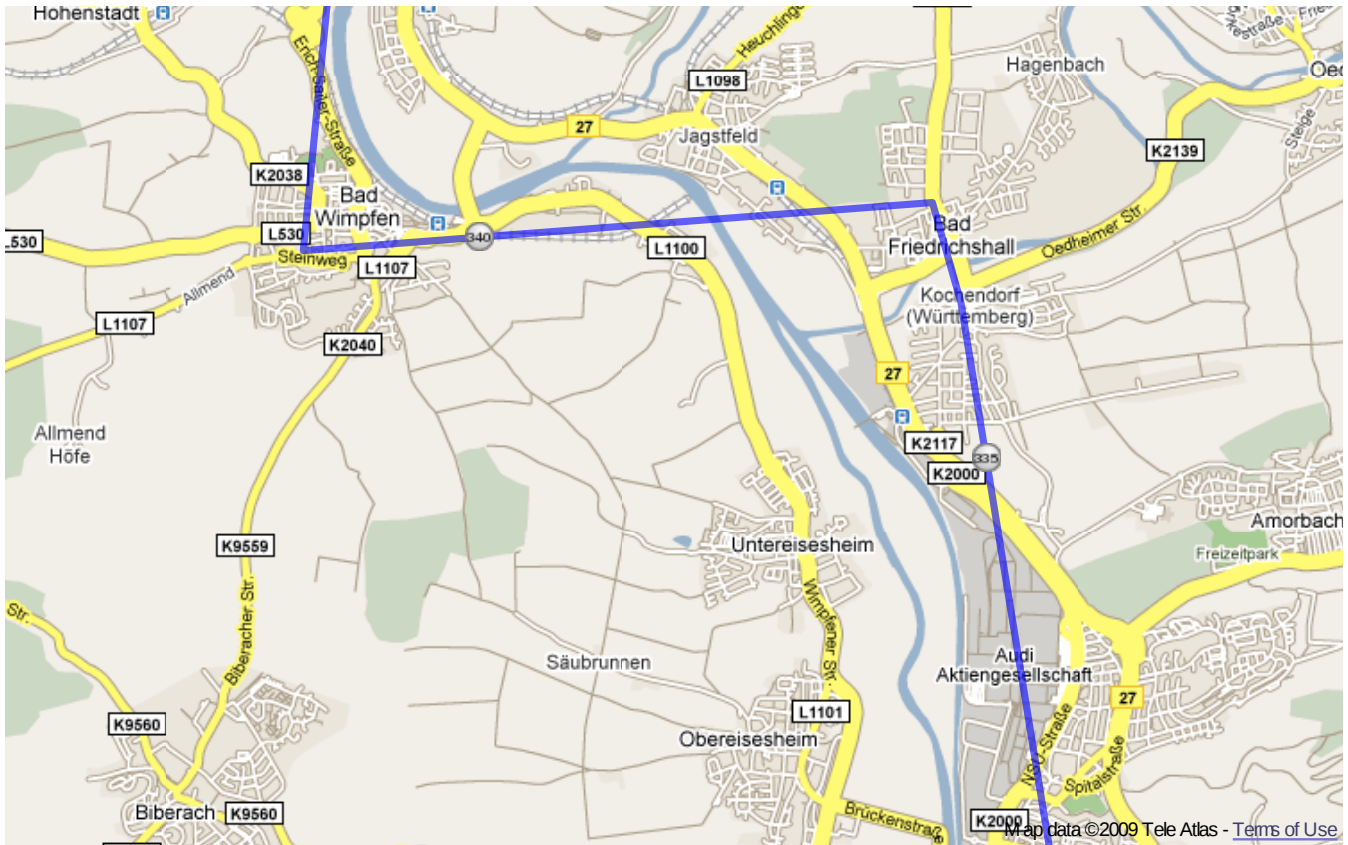

Paneuroparadweg (Germany) | Detail map page 18