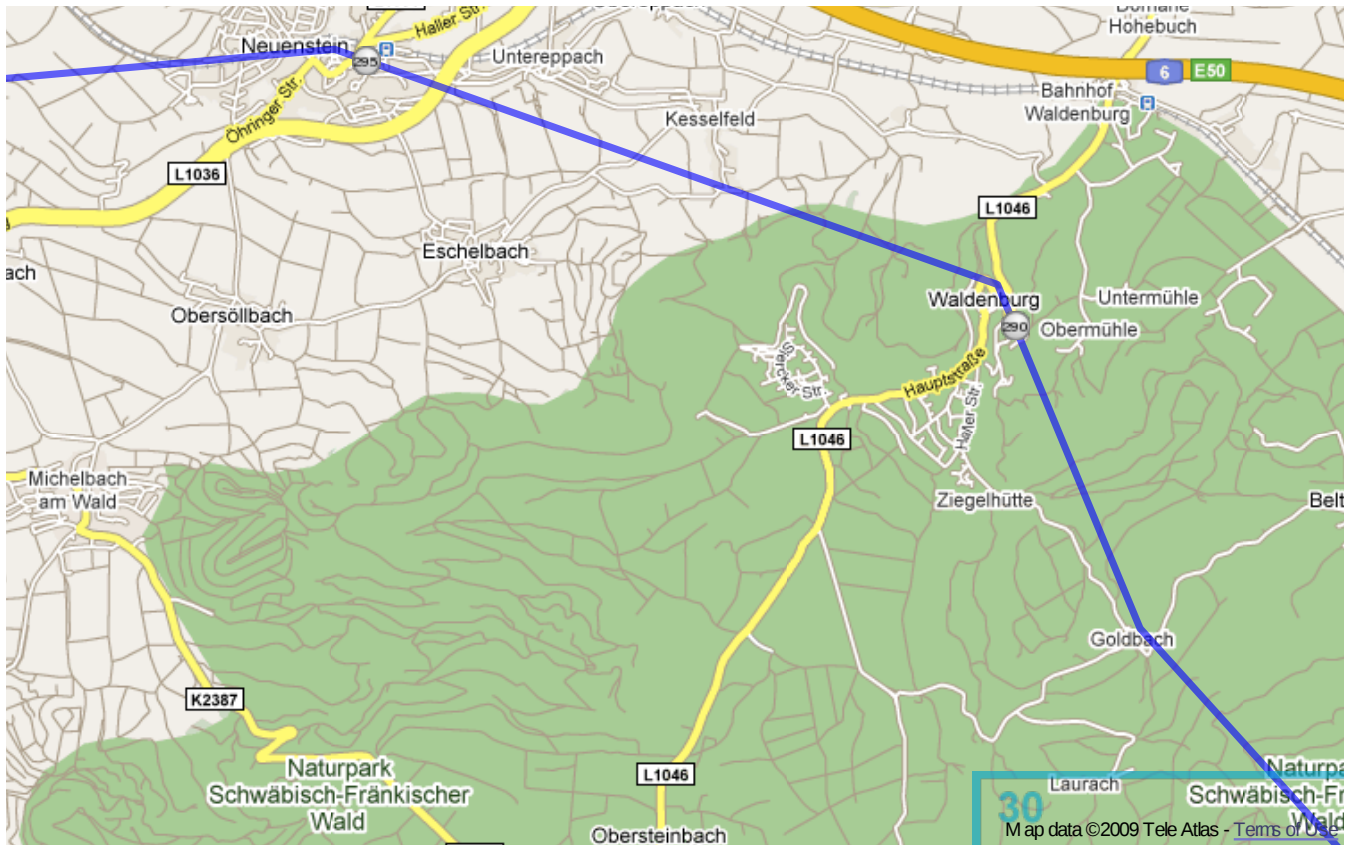

# Paneuropa radweg (Germany)

From Železná to Kehl.

**Warning:** this route **do not copies** Paneuropa radweg precisely, but only traces most important cities and villages on the route. So that it's only **orientational** map. Trust german top-quality bikeroutes, they will guide you through.

Paneuropa radweg (Germany) | Detail map page 8

Paneuropa radweg (Germany) | Detail map page 9

Paneuropa radweg (Germany) | Detail map page 10

Paneuropa radweg (Germany) | Detail map page 11

Paneuropa radweg (Germany) | Detail map page 12

Paneuropa radweg (Germany) | Detail map page 13

Paneuroparadweg (Germany) | Detail map page 14

Paneuropa radweg (Germany) | Detail map page 15

Paneuropa radweg (Germany) | Detail map page 16

Paneuroparadweg (Germany)| Detail map page 17

Paneuroparadweg (Germany) | Detail map page 18

Paneuropa radweg (Germany) | Detail map page 19

Paneuropa radweg (Germany) | Detail map page 20

Paneuropa radweg (Germany) | Detail map page 21

Paneuropa radweg (Germany) | Detail map page 22