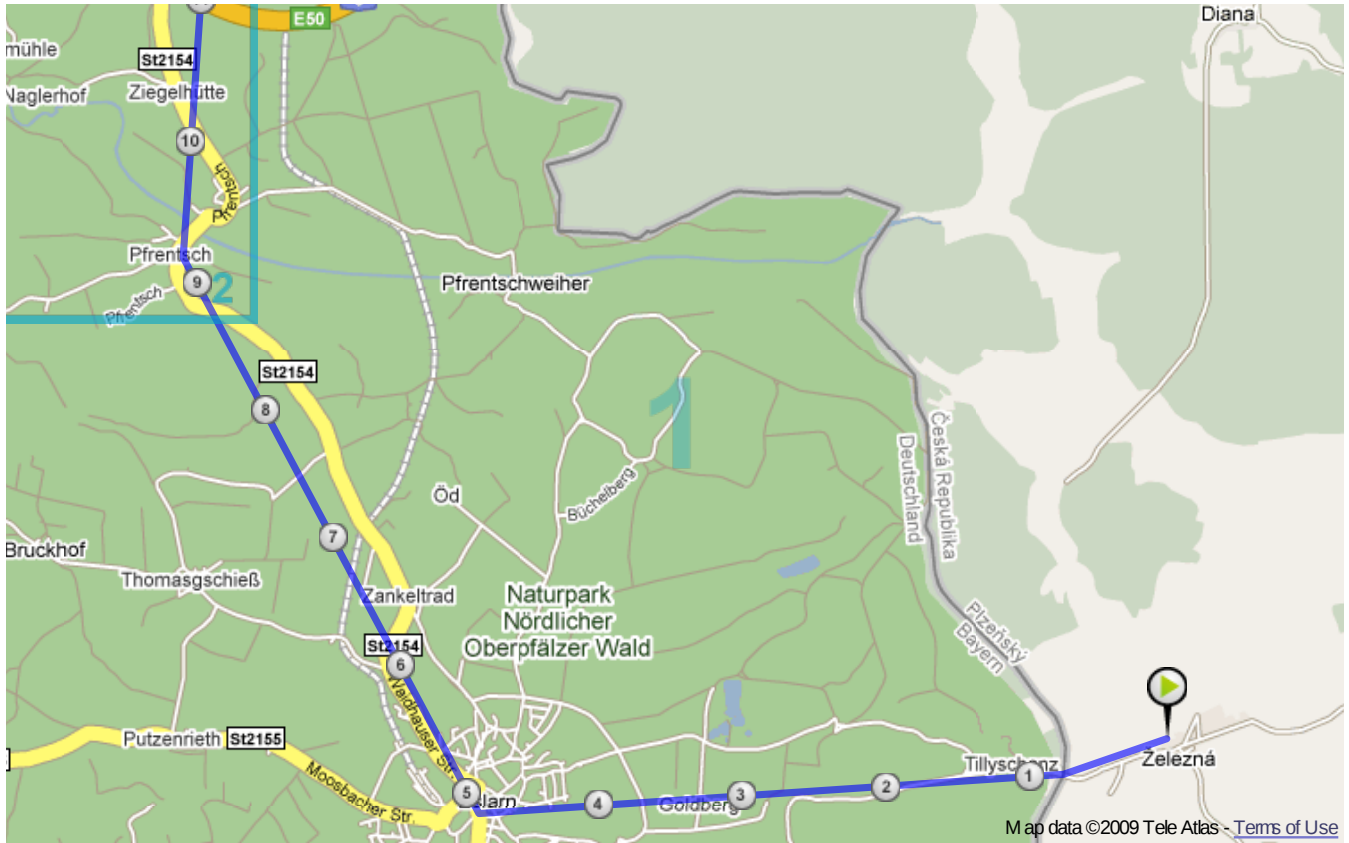

# Paneuropa radweg (Germany)

From Železná to Kehl.

**Warning:** this route **do not copies** Paneuropa radweg precisely, but only traces most important cities and villages on the route. So that it's only **orientational** map. Trust german top-quality bikeroutes, they will guide you through.

**Distance:** 553.5 km  
**Inclination:** Pretty flat  
**Vertical climb:** ca. 6660 m  
**Surface:** Paved, Unpaved, Gravel

Paneuropa radweg (Germany) | Detail map page 1

Paneuropa radweg (Germany) | Detail map page 2

Paneuropa radweg (Germany) | Detail map page 3

Paneuropa radweg (Germany) | Detail map page 4

Paneuropa radweg (Germany) | Detail map page 5

Paneuropa radweg (Germany) | Detail map page 6

Paneuropa radweg (Germany) | Detail map page 7

Paneuropa radweg (Germany) | Detail map page 28

Paneuroparadweg (Germany) | Detail map page 29

Paneuropa radweg (Germany) | Detail map page 30