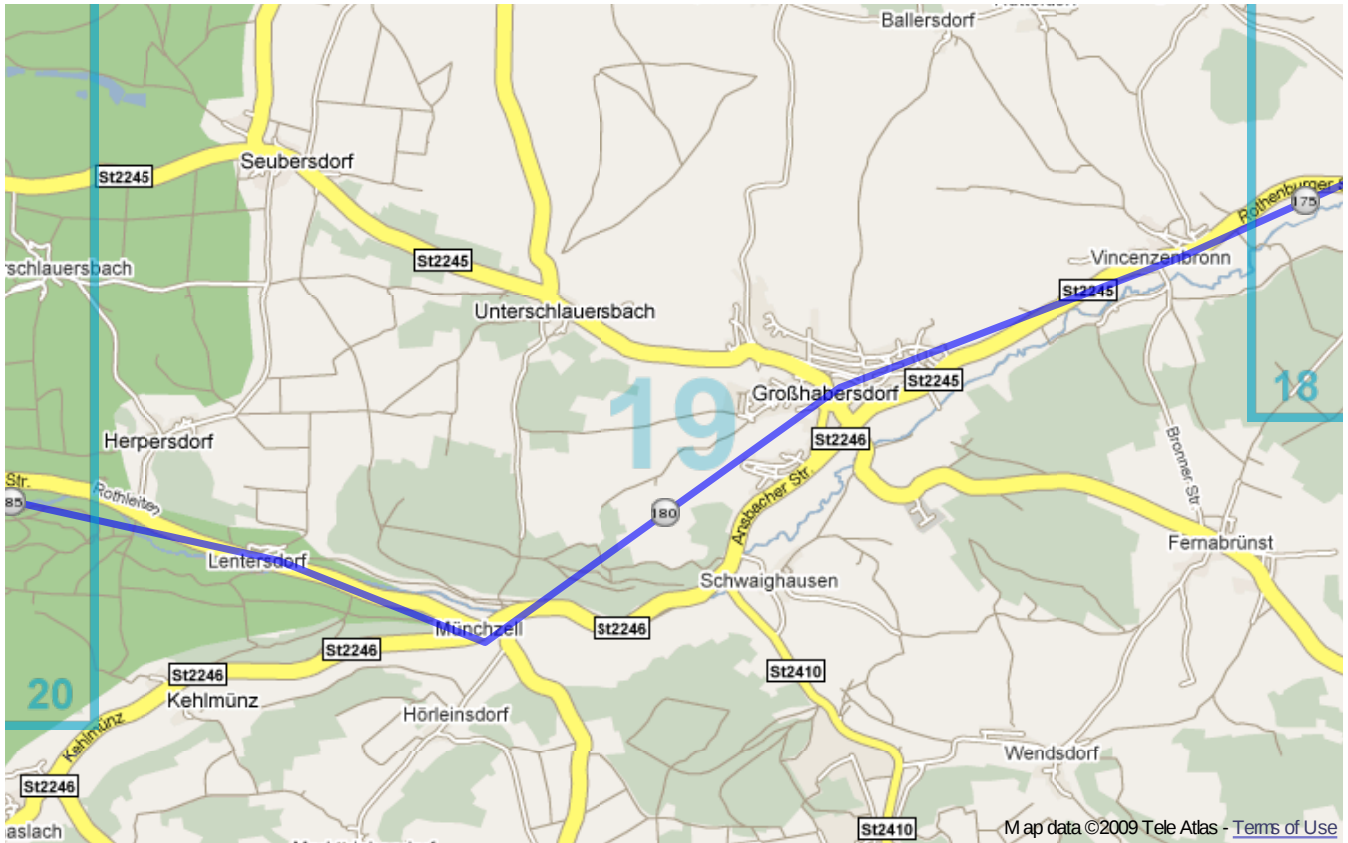

# Paneuropa radweg (Germany)

From Železná to Kehl.

**Warning:** this route **do not copies** Paneuropa radweg precisely, but only traces most important cities and villages on the route. So that it's only **orientational** map. Trust german top-quality bikeroutes, they will guide you through.

**Distance:** 553.5 km  
**Inclination:** Pretty flat  
**Vertical climb:** ca. 6660 m  
**Surface:** Paved, Unpaved, Gravel

Paneuropa radweg (Germany) | Detail map page 1

Paneuropa radweg (Germany) | Detail map page 2

Paneuropa radweg (Germany) | Detail map page 3

Paneuropa radweg (Germany) | Detail map page 4

Paneuropa radweg (Germany) | Detail map page 5

Paneuropa radweg (Germany) | Detail map page 6

Paneuropa radweg (Germany) | Detail map page 7

Paneuropa radweg (Germany) | Detail map page 8

Paneuropa radweg (Germany) | Detail map page 9

Paneuropa radweg (Germany) | Detail map page 10

Paneuropa radweg (Germany) | Detail map page 11

Paneuropa radweg (Germany) | Detail map page 12