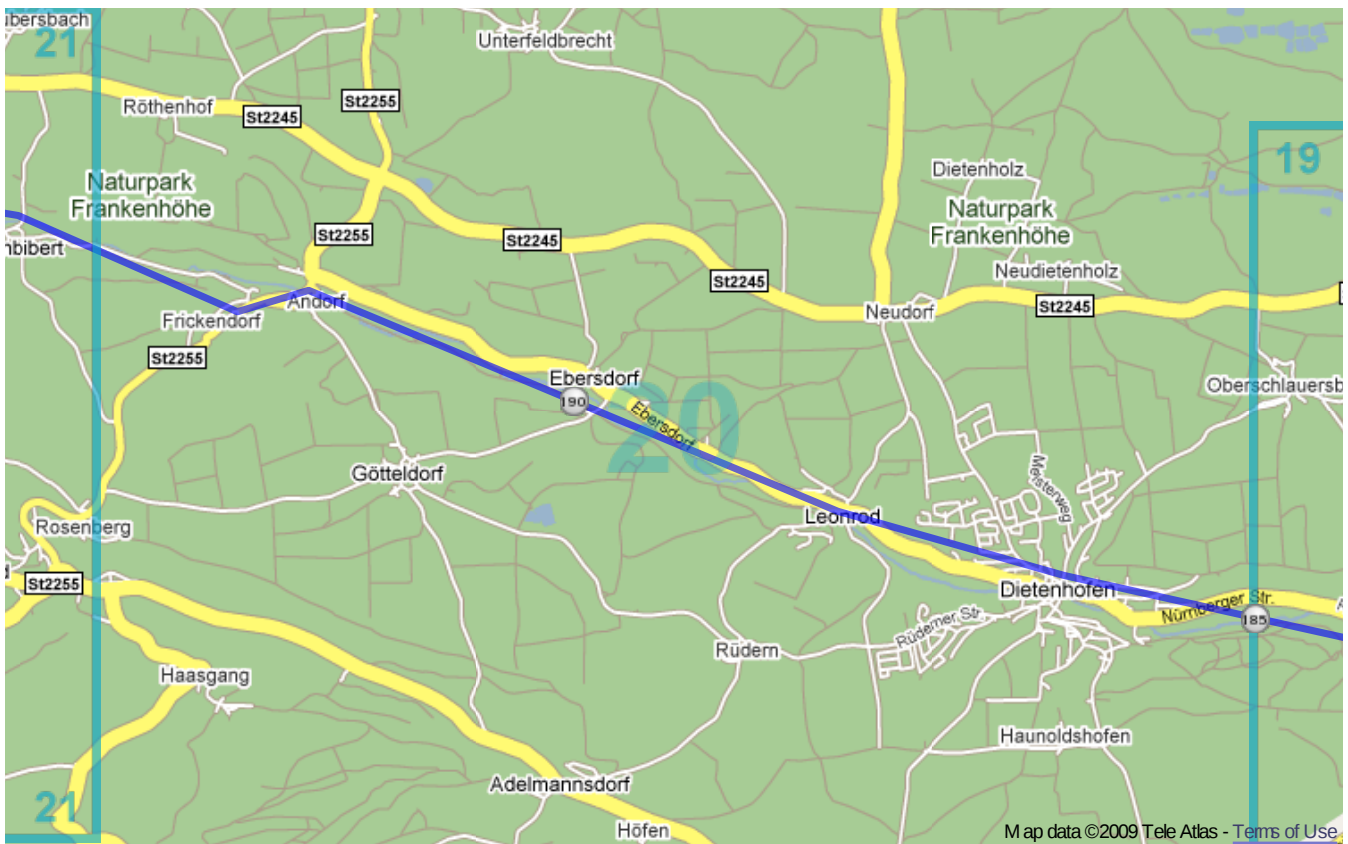

# Paneuropa radweg (Germany)

From Železná to Kehl.

**Warning:** this route **do not copies** Paneuropa radweg precisely, but only traces most important cities and villages on the route. So that it's only **orientational** map. Trust german top-quality bikeroutes, they will guide you through.

**Distance:** 553.5 km  
**Inclination:** Pretty flat  
**Vertical climb:** ca. 6660 m  
**Surface:** Paved, Unpaved, Gravel

Paneuropa radweg (Germany) | Detail map page 1

Paneuropa radweg (Germany) | Detail map page 2

Paneuropa radweg (Germany) | Detail map page 3

Paneuropa radweg (Germany) | Detail map page 4

Paneuropa radweg (Germany) | Detail map page 5

Paneuropa radweg (Germany) | Detail map page 6

Paneuropa radweg (Germany) | Detail map page 7

Paneuropa radweg (Germany) | Detail map page 8

Paneuropa radweg (Germany) | Detail map page 9

Paneuropa radweg (Germany) | Detail map page 10

Paneuropa radweg (Germany) | Detail map page 11

Paneuropa radweg (Germany) | Detail map page 12