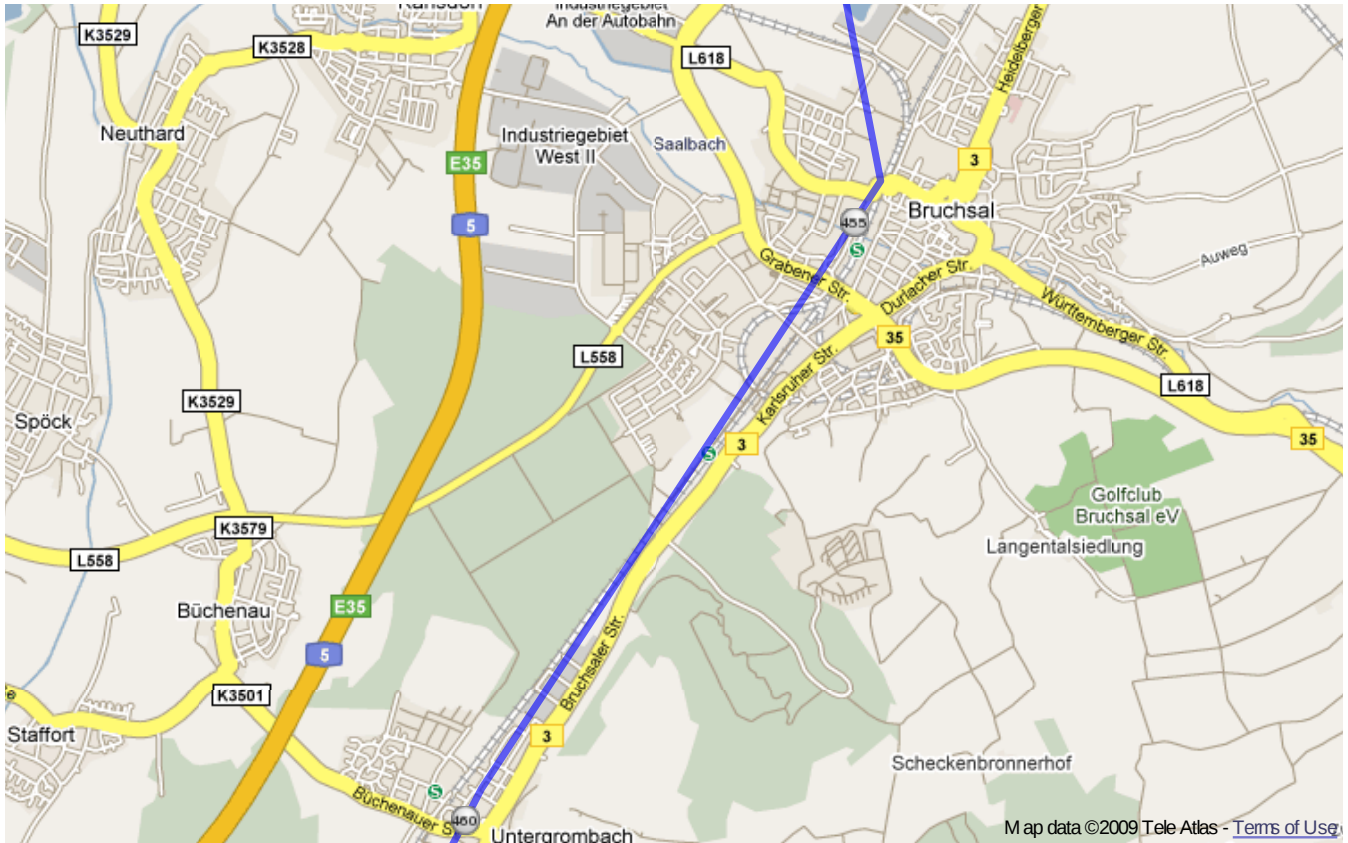

# Paneuropa radweg (Germany)

From Železná to Kehl.

**Warning:** this route **do not copies** Paneuropa radweg precisely, but only traces most important cities and villages on the route. So that it's only **orientational** map. Trust german top-quality bikeroutes, they will guide you through.

Paneuroparadweg (Germany) | Detail map page 18

Paneuropa radweg (Germany) | Detail map page 19

Paneuropa radweg (Germany) | Detail map page 20

Paneuropa radweg (Germany) | Detail map page 21

Paneuropa radweg (Germany) | Detail map page 22

Paneuropa radweg (Germany) | Detail map page 23

Paneuropa radweg (Germany) | Detail map page 24

Paneuropa radweg (Germany) | Detail map page 25

Paneuropa radweg (Germany) | Detail map page 26

Paneuropa radweg (Germany) | Detail map page 27

Paneuropa radweg (Germany) | Detail map page 28

Paneuroparadweg (Germany) | Detail map page 29

Paneuropa radweg (Germany) | Detail map page 30