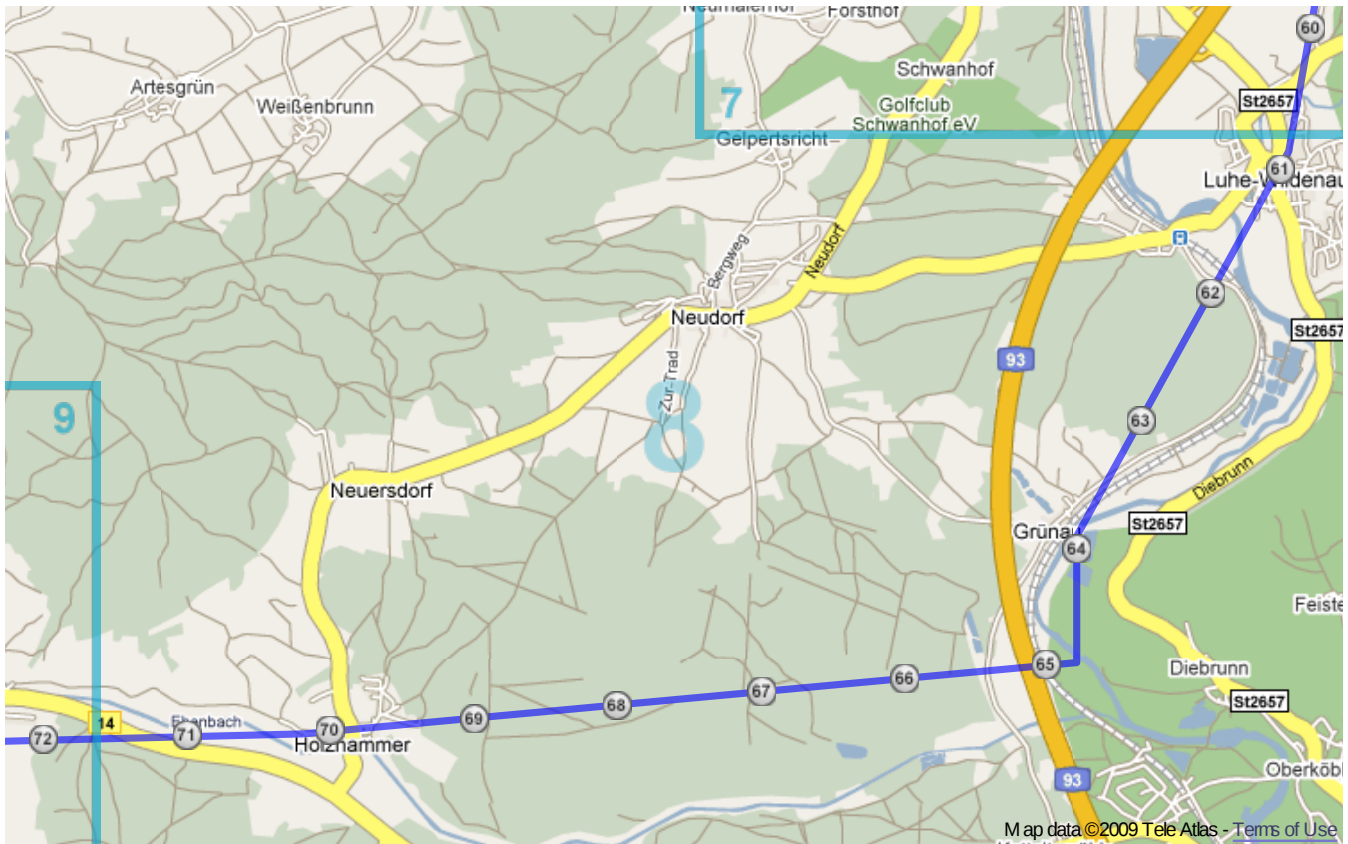

# Paneuropa radweg (Germany)

From Železná to Kehl.

**Warning:** this route **do not copies** Paneuropa radweg precisely, but only traces most important cities and villages on the route. So that it's only **orientational** map. Trust german top-quality bikeroutes, they will guide you through.

**Distance:** 553.5 km  
**Inclination:** Pretty flat  
**Vertical climb:** ca. 6660 m  
**Surface:** Paved, Unpaved, Gravel

Paneuropa radweg (Germany) | Detail map page 1

Paneuropa radweg (Germany) | Detail map page 2

Paneuropa radweg (Germany) | Detail map page 3

Paneuropa radweg (Germany) | Detail map page 4

Paneuropa radweg (Germany) | Detail map page 5

Paneuropa radweg (Germany) | Detail map page 6

Paneuropa radweg (Germany) | Detail map page 7

Paneuropa radweg (Germany) | Detail map page 8

Paneuropa radweg (Germany) | Detail map page 9

Paneuropa radweg (Germany) | Detail map page 10

Paneuropa radweg (Germany) | Detail map page 11

Paneuropa radweg (Germany) | Detail map page 12