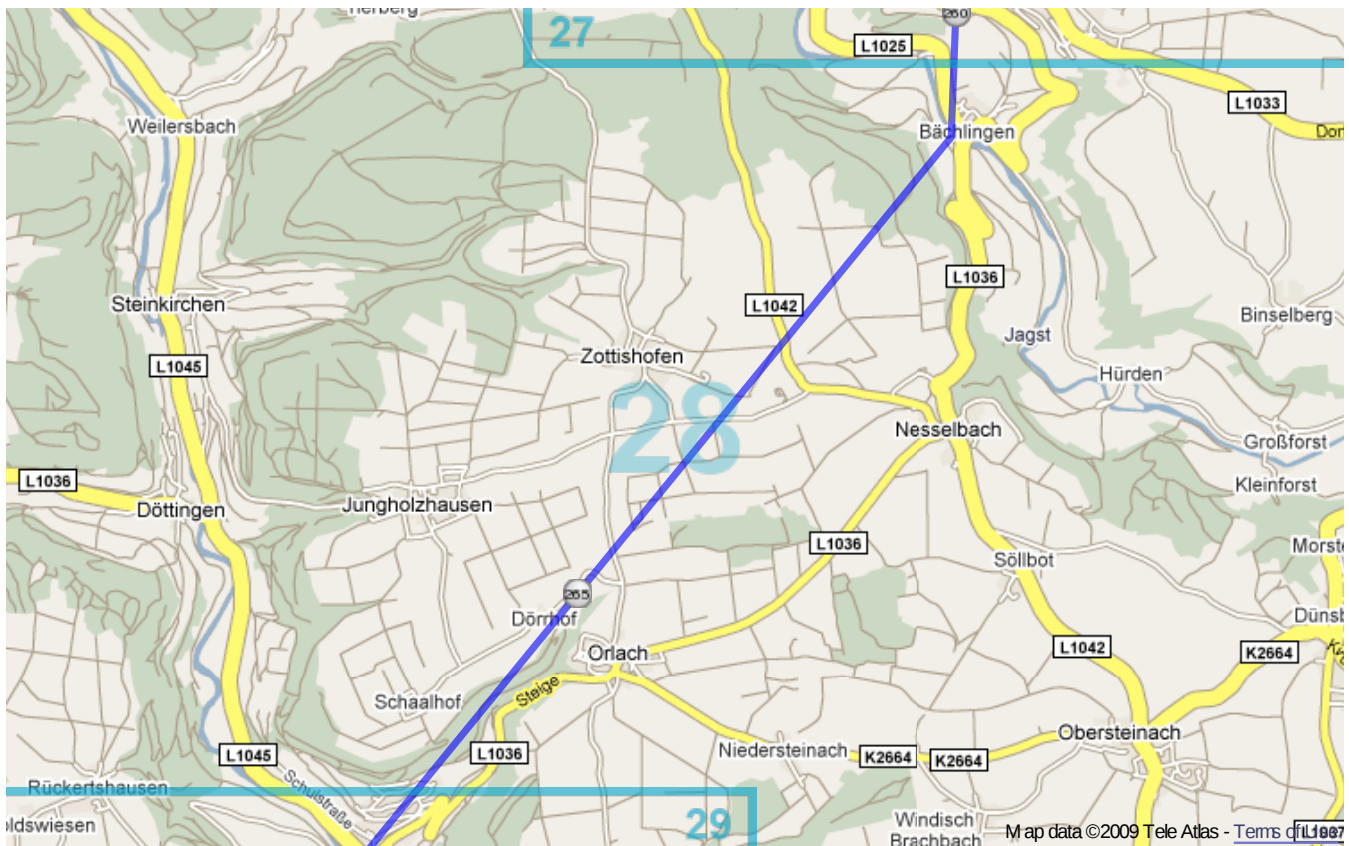

Paneuroparadweg (Germany) | Detail map page 14