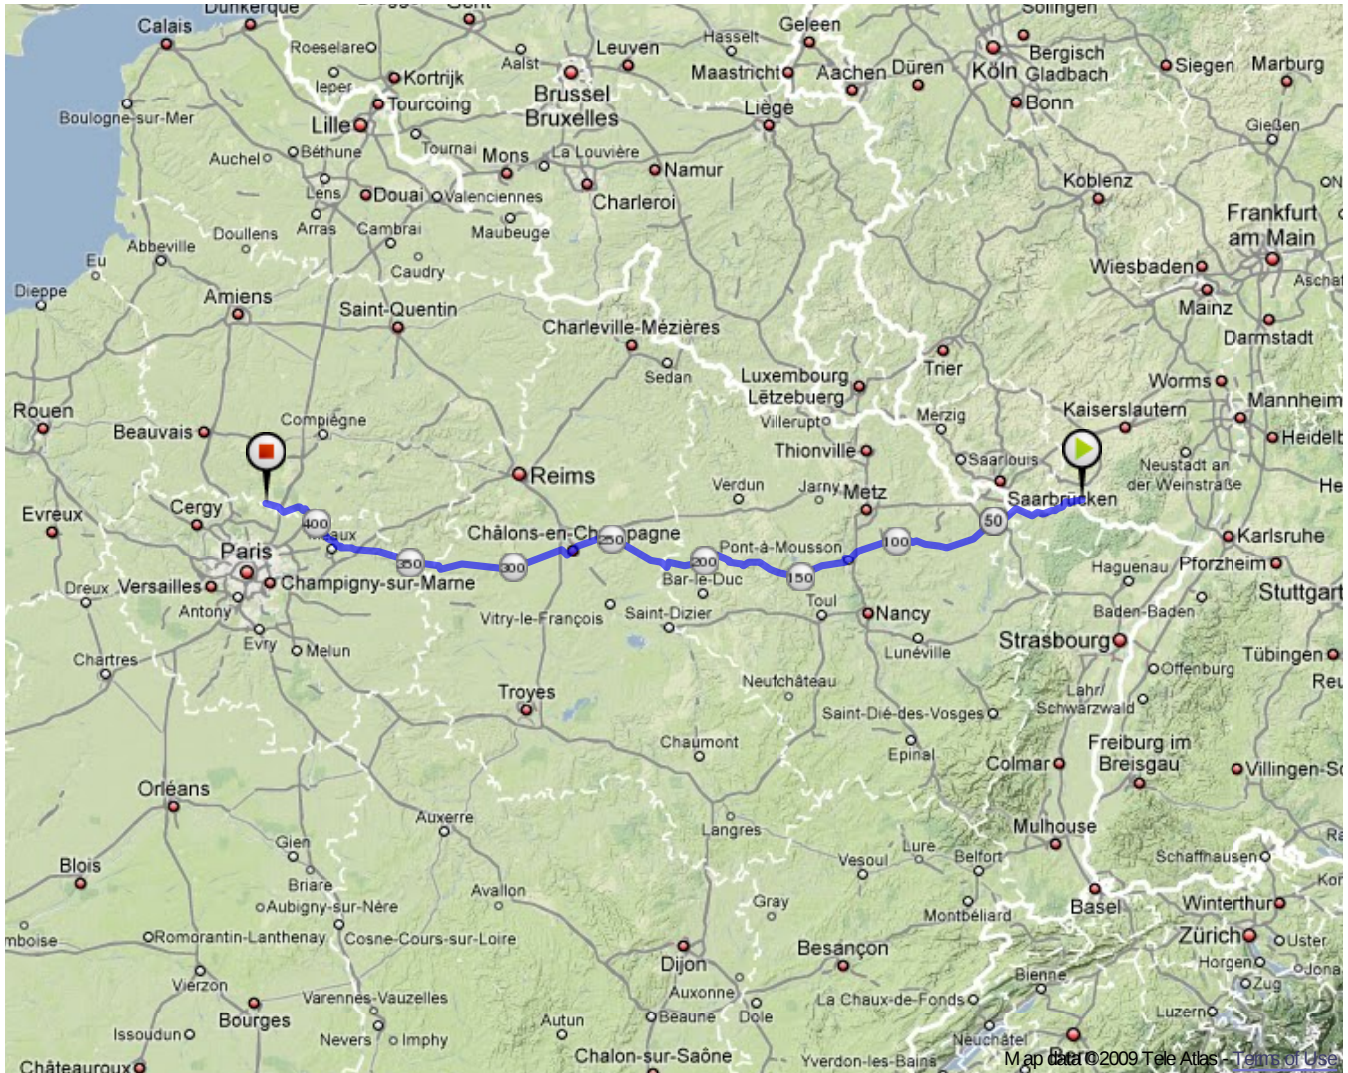

France

Distance: 430.8 km

Inclination: Please select inclination

Vertical climb: ca. 580 m

Surface: Paved

France | Detail map page 1

France | Detail map page 2

France | Detail map page 3

France | Detail map page 4

France | Detail map page 5

France | Detail map page 6

France | Detail map page 7

France | Detail map page 8

France | Detail map page 9

France | Detail map page 10

France | Detail map page 11

France | Detail map page 12

France | Detail map page 13

France | Detail map page 14

France | Detail map page 15

France | Detail map page 16

France | Detail map page 17

France | Detail map page 18

France | Detail map page 19

France | Detail map page 21

France | Detail map page 22