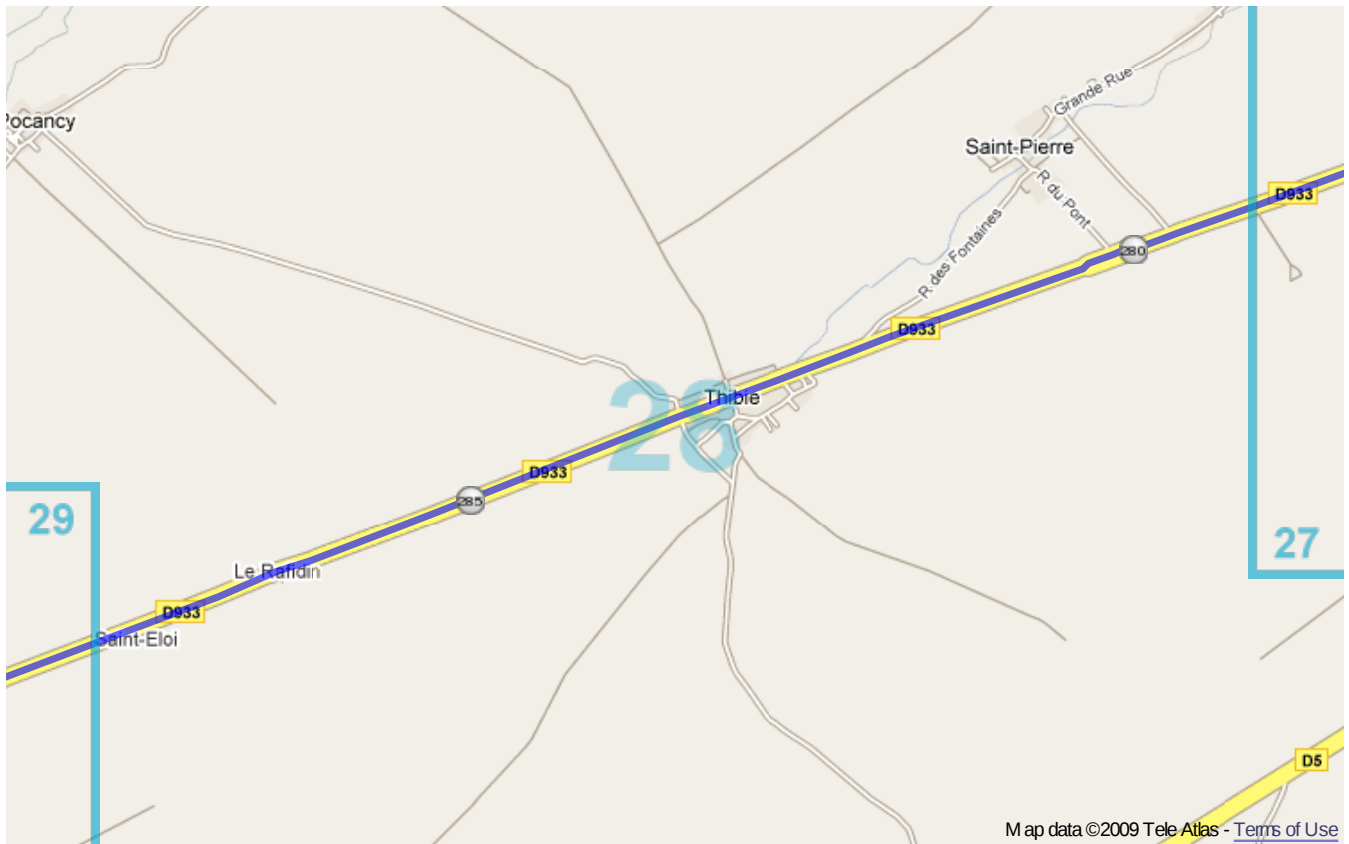

France | Detail map page 14