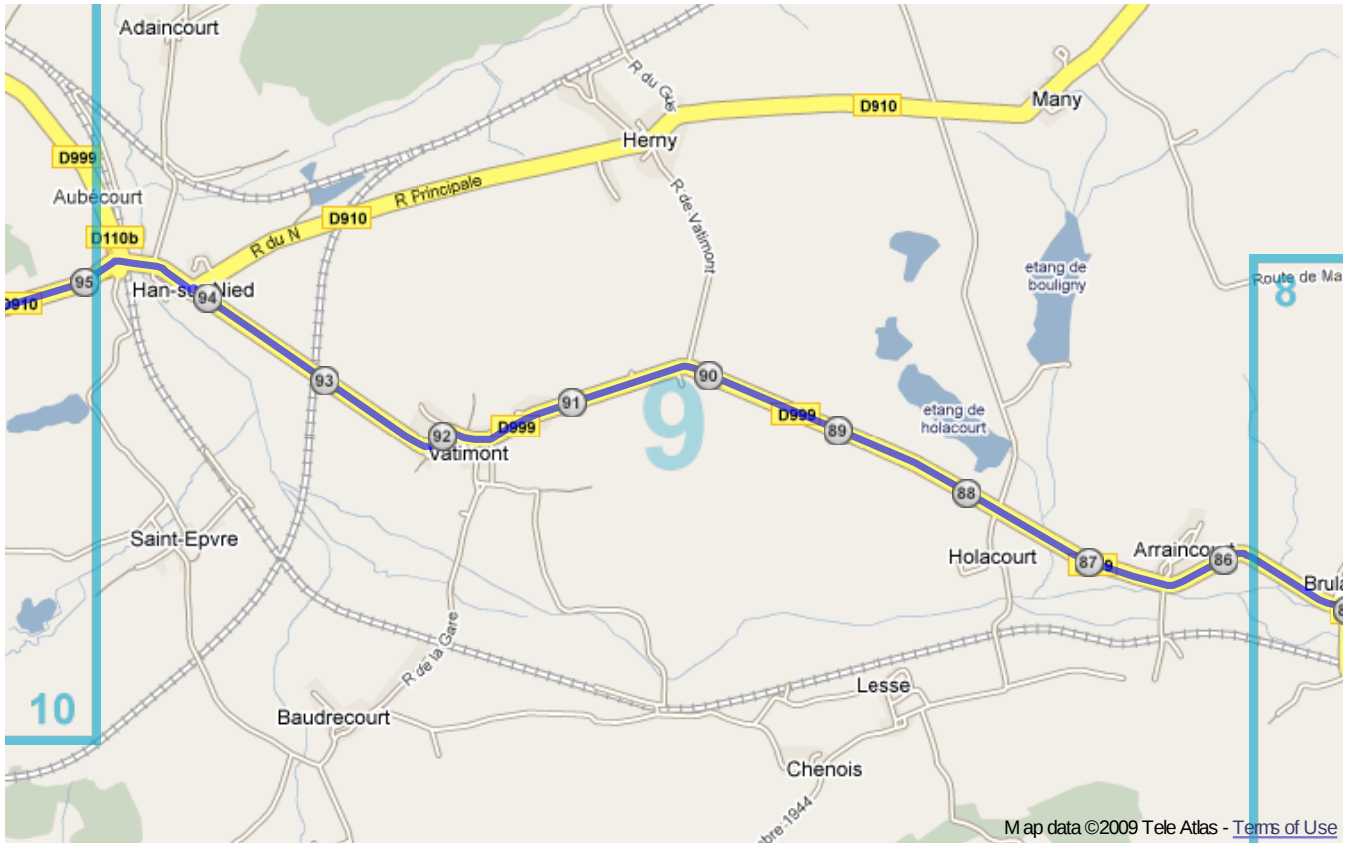

France

Distance: 430.8 km

Inclination: Please select inclination

Vertical climb: ca. 580 m

Surface: Paved

France | Detail map page 1

France | Detail map page 2

France | Detail map page 3

France | Detail map page 4

France | Detail map page 5

France | Detail map page 6

France | Detail map page 7

France | Detail map page 8

France | Detail map page 9

France | Detail map page 10

France | Detail map page 11

France | Detail map page 12

France | Detail map page 13

France | Detail map page 14

France | Detail map page 15

France | Detail map page 16

France | Detail map page 17

France | Detail map page 18

France | Detail map page 19

France | Detail map page 21

France | Detail map page 22