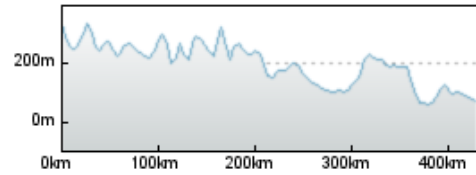

France

Distance: 430.8 km

Inclination: Please select inclination

Vertical climb: ca. 580 m

Surface: Paved

France | Detail map page 1

France | Detail map page 2

France | Detail map page 3