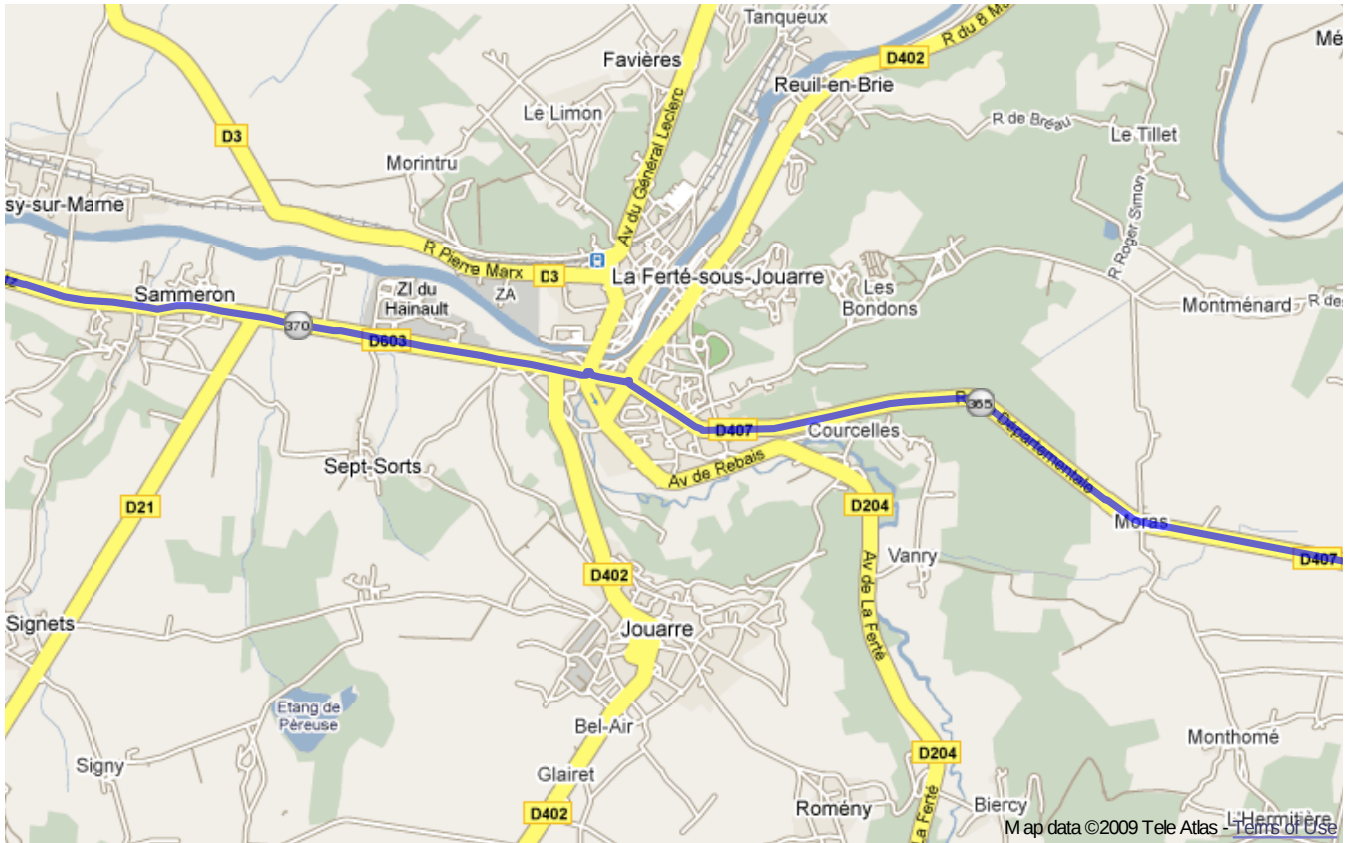

France

Distance: 430.8 km

Inclination: Please select inclination

Vertical climb: ca. 580 m

Surface: Paved

France | Detail map page 1

France | Detail map page 2

France | Detail map page 3

France | Detail map page 4

France | Detail map page 5

France | Detail map page 6

France | Detail map page 7

France | Detail map page 8

France | Detail map page 9

France | Detail map page 10

France | Detail map page 11

France | Detail map page 12

France | Detail map page 13

France | Detail map page 14

France | Detail map page 15

France | Detail map page 16

France | Detail map page 17

France | Detail map page 18

France | Detail map page 19

France | Detail map page 21

France | Detail map page 22