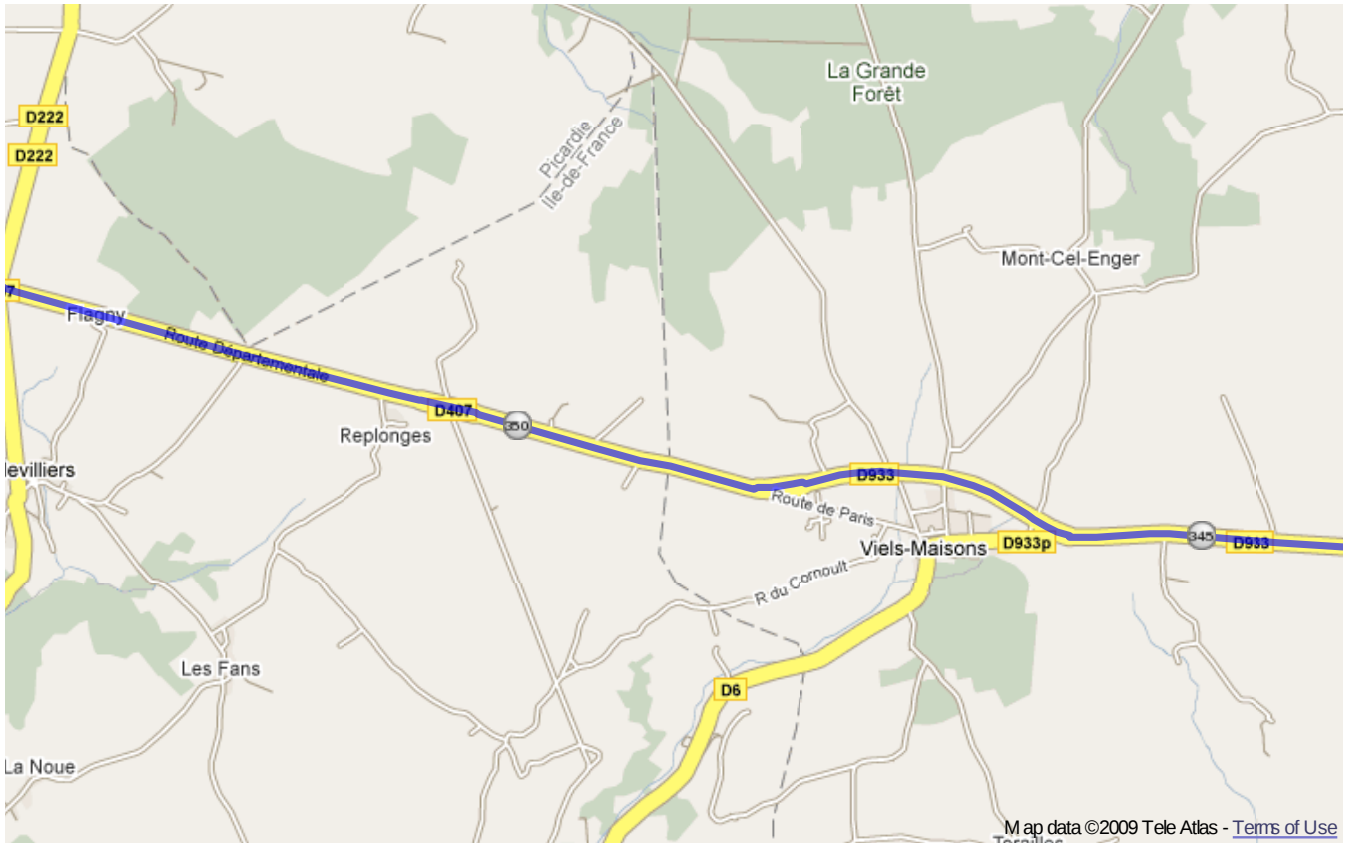

France

Distance: 430.8 km

Inclination: Please select inclination

Vertical climb: ca. 580 m

Surface: Paved

France | Detail map page 1

France | Detail map page 2

France | Detail map page 3

France | Detail map page 4

France | Detail map page 5

France | Detail map page 6

France | Detail map page 7

France | Detail map page 8

France | Detail map page 9

France | Detail map page 10

France | Detail map page 11

France | Detail map page 12

France | Detail map page 13

France | Detail map page 14

France | Detail map page 15

France | Detail map page 16

France | Detail map page 17

France | Detail map page 18

France | Detail map page 19

France | Detail map page 21

France | Detail map page 22