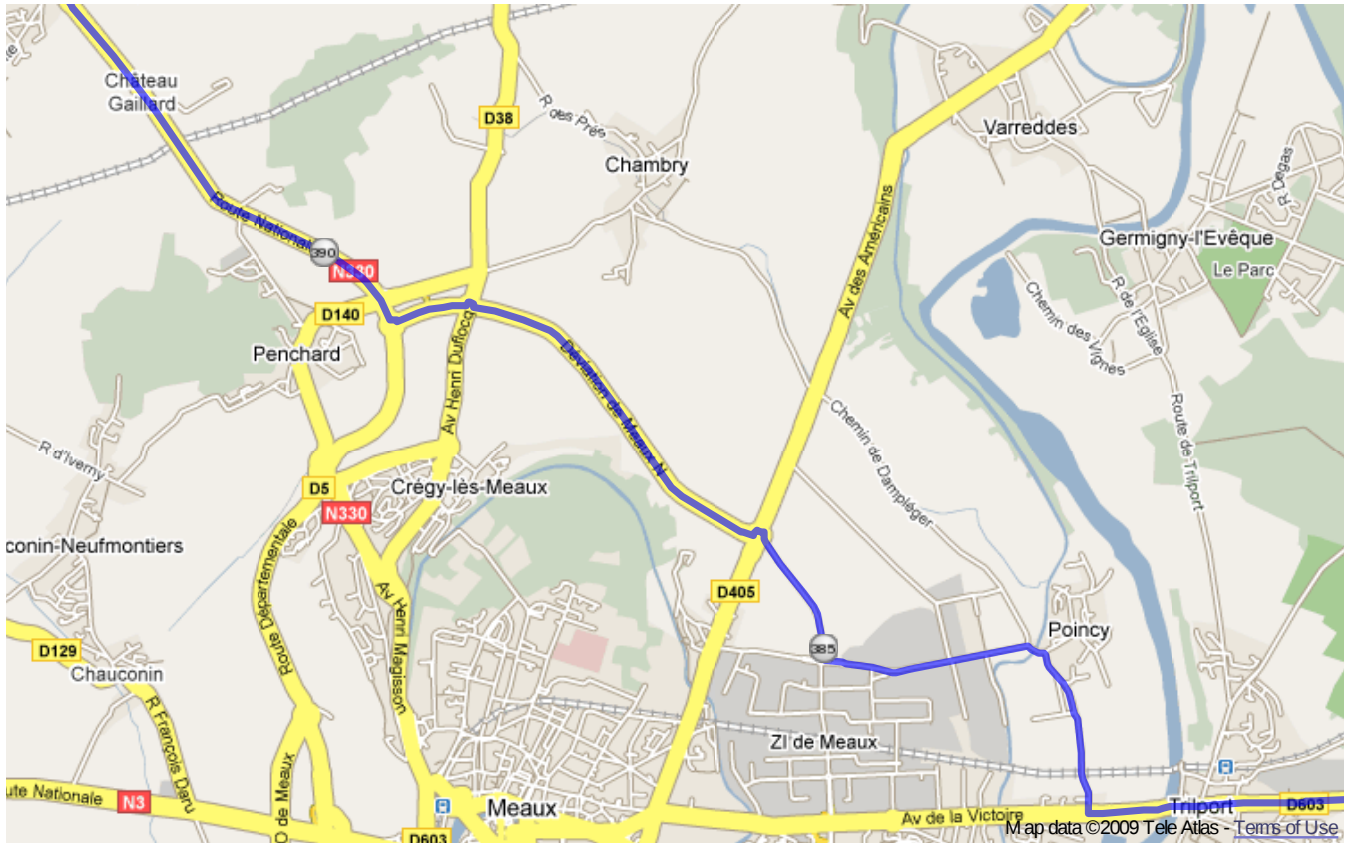

France

Distance: 430.8 km

Inclination: Please select inclination

Vertical climb: ca. 580 m

Surface: Paved

France | Detail map page 1

France | Detail map page 2

France | Detail map page 3

France | Detail map page 4

France | Detail map page 5

France | Detail map page 6

France | Detail map page 7

France | Detail map page 8

France | Detail map page 9

France | Detail map page 10

France | Detail map page 11

France | Detail map page 12

France | Detail map page 13

France | Detail map page 14

France | Detail map page 15

France | Detail map page 16

France | Detail map page 17

France | Detail map page 18

France | Detail map page 19

France | Detail map page 21

France | Detail map page 22