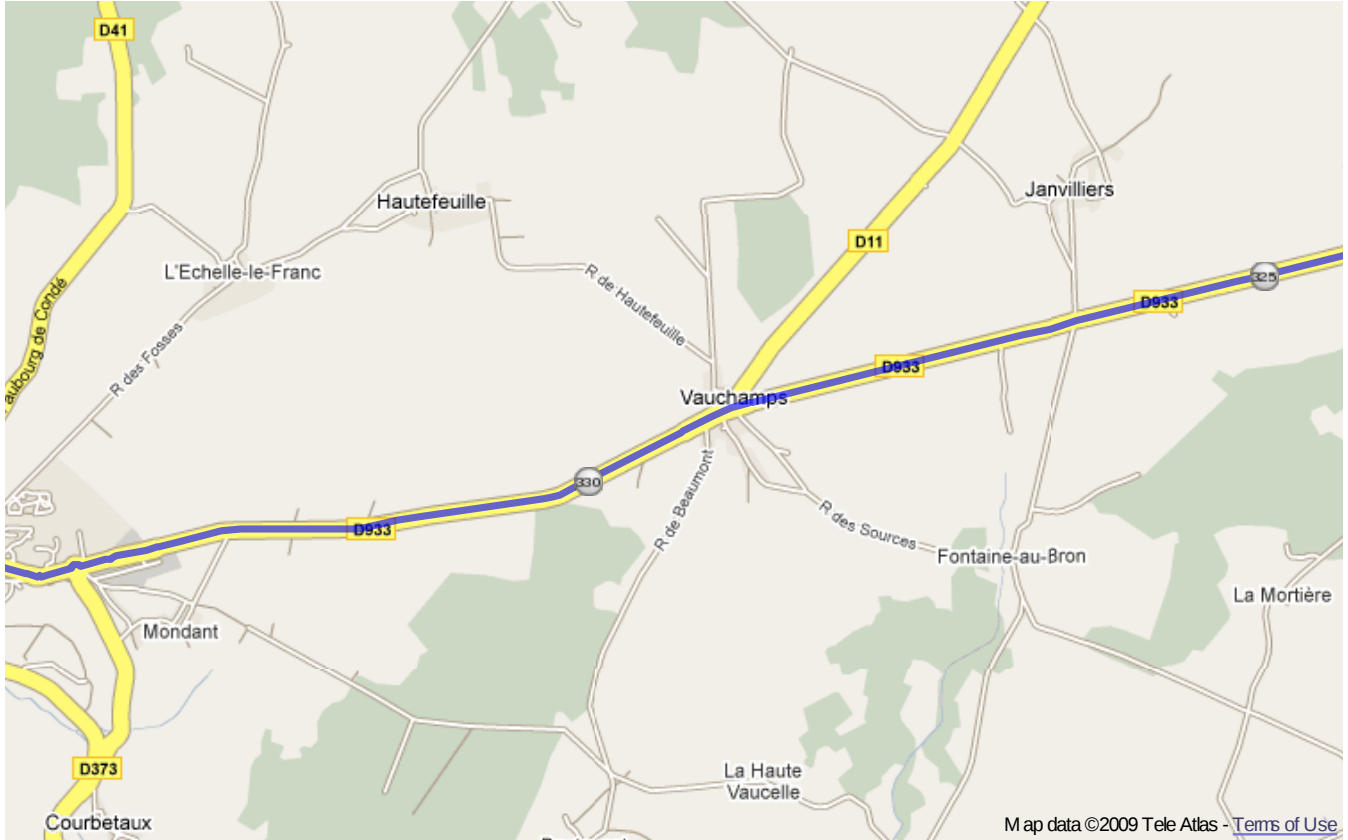

France

Distance: 430.8 km

Inclination: Please select inclination

Vertical climb: ca. 580 m

Surface: Paved

France | Detail map page 1

France | Detail map page 2

France | Detail map page 3

France | Detail map page 12

France | Detail map page 13

France | Detail map page 14

France | Detail map page 15

France | Detail map page 16

France | Detail map page 17

France | Detail map page 18

France | Detail map page 19

France | Detail map page 21

France | Detail map page 22