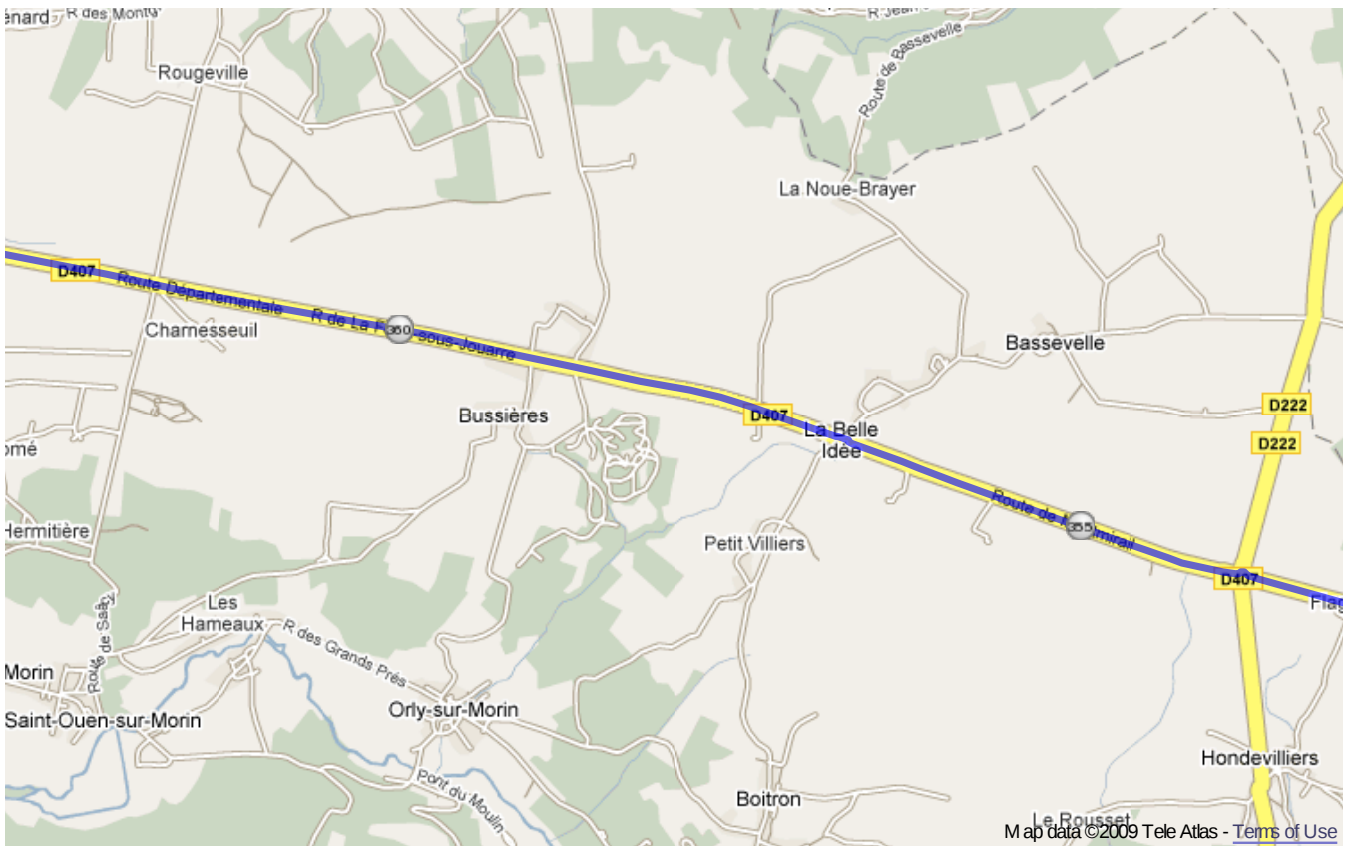

France

Distance: 430.8 km

Inclination: Please select inclination

Vertical climb: ca. 580 m

Surface: Paved

France | Detail map page 1

France | Detail map page 2

France | Detail map page 3

France | Detail map page 4

France | Detail map page 5

France | Detail map page 6

France | Detail map page 7

France | Detail map page 8

France | Detail map page 9

France | Detail map page 10

France | Detail map page 11

France | Detail map page 12

France | Detail map page 13

France | Detail map page 14

France | Detail map page 15

France | Detail map page 16

France | Detail map page 17

France | Detail map page 18

France | Detail map page 19

France | Detail map page 21

France | Detail map page 22