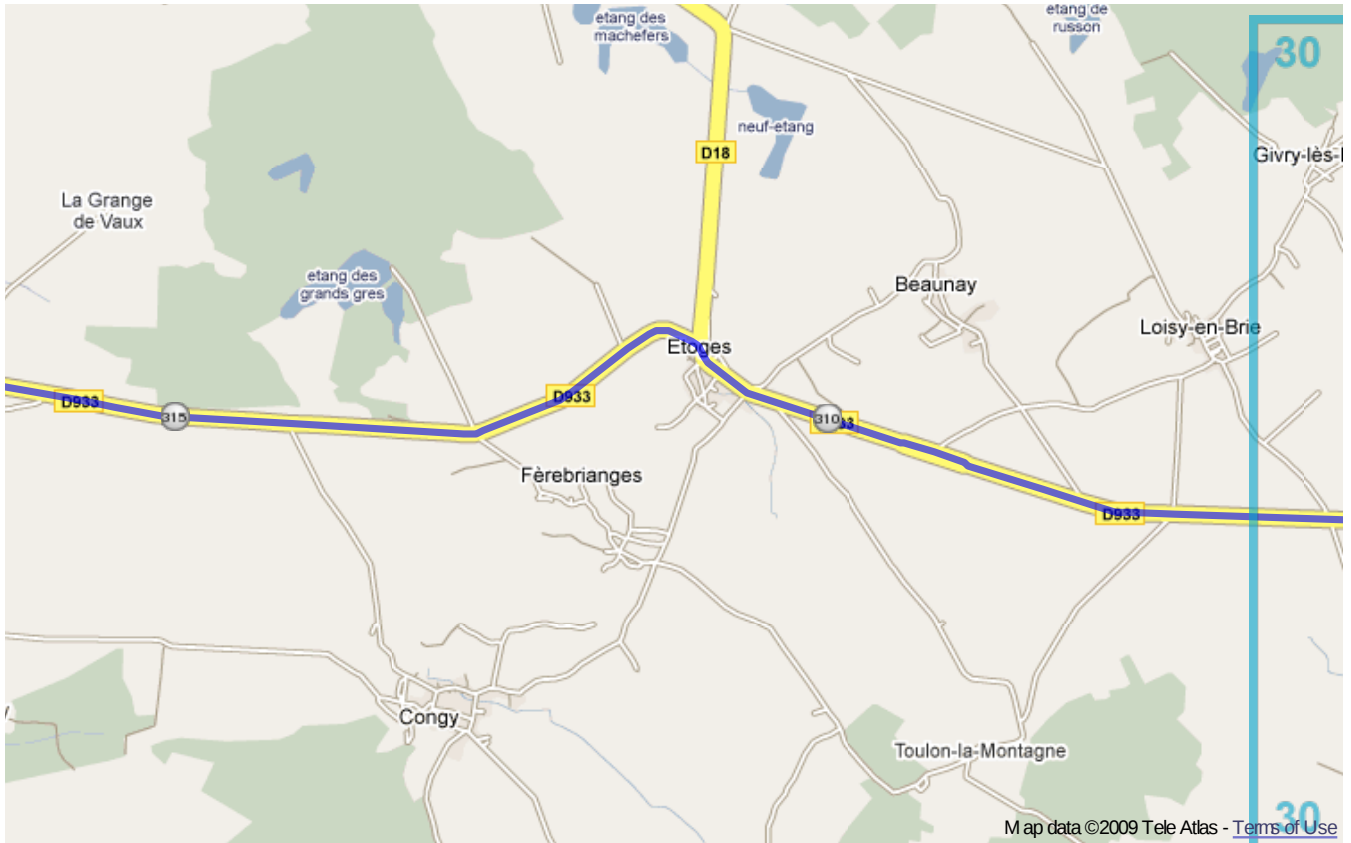

France

Distance: 430.8 km

Inclination: Please select inclination

Vertical climb: ca. 580 m

Surface: Paved

France | Detail map page 1

France | Detail map page 2

France | Detail map page 3

France | Detail map page 12

France | Detail map page 13

France | Detail map page 14

France | Detail map page 15

France | Detail map page 16

France | Detail map page 17

France | Detail map page 18

France | Detail map page 19

France | Detail map page 21

France | Detail map page 22