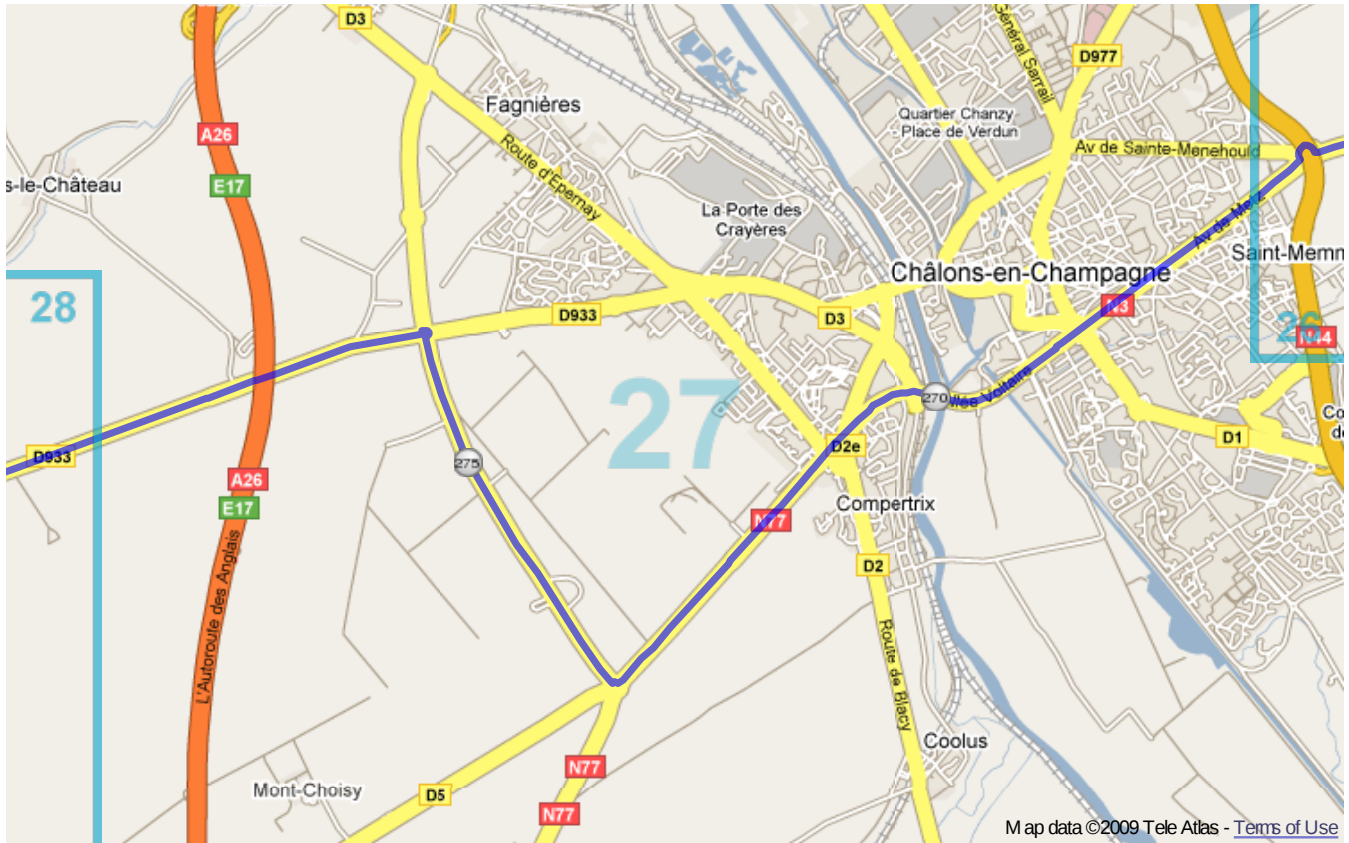

France

Distance: 430.8 km

Inclination: Please select inclination

Vertical climb: ca. 580 m

Surface: Paved

France | Detail map page 1

France | Detail map page 2

France | Detail map page 3

France | Detail map page 4

France | Detail map page 5

France | Detail map page 6

France | Detail map page 7

France | Detail map page 8

France | Detail map page 9

France | Detail map page 10

France | Detail map page 11

France | Detail map page 12

France | Detail map page 13

France | Detail map page 14

France | Detail map page 15

France | Detail map page 16

France | Detail map page 17

France | Detail map page 18

France | Detail map page 19

France | Detail map page 21

France | Detail map page 22