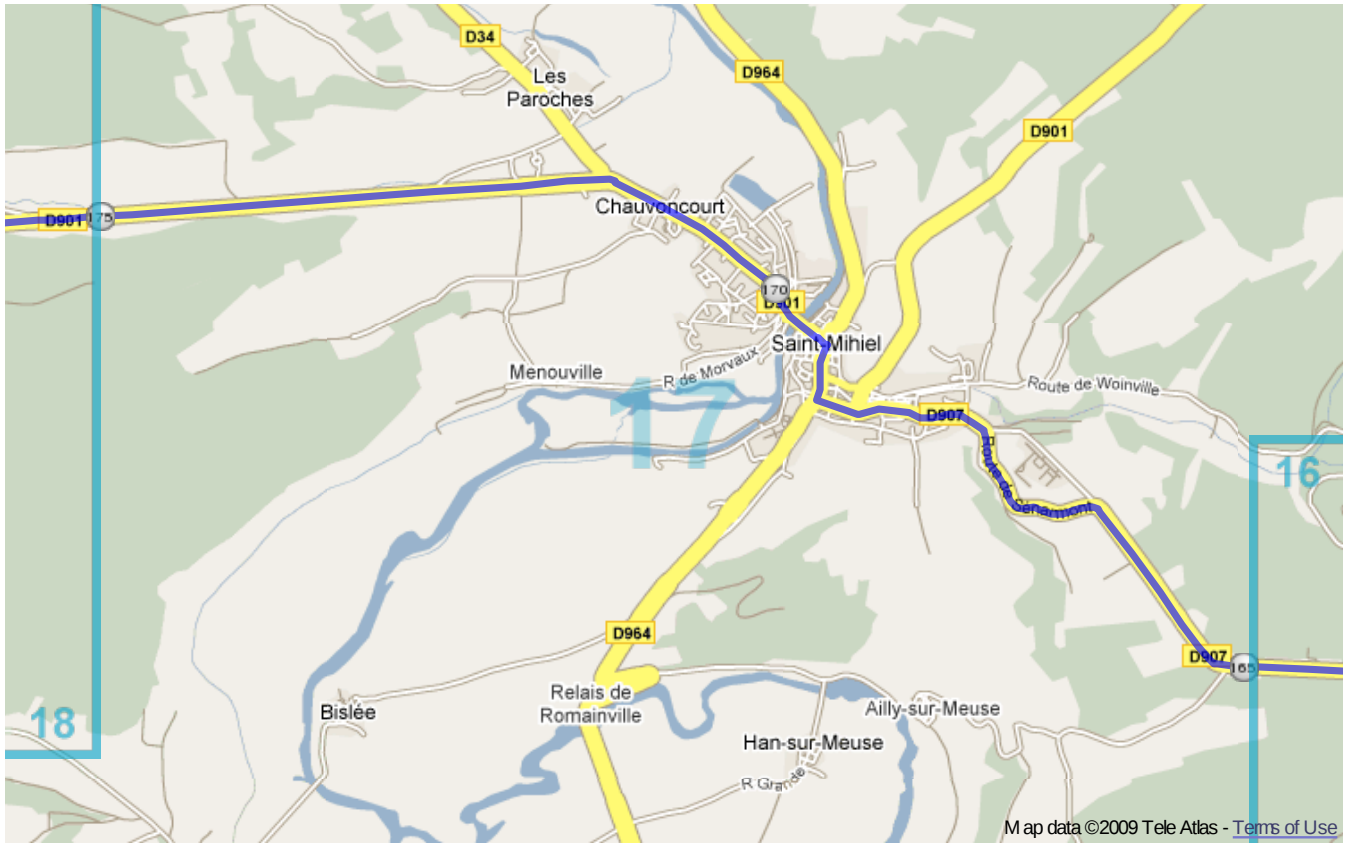

France

Distance: 430.8 km

Inclination: Please select inclination

Vertical climb: ca. 580 m

Surface: Paved

France | Detail map page 1

France | Detail map page 2

France | Detail map page 3

France | Detail map page 4

France | Detail map page 5

France | Detail map page 6

France | Detail map page 7

France | Detail map page 8

France | Detail map page 9

France | Detail map page 10

France | Detail map page 11

France | Detail map page 12

France | Detail map page 13

France | Detail map page 14

France | Detail map page 15

France | Detail map page 16

France | Detail map page 17

France | Detail map page 18

France | Detail map page 19

France | Detail map page 21

France | Detail map page 22