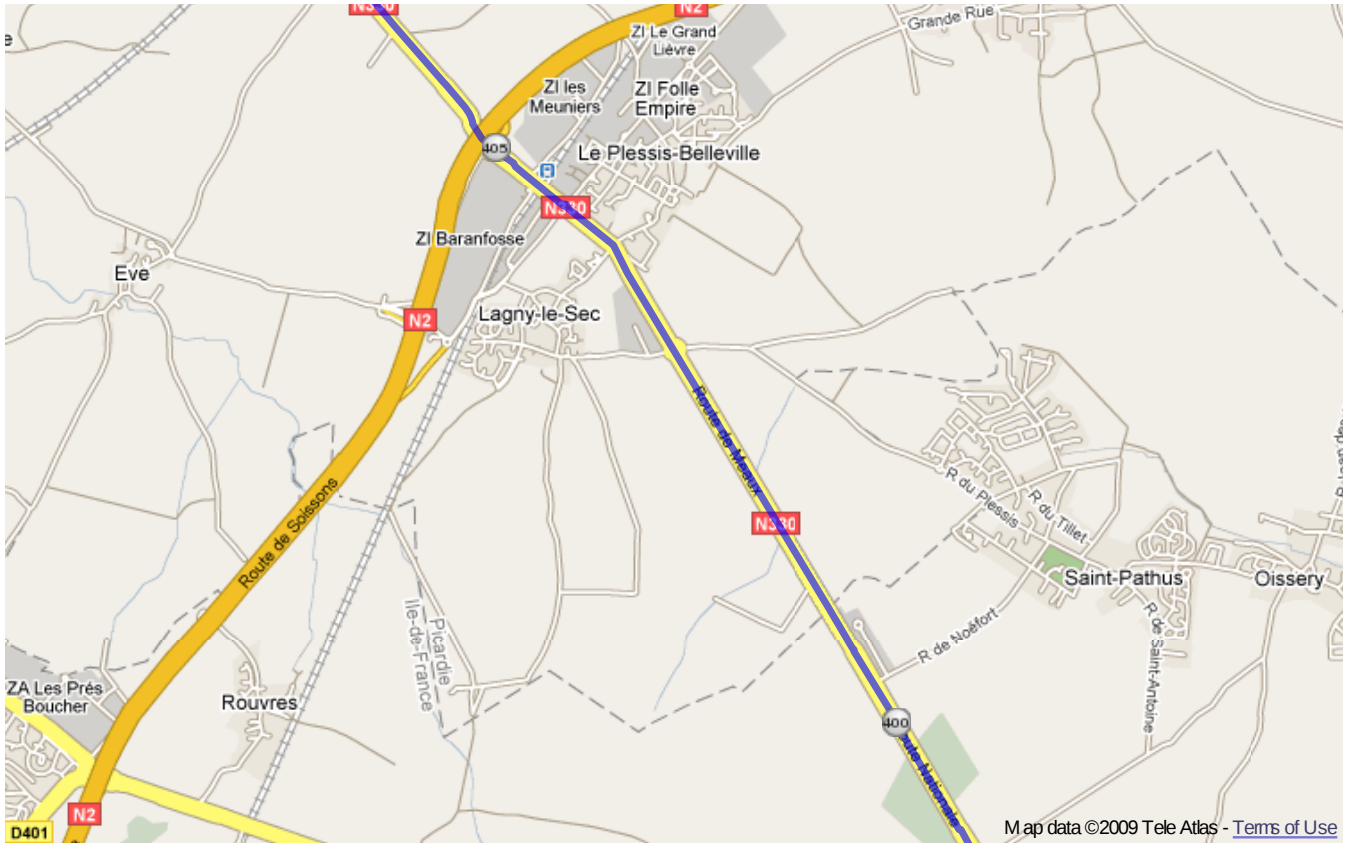

France

Distance: 430.8 km

Inclination: Please select inclination

Vertical climb: ca. 580 m

Surface: Paved

France | Detail map page 1

France | Detail map page 2

France | Detail map page 3

France | Detail map page 4

France | Detail map page 5

France | Detail map page 6

France | Detail map page 7

France | Detail map page 8

France | Detail map page 9

France | Detail map page 10

France | Detail map page 11

France | Detail map page 12

France | Detail map page 13

France | Detail map page 14

France | Detail map page 15

France | Detail map page 16

France | Detail map page 17

France | Detail map page 18

France | Detail map page 19

France | Detail map page 21

France | Detail map page 22