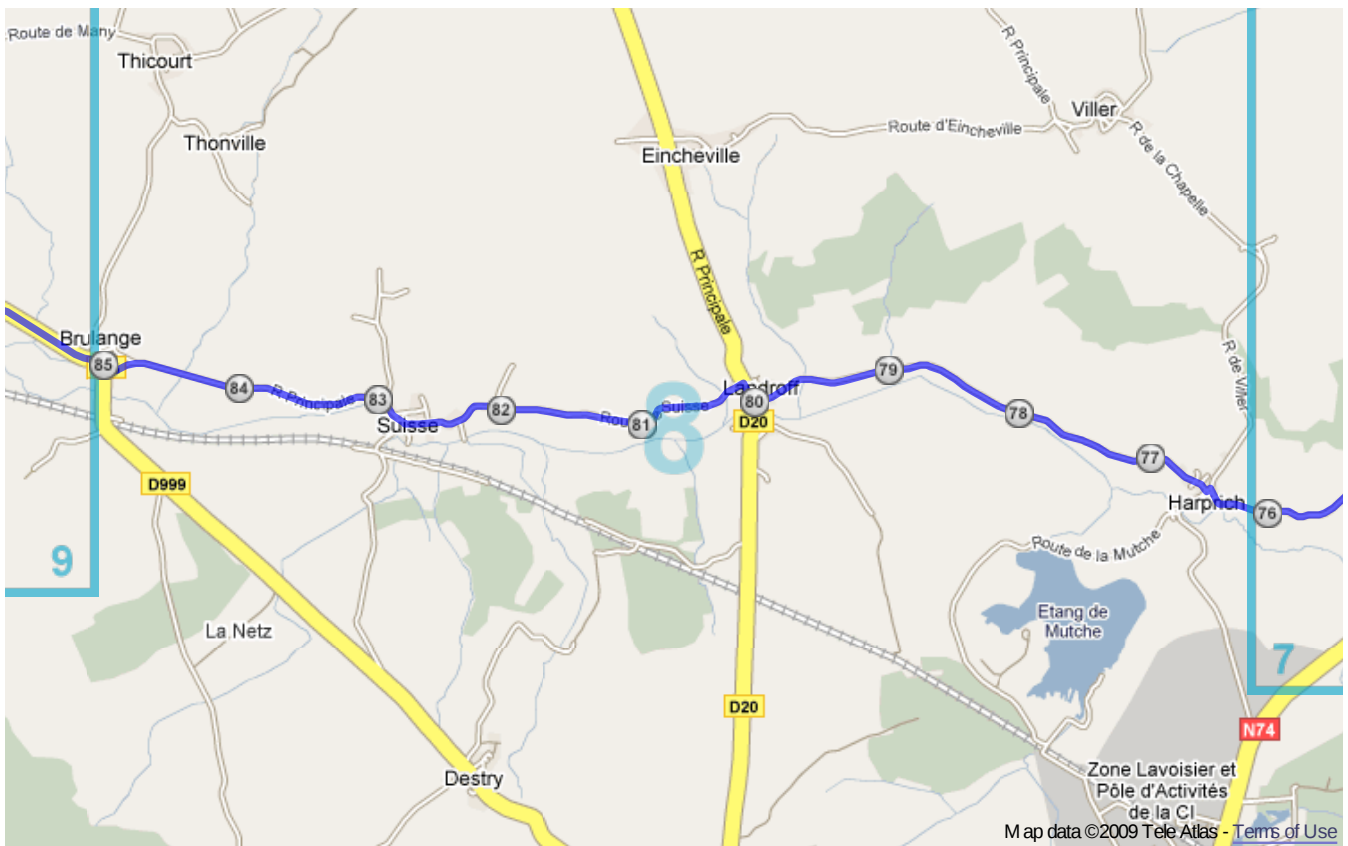

France

Distance: 430.8 km

Inclination: Please select inclination

Vertical climb: ca. 580 m

Surface: Paved

France | Detail map page 1

France | Detail map page 2

France | Detail map page 3

France | Detail map page 4

France | Detail map page 5

France | Detail map page 6

France | Detail map page 7

France | Detail map page 8

France | Detail map page 9

France | Detail map page 10

France | Detail map page 11

France | Detail map page 12

France | Detail map page 13

France | Detail map page 14

France | Detail map page 15

France | Detail map page 16

France | Detail map page 17

France | Detail map page 18

France | Detail map page 19

France | Detail map page 21

France | Detail map page 22