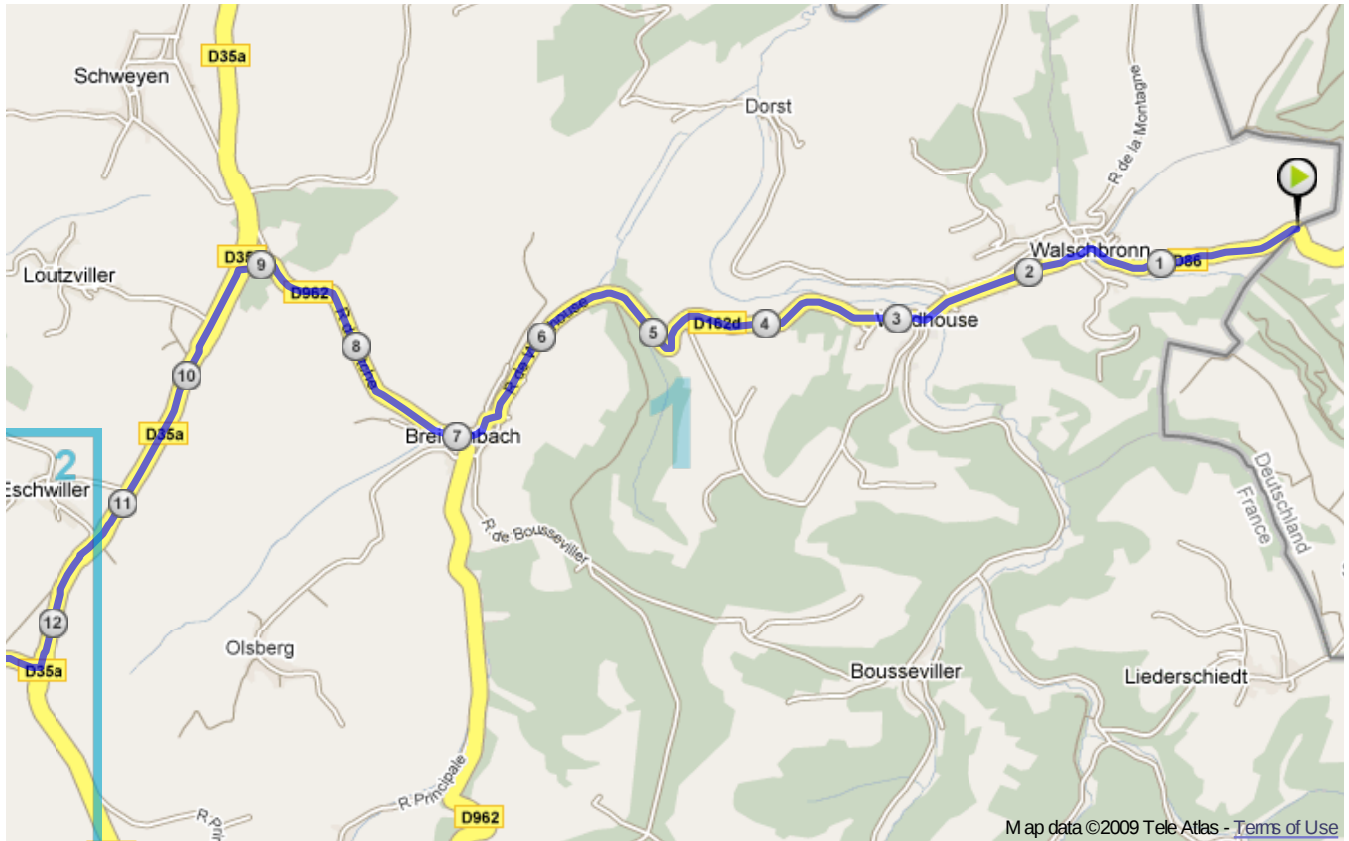

France

Distance: 430.8 km

Inclination: Please select inclination

Vertical climb: ca. 580 m

Surface: Paved

France | Detail map page 1

France | Detail map page 2

France | Detail map page 3

France | Detail map page 4

France | Detail map page 5

France | Detail map page 6

France | Detail map page 7

France | Detail map page 8

France | Detail map page 9

France | Detail map page 10

France | Detail map page 11

France | Detail map page 12

France | Detail map page 13

France | Detail map page 14

France | Detail map page 15

France | Detail map page 16

France | Detail map page 17

France | Detail map page 18

France | Detail map page 19

France | Detail map page 21

France | Detail map page 22