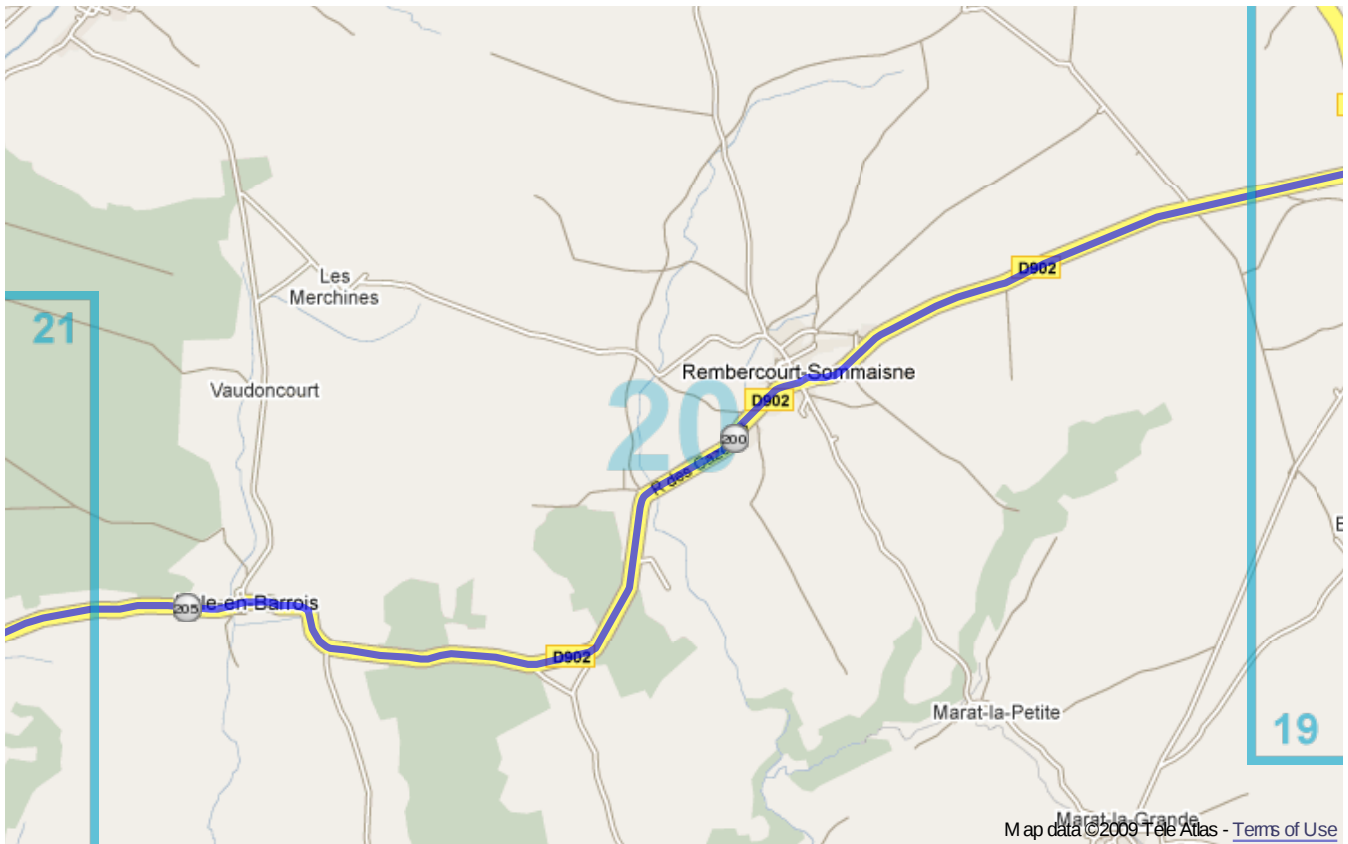

France

Distance: 430.8 km

Inclination: Please select inclination

Vertical climb: ca. 580 m

Surface: Paved

France | Detail map page 1

France | Detail map page 2

France | Detail map page 3

France | Detail map page 4

France | Detail map page 5

France | Detail map page 6

France | Detail map page 7

France | Detail map page 8

France | Detail map page 9

France | Detail map page 10

France | Detail map page 11

France | Detail map page 12

France | Detail map page 13

France | Detail map page 14

France | Detail map page 15

France | Detail map page 16

France | Detail map page 17

France | Detail map page 18

France | Detail map page 19

France | Detail map page 21

France | Detail map page 22