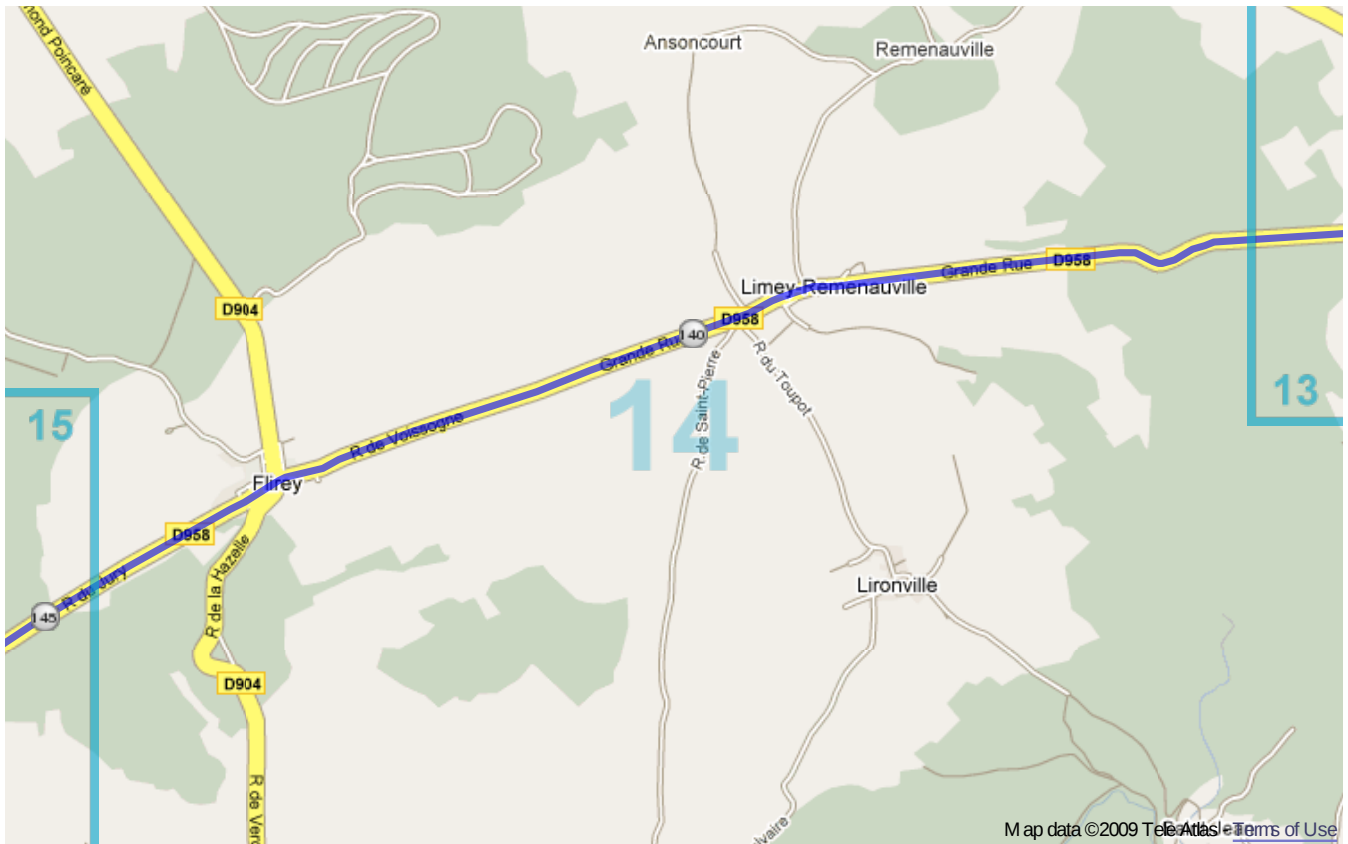

France

Distance: 430.8 km

Inclination: Please select inclination

Vertical climb: ca. 580 m

Surface: Paved

France | Detail map page 1

France | Detail map page 2

France | Detail map page 3

France | Detail map page 4

France | Detail map page 5

France | Detail map page 6

France | Detail map page 7

France | Detail map page 8

France | Detail map page 9

France | Detail map page 10

France | Detail map page 11

France | Detail map page 12

France | Detail map page 13

France | Detail map page 14

France | Detail map page 15

France | Detail map page 16

France | Detail map page 17

France | Detail map page 18

France | Detail map page 19

France | Detail map page 21

France | Detail map page 22