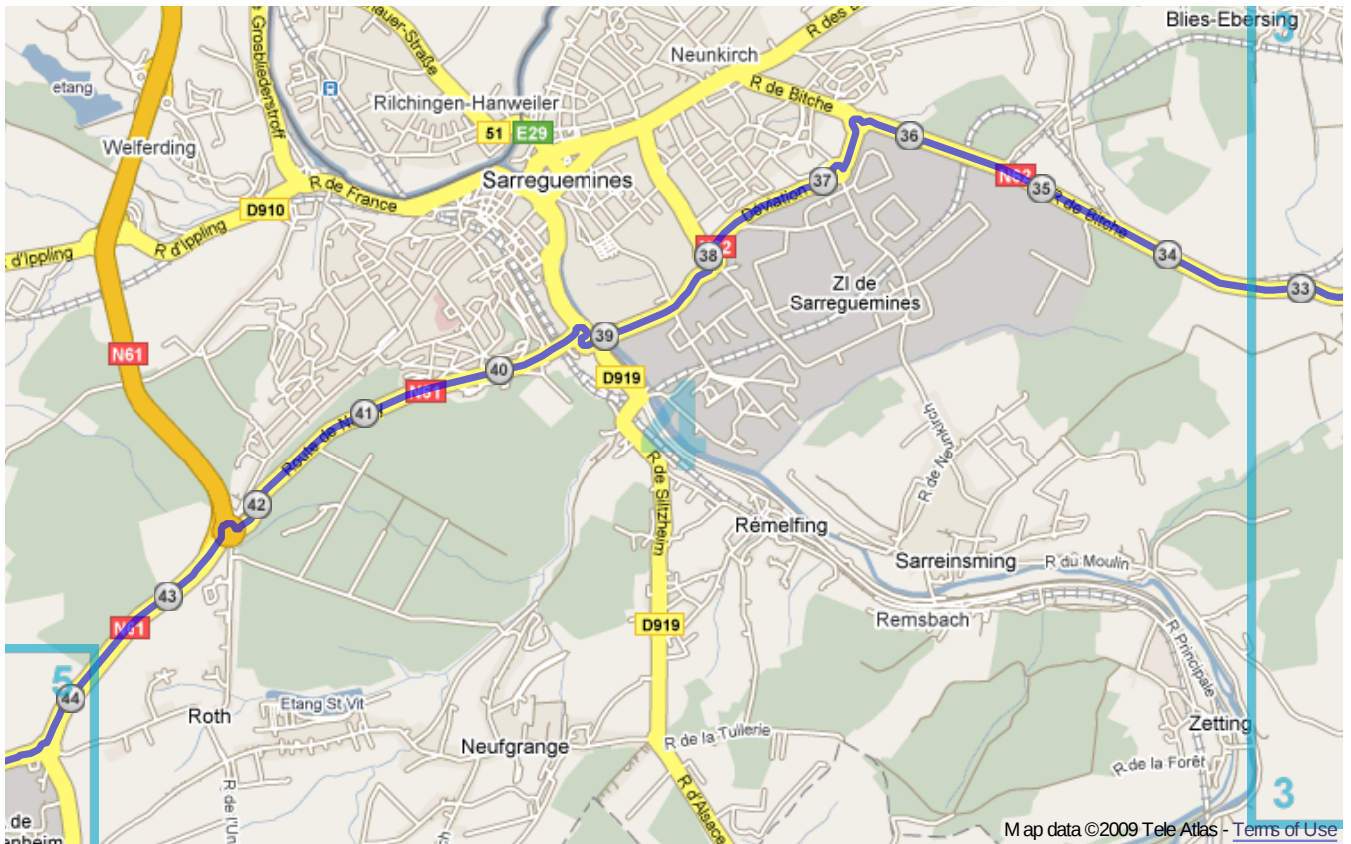

France

Distance: 430.8 km

Inclination: Please select inclination

Vertical climb: ca. 580 m

Surface: Paved

France | Detail map page 1

France | Detail map page 2

France | Detail map page 3

France | Detail map page 4

France | Detail map page 5

France | Detail map page 6

France | Detail map page 7

France | Detail map page 8

France | Detail map page 9

France | Detail map page 10

France | Detail map page 11

France | Detail map page 12

France | Detail map page 13

France | Detail map page 14

France | Detail map page 15

France | Detail map page 16

France | Detail map page 17

France | Detail map page 18

France | Detail map page 19

France | Detail map page 21

France | Detail map page 22