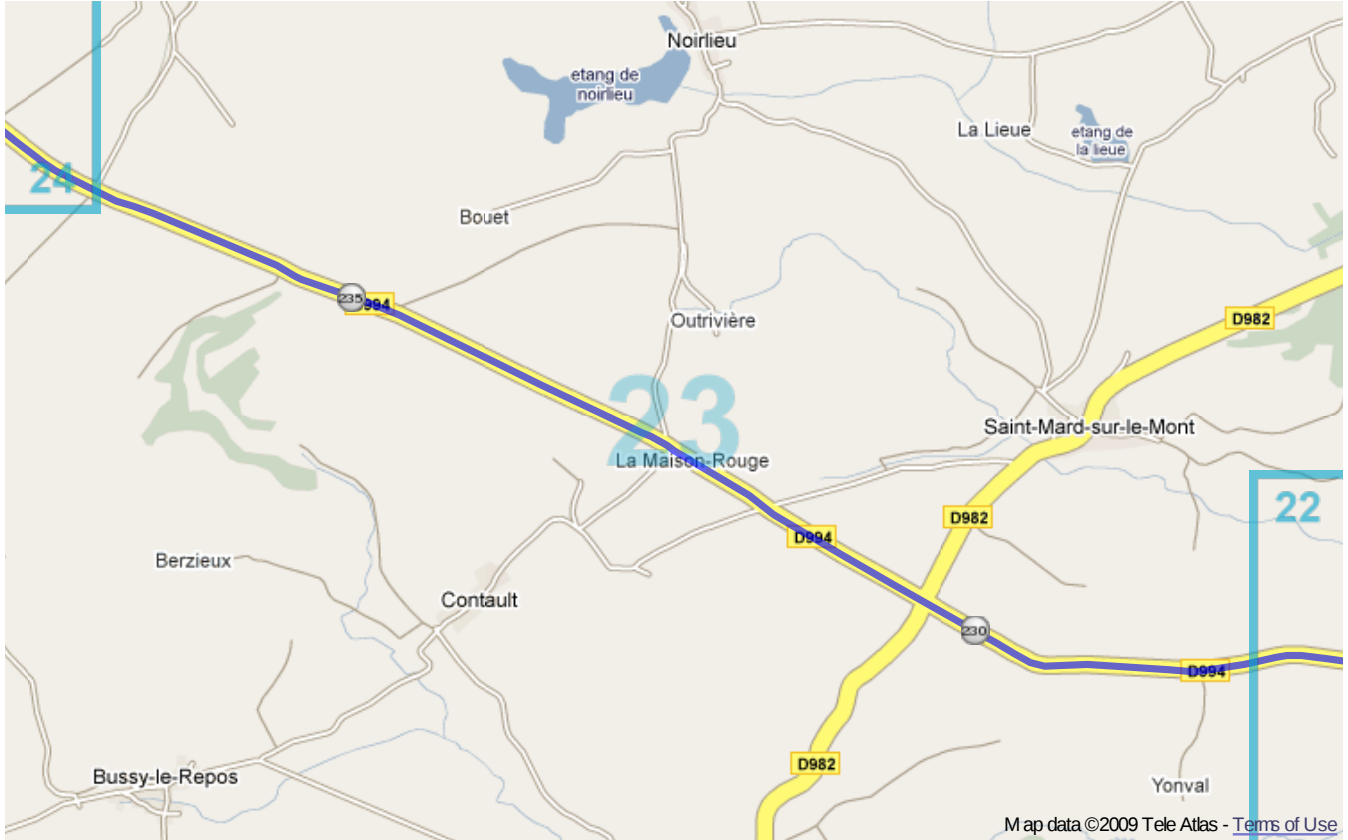

France

Distance: 430.8 km

Inclination: Please select inclination

Vertical climb: ca. 580 m

Surface: Paved

France | Detail map page 1

France | Detail map page 2

France | Detail map page 3

France | Detail map page 4

France | Detail map page 5

France | Detail map page 6

France | Detail map page 7

France | Detail map page 8

France | Detail map page 9

France | Detail map page 10

France | Detail map page 11

France | Detail map page 12

France | Detail map page 13

France | Detail map page 14

France | Detail map page 15

France | Detail map page 16

France | Detail map page 17

France | Detail map page 18

France | Detail map page 19

France | Detail map page 21

France | Detail map page 22