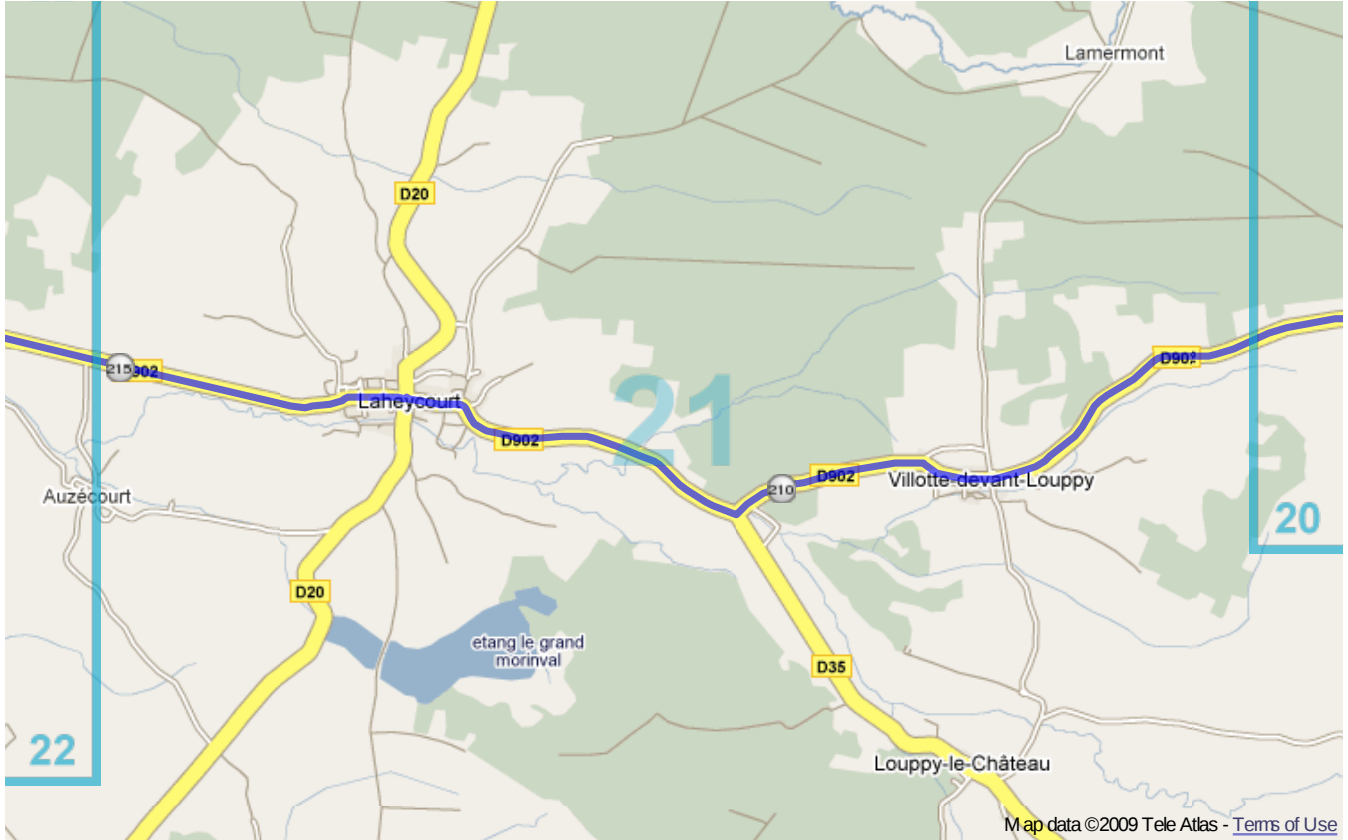

France

Distance: 430.8 km

Inclination: Please select inclination

Vertical climb: ca. 580 m

Surface: Paved

France | Detail map page 1

France | Detail map page 2

France | Detail map page 3

France | Detail map page 4

France | Detail map page 5

France | Detail map page 6

France | Detail map page 7

France | Detail map page 8

France | Detail map page 9

France | Detail map page 10

France | Detail map page 11

France | Detail map page 12

France | Detail map page 13

France | Detail map page 14

France | Detail map page 15

France | Detail map page 16

France | Detail map page 17

France | Detail map page 18

France | Detail map page 19

France | Detail map page 21

France | Detail map page 22