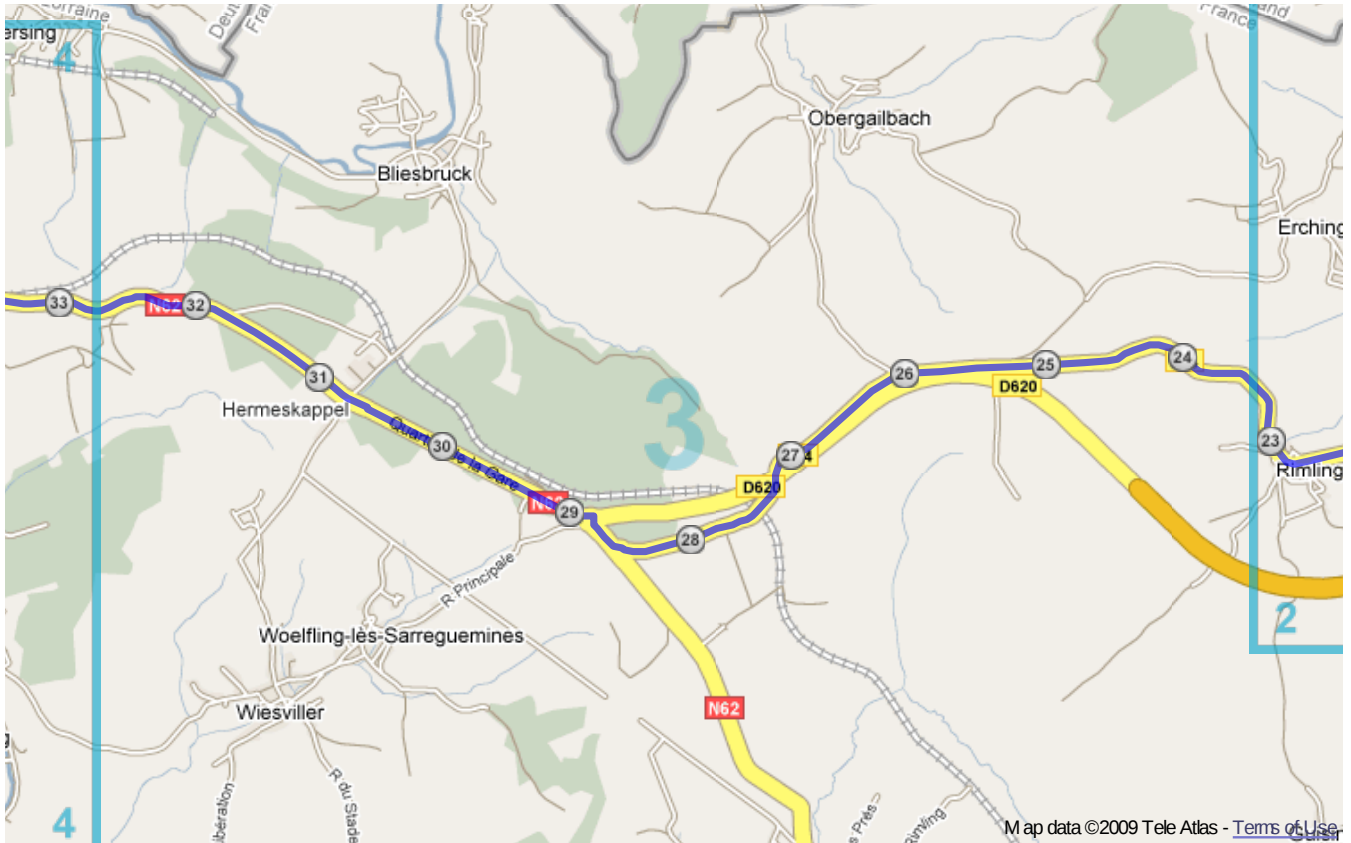

France

Distance: 430.8 km

Inclination: Please select inclination

Vertical climb: ca. 580 m

Surface: Paved

France | Detail map page 1

France | Detail map page 2

France | Detail map page 3

France | Detail map page 4

France | Detail map page 5

France | Detail map page 6

France | Detail map page 7

France | Detail map page 8

France | Detail map page 9

France | Detail map page 10

France | Detail map page 11

France | Detail map page 12

France | Detail map page 13

France | Detail map page 14

France | Detail map page 15

France | Detail map page 16

France | Detail map page 17

France | Detail map page 18

France | Detail map page 19

France | Detail map page 21

France | Detail map page 22