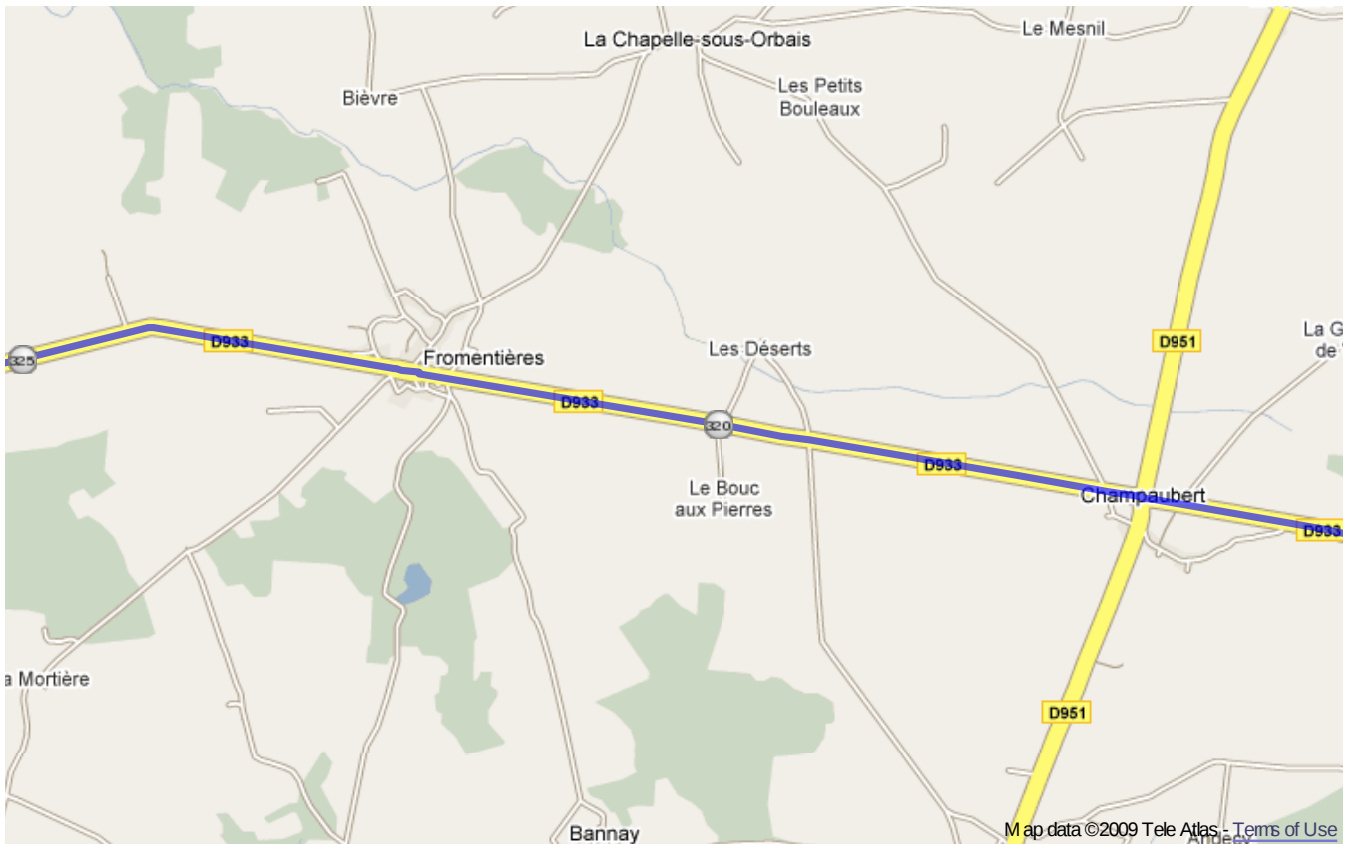

France

Distance: 430.8 km

Inclination: Please select inclination

Vertical climb: ca. 580 m

Surface: Paved

France | Detail map page 1

France | Detail map page 2

France | Detail map page 3

France | Detail map page 4

France | Detail map page 5

France | Detail map page 6

France | Detail map page 7

France | Detail map page 8

France | Detail map page 9

France | Detail map page 10

France | Detail map page 11

France | Detail map page 12

France | Detail map page 13

France | Detail map page 14

France | Detail map page 15

France | Detail map page 16

France | Detail map page 17

France | Detail map page 18

France | Detail map page 19

France | Detail map page 21

France | Detail map page 22