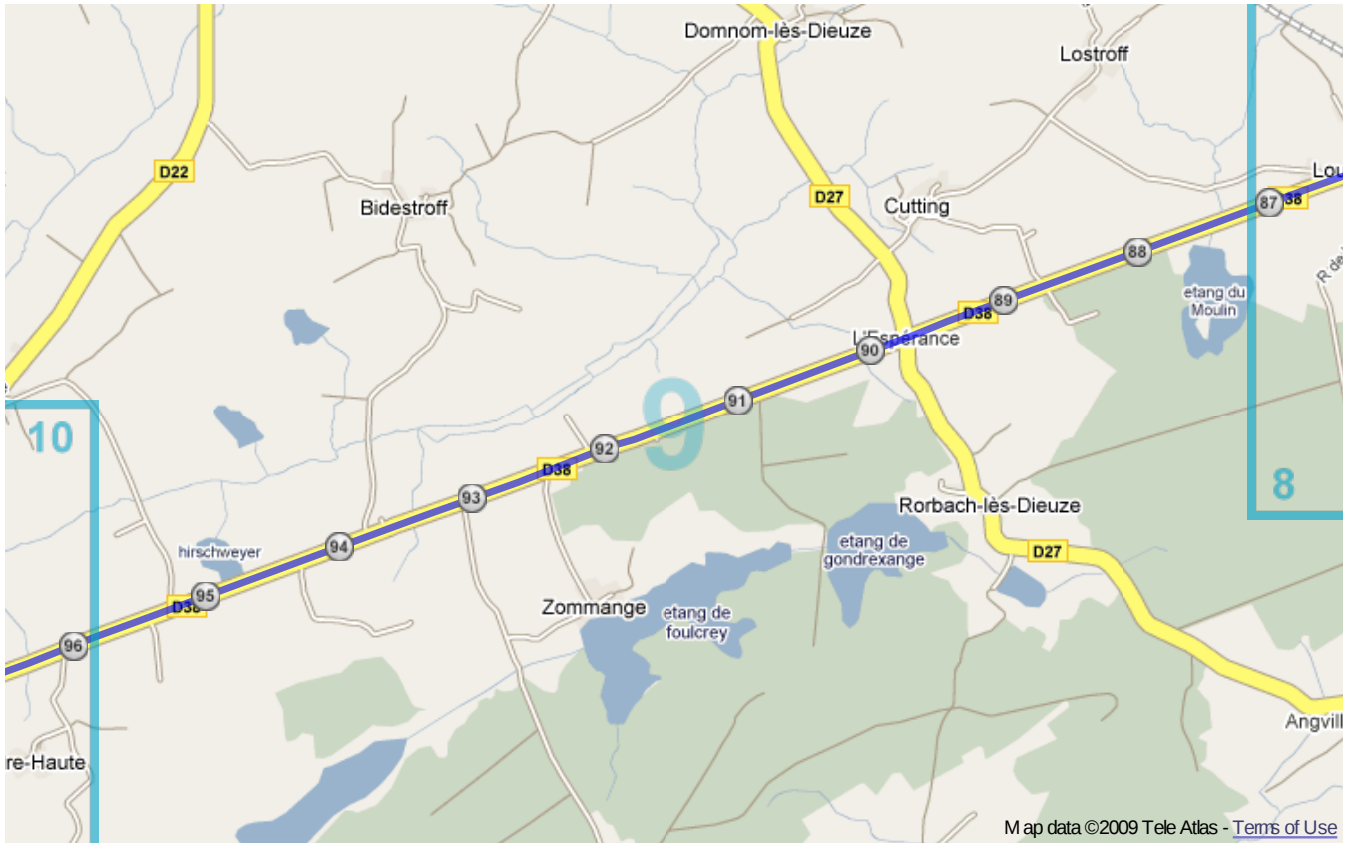

France alternative

Distance: 157.6 km

Inclination: Please select inclination

Vertical climb: ca. 500 m

Surface: Paved

France alternative | Detail map page 1

France alternative | Detail map page 2

France alternative | Detail map page 3

France alternative | Detail map page 4

France alternative | Detail map page 5

France alternative | Detail map page 6

France alternative | Detail map page 7

France alternative | Detail map page 8