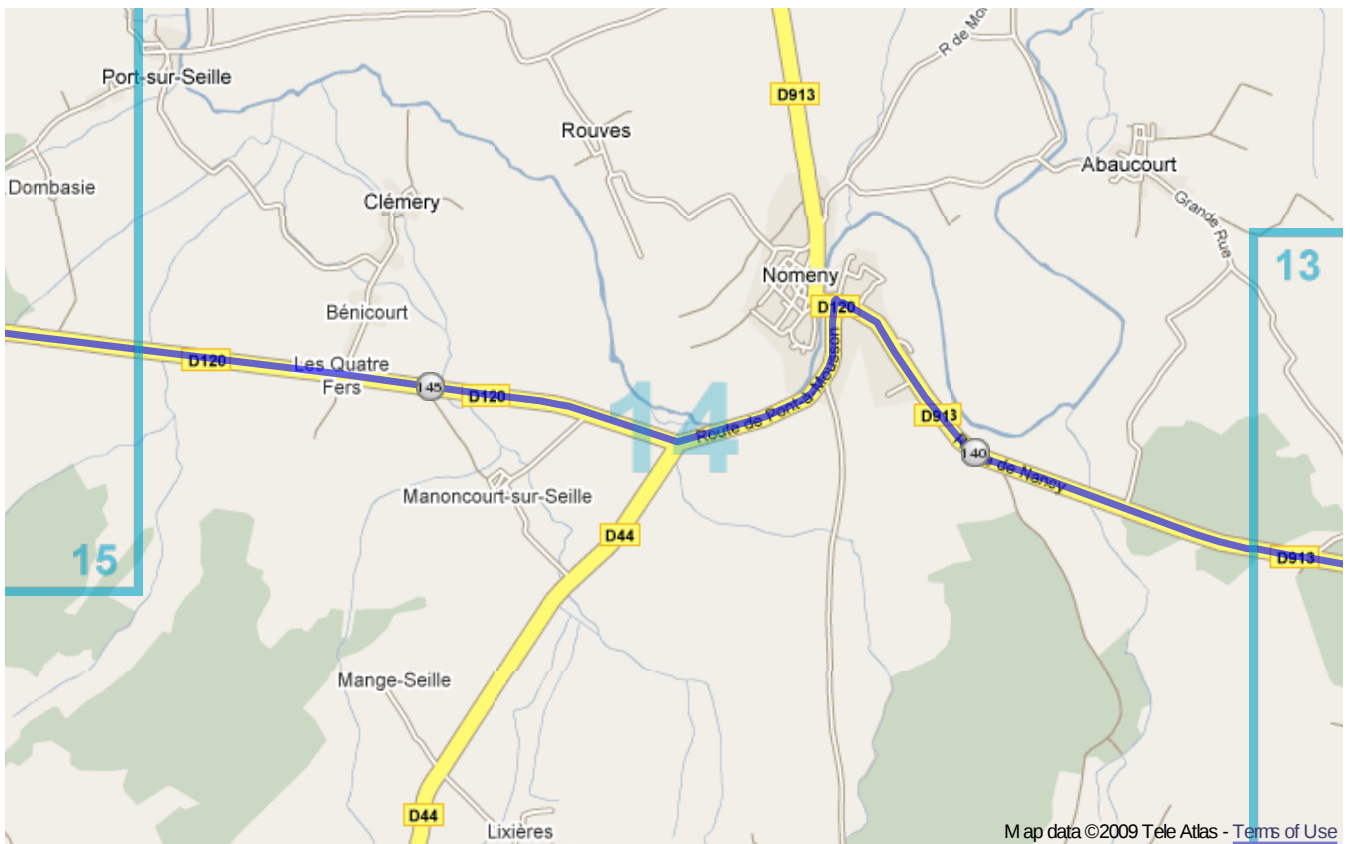

France alternative

Distance: 157.6 km

Inclination: Please select inclination

Vertical climb: ca. 500 m

Surface: Paved

France alternative | Detail map page 1

France alternative | Detail map page 2

France alternative | Detail map page 3

France alternative | Detail map page 4

France alternative | Detail map page 5

France alternative | Detail map page 6

France alternative | Detail map page 7

France alternative | Detail map page 8