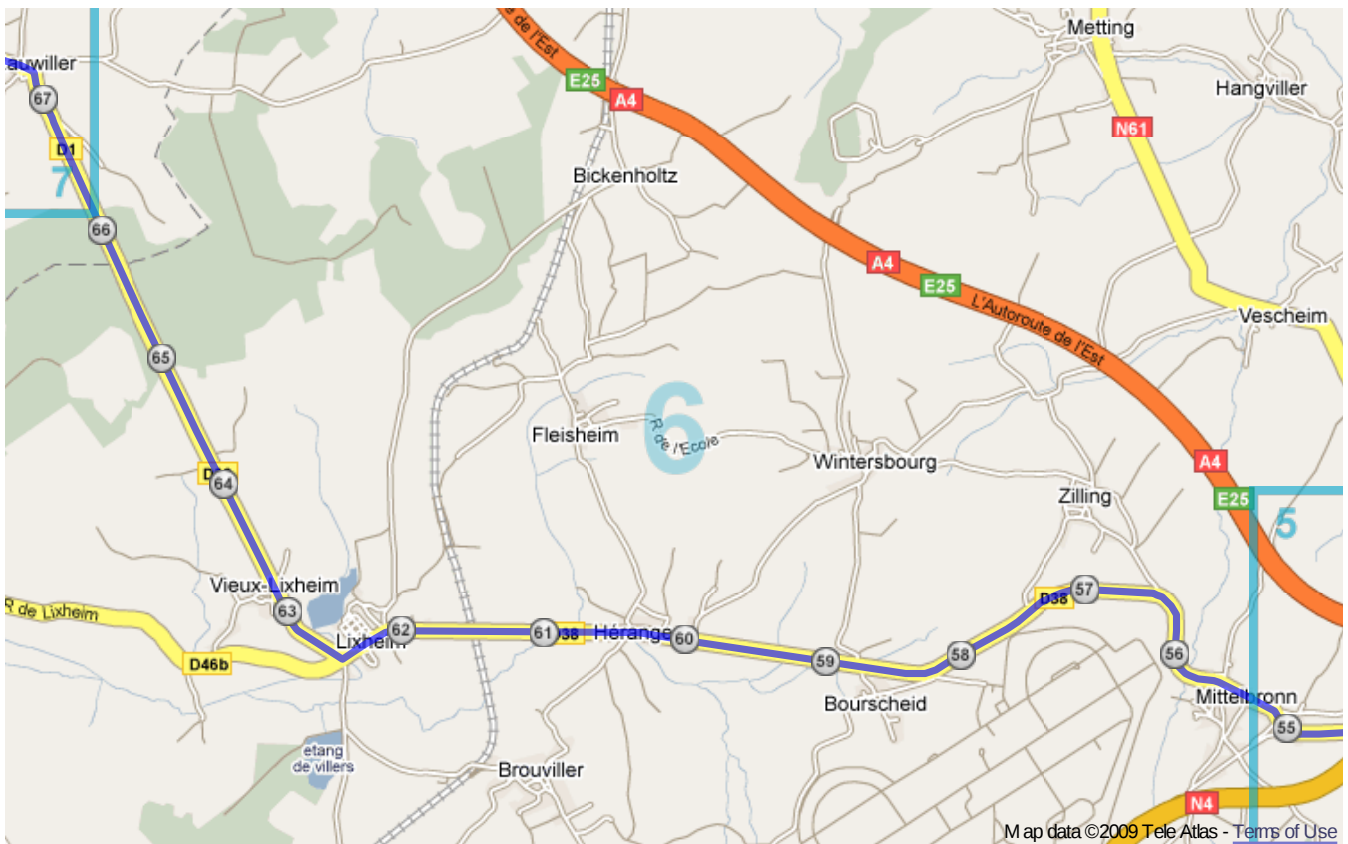

France alternative

Distance: 157.6 km

Inclination: Please select inclination

Vertical climb: ca. 500 m

Surface: Paved

France alternative | Detail map page 1

France alternative | Detail map page 2

France alternative | Detail map page 3

France alternative | Detail map page 4

France alternative | Detail map page 5

France alternative | Detail map page 6

France alternative | Detail map page 7

France alternative | Detail map page 8