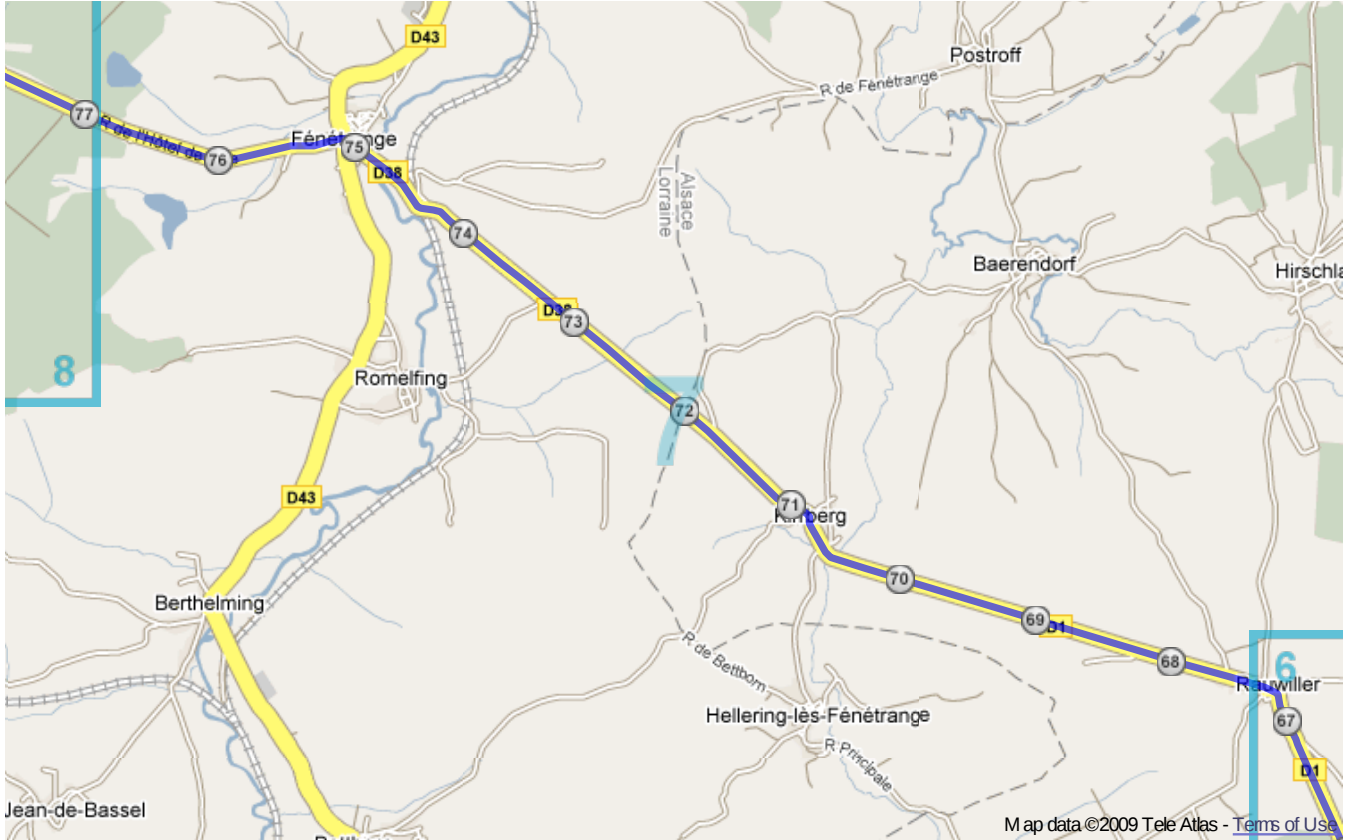

France alternative

Distance: 157.6 km

Inclination: Please select inclination

Vertical climb: ca. 500 m

Surface: Paved

France alternative | Detail map page 1

France alternative | Detail map page 2

France alternative | Detail map page 3

France alternative | Detail map page 4

France alternative | Detail map page 5

France alternative | Detail map page 6

France alternative | Detail map page 7

France alternative | Detail map page 8