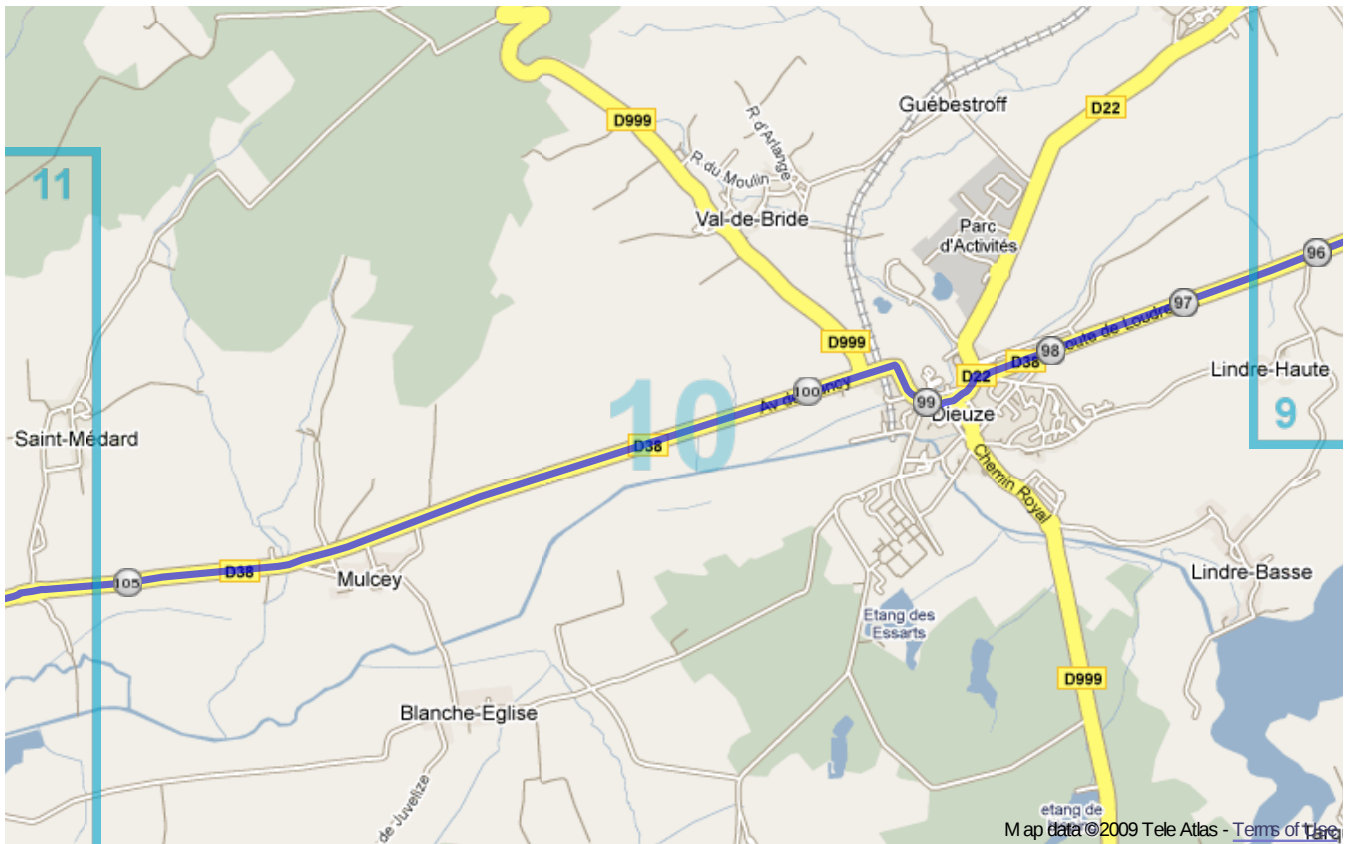

France alternative

Distance: 157.6 km

Inclination: Please select inclination

Vertical climb: ca. 500 m

Surface: Paved

France alternative | Detail map page 1

France alternative | Detail map page 2

France alternative | Detail map page 3

France alternative | Detail map page 4

France alternative | Detail map page 5

France alternative | Detail map page 6

France alternative | Detail map page 7

France alternative | Detail map page 8