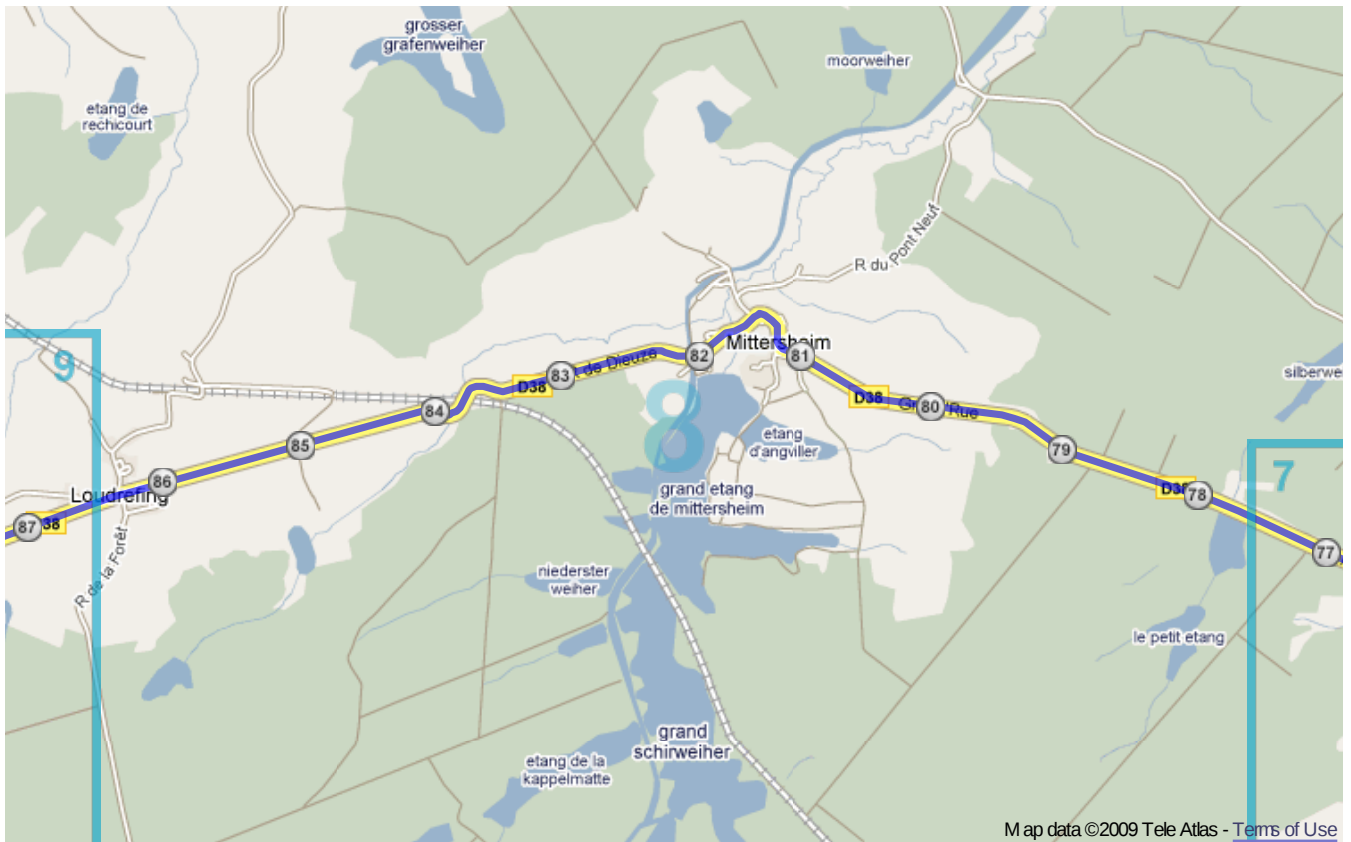

France alternative

Distance: 157.6 km

Inclination: Please select inclination

Vertical climb: ca. 500 m

Surface: Paved

France alternative | Detail map page 1

France alternative | Detail map page 2

France alternative | Detail map page 3

France alternative | Detail map page 4

France alternative | Detail map page 5

France alternative | Detail map page 6

France alternative | Detail map page 7

France alternative | Detail map page 8