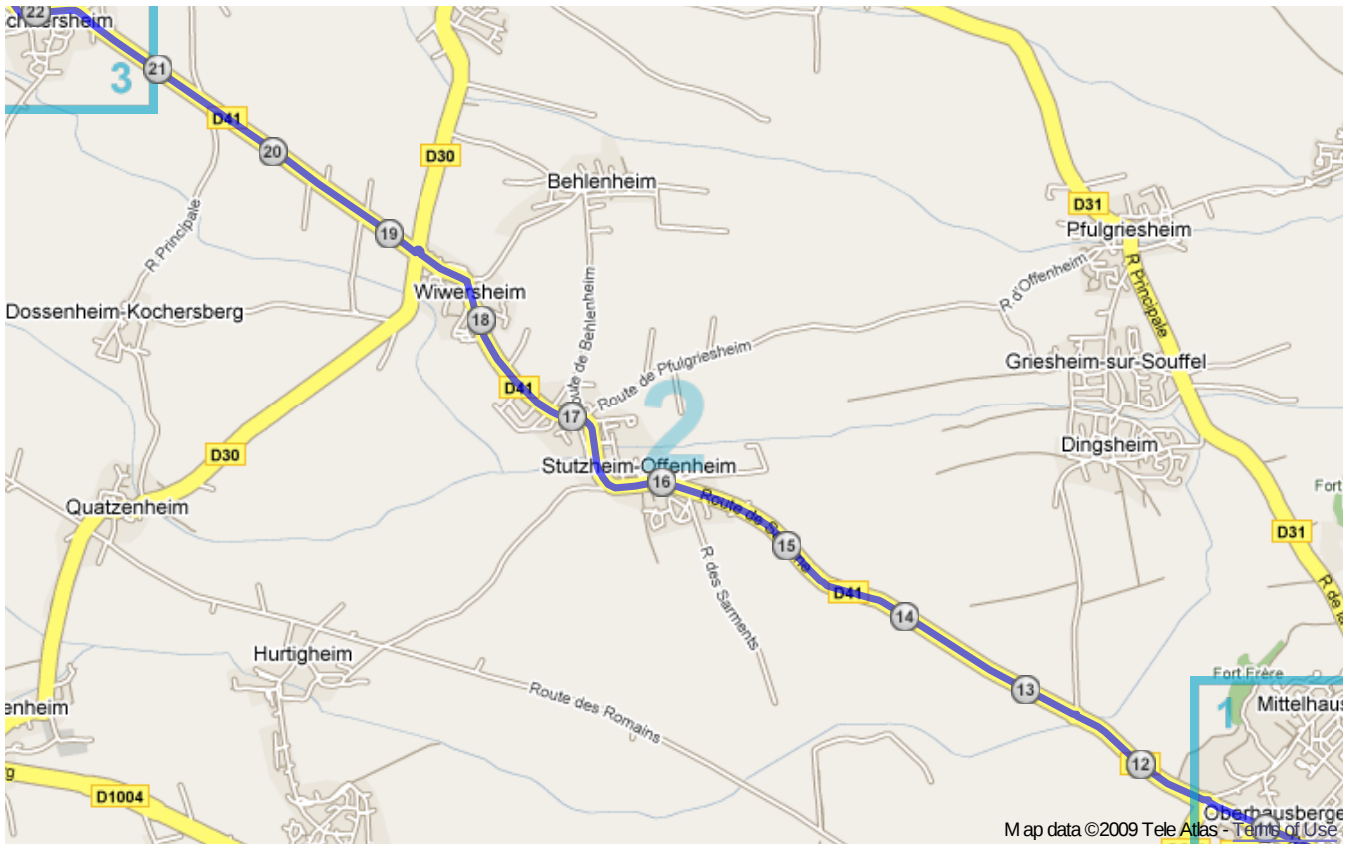

France alternative

Distance: 157.6 km

Inclination: Please select inclination

Vertical climb: ca. 500 m

Surface: Paved

France alternative | Detail map page 1

France alternative | Detail map page 2

France alternative | Detail map page 3

France alternative | Detail map page 4

France alternative | Detail map page 5

France alternative | Detail map page 6

France alternative | Detail map page 7

France alternative | Detail map page 8