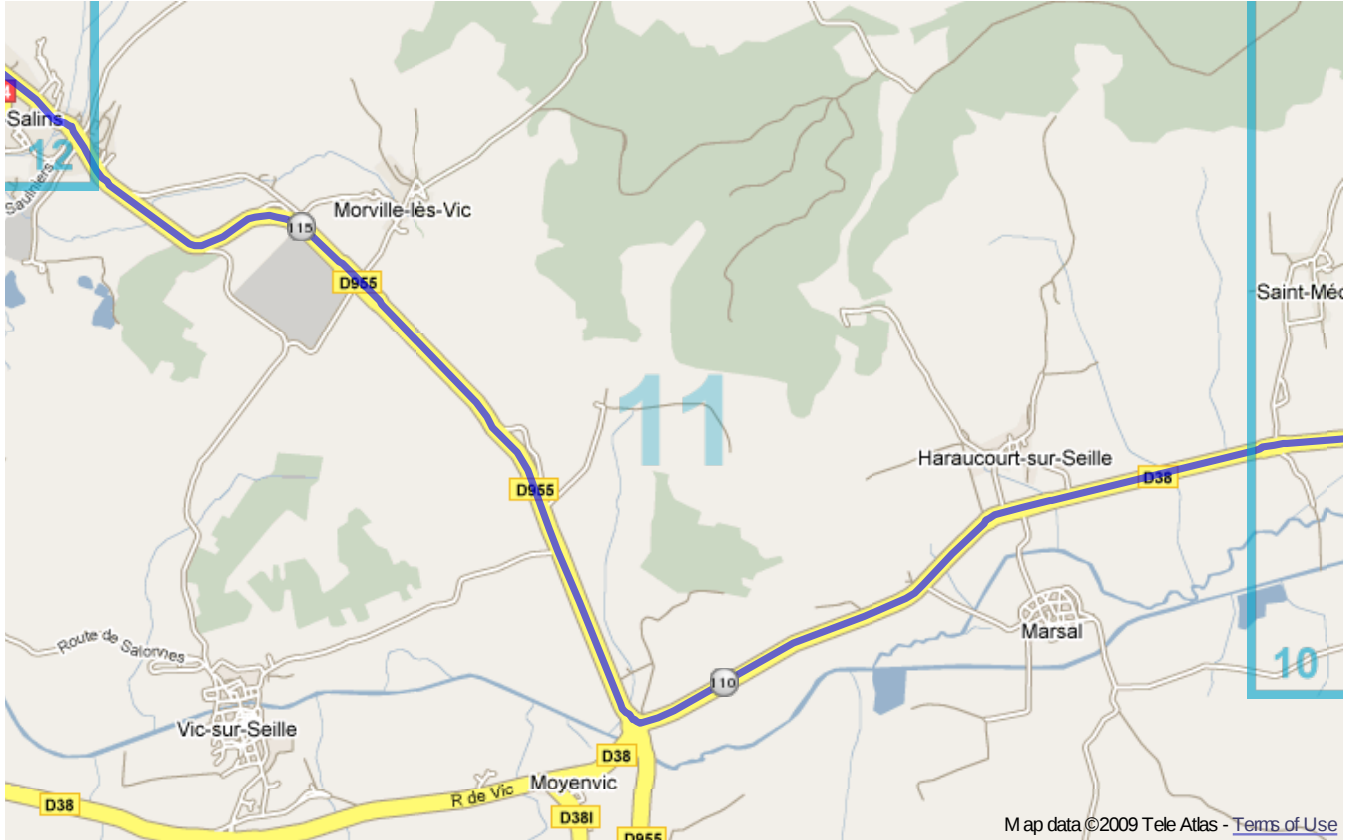

France alternative

Distance: 157.6 km

Inclination: Please select inclination

Vertical climb: ca. 500 m

Surface: Paved

France alternative | Detail map page 1

France alternative | Detail map page 2

France alternative | Detail map page 3

France alternative | Detail map page 4

France alternative | Detail map page 5

France alternative | Detail map page 6

France alternative | Detail map page 7

France alternative | Detail map page 8